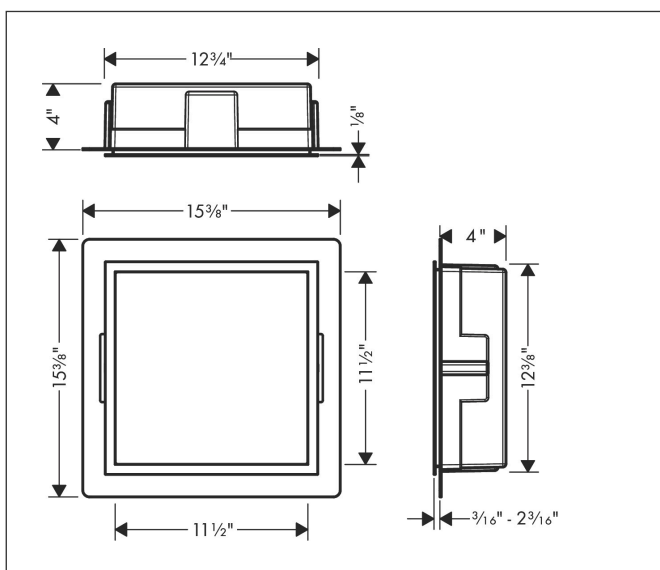

Brand hansgrohe
 Art. Name **XtraStoris Individual** Wall niche Brushed Stainless Steel with design frame 12"x 12"x 4"
 Art. Nr. 56097990
 Surface polished gold optic
 Pos. 1

Product Picture

Features

- Consists of: wall niche with design frame, sealing set
- Body colour: Brushed Stainless Steel
- Installation depth: 100 mm
- Where to use: new construction, renovation
- Easy to clean surface
- Suitable for use in wet areas
- Wall type: solid wall construction, drywall construction
- Material sealing set: Polystyrene (PS)
- Material wall niche: Stainless Steel 304 (1.4301)
- With 2 mm thick design frame
- Dimensions wall niche: 300 x 300 x 100 mm (HxWxD)
- Required dimensions for sealing set: 313 x 325 x 100 mm (HxWxD)

Drawing

Technology