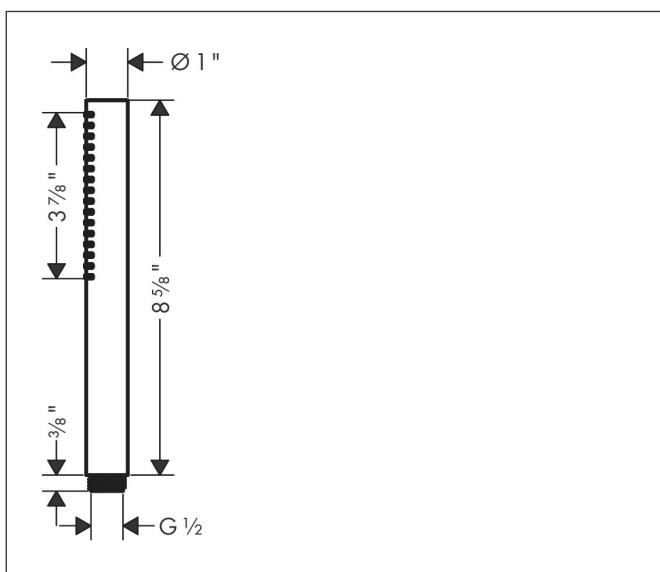

Brand hansgrohe
 Art. Name **Pulsify S** Baton Handshower 100 1-Jet, 1.75 GPM
 Art. Nr. 24125821
 Surface brushed nickel
 Pos. 1

Product Picture

Features

- Spray modes: PowderRain
- Flow: 1.75 GPM (6.6 L/Min)

Drawing

Technology

Spray Types