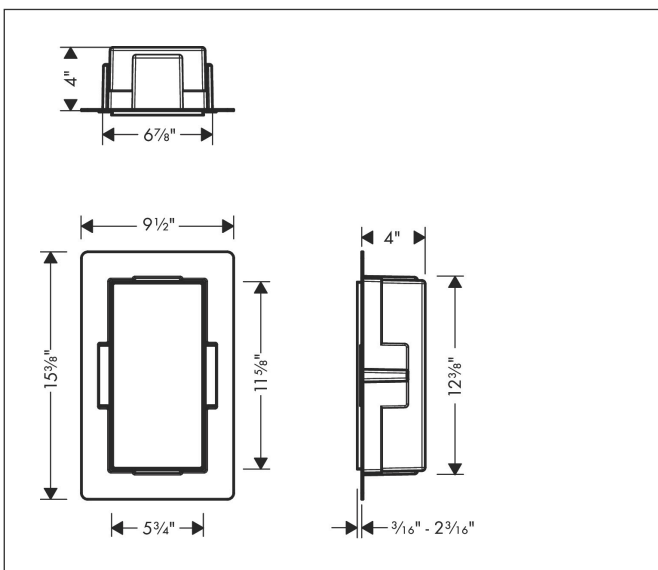

Brand hansgrohe
 Art. Name **XtraStoris Minimalistic** Wall niche frameless 12"x 6"x 4"
 Art. Nr. 56070800
 Surface Brushed Stainless Steel
 Pos. 1

Product Picture

Features

- Consists of: wall niche frameless, sealing set
- Installation depth: 100 mm
- Where to use: new construction, renovation
- Variable installation depth
- Easy to clean surface
- Installable flush with the wall or as a design element sticking out (up to 55 mm)
- frameless design
- suitable for use in wet areas
- easy adjustment to tile thickness
- Wall type: drywall construction, solid wall construction
- Material sealing set: Polystyrene (PS)
- Material wall niche: Stainless Steel 304 (1.4301)
- Dimensions wall niche: 300 x 150 x 100 mm (HxWxD)
- Required dimensions for sealing set: 313 x 175 x 100 mm (HxWxD)

Drawing

Technology