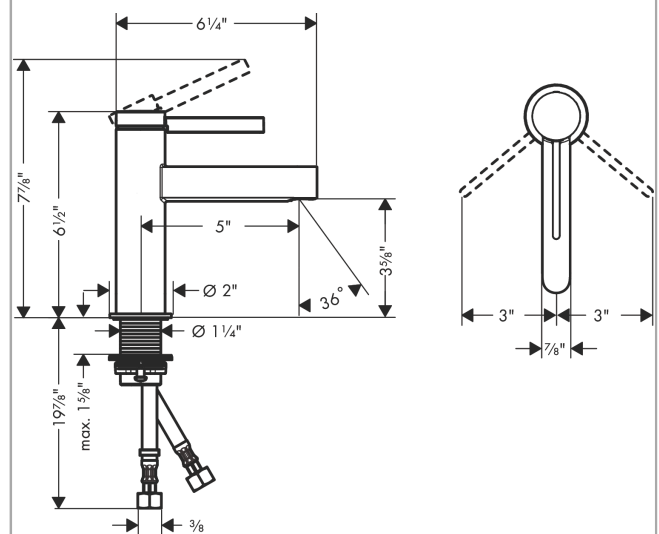

**Finoris**  
**Single-Hole Faucet 100 with Pop-Up Drain, 1.2 GPM**  
 Finishes : **matte black** Part no. : **76010671**

**Description**

**Features**

- Consists of: Single-handle faucet, Pop-up assembly
- Spray modes: Laminar spray
- Flow: 1.2 GPM (4.5 L/Min)
- Ceramic cartridge
- Includes pop-up drain
- Material waste set: Metal

**Item details**

List Price \$ 502.00

**Technology**

**Design awards**

**Compliance**

**Product image**

**Scale drawing**

**Finoris**  
**Single-Hole Faucet 100 with Pop-Up Drain, 1.2 GPM**  
 Finishes : **matte black**    Part no. : **76010671**

Exploded drawing

Year of production: >12/21

**Finoris**  
**Single-Hole Faucet 100 with Pop-Up Drain, 1.2 GPM**  
 Finishes : **matte black** Part no. : **76010671**

## Spare parts list

Year of production: >12/21

Pos.	Description	Part no.	Price	PU
1	handle	94266670	-	1
2	screw cover	93735610	-	1
3	hollow set screw M5x5	98446000	-	1
4	flange	93737670	-	1
5	nut	92926000	-	1
6	O-ring 30x1,5	98433000	-	1
7	O-ring 29x2	98391000	-	1
8	O-ring 25x1,5	98146000	-	1
9	cartridge, assy	93760000	-	1
10	seal	93383000	-	1
11	adapter for cartridge	98866000	-	1
12	spray former	93973000	-	1
13	special tool	98987000	-	1
14	escutcheon	94265670	-	1
15	flat seal	98749000	-	1
16	fixing set (Ø 32)	13961000	-	1
17	lever collar	97548000	-	1
18	pull rod	96657670	-	1
19	connection hose 23½" M8x0,75 3/8"	96556001	-	1
20	O-ring 6,6x1,6	93019000	-	1
a	lever arm 340mm (ball-Ø12mm)	96324000	-	1
-	fixation extension 35 mm	13898000	-	1