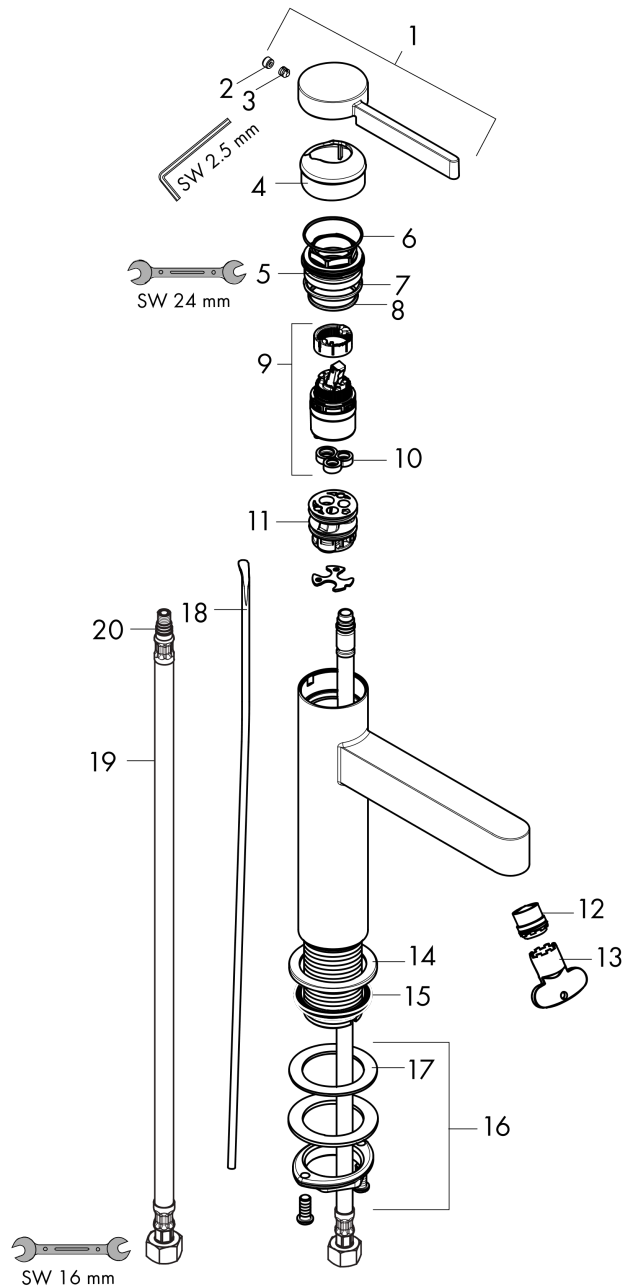

**Finoris**  
**Single-Hole Faucet 100 with Pop-Up Drain, 1.2 GPM**  
 Finishes : **matte black** Part no. : **76010671**

**Description**

**Features**

- Consists of: Single-handle faucet, Pop-up assembly
- Spray modes: Laminar spray
- Flow: 1.2 GPM (4.5 L/Min)
- Ceramic cartridge
- Includes pop-up drain
- Material waste set: Metal

**Item details**

List Price \$ 502.00

**Technology**

**Design awards**

**Compliance**

**Product image**

**Scale drawing**

**Finoris**  
**Single-Hole Faucet 100 with Pop-Up Drain, 1.2 GPM**  
 Finishes : **matte black**    Part no. : **76010671**

Exploded drawing

Year of production: >12/21

**Finoris**  
**Single-Hole Faucet 100 with Pop-Up Drain, 1.2 GPM**  
 Finishes : **matte black** Part no. : **76010671**

## Spare parts list

Year of production: >12/21

Pos.	Description	Part no.	Price	PU
1	handle	94266670	-	1
2	screw cover	93735610	-	1
3	hollow set screw M5x5	98446000	-	1
4	flange	93737670	-	1
5	nut	92926000	-	1
6	O-ring 30x1,5	98433000	-	1
7	O-ring 29x2	98391000	-	1
8	O-ring 25x1,5	98146000	-	1
9	cartridge, assy	93760000	-	1
10	seal	93383000	-	1
11	adapter for cartridge	98866000	-	1
12	spray former	93973000	-	1
13	special tool	98987000	-	1
14	escutcheon	94265670	-	1
15	flat seal	98749000	-	1
16	fixing set (Ø 32)	13961000	-	1
17	lever collar	97548000	-	1
18	pull rod	96657670	-	1
19	connection hose 23½" M8x0,75 3/8"	96556001	-	1
20	O-ring 6,6x1,6	93019000	-	1
a	lever arm 340mm (ball-Ø12mm)	96324000	-	1
-	fixation extension 35 mm	13898000	-	1