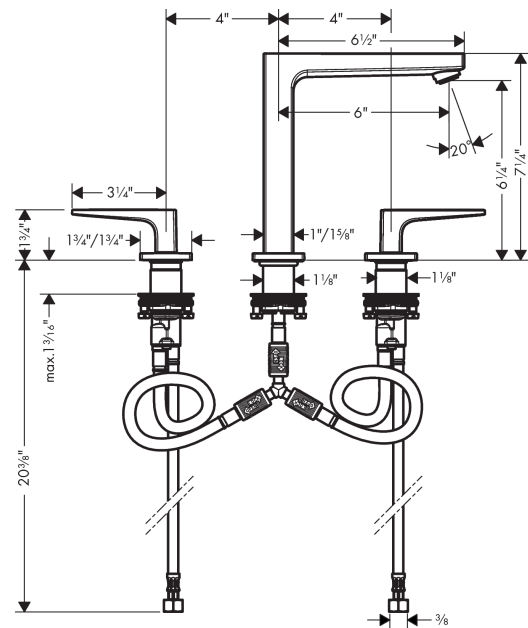

Metropol
Widespread Faucet 160 with Loop Handles, 1.2 GPM
 Finishes : **brushed nickel** Part no. : **74519821**

Description

Features

- Aerated spray
- Flow: 1.2 GPM (4.5 L/Min)
- 90° ceramic valves

Item details

List Price \$ 824.00

Technology

Compliance

Product image

Scale drawing

Metropol

Widespread Faucet 160 with Loop Handles, 1.2 GPM

Finishes : **brushed nickel** Part no. : **74519821**

Spare parts list

Year of production: >01/18

Pos.	Description	Part no.	Price	PU
1	spout 160 mm	93158820	-	1
2	aerator M24x1 (4,5 l/min)	93202000	-	1
3	service tool	95661000	-	1
4	O-ring 21x1,5	98219000	-	1
5	escutcheon for spout	92906820	-	1
6	flat seal	98749000	-	1
7	O-ring 26x4	92191000	-	1
8	connection hose 200 mm M10x1	92913000	-	1
9	O-ring 8x1,75	97827000	-	1
10	fixing set (Ø 28)	92909000	-	1
11	lever collar	97548000	-	1
12	hose connection angel	92905000	-	1
13	handle for hot water	92918820	-	1
14	handle for cold water	92919820	-	1
15	O-Ring 14x1,5	98201000	-	1
16	escutcheon	92915820	-	1
17	handle fixing set	98932000	-	1
18	shut off unit right closing	98817001	-	1
19	shut off unit left closing	95366001	-	1
20	O-ring 33x2,5	92907000	-	1
21	connection hose 400 mm M10x1	92914000	-	1
22	connection hose 18½" M8x0,75 3/8"	96321001	-	1