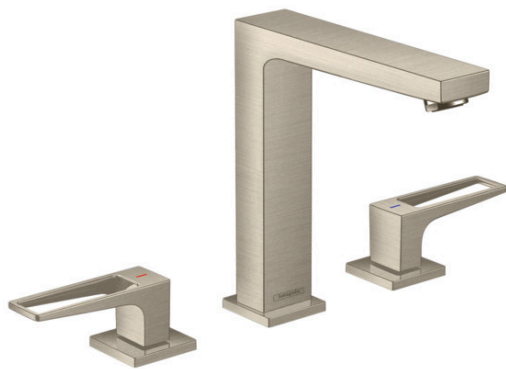

Metropol
Widespread Faucet 160 with Loop Handles, 1.2 GPM
 Finishes : **brushed nickel** Part no. : **74519821**

Description

Features

- Aerated spray
- Flow: 1.2 GPM (4.5 L/Min)
- 90° ceramic valves

Item details

List Price \$ 824.00

Technology

Compliance

Product image

Scale drawing

Metropol

Widespread Faucet 160 with Loop Handles, 1.2 GPM

Finishes : **brushed nickel** Part no. : **74519821**

Spare parts list

Year of production: >01/18

Pos.	Description	Part no.	Price	PU
1	spout 160 mm	93158820	-	1
2	aerator M24x1 (4,5 l/min)	93202000	-	1
3	service tool	95661000	-	1
4	O-ring 21x1,5	98219000	-	1
5	escutcheon for spout	92906820	-	1
6	flat seal	98749000	-	1
7	O-ring 26x4	92191000	-	1
8	connection hose 200 mm M10x1	92913000	-	1
9	O-ring 8x1,75	97827000	-	1
10	fixing set (Ø 28)	92909000	-	1
11	lever collar	97548000	-	1
12	hose connection angel	92905000	-	1
13	handle for hot water	92918820	-	1
14	handle for cold water	92919820	-	1
15	O-Ring 14x1,5	98201000	-	1
16	escutcheon	92915820	-	1
17	handle fixing set	98932000	-	1
18	shut off unit right closing	98817001	-	1
19	shut off unit left closing	95366001	-	1
20	O-ring 33x2,5	92907000	-	1
21	connection hose 400 mm M10x1	92914000	-	1
22	connection hose 18½" M8x0,75 3/8"	96321001	-	1