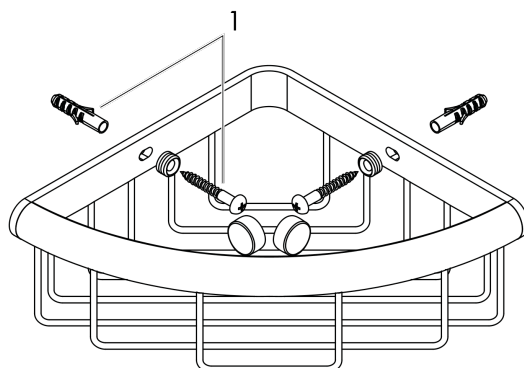

Product image

Scale drawing

**Logis Universal
Corner Shower Basket**

Finishes : **chrome** Part no. : **41710000**

Exploded drawing

Year of production: >04/18

**Logis Universal
Corner Shower Basket**

Finishes : **chrome** Part no. : **41710000**

Spare parts list

Year of production: >04/18

Pos.	Description	Part no.	Price	PU
1	mounting set	40915000	-	1