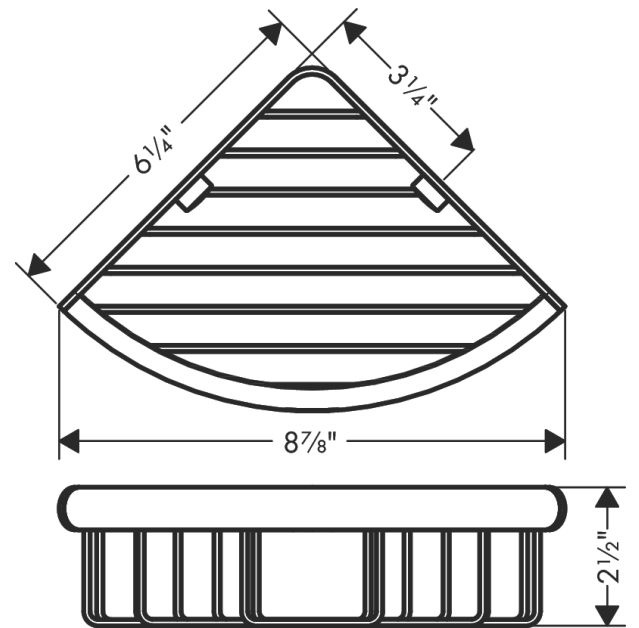

**Logis Universal
Corner Shower Basket**

Finishes : **chrome** Part no. : **41710000**

Description

Features

- May also be used as a shelf
- Brass
- Wall-mounted
- Metal holder

Item details

List Price \$ 55.00

Product image

Scale drawing

**Logis Universal
Corner Shower Basket**

Finishes : **chrome** Part no. : **41710000**

Exploded drawing

Year of production: >04/18

**Logis Universal
Corner Shower Basket**

Finishes : **chrome** Part no. : **41710000**

Spare parts list

Year of production: >04/18

Pos.	Description	Part no.	Price	PU
1	mounting set	40915000	-	1