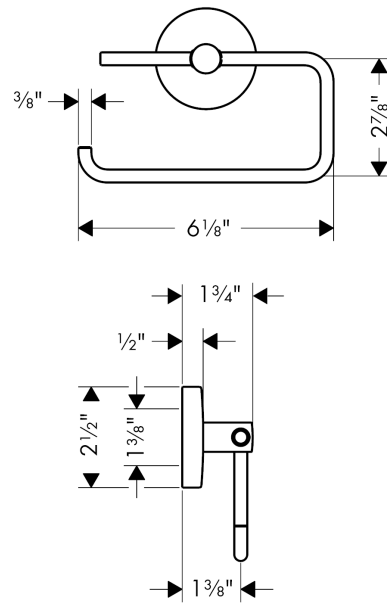

**Logis
Toilet Paper Holder**

Finishes : **chrome** Part no. : **40526000**

Description

Features

- Brass
- Wall-mounted
- Metal holder

Item details

List Price \$ 87.00

Product image

Scale drawing

Logis
Toilet Paper Holder

Finishes : **chrome** Part no. : **40526000**

Exploded drawing

Year of production: >11/08

Logis

Toilet Paper Holder

Finishes : **chrome** Part no. : **40526000**

Spare parts list

Year of production: >11/08

Pos.	Description	Part no.	Price	PU
1	escutcheon	98538000	-	1
2	support element	98539000	-	1
3	hollow set screw M4x4	98540000	-	1
4	mounting set	96179000	-	1