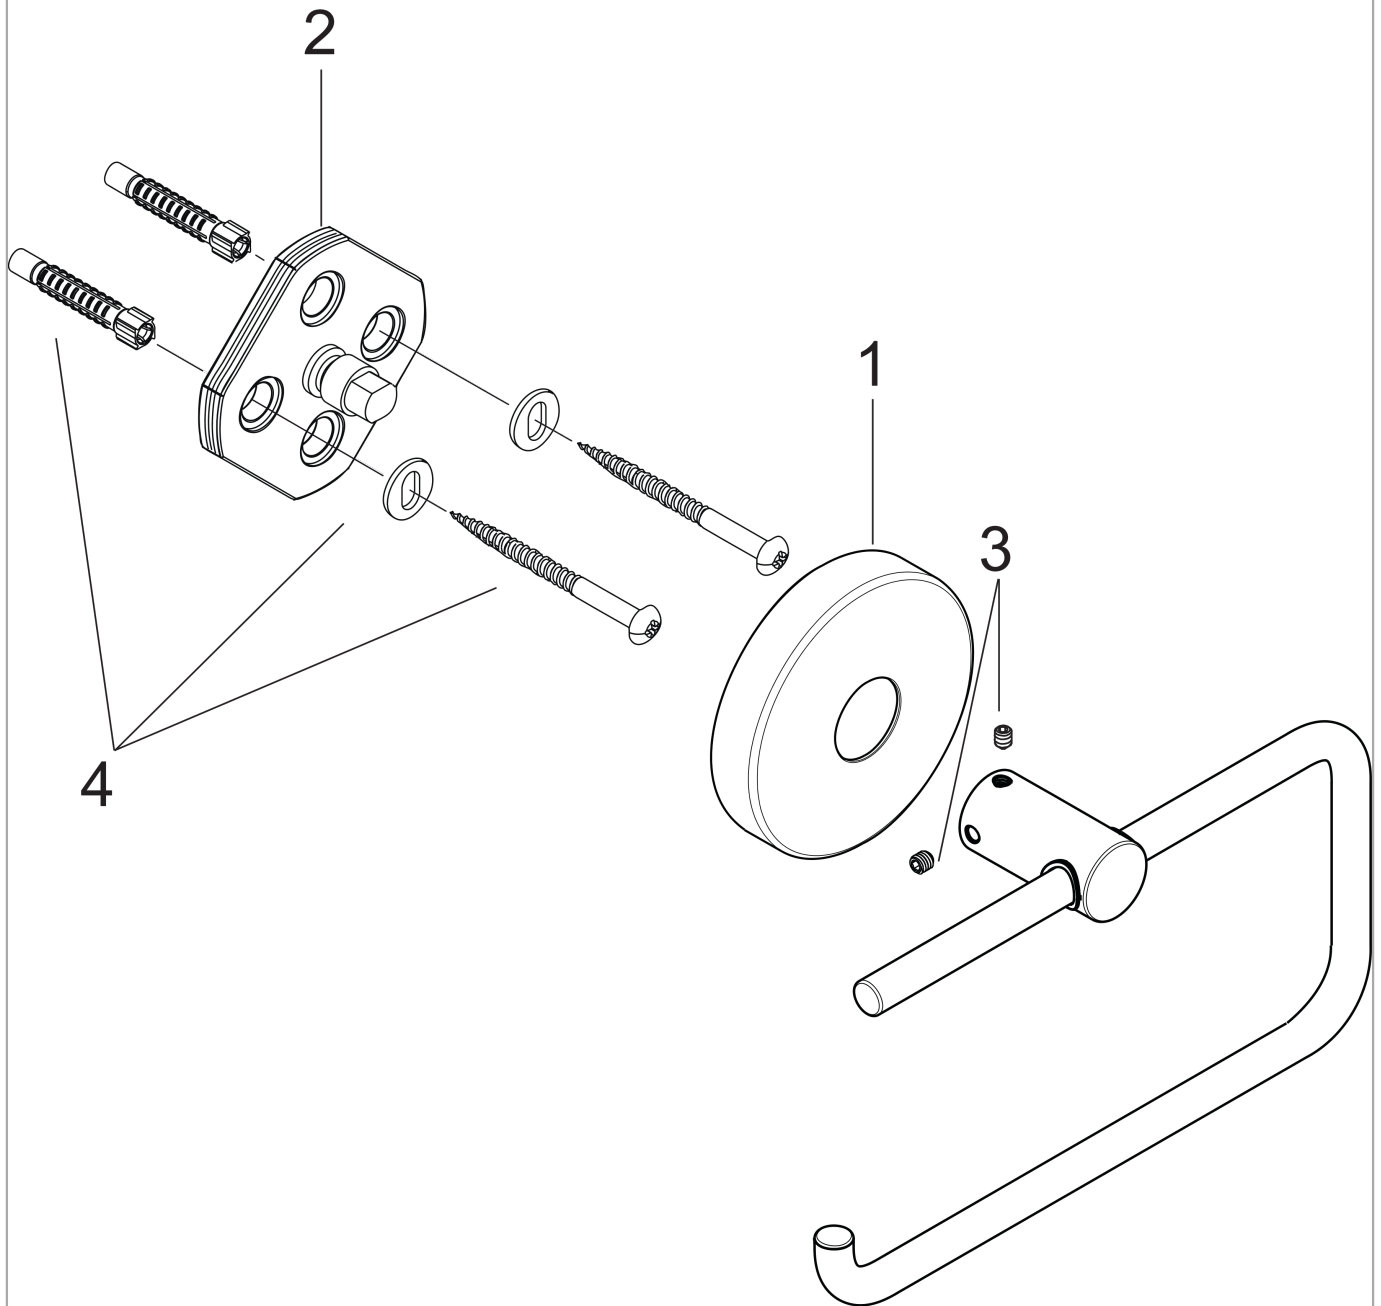

**Logis
Toilet Paper Holder**

Finishes : **chrome** Part no. : **40526000**

Description

Features

- Brass
- Wall-mounted
- Metal holder

Item details

List Price \$ 87.00

Product image

Scale drawing

Logis
Toilet Paper Holder

Finishes : **chrome** Part no. : **40526000**

Exploded drawing

Year of production: >11/08

Logis

Toilet Paper Holder

Finishes : **chrome** Part no. : **40526000**

Spare parts list

Year of production: >11/08

Pos.	Description	Part no.	Price	PU
1	escutcheon	98538000	-	1
2	support element	98539000	-	1
3	hollow set screw M4x4	98540000	-	1
4	mounting set	96179000	-	1