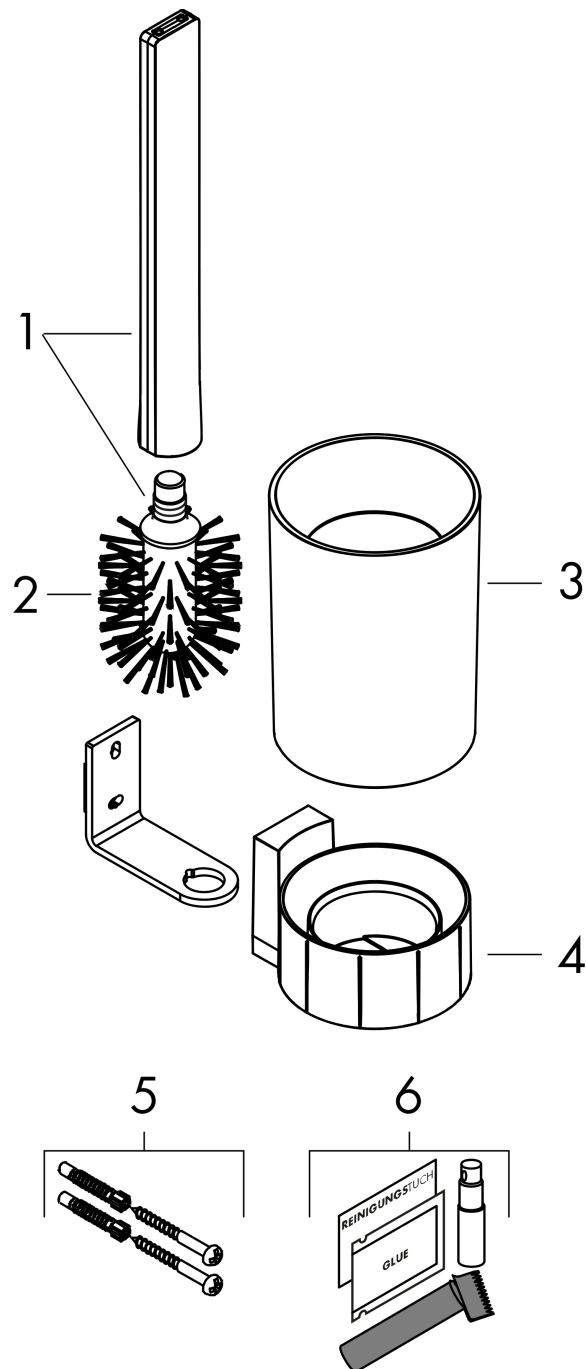

**WallStoris**

**Toilet brush holder**

Finishes : **matte white** Part no. : **27927700**

**Description**

**Features**

- Wall-mounted
- plastic dyed through
- material recess: matt plastic
- with removable insert
- concealed fastening
- removable container and easy to clean
- container is dishwasher safe
- including toilet brush
- brush head black
- application - glue or drill
- including gluing set
- ergonomic handle

Toilet brush holder

Finishes : **matte white**

Part no. : 27927700

Exploded drawing

Year of production: >10/21

**WallStoris**

**Toilet brush holder**

Finishes : **matte white**    Part no. : **27927700**

**Spare parts list**

Year of production: >**10/21**

<b>Pos.</b>	<b>Description</b>	<b>Part no.</b>	<b>Price</b>	<b>PU</b>
1	WC-brush black Ø 66 mm	40068000	-	1
2	mounting set	96179000	-	1
3	mounting kit	94450000	-	1