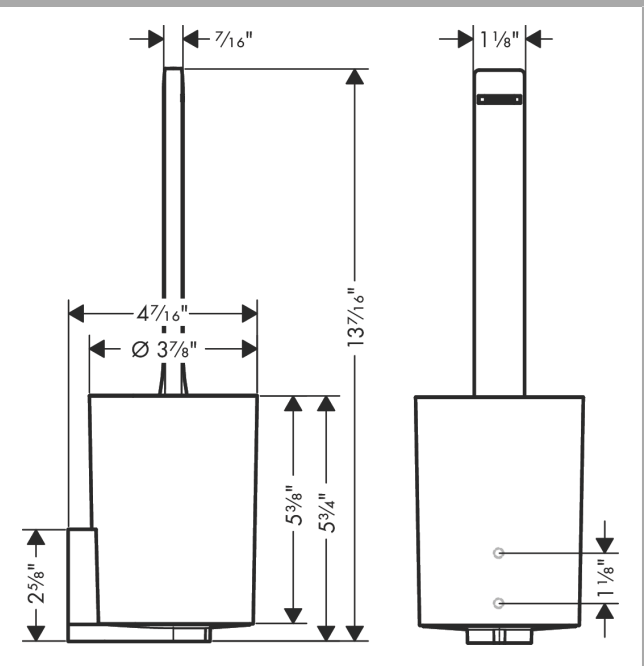

Scale drawing