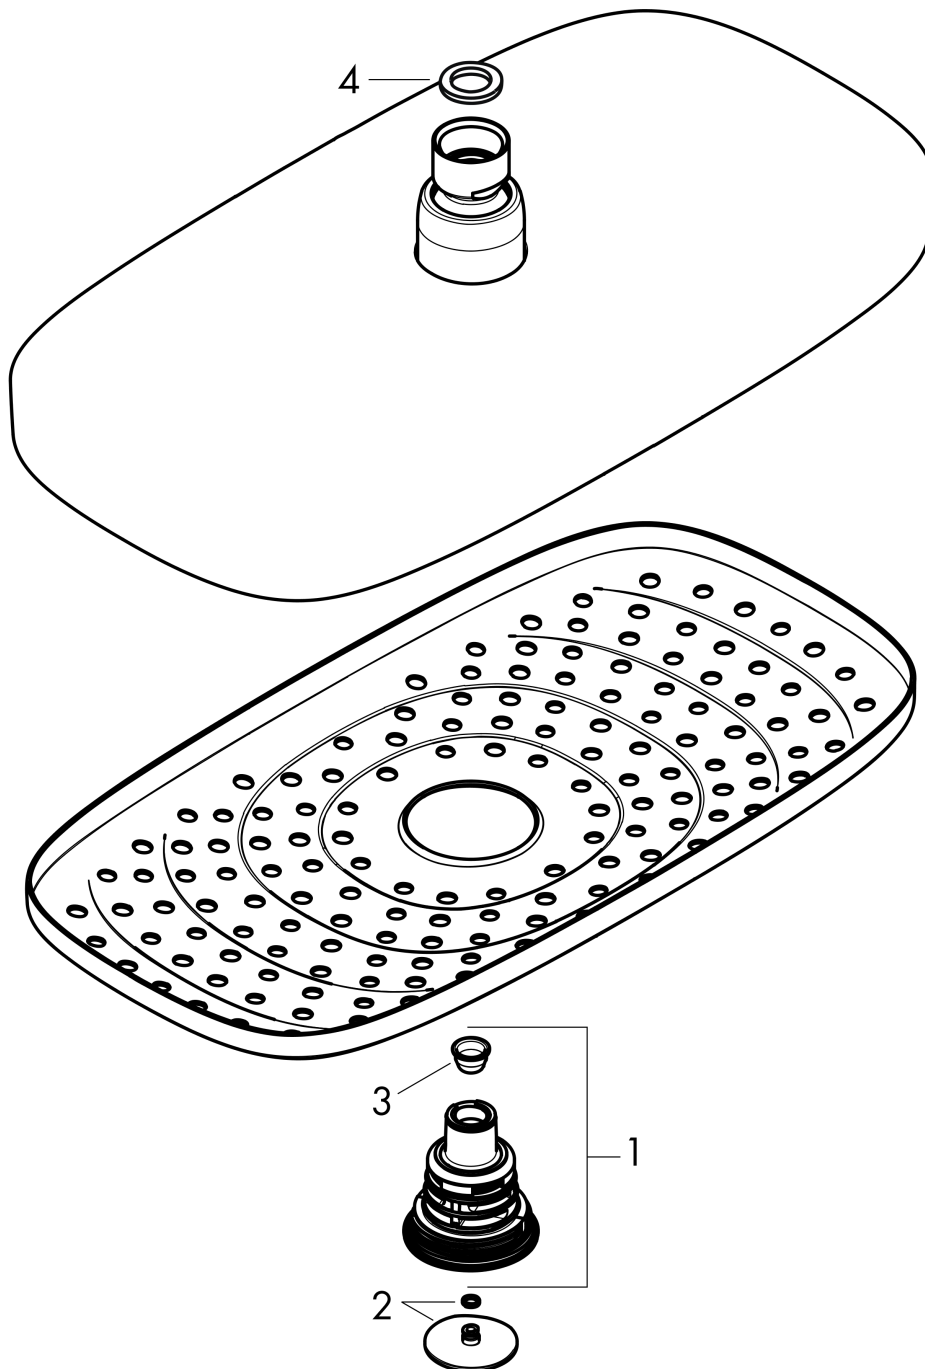

**Raindance Select E
Showerhead 300 2-Jet, 2.5 GPM**

Finishes : **brushed nickel** Part no. : **27387821**

Description

Features

- 146 no-clog spray channels
- Spray modes: RainAir, Rain
- Flow: 2.5 GPM (9.5 L/Min)
- Select button for comfortable alternation of spray modes
- Fully-finished matching spray face
- Spray face removable for cleaning

Item details

List Price \$ 903.00

Technology

Compliance

Product image

Scale drawing

Raindance Select E
Showerhead 300 2-Jet, 2.5 GPM
Finishes : **brushed nickel** Part no. : **27387821**

Exploded drawing

Year of production: >01/14

Raindance Select E
Showerhead 300 2-Jet, 2.5 GPM
 Finishes : **brushed nickel** Part no. : **27387821**

Spare parts list

Year of production: >01/14

Pos.	Description	Part no.	Price	PU
1	selector assy	98343001	-	1
2	cover	98344000	-	1
3	filter	97735000	-	1
4	flat seal	97674000	-	1
a	O-ring 3x1	98384000	-	1