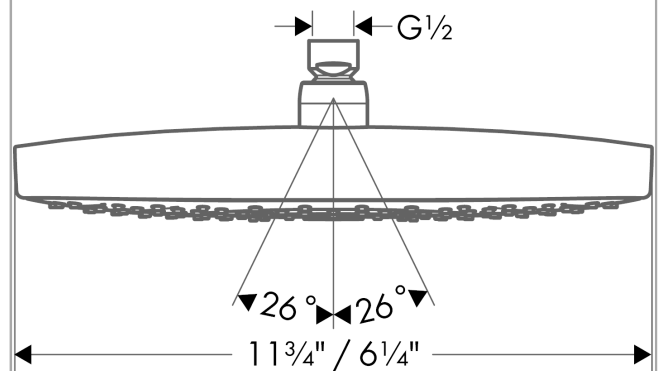

**Raindance Select E
Showerhead 300 2-Jet, 2.5 GPM**

Finishes : **brushed nickel** Part no. : **27387821**

Description

Features

- 146 no-clog spray channels
- Spray modes: RainAir, Rain
- Flow: 2.5 GPM (9.5 L/Min)
- Select button for comfortable alternation of spray modes
- Fully-finished matching spray face
- Spray face removable for cleaning

Item details

List Price \$ 903.00

Technology

Compliance

Product image

Scale drawing

Raindance Select E
Showerhead 300 2-Jet, 2.5 GPM
Finishes : **brushed nickel** Part no. : **27387821**

Exploded drawing

Year of production: >01/14

Raindance Select E
Showerhead 300 2-Jet, 2.5 GPM
 Finishes : **brushed nickel** Part no. : **27387821**

Spare parts list

Year of production: >01/14

Pos.	Description	Part no.	Price	PU
1	selector assy	98343001	-	1
2	cover	98344000	-	1
3	filter	97735000	-	1
4	flat seal	97674000	-	1
a	O-ring 3x1	98384000	-	1