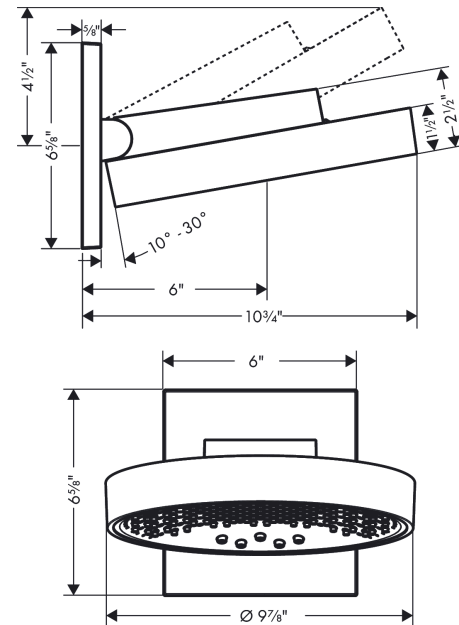

**Rainfinity**  
**Showerhead 250 3-Jet with Wall Connector Trim, 1.75 GPM**  
 Finishes : **chrome** Part no. : **26235001**

**Description**

**Features**

- Consists of: Showerhead, wall connector, Green Diverter
- Spray modes: PowderRain, Intense PowderRain, RainStream
- projection 273 mm
- middle spray disc: 151 mm
- Showerarm vertically inclinable by 10-30°
- Flow: 1.75 GPM (6.6 L/Min)
- Requires 3 supply lines
- Spray face surface: graphite
- Showerhead removable for cleaning

**Item details**

List Price \$ 2,063.00

**Technology**

**Compliance**

**Product image**

**Scale drawing**

**Rainfinity**  
**Showerhead 250 3-Jet with Wall Connector Trim, 1.75 GPM**  
 Finishes : **chrome**    Part no. : **26235001**

## Rainfinity

Showerhead 250 3-Jet with Wall Connector Trim, 1.75 GPM

Finishes : **chrome** Part no. : **26235001**

### Spare parts list

Year of production: >06/20

Pos.	Description	Part no.	Price	PU
1	head shower	93668000	-	1
2	cramp	93525000	-	1
3	cover	93524000	-	1
4	escutcheon	93523000	-	1
5	O-ring 9x2	98119000	-	1
6	hexagon socket screw M5x40	97673000	-	1
7	O-ring 10x2	98170000	-	1
8	O-ring 17x2	98199000	-	1
9	set of screws	96525000	-	1
10	O-ring 18x2	98181000	-	1
11	O-ring 16x2	98133000	-	1
12	filter	98513000	-	1
13	fit-up aid	92540000	-	1
a	compensation set 1°	95521000	-	1
b	extension 25 mm	13595000	-	1
c	set of fixing screws	97747000	-	1
d	base body	15936181	-	1