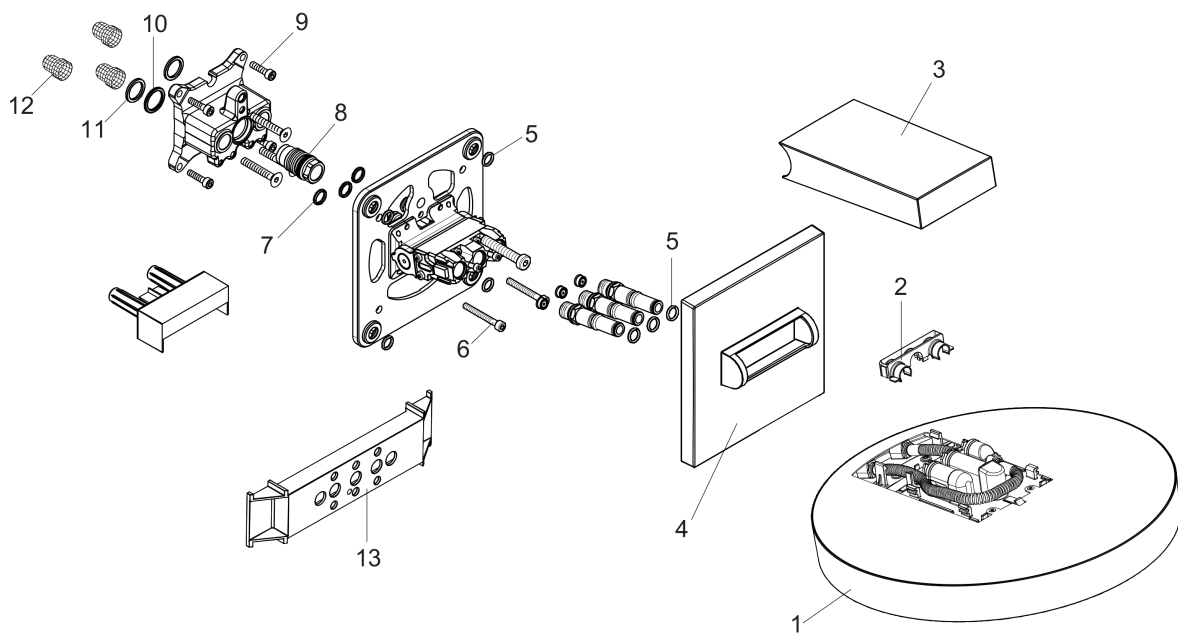

**Rainfinity**  
**Showerhead 250 3-Jet with Wall Connector Trim, 1.75 GPM**  
 Finishes : **chrome** Part no. : **26235001**

**Description**

**Features**

- Consists of: Showerhead, wall connector, Green Diverter
- Spray modes: PowderRain, Intense PowderRain, RainStream
- projection 273 mm
- middle spray disc: 151 mm
- Showerarm vertically inclinable by 10-30°
- Flow: 1.75 GPM (6.6 L/Min)
- Requires 3 supply lines
- Spray face surface: graphite
- Showerhead removable for cleaning

**Item details**

List Price \$ 2,063.00

**Technology**

**Compliance**

**Product image**

**Scale drawing**

**Rainfinity**  
**Showerhead 250 3-Jet with Wall Connector Trim, 1.75 GPM**  
 Finishes : **chrome**    Part no. : **26235001**

## Rainfinity

Showerhead 250 3-Jet with Wall Connector Trim, 1.75 GPM

Finishes : **chrome** Part no. : **26235001**

### Spare parts list

Year of production: >06/20

Pos.	Description	Part no.	Price	PU
1	head shower	93668000	-	1
2	cramp	93525000	-	1
3	cover	93524000	-	1
4	escutcheon	93523000	-	1
5	O-ring 9x2	98119000	-	1
6	hexagon socket screw M5x40	97673000	-	1
7	O-ring 10x2	98170000	-	1
8	O-ring 17x2	98199000	-	1
9	set of screws	96525000	-	1
10	O-ring 18x2	98181000	-	1
11	O-ring 16x2	98133000	-	1
12	filter	98513000	-	1
13	fit-up aid	92540000	-	1
a	compensation set 1°	95521000	-	1
b	extension 25 mm	13595000	-	1
c	set of fixing screws	97747000	-	1
d	base body	15936181	-	1