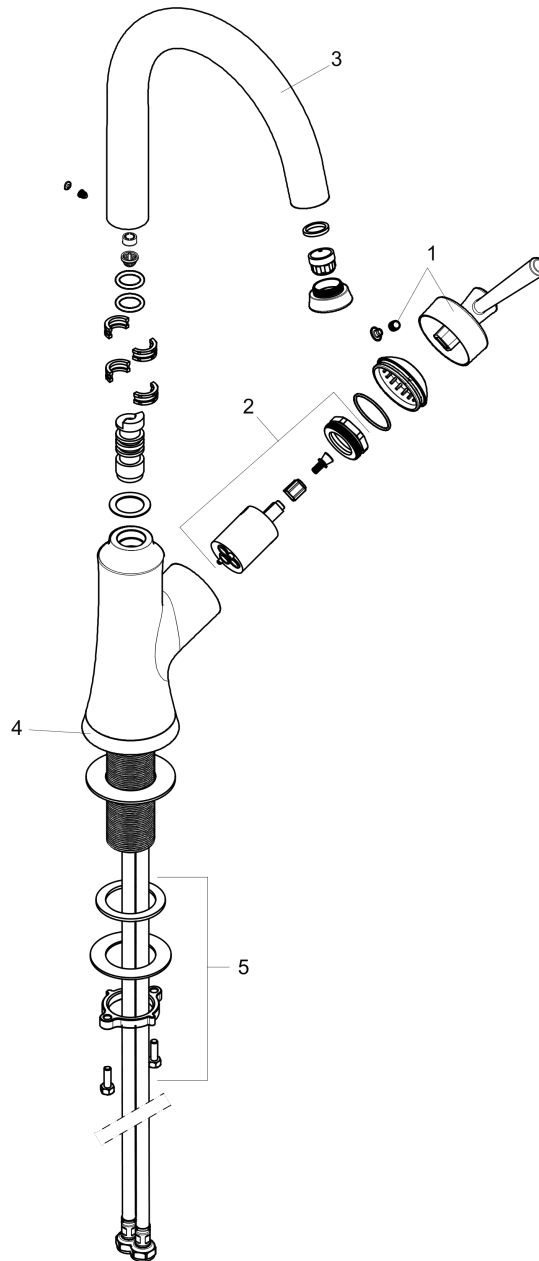

Joleena

Bar Faucet, 1.5 GPM

Finishes : **chrome** Part no. : **04795000**

Description

Features

- Swivel range 150°
- Aerated spray
- Single-hole installation
- Flow: 1.5 GPM (5.7 L/Min)
- Ceramic cartridge
- 3/8" hoses

Item details

List Price

\$ 315.00

Compliance

Product image

Scale drawing

Joleena
Bar Faucet, 1.5 GPM
Finishes : **chrome** Part no. : **04795000**

Exploded drawing

Year of production: >01/20

Joleena

Bar Faucet, 1.5 GPM

Finishes : **chrome** Part no. : **04795000**

Spare parts list

Year of production: >01/20

Pos.	Description	Part no.	Price	PU
1	handle	93539000	-	1
2	cartridge, assy	93259000	-	1
3	spout cpl.	93541000	-	1
4	escutcheon	93537000	-	1
5	fixing set	93263000	-	1
a	flange	93256000	-	1