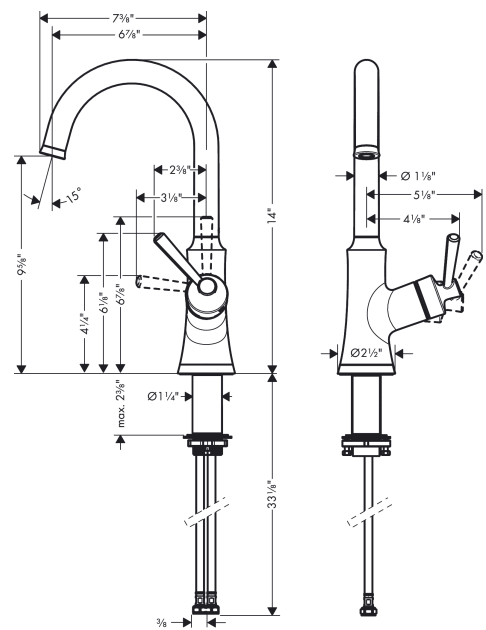

Joleena

Bar Faucet, 1.5 GPM

Finishes : **chrome** Part no. : **04795000**

Description

Features

- Swivel range 150°
- Aerated spray
- Single-hole installation
- Flow: 1.5 GPM (5.7 L/Min)
- Ceramic cartridge
- 3/8" hoses

Item details

List Price

\$ 315.00

Compliance

Product image

Scale drawing

Joleena
Bar Faucet, 1.5 GPM
Finishes : **chrome** Part no. : **04795000**

Exploded drawing

Year of production: >01/20

Joleena

Bar Faucet, 1.5 GPM

Finishes : **chrome** Part no. : **04795000**

Spare parts list

Year of production: >01/20

Pos.	Description	Part no.	Price	PU
1	handle	93539000	-	1
2	cartridge, assy	93259000	-	1
3	spout cpl.	93541000	-	1
4	escutcheon	93537000	-	1
5	fixing set	93263000	-	1
a	flange	93256000	-	1