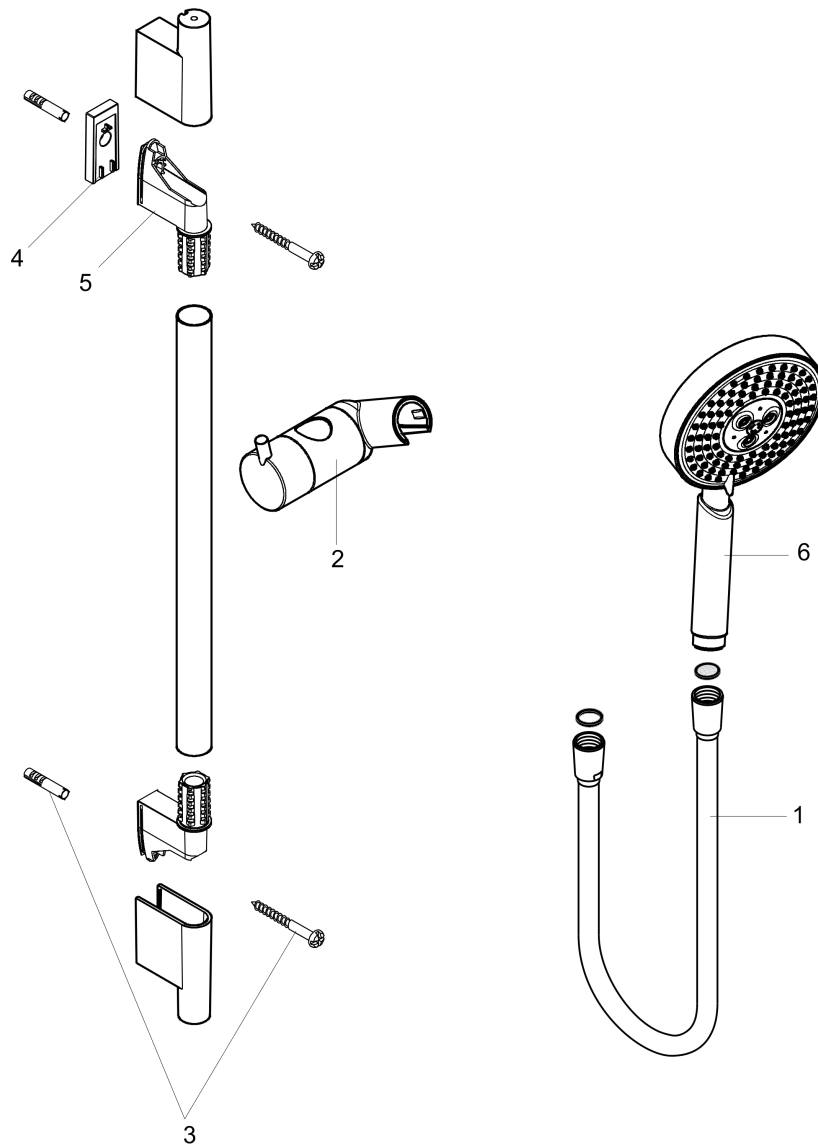

Raindance S

Wallbar Set 120 3-Jet 24", 2.5 GPM

Finishes : **brushed nickel** Part no. : **04266820**

Description

Features

- consists of: Handshower, Wallbar, Handshower hose, Slider
- Spray modes: RainAir, Whirl, BalanceAir
- Angle-adjustable holder pivots left and right, slides easily and locks in place
- Flow: 2.5 GPM (9.5 L/Min)

Item details

List Price \$ 559.00

Technology

Compliance

Product image

Scale drawing

Raindance S

Wallbar Set 120 3-Jet 24", 2.5 GPM

Finishes : **brushed nickel** Part no. : **04266820**

Exploded drawing

Year of production: >01/09

Raindance S

Wallbar Set 120 3-Jet 24", 2.5 GPM

Finishes : **brushed nickel** Part no. : **04266820**

Spare parts list

Year of production: >01/09

Pos.	Description	Part no.	Price	PU
1	shower hose 1,60 m	28276823	-	1
2	support, assy	97651820	-	1
3	mounting set	96179000	-	1
4	tile-matching-disk	97450000	-	1
5	wall support	96275000	-	1
6	handshower	28514821	-	1
7	cover	97709820	-	1
8	washer	88651000	-	1