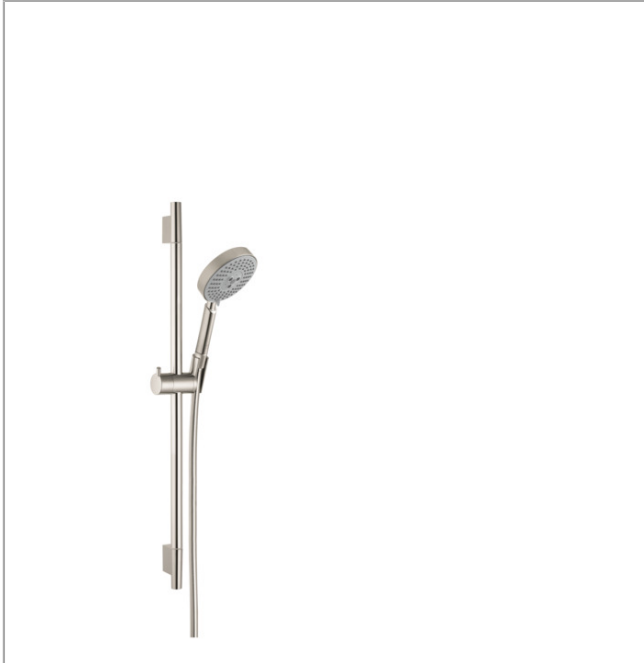

Raindance S

Wallbar Set 120 3-Jet 24", 2.5 GPM

Finishes : **brushed nickel** Part no. : **04266820**

Description

Features

- consists of: Handshower, Wallbar, Handshower hose, Slider
- Spray modes: RainAir, Whirl, BalanceAir
- Angle-adjustable holder pivots left and right, slides easily and locks in place
- Flow: 2.5 GPM (9.5 L/Min)

Item details

List Price \$ 559.00

Technology

Compliance

Product image

Scale drawing

Raindance S

Wallbar Set 120 3-Jet 24", 2.5 GPM

Finishes : **brushed nickel** Part no. : **04266820**

Exploded drawing

Year of production: >01/09

Raindance S

Wallbar Set 120 3-Jet 24", 2.5 GPM

Finishes : **brushed nickel** Part no. : **04266820**

Spare parts list

Year of production: >01/09

Pos.	Description	Part no.	Price	PU
1	shower hose 1,60 m	28276823	-	1
2	support, assy	97651820	-	1
3	mounting set	96179000	-	1
4	tile-matching-disk	97450000	-	1
5	wall support	96275000	-	1
6	handshower	28514821	-	1
7	cover	97709820	-	1
8	washer	88651000	-	1