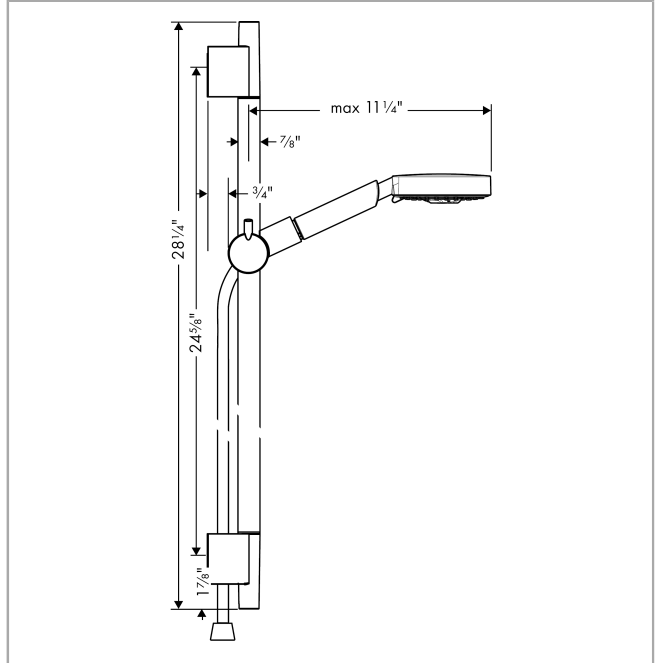

Raindance S

Wallbar Set 120 3-Jet 24", 2.5 GPM

Finishes : **brushed nickel** Part no. : **04266820**

Description

Features

- consists of: Handshower, Wallbar, Handshower hose, Slider
- Spray modes: RainAir, Whirl, BalanceAir
- Angle-adjustable holder pivots left and right, slides easily and locks in place
- Flow: 2.5 GPM (9.5 L/Min)

Item details

List Price \$ 559.00

Technology

Compliance

Product image

Scale drawing

Raindance S

Wallbar Set 120 3-Jet 24", 2.5 GPM

Finishes : **brushed nickel** Part no. : **04266820**

Exploded drawing

Year of production: >01/09

Raindance S

Wallbar Set 120 3-Jet 24", 2.5 GPM

Finishes : **brushed nickel** Part no. : **04266820**

Spare parts list

Year of production: >01/09

Pos.	Description	Part no.	Price	PU
1	shower hose 1,60 m	28276823	-	1
2	support, assy	97651820	-	1
3	mounting set	96179000	-	1
4	tile-matching-disk	97450000	-	1
5	wall support	96275000	-	1
6	handshower	28514821	-	1
7	cover	97709820	-	1
8	washer	88651000	-	1