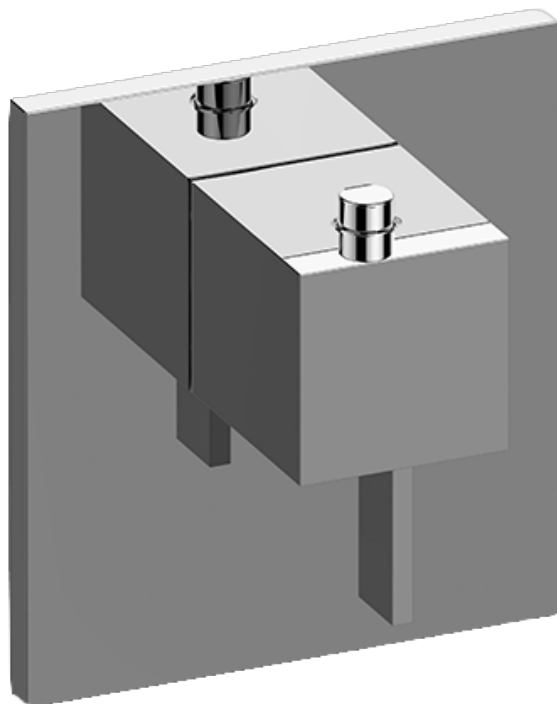

SHOWER
M-Series Full Thermostatic
Shower System
GM3.123SE-LM39E0

GRAFF®

Information

- 3/4" thermostatic valve and trim
- 3/4" 2-way diverter valve and trim (2 pieces)
- G-8226 dual-function, stainless steel showerhead, with rainfall and cascade settings, features 100 no-clog, easy-clean spray nozzles
- Flush-mounted swivel body sprays (3 pieces)
- Handshower set with wall bracket and 59" hose
- Optional extension kit
- Flow rates: rainfall ≤ 1.8 max gpm, cascade ≤ 1.8 max gpm, handshower ≤ 1.5 max gpm, body sprays ≤ 1.5 max gpm each
- ADA

Finishes

Polished
Chrome

G-8006

M-Series

3/4" Concealed Thermostatic Rough Valve

Product Features

- 12.9 gpm @ 60 psi
- 3/4" universal inlets
- Built-in service stops
- Stacking outlet feature
- Complete serviceability from front of all units
- Supplied with protective plastic cover
- CalGreen compliant dependent on functions

www.graff-faucets.com | phone: 800-954-4723

SHOWER
Qubic Tre M-Series Thermostatic
Valve Trim with Handle
G-8043-LM39E-T

GRAFF[®]

Information

- Single metal handle and decorative trim plate
- Use with G-8006 thermostatic rough valve
- ADA

Finishes

Polished
Chrome

G-8043-LM39E-**-T

Qubic Tre

M-Series Thermostatic Valve Trim with Handle

Product Features

- Single metal handle and decorative trim plate
- Use with G-8006 thermostatic rough valve

Available Finishes