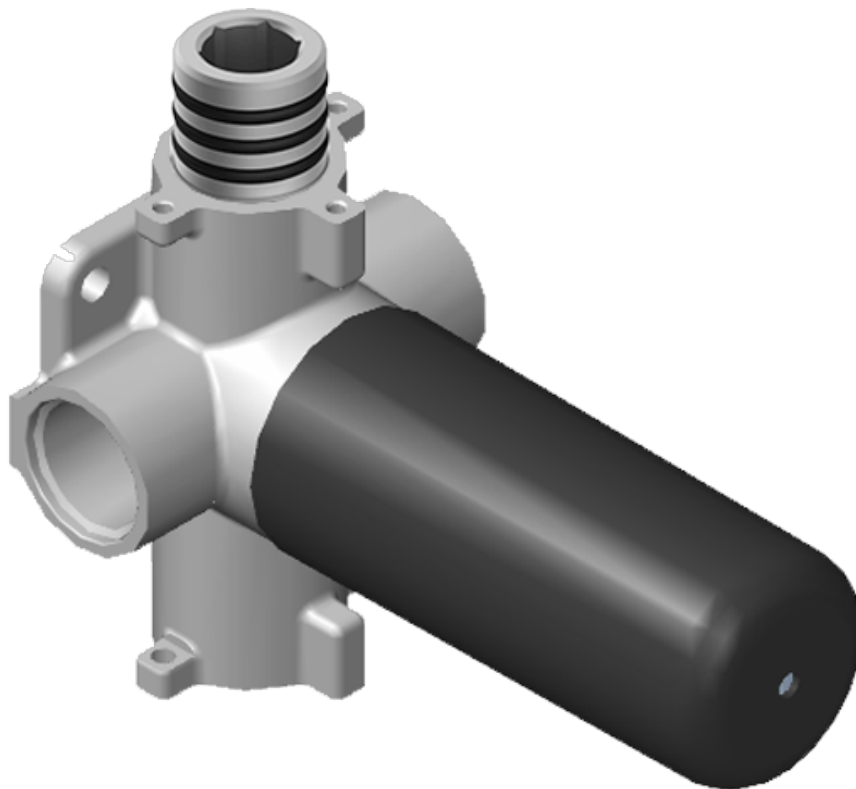

SHOWER
M-Series Full Thermostatic
Shower System
GM3.123SE-LM39E0

GRAFF®

Information

- 3/4" thermostatic valve and trim
- 3/4" 2-way diverter valve and trim (2 pieces)
- G-8226 dual-function, stainless steel showerhead, with rainfall and cascade settings, features 100 no-clog, easy-clean spray nozzles
- Flush-mounted swivel body sprays (3 pieces)
- Handshower set with wall bracket and 59" hose
- Optional extension kit
- Flow rates: rainfall ≤ 1.8 max gpm, cascade ≤ 1.8 max gpm, handshower ≤ 1.5 max gpm, body sprays ≤ 1.5 max gpm each
- ADA

Finishes

Polished
Chrome

G-8043-LM39E-**-T

Qubic Tre

M-Series Thermostatic Valve Trim with Handle

Product Features

- Single metal handle and decorative trim plate
- Use with G-8006 thermostatic rough valve

Available Finishes

www.graff-designs.com | phone: 800-954-4723

SHOWER
Two-Way Diverter Volume Control
Valve WITH Off Function and Pass-
Through
G-8052

GRAFF®

Information

- 11.7 gpm @ 60 psi
- 3/4" universal inlets/outlets with female threads
- Operates one function at a time
- Stacking inlet and pass-through port feature
- Supplied with protective plastic cover
- CALGreen compliant depending on functions

Finishes

Polished
Chrome

G-8052 M-Series
 2-Way Diverter Volume Control Valve
 WITH Off Function and Pass-Through

Product Features

- 12.1 gpm @ 60 psi
- 3/4" universal inlets/outlets with female threads
- Stacking inlet and pass-through port feature
- Supplied with protective plastic cover
- CalGreen compliant dependent on functions