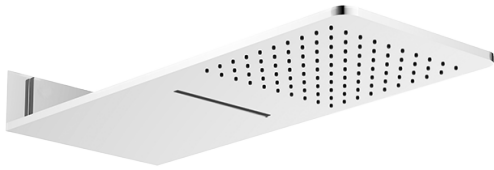

www.graff-faucets.com | phone: 800-954-4723

SHOWER
Qubic M-Series 2-Way Diverter
Valve Trim with Handle
G-8071-LM39E1-T

GRAFF[®]

Information

- Single metal handle and decorative trim plate
- Use with G-8052 2-Way Diverter Volume Control Valve WITH Off Function and Pass-Through
- ADA

Finishes

Polished
Chrome

SHOWER
Aqua-Sense Dual Function Water
Feature
G-8226

GRAFF[®]

Information

- Stainless Steel
- Wall-mounted installation
- Rainfall and cascade functions
- Functions may be used separately or simultaneously
- Rainfall flow rate ≤ 1.8 max gpm
- Cascade flow rate ≤ 1.8 max gpm
- 100 no-clog, easy-clean rubber water nozzles
- CALGreen

Finishes

Polished
Chrome

G-8226

Aqua-Sense Collection
Dual-Function Water Feature

Product Features

- Stainless steel
- Wall-mounted installation
- Rainfall and cascade functions
- Functions may be used separately or simultaneously
- Rainfall flow rate ≤ 1.8 max gpm
- Cascade flow rate ≤ 1.8 max gpm
- 100 no-clog, easy-clean rubber water nozzles