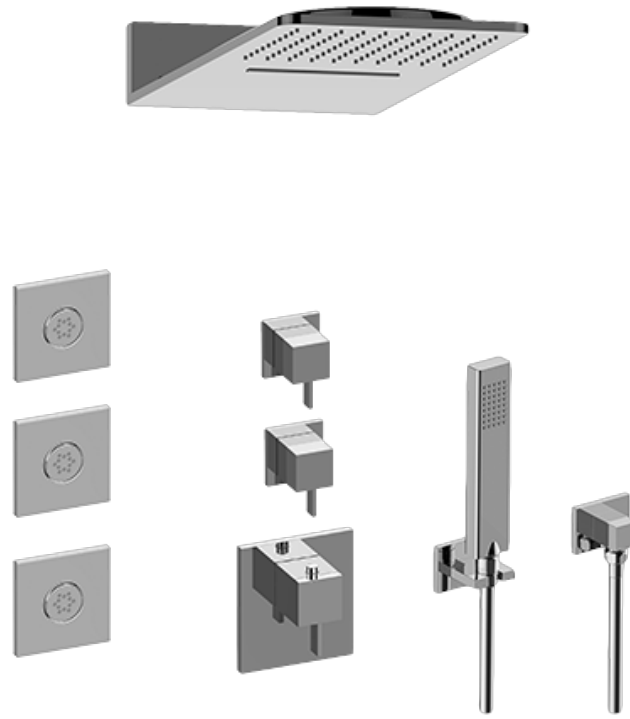

SHOWER
M-Series Full Thermostatic
Shower System
GM3.123SE-LM39E0

GRAFF®

Information

- 3/4" thermostatic valve and trim
- 3/4" 2-way diverter valve and trim (2 pieces)
- G-8226 dual-function, stainless steel showerhead, with rainfall and cascade settings, features 100 no-clog, easy-clean spray nozzles
- Flush-mounted swivel body sprays (3 pieces)
- Handshower set with wall bracket and 59" hose
- Optional extension kit
- Flow rates: rainfall ≤ 1.8 max gpm, cascade ≤ 1.8 max gpm, handshower ≤ 1.5 max gpm, body sprays ≤ 1.5 max gpm each
- ADA

SHOWER
Thermostatic Rough Valve
G-8006

GRAFF®

Information

- 12.9 gpm @ 60 psi
- 3/4" universal inlets
- Built-in service stops
- Stacking outlet feature
- Complete serviceability from front of all units
- Supplied with protective plastic cover
- CalGreen compliant dependent on functions

Finishes

Polished
Chrome

G-8006

M-Series

3/4" Concealed Thermostatic Rough Valve

Product Features

- 12.9 gpm @ 60 psi
- 3/4" universal inlets
- Built-in service stops
- Stacking outlet feature
- Complete serviceability from front of all units
- Supplied with protective plastic cover
- CalGreen compliant dependent on functions

Finishes

Polished
Chrome

G-8497

Shower Components

Contemporary Flush-Mount Body Spray with Solid Brass Swivel Head

Product Features

- 12 no-clog, easy-clean silicone jets
- Metal ball-joint allows for 18° angle adjustment of body spray
- Brass wall escutcheon and Flush-mounted trim
- 1/2" NPT female thread inlet
- Body spray flow rate ≤ 1.5 max gpm