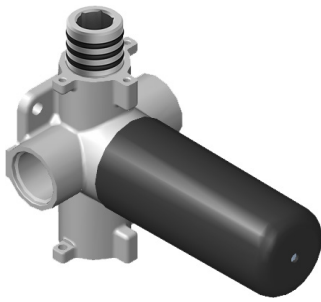

SHOWER
M-Series Full Thermostatic
Shower System
GM3.123SE-LM39E0

GRAFF®

Information

- 3/4" thermostatic valve and trim
- 3/4" 2-way diverter valve and trim (2 pieces)
- G-8226 dual-function, stainless steel showerhead, with rainfall and cascade settings, features 100 no-clog, easy-clean spray nozzles
- Flush-mounted swivel body sprays (3 pieces)
- Handshower set with wall bracket and 59" hose
- Optional extension kit
- Flow rates: rainfall ≤ 1.8 max gpm, cascade ≤ 1.8 max gpm, handshower ≤ 1.5 max gpm, body sprays ≤ 1.5 max gpm each
- ADA

Finishes

Polished
Chrome

G-8043-LM39E-**-T

Qubic Tre

M-Series Thermostatic Valve Trim with Handle

Product Features

- Single metal handle and decorative trim plate
- Use with G-8006 thermostatic rough valve

Available Finishes

www.graff-designs.com | phone: 800-954-4723

SHOWER
Two-Way Diverter Volume Control
Valve WITH Off Function and Pass-
Through
G-8052

GRAFF®

Information

- 11.7 gpm @ 60 psi
- 3/4" universal inlets/outlets with female threads
- Operates one function at a time
- Stacking inlet and pass-through port feature
- Supplied with protective plastic cover
- CALGreen compliant depending on functions

Finishes

Polished
Chrome

G-8052 M-Series
 2-Way Diverter Volume Control Valve
 WITH Off Function and Pass-Through

Product Features

- 12.1 gpm @ 60 psi
- 3/4" universal inlets/outlets with female threads
- Stacking inlet and pass-through port feature
- Supplied with protective plastic cover
- CalGreen compliant dependent on functions