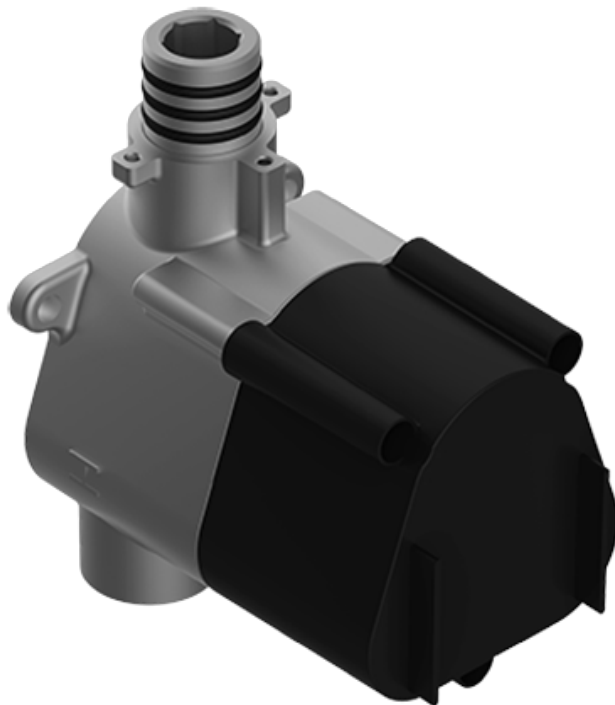

SHOWER
M-Series Full Thermostatic
Shower System
GM3.123SE-LM39E0

GRAFF®

Information

- 3/4" thermostatic valve and trim
- 3/4" 2-way diverter valve and trim (2 pieces)
- G-8226 dual-function, stainless steel showerhead, with rainfall and cascade settings, features 100 no-clog, easy-clean spray nozzles
- Flush-mounted swivel body sprays (3 pieces)
- Handshower set with wall bracket and 59" hose
- Optional extension kit
- Flow rates: rainfall ≤ 1.8 max gpm, cascade ≤ 1.8 max gpm, handshower ≤ 1.5 max gpm, body sprays ≤ 1.5 max gpm each
- ADA

SHOWER
Thermostatic Rough Valve
G-8006

GRAFF®

Information

- 12.9 gpm @ 60 psi
- 3/4" universal inlets
- Built-in service stops
- Stacking outlet feature
- Complete serviceability from front of all units
- Supplied with protective plastic cover
- CalGreen compliant dependent on functions

Finishes

Polished
Chrome

G-8006

M-Series

3/4" Concealed Thermostatic Rough Valve

Product Features

- 12.9 gpm @ 60 psi
- 3/4" universal inlets
- Built-in service stops
- Stacking outlet feature
- Complete serviceability from front of all units
- Supplied with protective plastic cover
- CalGreen compliant dependent on functions

Finishes

Polished
Chrome

G-8043-LM39E-**-T

Qubic Tre

M-Series Thermostatic Valve Trim with Handle

Product Features

- Single metal handle and decorative trim plate
- Use with G-8006 thermostatic rough valve

Available Finishes