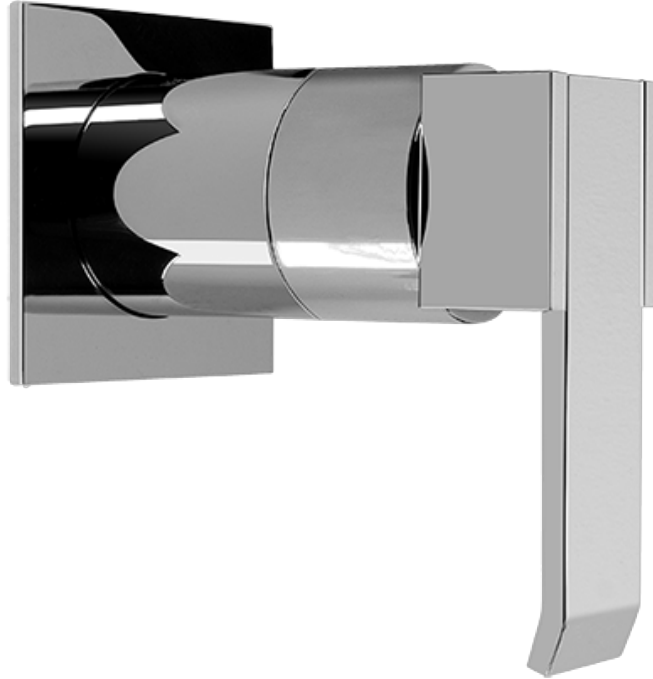

Finishes

Polished
Chrome

Steelnox®
(Satin Nickel)

SHOWER
Qubic SOLID Trim Plate w/Handle
G-8041-LM38S-T

GRAFF®

Information

- Single metal handle
- Decorative trim plate
- Use with G-8000 or G-8005 thermostatic rough valve
- To complete package, you must order rough valve
- ADA

Finishes

Polished
Chrome

SteeInox®
(Satin Nickel)

SHOWER
Qubic SOLID Trim Plate w/Handle
G-8095-LM38S-T

GRAFF®

Information

- Single metal handle
- Decorative trim plate
- Use with G-8070 or G-8075 thermostatic stop/volume control rough valve
- To complete package, you must order rough valve
- ADA

Finishes

Polished
Chrome

Steelnox®
(Satin Nickel)

G-8095-LM38S-T

Qubic Collection

Stop/Volume Control Valve Trim with Handle

GRAFF[®]
CUTTING EDGE DESIGN

Product Features

Finishes

Polished
Chrome

Steelnox[®]
(Satin Nickel)

G-8497

Shower Components

Contemporary Flush-Mount Body Spray with Solid Brass Swivel Head

Product Features

- 12 no-clog, easy-clean silicone jets
- Metal ball-joint allows for 18° angle adjustment of body spray
- Brass wall escutcheon and Flush-mounted trim
- 1/2" NPT female thread inlet
- Body spray flow rate ≤ 1.5 max gpm