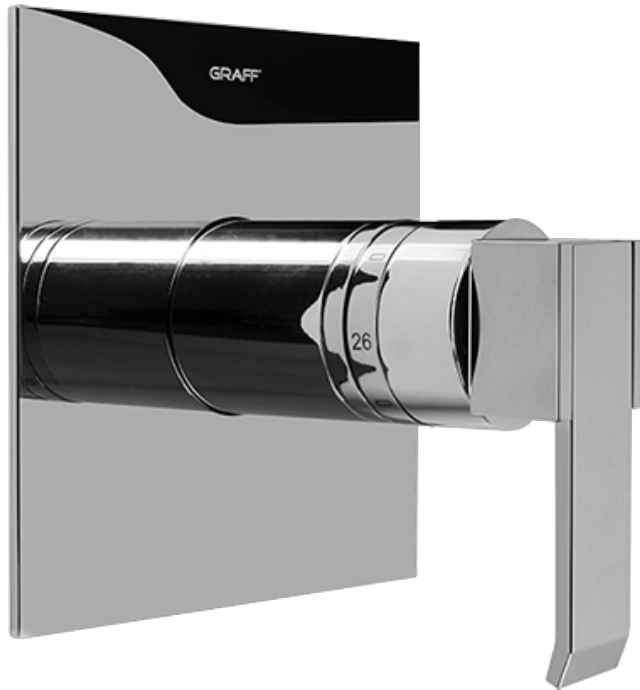

SHOWER
Rough
G-8005

GRAFF®

Information

- 18.4 gpm @ 60 psi
- 3/4" universal inlets/outlets with female threads
- Built-in service stops
- Complete serviceability from front of all units
- Supplied with protective plastic cover
- Thermostatic valve uses a paraffin wax cartridge

Finishes

Polished
Chrome

Steelnox®
(Satin Nickel)

SHOWER
Qubic SOLID Trim Plate w/Handle
G-8041-LM38S-T

GRAFF®

Information

- Single metal handle
- Decorative trim plate
- Use with G-8000 or G-8005 thermostatic rough valve
- To complete package, you must order rough valve
- ADA

Finishes

Polished
Chrome

Steelnox®
(Satin Nickel)

G-8041

SHOWER
Rough
G-8075

GRAFF®

Information

- 3/4" universal inlets/outlets with female threads
- Supplied with protective plastic cover

Finishes

Polished
Chrome

SteeInox®
(Satin Nickel)

SHOWER
Qubic SOLID Trim Plate w/Handle
G-8095-LM38S-T

GRAFF®

Information

- Single metal handle
- Decorative trim plate
- Use with G-8070 or G-8075 thermostatic stop/volume control rough valve
- To complete package, you must order rough valve
- ADA