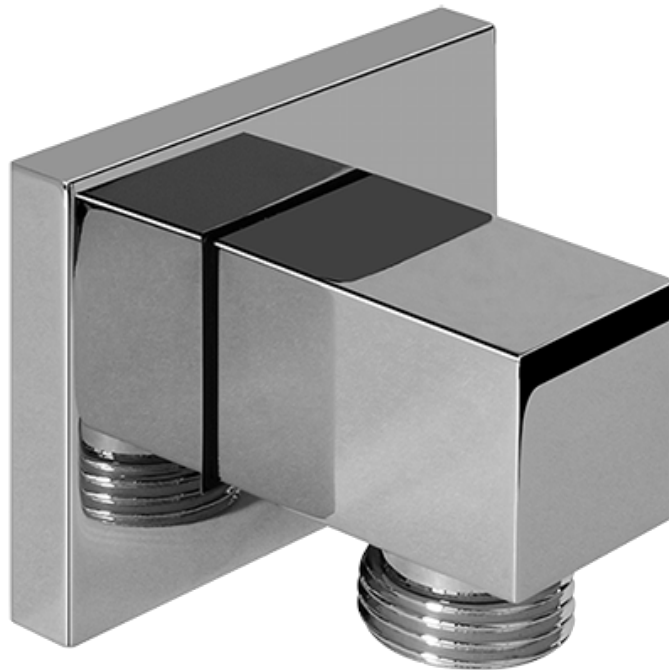

Finishes

Polished
Chrome

Steelnox®
(Satin Nickel)

SHOWER
Qubic SOLID Trim Plate w/Handle
G-8041-LM38S-T

GRAFF®

Information

- Single metal handle
- Decorative trim plate
- Use with G-8000 or G-8005 thermostatic rough valve
- To complete package, you must order rough valve
- ADA

Finishes

Polished
Chrome

Steelnox[®]
(Satin Nickel)

G-8497

Shower Components

Contemporary Flush-Mount Body Spray with Solid Brass Swivel Head

Product Features

- 12 no-clog, easy-clean silicone jets
- Metal ball-joint allows for 18° angle adjustment of body spray
- Brass wall escutcheon and Flush-mounted trim
- 1/2" NPT female thread inlet
- Body spray flow rate ≤ 1.5 max gpm

G-8632

Contemporary Square Wall Bracket for Handshower

Product Features

- Solid brass construction

Available Finishes

- Polished Chrome
G-8632-PC
- Steelnox[®]
G-8632-SN

Warranty

- Limited lifetime warranty

www.graff-faucets.com | phone: 800-954-4723

SHOWER
Contemporary Square Wall Supply
Elbow
G-8633

GRAFF[®]

Information

- 1/2" NPT female thread inlet

Finishes

Polished
Chrome

Steelnox[®]
(Satin Nickel)