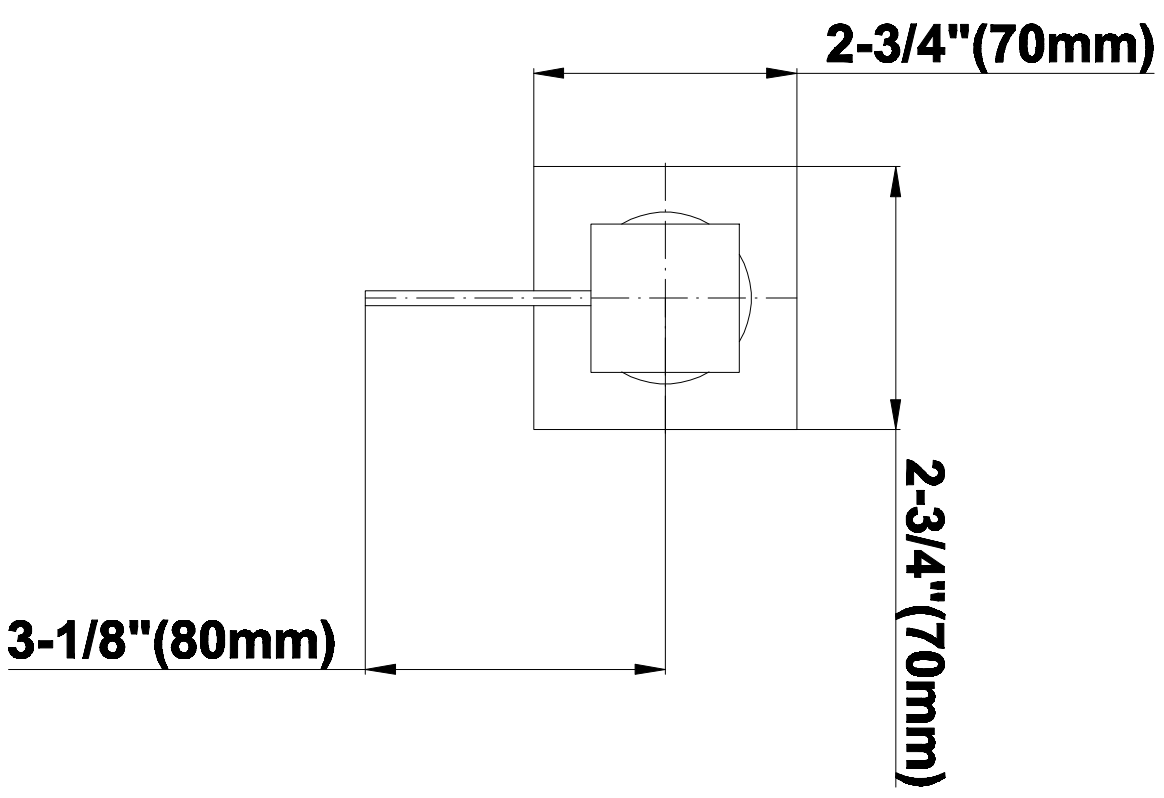

SHOWER
Contemporary Square
Thermostatic Set w/Body Sprays
& Handshower (Rough & Trim)
GC1.132A-LM39S

GRAFF®

Information

- 8" Rain Showerhead with 12" Wall-Mounted Shower Arm
- Flush-Mounted Swivel Body Sprays (3 pieces)
- Handshower Set w/Wall Bracket and Multi-function Handshower
- 3/4" Thermostatic Valve
- Stop/Volume Control Valves (3 pieces)
- Flow rates: showerhead \leq 1.8 max gpm, handshower \leq 1.5 max gpm, body sprays \leq 1.5 max gpm each
- Optional Extension Kit Available

Finishes

Polished
Chrome

Steelnox®
(Satin Nickel)

G-8095

SHOWER
8" Square Brass Showerhead
G-8438

GRAFF®

Information

- 1/4" thick
- 144 no-clog, easy-clean rubber spray nozzles
- Recommended use with ceiling shower arm
- Recommended for use at no more than 10 degrees tilt
- Showerhead flow rate ≤ 1.8 max gpm
- CALGreen

Finishes

Polished
Chrome

SteelInox®
(Satin Nickel)

G-8438

Aqua-Sense Collection
Contemporary 8" Square Showerhead

Product Features

- 1/4" thick
- 144 no-clog, easy-clean rubber spray nozzles
- Showerhead flow rate ≤ 1.8 max gpm