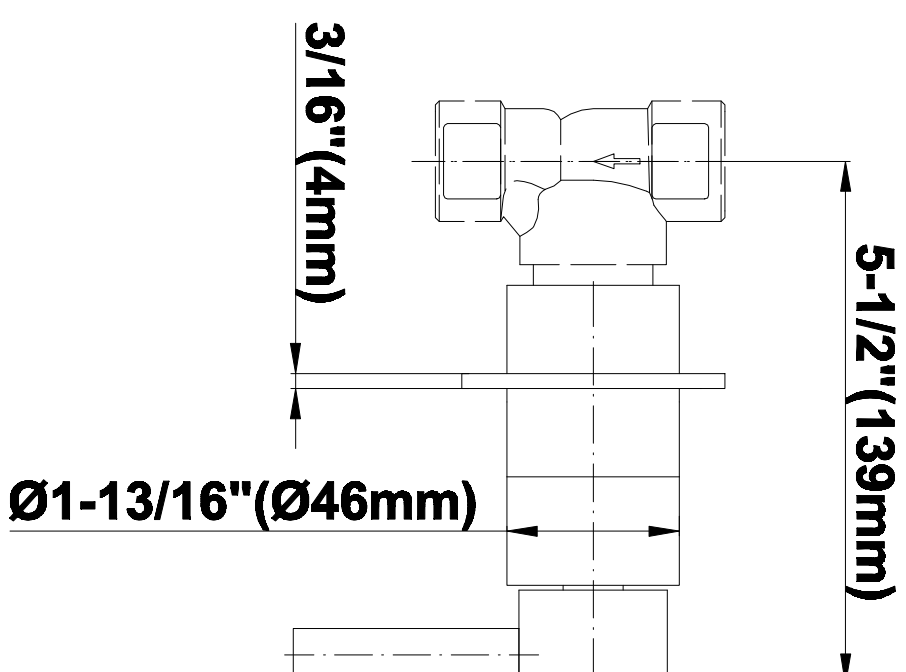

SHOWER
Contemporary Square
Thermostatic Set w/Body Sprays
& Handshower (Rough & Trim)
GC1.132A-LM39S

GRAFF®

Information

- 8" Rain Showerhead with 12" Wall-Mounted Shower Arm
- Flush-Mounted Swivel Body Sprays (3 pieces)
- Handshower Set w/Wall Bracket and Multi-function Handshower
- 3/4" Thermostatic Valve
- Stop/Volume Control Valves (3 pieces)
- Flow rates: showerhead \leq 1.8 max gpm, handshower \leq 1.5 max gpm, body sprays \leq 1.5 max gpm each
- Optional Extension Kit Available

Finishes

Polished
Chrome

Steelnox®
(Satin Nickel)

G-8095

SHOWER
8" Square Brass Showerhead
G-8438

GRAFF®

Information

- 1/4" thick
- 144 no-clog, easy-clean rubber spray nozzles
- Recommended use with ceiling shower arm
- Recommended for use at no more than 10 degrees tilt
- Showerhead flow rate ≤ 1.8 max gpm
- CALGreen