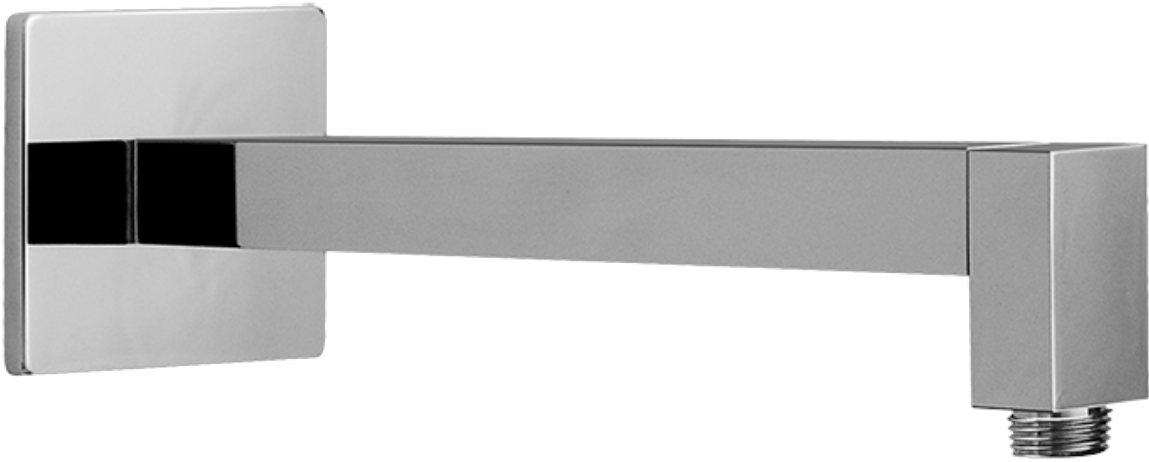

Finishes

Polished
Chrome

Steelnox®
(Satin Nickel)

SHOWER
Qubic Tre SOLID Trim Plate
w/Handle
G-8041-LM39S-T

GRAFF®

Information

- Single metal handle
- Decorative trim plate
- Use with G-8000 or G-8005 thermostatic rough valve
- To complete package, you must order rough valve
- ADA

Finishes

Polished
Chrome

SteeInox®
(Satin Nickel)

SHOWER
Qubic Tre SOLID Trim Plate
w/Handle
G-8095-LM39S-T

GRAFF®

Information

- Single metal handle
- Decorative trim plate
- Use with G-8070 or G-8075 thermostatic stop/volume control rough valve
- To complete package, you must order rough valve
- ADA

Finishes

Polished
Chrome

Steelnox[®]
(Satin Nickel)

G-8497

Shower Components

Contemporary Flush-Mount Body Spray with Solid Brass Swivel Head

Product Features

- 12 no-clog, easy-clean silicone jets
- Metal ball-joint allows for 18° angle adjustment of body spray
- Brass wall escutcheon and Flush-mounted trim
- 1/2" NPT female thread inlet
- Body spray flow rate ≤ 1.5 max gpm

SHOWER
Contemporary 12" Shower Arm
G-8530

GRAFF®

Information

- Includes arm and square flange
- 1/2" NPT male thread inlet
- For use with all showerheads (especially G-8438)

Finishes

Polished
Chrome

Steelnox®
(Satin Nickel)