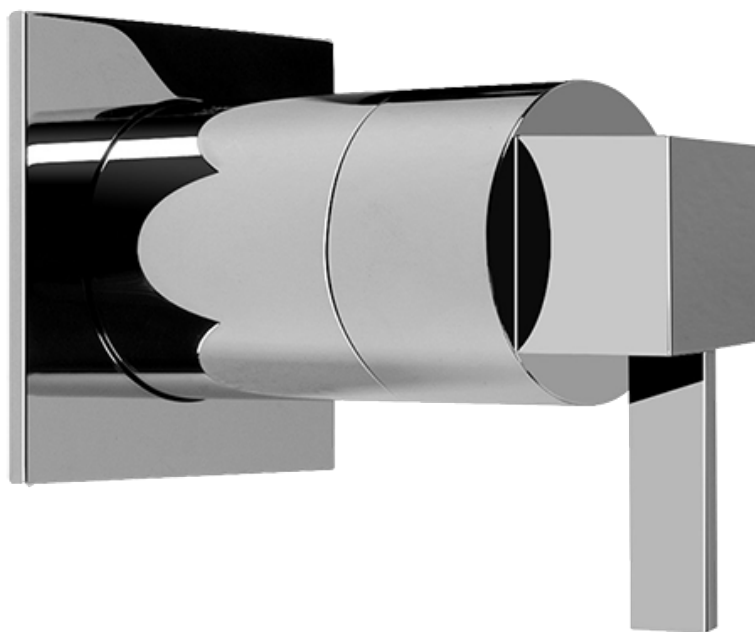

SHOWER
Contemporary Square
Thermostatic Set w/Body Sprays
& Handshower (Rough & Trim)
GC1.132A-LM39S

GRAFF®

Information

- 8" Rain Showerhead with 12" Wall-Mounted Shower Arm
- Flush-Mounted Swivel Body Sprays (3 pieces)
- Handshower Set w/Wall Bracket and Multi-function Handshower
- 3/4" Thermostatic Valve
- Stop/Volume Control Valves (3 pieces)
- Flow rates: showerhead \leq 1.8 max gpm, handshower \leq 1.5 max gpm, body sprays \leq 1.5 max gpm each
- Optional Extension Kit Available

Finishes

Polished
Chrome

Steelnox®
(Satin Nickel)

SHOWER
Qubic Tre SOLID Trim Plate
w/Handle
G-8041-LM39S-T

GRAFF®

Information

- Single metal handle
- Decorative trim plate
- Use with G-8000 or G-8005 thermostatic rough valve
- To complete package, you must order rough valve
- ADA

Finishes

Polished
Chrome

SteeInox®
(Satin Nickel)

SHOWER
Qubic Tre SOLID Trim Plate
w/Handle
G-8095-LM39S-T

GRAFF®

Information

- Single metal handle
- Decorative trim plate
- Use with G-8070 or G-8075 thermostatic stop/volume control rough valve
- To complete package, you must order rough valve
- ADA

Finishes

Polished
Chrome

Steelnox®
(Satin Nickel)

G-8095

SHOWER
8" Square Brass Showerhead
G-8438

GRAFF®

Information

- 1/4" thick
- 144 no-clog, easy-clean rubber spray nozzles
- Recommended use with ceiling shower arm
- Recommended for use at no more than 10 degrees tilt
- Showerhead flow rate ≤ 1.8 max gpm
- CALGreen