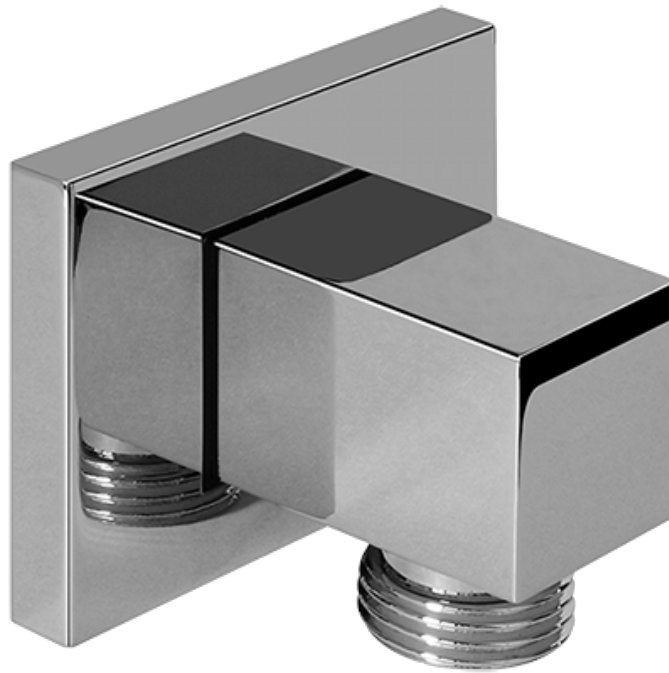

Finishes

Polished
Chrome

Steelnox®
(Satin Nickel)

SHOWER
Qubic Tre SOLID Trim Plate
w/Handle
G-8041-LM39S-T

GRAFF®

Information

- Single metal handle
- Decorative trim plate
- Use with G-8000 or G-8005 thermostatic rough valve
- To complete package, you must order rough valve
- ADA

Finishes

Polished
Chrome

Steelnox[®]
(Satin Nickel)

G-8497

Shower Components

Contemporary Flush-Mount Body Spray with Solid Brass Swivel Head

Product Features

- 12 no-clog, easy-clean silicone jets
- Metal ball-joint allows for 18° angle adjustment of body spray
- Brass wall escutcheon and Flush-mounted trim
- 1/2" NPT female thread inlet
- Body spray flow rate ≤ 1.5 max gpm

G-8632

Contemporary Square Wall Bracket for Handshower

Product Features

- Solid brass construction

Available Finishes

- Polished Chrome
G-8632-PC
- Steelnox[®]
G-8632-SN

Warranty

- Limited lifetime warranty

www.graff-faucets.com | phone: 800-954-4723

SHOWER
Contemporary Square Wall Supply
Elbow
G-8633

GRAFF®

Information

- 1/2" NPT female thread inlet

Finishes

Polished
Chrome

Steelnox®
(Satin Nickel)