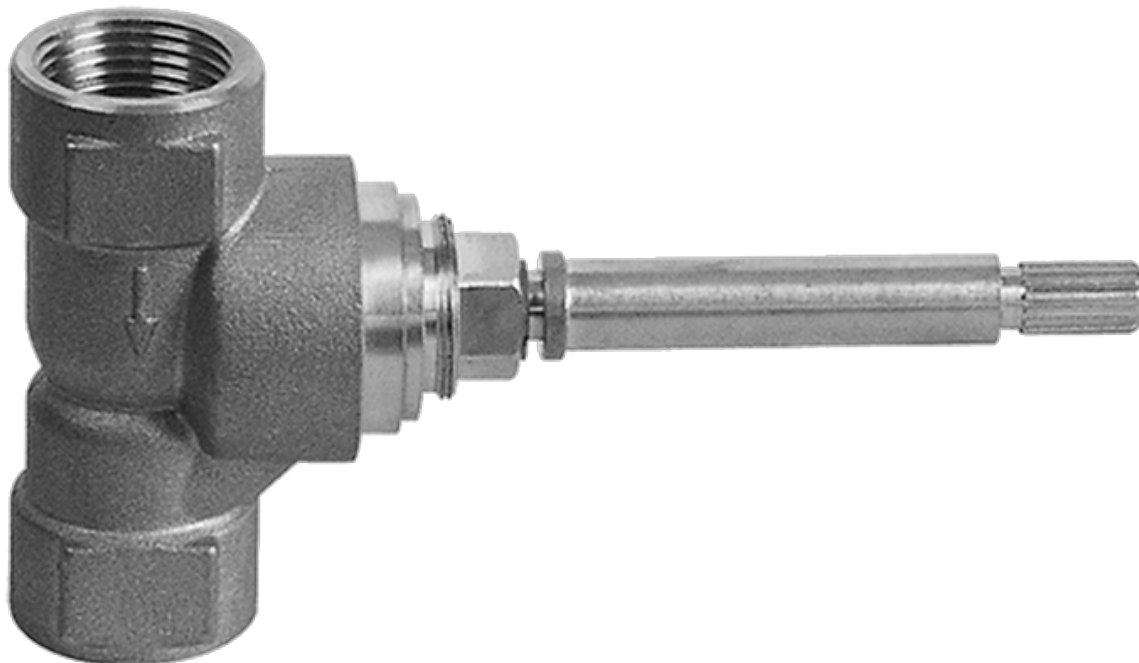

SHOWER
Rough
G-8075

GRAFF®

Information

- 3/4" universal inlets/outlets with female threads
- Supplied with protective plastic cover

Finishes

Polished
Chrome

SteeInox®
(Satin Nickel)