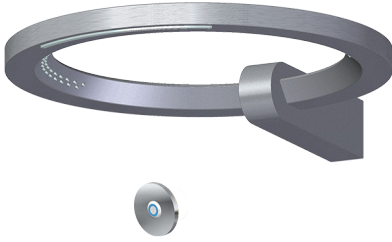

## Information

- Wall-mounted installation
- 6-color LED chromotherapy lighting
- Dual-function water feature with cascade & waterfall shower settings
- Features no-clog, easy-clean nozzles
- Flow rates: rain shower  $\leq 2.0$  max gpm, waterfall  $\leq 2.0$  max gpm
- Includes wall-mount button for LED control box
- CALGreen

### Product Features

- Wall-mounted installation
- 6-color LED chromotherapy lighting
- Dual-function water feature with waterfall and rain shower settings
- Features no-clog, easy-clean spray nozzles
- Flow rates: rain shower  $\leq 2.0$  max gpm, waterfall  $\leq 2.0$  max gpm
- Includes wall-mount button for LED control box

## Product Features

- Wall-mounted installation
- 6-color LED chromotherapy lighting
- Dual-function water feature with waterfall and rain shower settings
- Features no-clog, easy-clean spray nozzles
- Flow rates: rain shower  $\leq 2.0$  max gpm, waterfall  $\leq 2.0$  max gpm
- Includes wall-mount button for LED control box