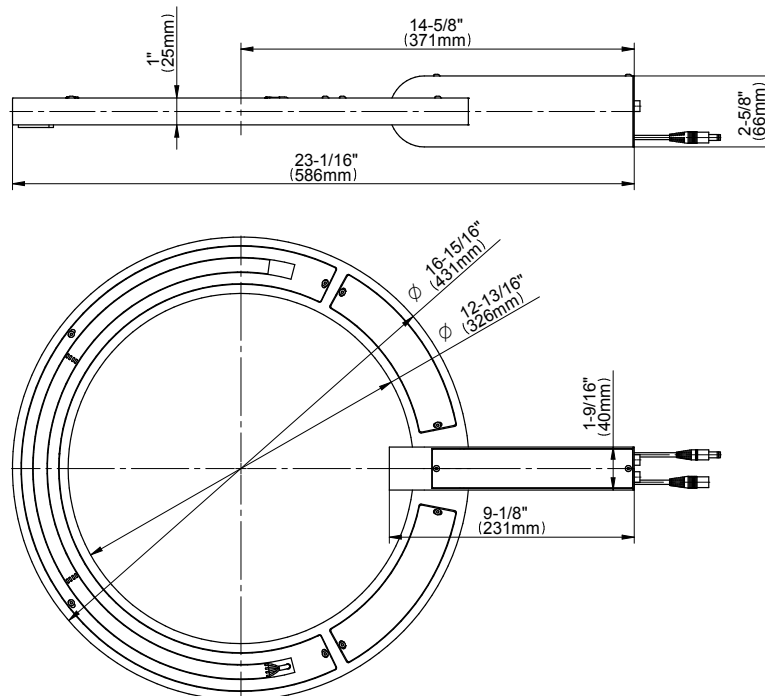

Warranty

- Limited lifetime warranty

For complete warranty information go to
www.graff-designs.com/en-nam/warranty