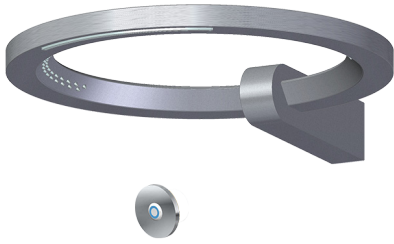

## Information

- Wall-mounted installation
- 6-color LED chromotherapy lighting
- Dual-function water feature with cascade & waterfall shower settings
- Features no-clog, easy-clean nozzles
- Flow rates: rain shower  $\leq 2.0$  max gpm, waterfall  $\leq 2.0$  max gpm
- Includes wall-mount button for LED control box
- CALGreen

### Product Features

- Wall-mounted installation
- 6-color LED chromotherapy lighting
- Dual-function water feature with waterfall and rain shower settings
- Features no-clog, easy-clean spray nozzles
- Flow rates: rain shower  $\leq 2.0$  max gpm, waterfall  $\leq 2.0$  max gpm
- Includes wall-mount button for LED control box

## Product Features

- Wall-mounted installation
- 6-color LED chromotherapy lighting
- Dual-function water feature with waterfall and rain shower settings
- Features no-clog, easy-clean spray nozzles
- Flow rates: rain shower  $\leq 2.0$  max gpm, waterfall  $\leq 2.0$  max gpm
- Includes wall-mount button for LED control box