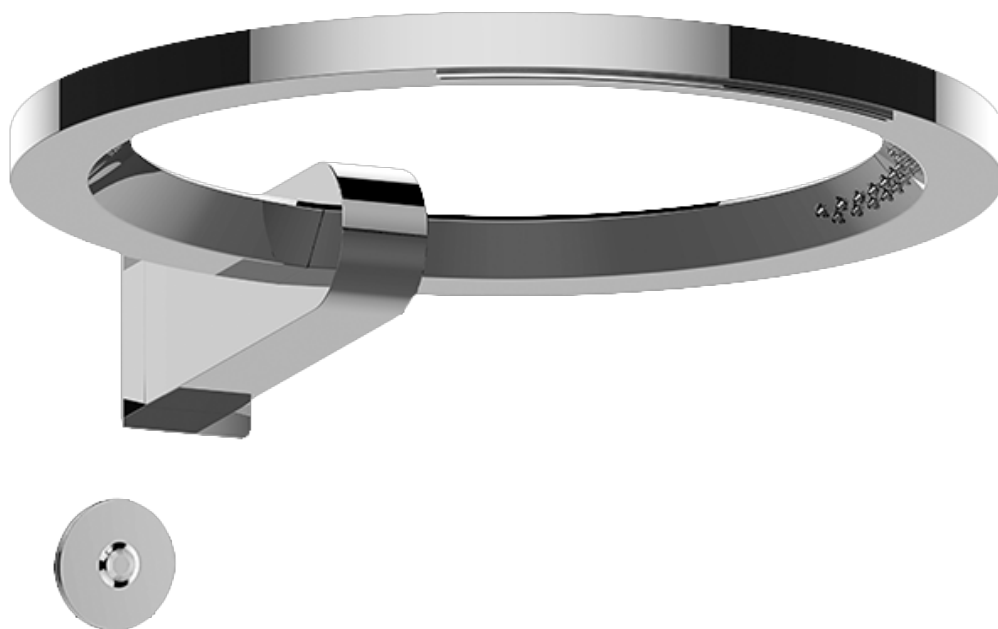

### Product Features

- Wall-mounted installation
- 6-color LED chromotherapy lighting
- Dual-function water feature with waterfall and rain shower settings
- Features no-clog, easy-clean spray nozzles
- Flow rates: rain shower  $\leq 2.0$  max gpm, waterfall  $\leq 2.0$  max gpm
- Includes wall-mount button for LED control box

## Information

- Wall-mounted installation
- 6-color LED chromotherapy lighting
- Dual-function water feature with cascade & waterfall shower settings
- Features no-clog, easy-clean nozzles
- Flow rates: rain shower  $\leq 2.0$  max gpm, waterfall  $\leq 2.0$  max gpm
- Includes wall-mount button for LED control box
- CALGreen