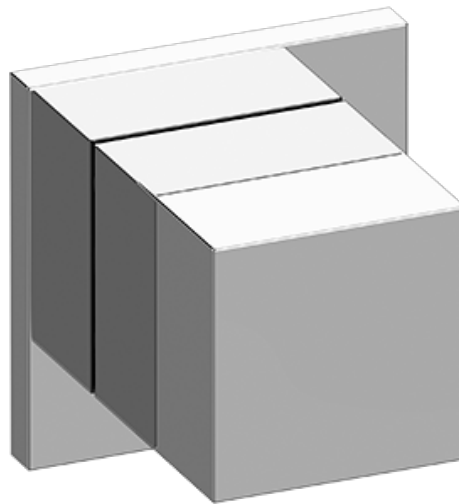

SHOWER
M-Series Square Three-Way
Diverter Valve Trim Plate and
Handle
G-8072-SH1-T

Information

- Single metal handle
- Decorative trim plate
- Use with G-8053 3-way diverter control rough valve WITH off function
- To complete package, you must order rough valve

Finishes

G-8072-SH1-T

M-Series

Square M-Series 3-Way Diverter Valve Trim with Handle

GRAFF[®]
CUTTING EDGE DESIGN

Product Features

- Single metal handle
- Decorative trim plate
- Use with G-8053 3-way diverter control rough valve WITH off function
- To complete package, you must order rough valves