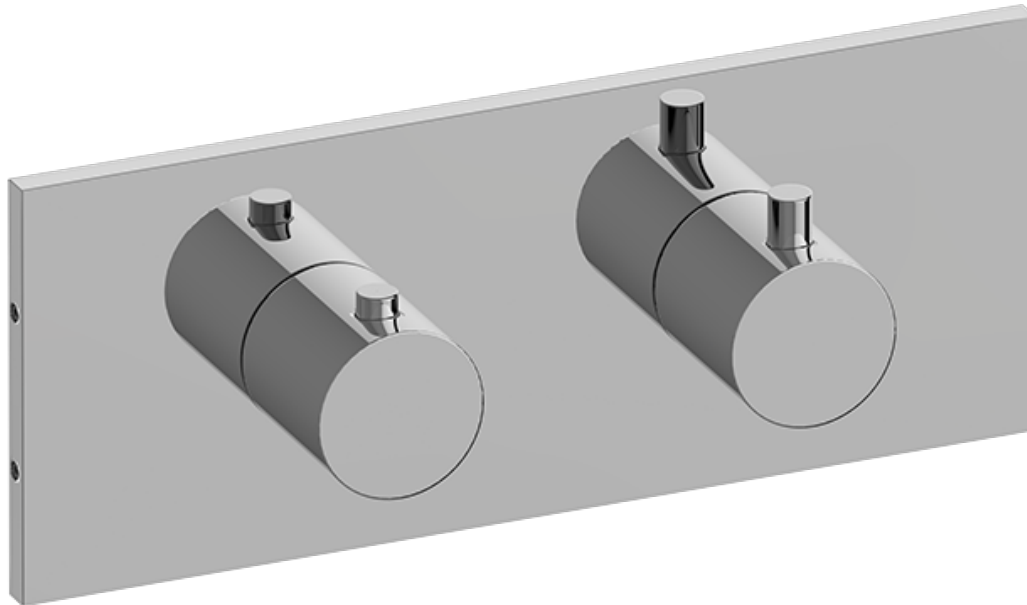

SHOWER  
 Square M-Series Horizontal Valve  
 Trim with Two Handles  
**G-8048H-RH0-T**

**Information**

- Two metal handles
- Decorative trim plate
- To complete package, you must order rough valves

**Finishes**