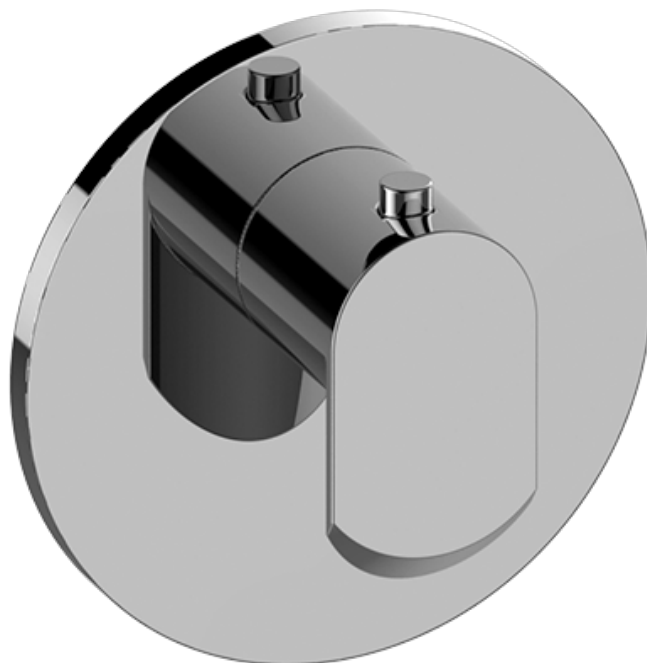

## Information

- 3/4" thermostatic valve and trim
- 3/4" 2-way diverter valve and trim (2 pieces)
- G-8225 dual-function, stainless steel showerhead, with rainfall and cascade settings, features 100 no-clog, easy-clean spray nozzles
- Flush-mounted swivel body sprays (3 pieces)
- Handshower set with wall bracket and 59" hose
- Optional extension kit
- Flow rates: rainfall  $\leq 1.8$  max gpm, cascade  $\leq 1.8$  max gpm, handshower  $\leq 1.5$  max gpm, body sprays  $\leq 1.5$  max gpm each
- ADA

### Information

- Single metal handle
- Decorative trim plate
- Use with G-8006 thermostatic rough valve
- To complete package, you must order rough valve
- ADA