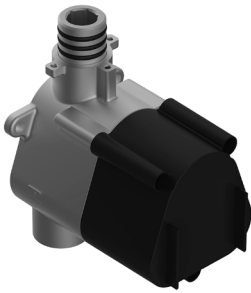

## Information

- 3/4" thermostatic valve and trim
- 3/4" 2-way diverter valve and trim (2 pieces)
- G-8225 dual-function, stainless steel showerhead, with rainfall and cascade settings, features 100 no-clog, easy-clean spray nozzles
- Flush-mounted swivel body sprays (3 pieces)
- Handshower set with wall bracket and 59" hose
- Optional extension kit
- Flow rates: rainfall  $\leq 1.8$  max gpm, cascade  $\leq 1.8$  max gpm, handshower  $\leq 1.5$  max gpm, body sprays  $\leq 1.5$  max gpm each
- ADA

SHOWER  
Thermostatic Rough Valve  
**G-8006**

**GRAFF®**

---

# G-8006

M-Series

3/4" Concealed Thermostatic Rough Valve