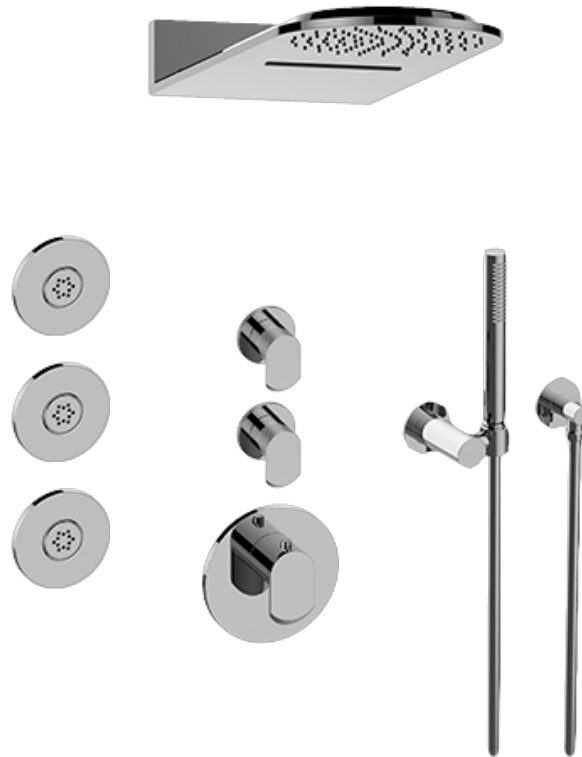

SHOWER  
M-Series Full Thermostatic  
Shower System  
**GL3.123SE-LM45E0**

---

**GRAFF®**

## Information

- 3/4" thermostatic valve and trim
- 3/4" 2-way diverter valve and trim (2 pieces)
- G-8225 dual-function, stainless steel showerhead, with rainfall and cascade settings, features 100 no-clog, easy-clean spray nozzles
- Flush-mounted swivel body sprays (3 pieces)
- Handshower set with wall bracket and 59" hose
- Optional extension kit
- Flow rates: rainfall  $\leq 1.8$  max gpm, cascade  $\leq 1.8$  max gpm, handshower  $\leq 1.5$  max gpm, body sprays  $\leq 1.5$  max gpm each
- ADA

SHOWER  
Thermostatic Rough Valve  
**G-8006**

**GRAFF®**

---