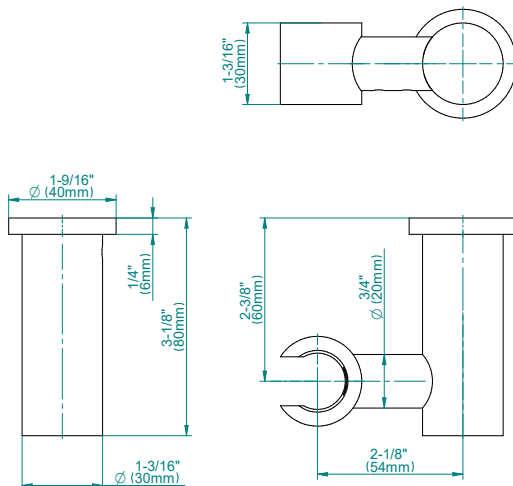

Product Features

- Solid brass construction
- Swivel holder

Warranty

- Limited lifetime warranty

For complete warranty information go to www.graff-designs.com/en-nam/warranty

Available Finishes

- Polished Chrome
  G-8642-PC
- Polished Nickel
  G-8642-PN
- Brushed Nickel
  G-8642-BNi
- Unfinished Brushed Brass*
  G-8642-UBB*
- Unfinished Brass*
  G-8642-UB*
- Matte Black*
  G-8642-MBK*
- Architectural Black*
  G-8642-BK*
- Architectural White*
  G-8642-WT*
- Steelnox (Satin Nickel)*
  G-8642-SN*
- Olive Brass*
  G-8642-OB*
- Gunmetal*
  G-8642-GM*
- Vintage Brushed Brass*
  G-8642-VBB*
- OR'osa PVD*
  G-8642-RG*
- Brushed OR'osa PVD*
  G-8642-BRG*
- Onyx PVD*
  G-8642-OX*
- Brushed Onyx PVD*
  G-8642-BOX*
- Polished Brass PVD*
  G-8642-PB*
- Brushed Brass PVD*
  G-8642-BB*
- 24K Brushed Gold*
  G-8642-BAU*
- 24K Gold*
  G-8642-AU*
- Gunmetal Distressed*
  G-8642-GMD*

* Special order finish- call for availability