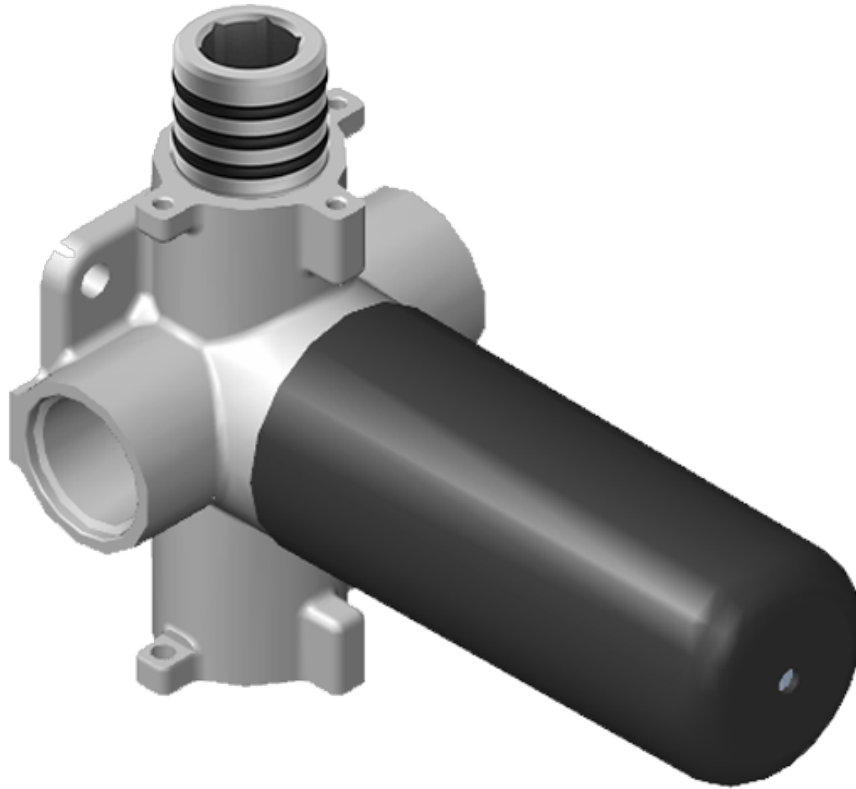

## Information

- 3/4" thermostatic valve and trim
- 3/4" 2-way diverter valve and trim (2 pieces)
- G-8225 dual-function, stainless steel showerhead, with rainfall and cascade settings, features 100 no-clog, easy-clean spray nozzles
- Flush-mounted swivel body sprays (3 pieces)
- Handshower set with wall bracket and 59" hose
- Optional extension kit
- Flow rates: rainfall  $\leq 1.8$  max gpm, cascade  $\leq 1.8$  max gpm, handshower  $\leq 1.5$  max gpm, body sprays  $\leq 1.5$  max gpm each
- ADA

## PHASE Series

SHOWER  
Two-Way Diverter Volume Control  
Valve WITH Off Function and Pass-  
Through  
**G-8052**

---

**GRAFF®**