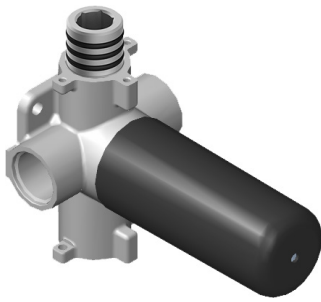

SHOWER  
Thermostatic Rough Valve  
**G-8006**

**GRAFF®**

---

## PHASE Series

SHOWER  
Two-Way Diverter Volume Control  
Valve WITH Off Function and Pass-  
Through  
**G-8052**

---

**GRAFF®**

### Information

- 11.7 gpm @ 60 psi
- 3/4" universal inlets/outlets with female threads
- Operates one function at a time
- Stacking inlet and pass-through port feature
- Supplied with protective plastic cover
- CALGreen compliant depending on functions

### Finishes

Polished  
Chrome

**G-8052** M-Series  
 2-Way Diverter Volume Control Valve  
 WITH Off Function and Pass-Through

**Product Features**

- 12.1 gpm @ 60 psi
- 3/4" universal inlets/outlets with female threads
- Stacking inlet and pass-through port feature
- Supplied with protective plastic cover
- CalGreen compliant dependent on functions