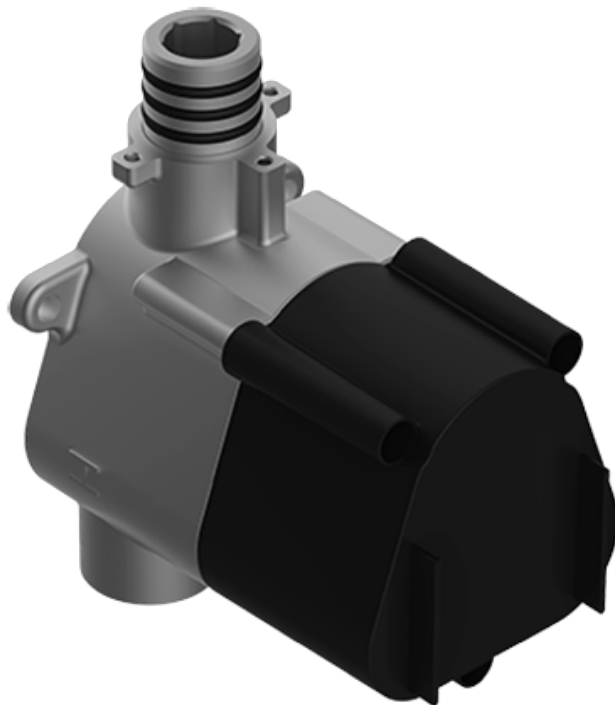

SHOWER  
M-Series Full Thermostatic  
Shower System  
**GL3.123SE-LM45E0**

---

**GRAFF®**

## Information

- 3/4" thermostatic valve and trim
- 3/4" 2-way diverter valve and trim (2 pieces)
- G-8225 dual-function, stainless steel showerhead, with rainfall and cascade settings, features 100 no-clog, easy-clean spray nozzles
- Flush-mounted swivel body sprays (3 pieces)
- Handshower set with wall bracket and 59" hose
- Optional extension kit
- Flow rates: rainfall  $\leq 1.8$  max gpm, cascade  $\leq 1.8$  max gpm, handshower  $\leq 1.5$  max gpm, body sprays  $\leq 1.5$  max gpm each
- ADA

SHOWER  
Thermostatic Rough Valve  
**G-8006**

**GRAFF®**

---

# G-8006

M-Series

3/4" Concealed Thermostatic Rough Valve