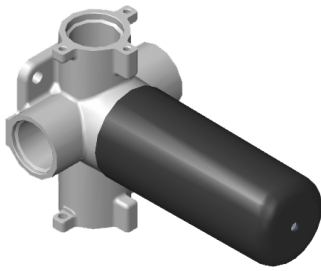

Finishes

Polished
Chrome

G-8006

M-Series

3/4" Concealed Thermostatic Rough Valve

Product Features

- 12.9 gpm @ 60 psi
- 3/4" universal inlets
- Built-in service stops
- Stacking outlet feature
- Complete serviceability from front of all units
- Supplied with protective plastic cover
- CalGreen compliant dependent on functions

Finishes

Polished
Chrome

G-8043-LM38E

QUBIC Series

SHOWER
Three-Way Diverter Control Valve
WITH Off Function (No Pass-
Through)
G-8053

GRAFF®

Information

- ~11.4 gpm @ 60 psi
- 3/4" universal inlets/outlets with female threads
- Operates one function at a time
- Stacking inlet feature
- Supplied with protective plastic cover
- CALGreen compliant depending on functions

Finishes

Polished
Chrome

G-8053

M-Series

3-Way Diverter Control Valve WITH Off Function (No Pass-Through)

Product Features

- 3/4" universal inlets/outlets with female threads
- Stacking inlet feature
- Supplied with protective plastic cover
- CalGreen compliant dependent on functions

www.graff-faucets.com | phone: 800-954-4723

SHOWER
Qubic M-Series 3-Way Diverter
Valve Trim with Handle
G-8072-LM38E1

GRAFF[®]

Information

- Single metal handle and decorative trim plate
- Use with G-8053 3-Way Diverter Control Valve WITH Off Function
- ADA