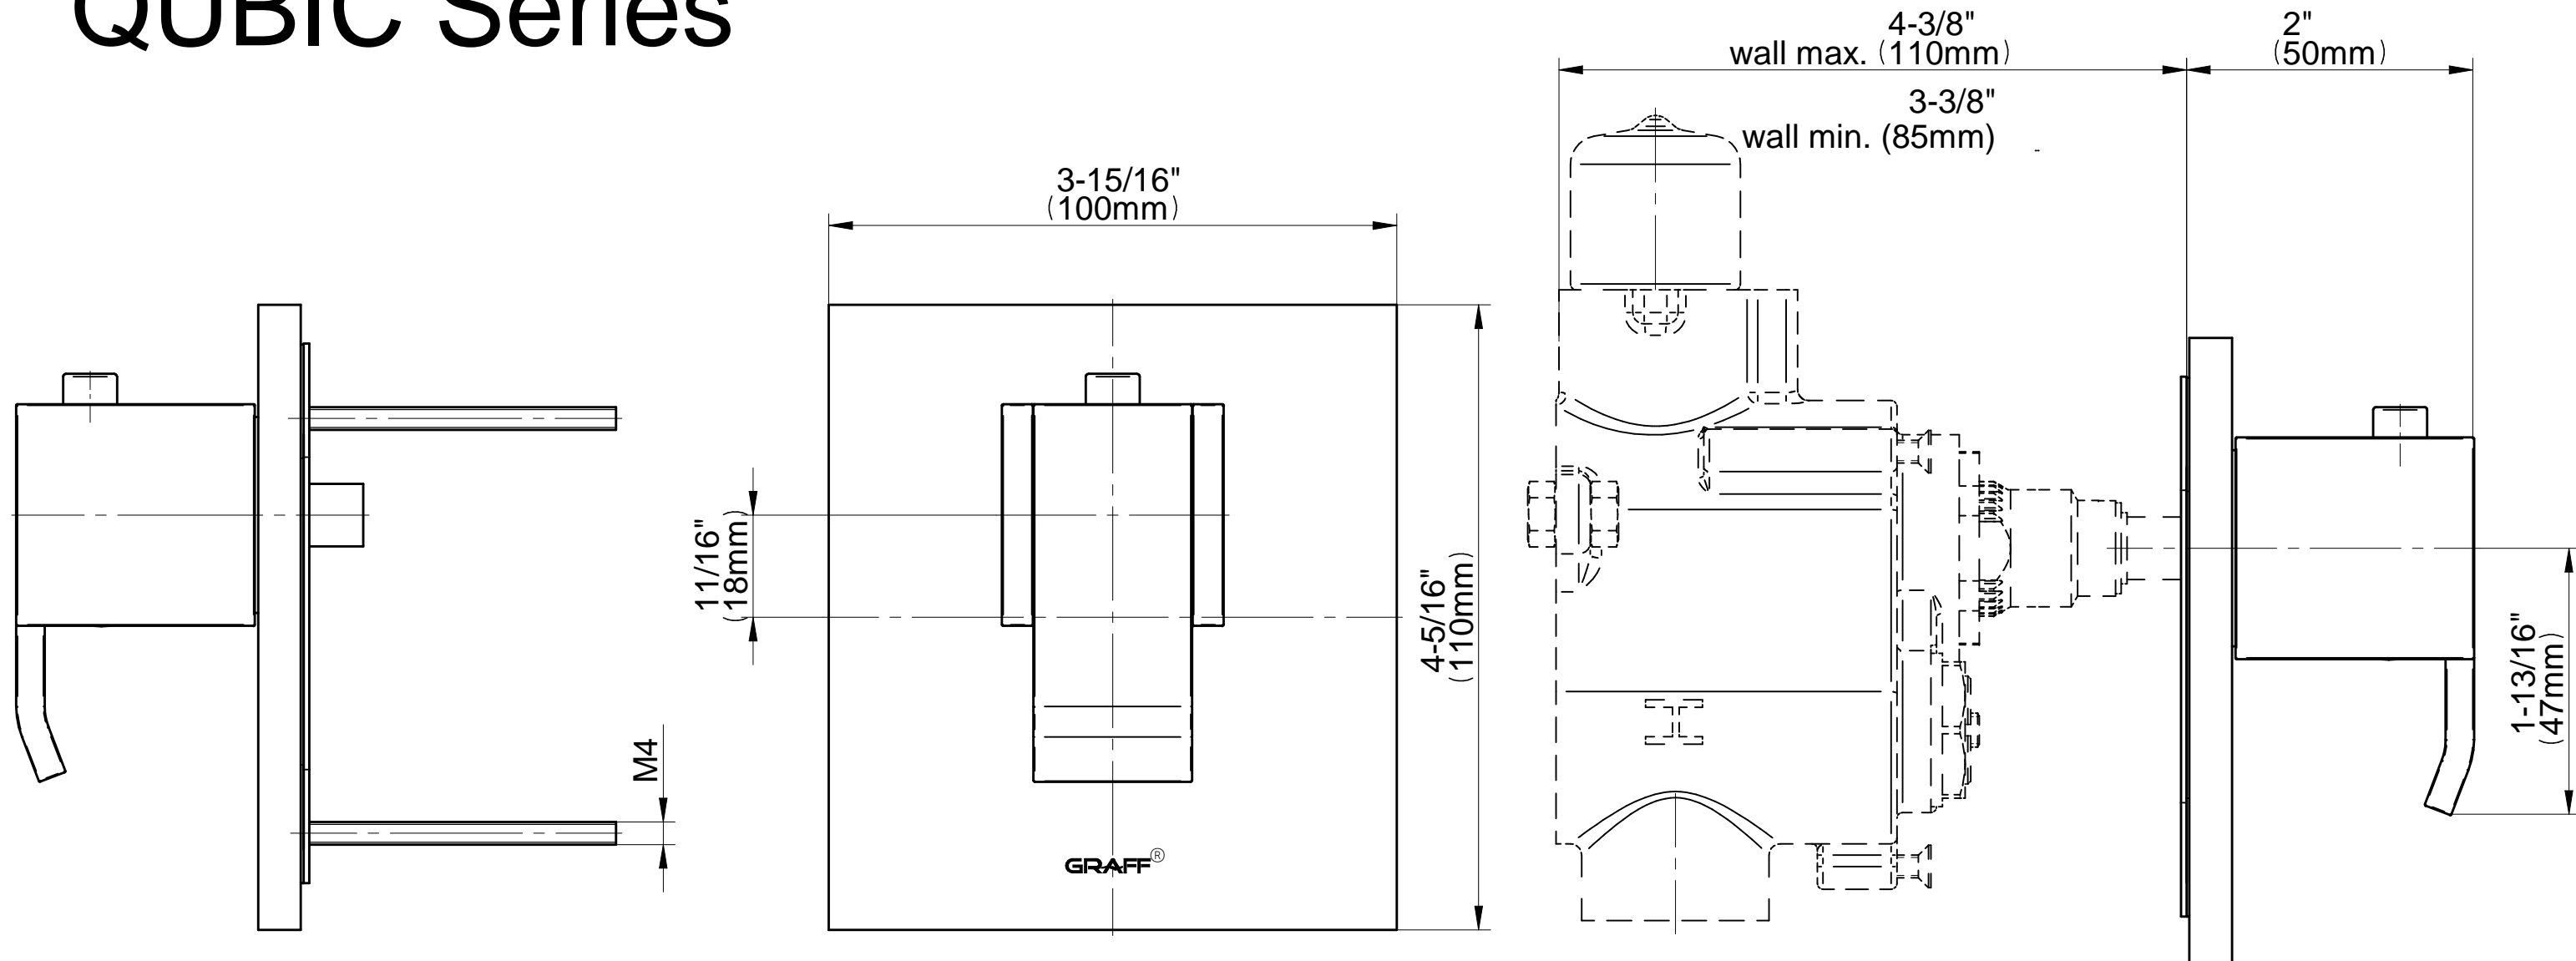

SHOWER
M-Series Thermostatic Shower
System - Shower
AQ2.000SG-LM38E0

GRAFF®

Information

- 3/4" thermostatic valve and trim
- 3/4" 3-way diverter valve and trim
- Rainfall, rain curtain and cascade water functions
- Showerhead features no-clog, easy-clean spray nozzles
- Wall-mounted, battery-powered controller and holder; controls LED chromotherapy lighting
- Optional extension kit
- Showerhead flow rate ≤ 1.8 gpm
- ADA

www.graff-faucets.com | phone: 800-954-4723

SHOWER
Qubic M-Series Thermostatic
Valve Trim with Handle
G-8043-LM38E-T

GRAFF[®]

Information

- Single metal handle and decorative trim plate
- Use with G-8006 thermostatic rough valve
- ADA

Finishes

Polished
Chrome

G-8043-LM38E

QUBIC Series

SHOWER
Three-Way Diverter Control Valve
WITH Off Function (No Pass-
Through)
G-8053

GRAFF®

Information

- ~11.4 gpm @ 60 psi
- 3/4" universal inlets/outlets with female threads
- Operates one function at a time
- Stacking inlet feature
- Supplied with protective plastic cover
- CALGreen compliant depending on functions