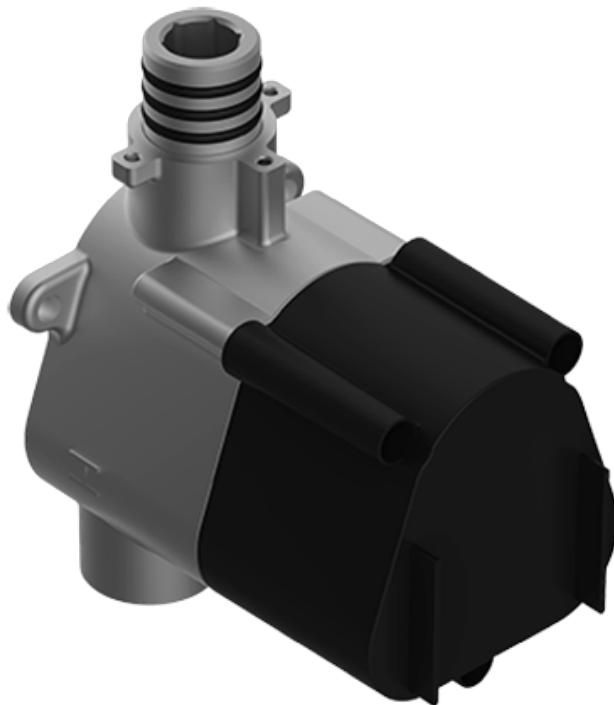

SHOWER
M-Series Thermostatic Shower
System - Shower
AQ2.000SG-LM38E0

GRAFF®

Information

- 3/4" thermostatic valve and trim
- 3/4" 3-way diverter valve and trim
- Rainfall, rain curtain and cascade water functions
- Showerhead features no-clog, easy-clean spray nozzles
- Wall-mounted, battery-powered controller and holder; controls LED chromotherapy lighting
- Optional extension kit
- Showerhead flow rate ≤ 1.8 gpm
- ADA

SHOWER
Thermostatic Rough Valve
G-8006

GRAFF®

Information

- 12.9 gpm @ 60 psi
- 3/4" universal inlets
- Built-in service stops
- Stacking outlet feature
- Complete serviceability from front of all units
- Supplied with protective plastic cover
- CalGreen compliant dependent on functions

Finishes

Polished
Chrome

G-8006

M-Series

3/4" Concealed Thermostatic Rough Valve

Product Features

- 12.9 gpm @ 60 psi
- 3/4" universal inlets
- Built-in service stops
- Stacking outlet feature
- Complete serviceability from front of all units
- Supplied with protective plastic cover
- CalGreen compliant dependent on functions

Finishes

Polished
Chrome

G-8043-LM38E

QUBIC Series

SHOWER
Three-Way Diverter Control Valve
WITH Off Function (No Pass-
Through)
G-8053

GRAFF®

Information

- ~11.4 gpm @ 60 psi
- 3/4" universal inlets/outlets with female threads
- Operates one function at a time
- Stacking inlet feature
- Supplied with protective plastic cover
- CALGreen compliant depending on functions