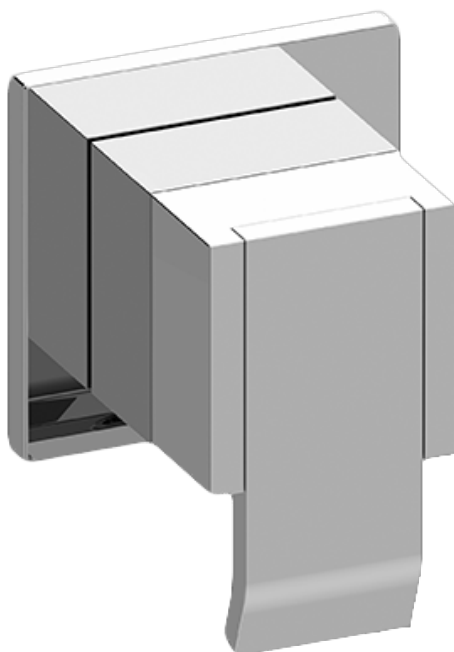

SHOWER
M-Series Thermostatic Shower
System - Shower
AQ2.000SG-LM38E0

GRAFF®

Information

- 3/4" thermostatic valve and trim
- 3/4" 3-way diverter valve and trim
- Rainfall, rain curtain and cascade water functions
- Showerhead features no-clog, easy-clean spray nozzles
- Wall-mounted, battery-powered controller and holder; controls LED chromotherapy lighting
- Optional extension kit
- Showerhead flow rate ≤ 1.8 gpm
- ADA

Finishes

Polished
Chrome

G-8053

M-Series

3-Way Diverter Control Valve WITH Off Function (No Pass-Through)

Product Features

- 3/4" universal inlets/outlets with female threads
- Stacking inlet feature
- Supplied with protective plastic cover
- CalGreen compliant dependent on functions

www.graff-faucets.com | phone: 800-954-4723

SHOWER
Qubic M-Series 3-Way Diverter
Valve Trim with Handle
G-8072-LM38E1

GRAFF[®]

Information

- Single metal handle and decorative trim plate
- Use with G-8053 3-Way Diverter Control Valve WITH Off Function
- ADA

Finishes

Polished
Chrome

G-8072-LM38E1

Qubic Collection

M-Series 3-Way Diverter Valve Trim with Handle

GRAFF[®]
CUTTING EDGE DESIGN

Product Features

- Single metal handle and decorative trim plate
- Use with G-8053 3-Way Diverter Control Valve WITH Off Function