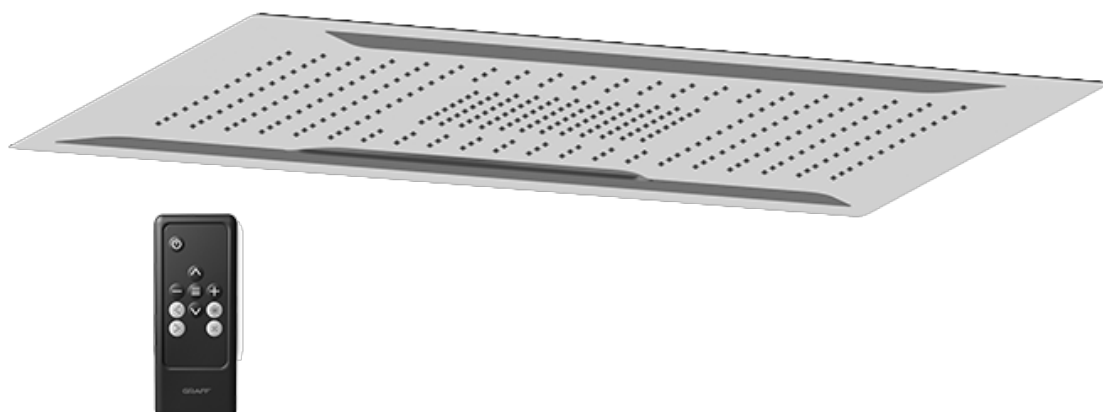

Finishes

Polished
Chrome

G-8072-LM38E1

Qubic Collection

M-Series 3-Way Diverter Valve Trim with Handle

GRAFF[®]
CUTTING EDGE DESIGN

Product Features

- Single metal handle and decorative trim plate
- Use with G-8053 3-Way Diverter Control Valve WITH Off Function

www.graff-designs.com | phone: 800-954-4723

SHOWER
Ceiling-Mount Showerhead
System
G-8221

GRAFF[®]

Information

- Rainfall, rain curtain and cascade water functions
- 6-color LED chromotherapy lighting
- Battery powered LED controller with wall-mounted holder
- No-clog, easy-clean spray nozzles
- Showerhead flow rate ≤ 1.8 max gpm
- CALGreen