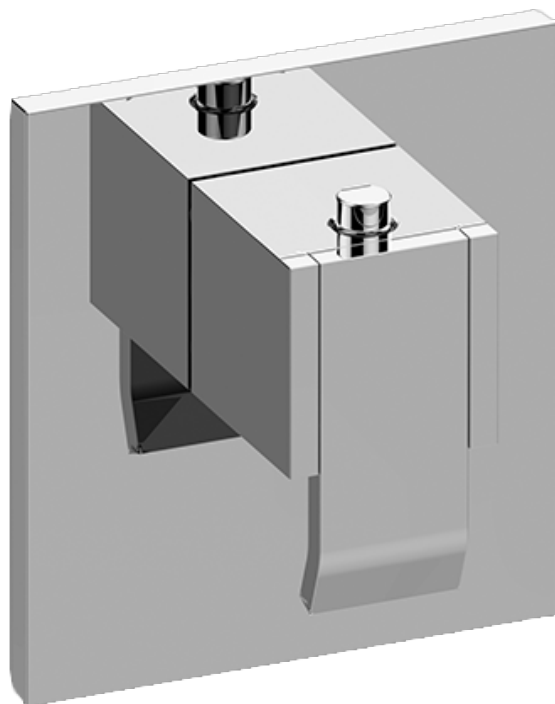

SHOWER
M-Series Thermostatic Shower
System - Shower
AQ2.000SG-LM38E0

GRAFF®

Information

- 3/4" thermostatic valve and trim
- 3/4" 3-way diverter valve and trim
- Rainfall, rain curtain and cascade water functions
- Showerhead features no-clog, easy-clean spray nozzles
- Wall-mounted, battery-powered controller and holder; controls LED chromotherapy lighting
- Optional extension kit
- Showerhead flow rate ≤ 1.8 gpm
- ADA

Finishes

Polished
Chrome

G-8006

M-Series

3/4" Concealed Thermostatic Rough Valve

Product Features

- 12.9 gpm @ 60 psi
- 3/4" universal inlets
- Built-in service stops
- Stacking outlet feature
- Complete serviceability from front of all units
- Supplied with protective plastic cover
- CalGreen compliant dependent on functions

www.graff-faucets.com | phone: 800-954-4723

SHOWER
Qubic M-Series Thermostatic
Valve Trim with Handle
G-8043-LM38E-T

GRAFF[®]

Information

- Single metal handle and decorative trim plate
- Use with G-8006 thermostatic rough valve
- ADA

Finishes

Polished
Chrome

G-8043-LM38E

QUBIC Series

SHOWER
Three-Way Diverter Control Valve
WITH Off Function (No Pass-
Through)
G-8053

GRAFF®

Information

- ~11.4 gpm @ 60 psi
- 3/4" universal inlets/outlets with female threads
- Operates one function at a time
- Stacking inlet feature
- Supplied with protective plastic cover
- CALGreen compliant depending on functions