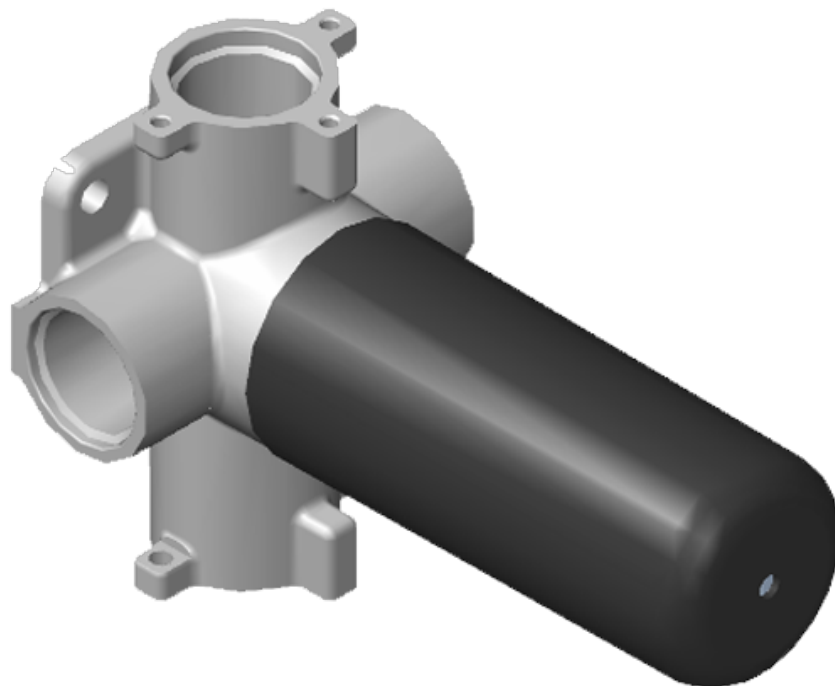

SHOWER
M-Series Thermostatic Shower
System - Shower
AQ2.000SG-LM38E0

GRAFF®

Information

- 3/4" thermostatic valve and trim
- 3/4" 3-way diverter valve and trim
- Rainfall, rain curtain and cascade water functions
- Showerhead features no-clog, easy-clean spray nozzles
- Wall-mounted, battery-powered controller and holder; controls LED chromotherapy lighting
- Optional extension kit
- Showerhead flow rate ≤ 1.8 gpm
- ADA

www.graff-faucets.com | phone: 800-954-4723

SHOWER
Qubic M-Series Thermostatic
Valve Trim with Handle
G-8043-LM38E-T

GRAFF[®]

Information

- Single metal handle and decorative trim plate
- Use with G-8006 thermostatic rough valve
- ADA

Finishes

Polished
Chrome

G-8043-LM38E

QUBIC Series

SHOWER
Three-Way Diverter Control Valve
WITH Off Function (No Pass-
Through)
G-8053

GRAFF®

Information

- ~11.4 gpm @ 60 psi
- 3/4" universal inlets/outlets with female threads
- Operates one function at a time
- Stacking inlet feature
- Supplied with protective plastic cover
- CALGreen compliant depending on functions

Finishes

Polished
Chrome

G-8053

M-Series

3-Way Diverter Control Valve WITH Off Function (No Pass-Through)

Product Features

- 3/4" universal inlets/outlets with female threads
- Stacking inlet feature
- Supplied with protective plastic cover
- CalGreen compliant dependent on functions