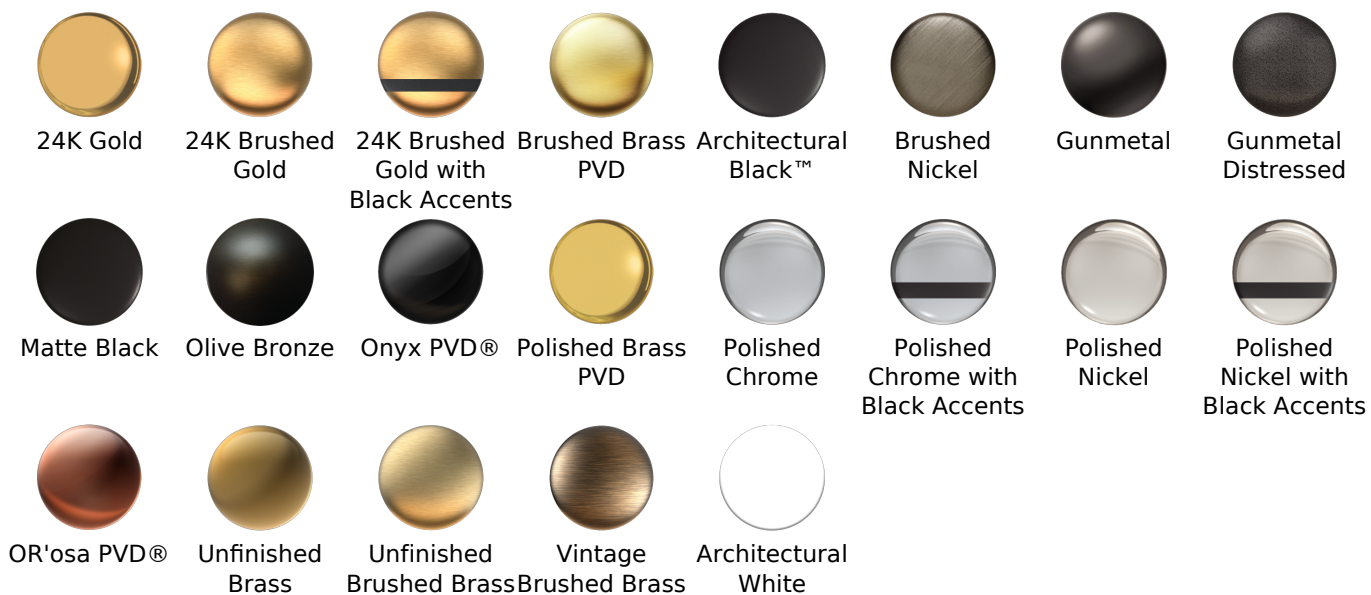

#### Available Finishes

- Polished Chrome  
G-8508-PC
- Brushed Nickel  
G-8508-BNi
- Polished Nickel  
G-8508-PN
- Unfinished Brass\*  
G-8508-UB\*
- Unfinished Brushed Brass\*  
G-8508-UBB\*
- Matte Black\*  
G-8508-MBK\*
- Architectural Black\*  
G-8508-BK\*
- Architectural White\*  
G-8508-WT\*
- Steelnox (Satin Nickel)\*  
G-8508-SN\*
- Olive Bronze\*  
G-8508-OB\*
- Gunmetal\*  
G-8508-GM\*
- Vintage Brushed Brass\*  
G-8508-VBB\*
- OR'osa PVD\*  
G-8508-RG\*
- Onyx PVD\*  
G-8508-OX\*
- Polished Brass PVD\*  
G-8508-PB\*
- Brushed Brass PVD\*  
G-8508-BB\*
- 24K Gold\*  
G-8508-AU\*
- 24K Brushed Gold\*  
G-8508-BAU\*

## Finishes

**Finishes**

							
24K Gold	24K Brushed Gold	24K Brushed Gold with Black Accents	Brushed Brass PVD	Architectural Black™	Brushed Nickel	Gunmetal	Gunmetal Distressed
							
Matte Black	Olive Bronze	Onyx PVD®	Polished Brass PVD	Polished Chrome	Polished Chrome with Black Accents	Polished Nickel	Polished Nickel with Black Accents
							
OR'osa PVD®	Unfinished	Unfinished	Vintage	Architectural			

Brass    Brushed BrassBrushed Brass    White