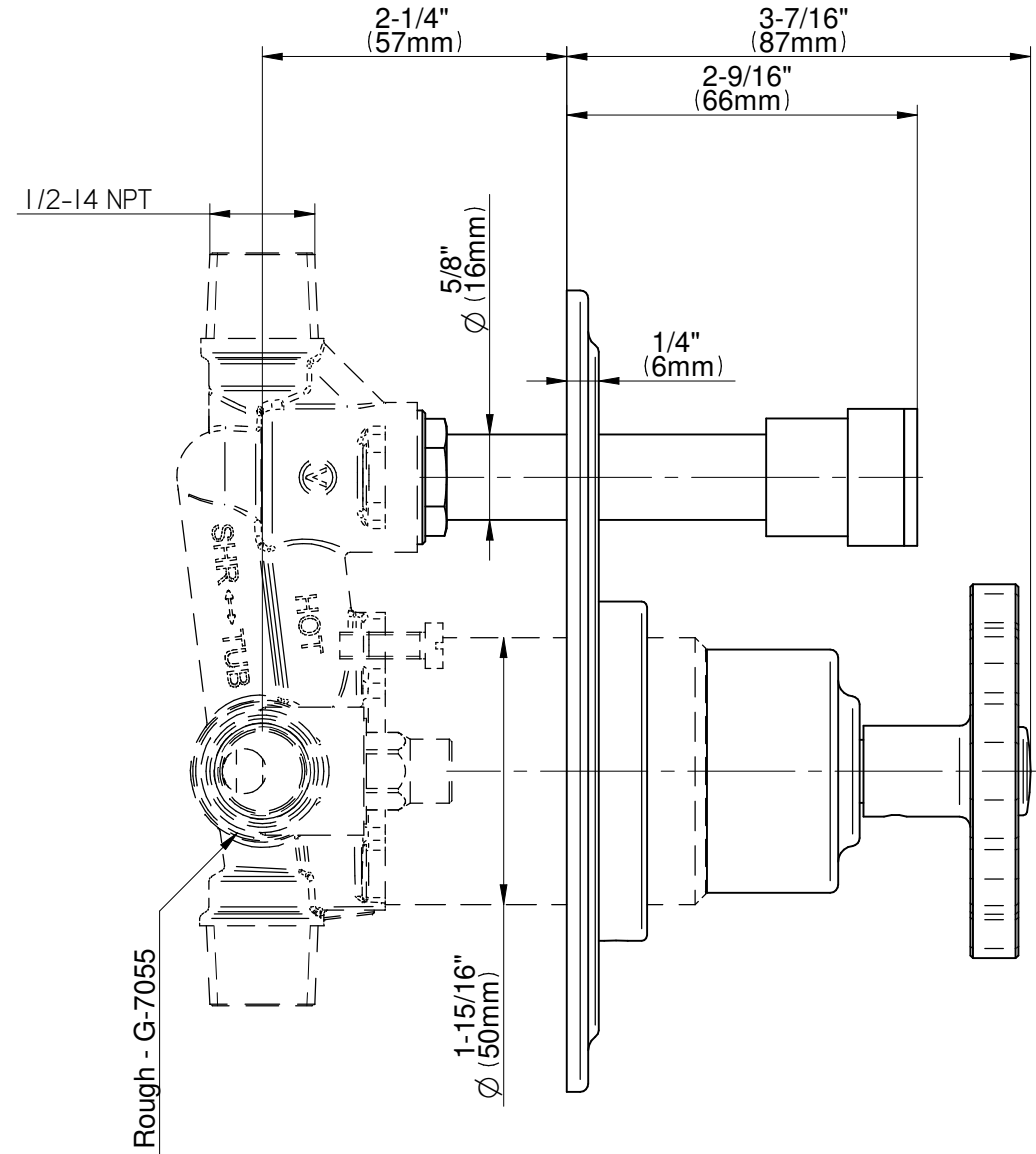

G-7095-C18B-T

VINTAGE Series