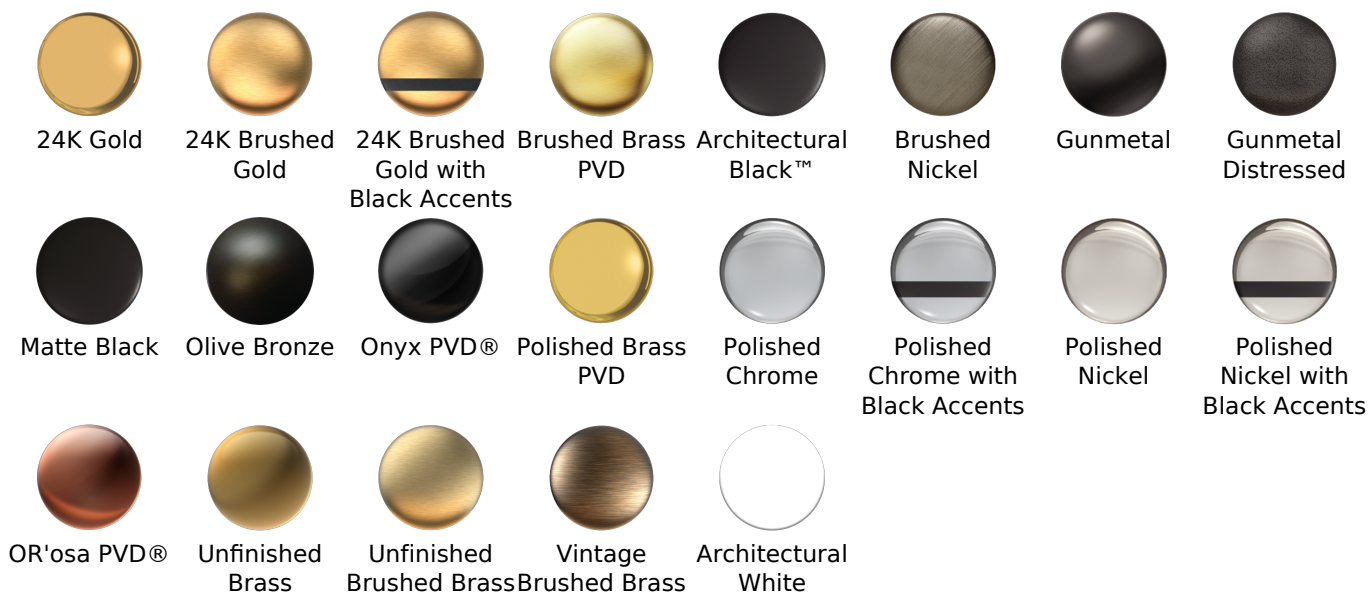

**Finishes**

							
24K Gold	24K Brushed Gold	24K Brushed Gold with Black Accents	Brushed Brass PVD	Architectural Black™	Brushed Nickel	Gunmetal	Gunmetal Distressed
							
Matte Black	Olive Bronze	Onyx PVD®	Polished Brass PVD	Polished Chrome	Polished Chrome with Black Accents	Polished Nickel	Polished Nickel with Black Accents
							
OR'osa PVD®	Unfinished Brass	Unfinished Brushed Brass	Vintage Brushed Brass	Architectural White			

## Finishes