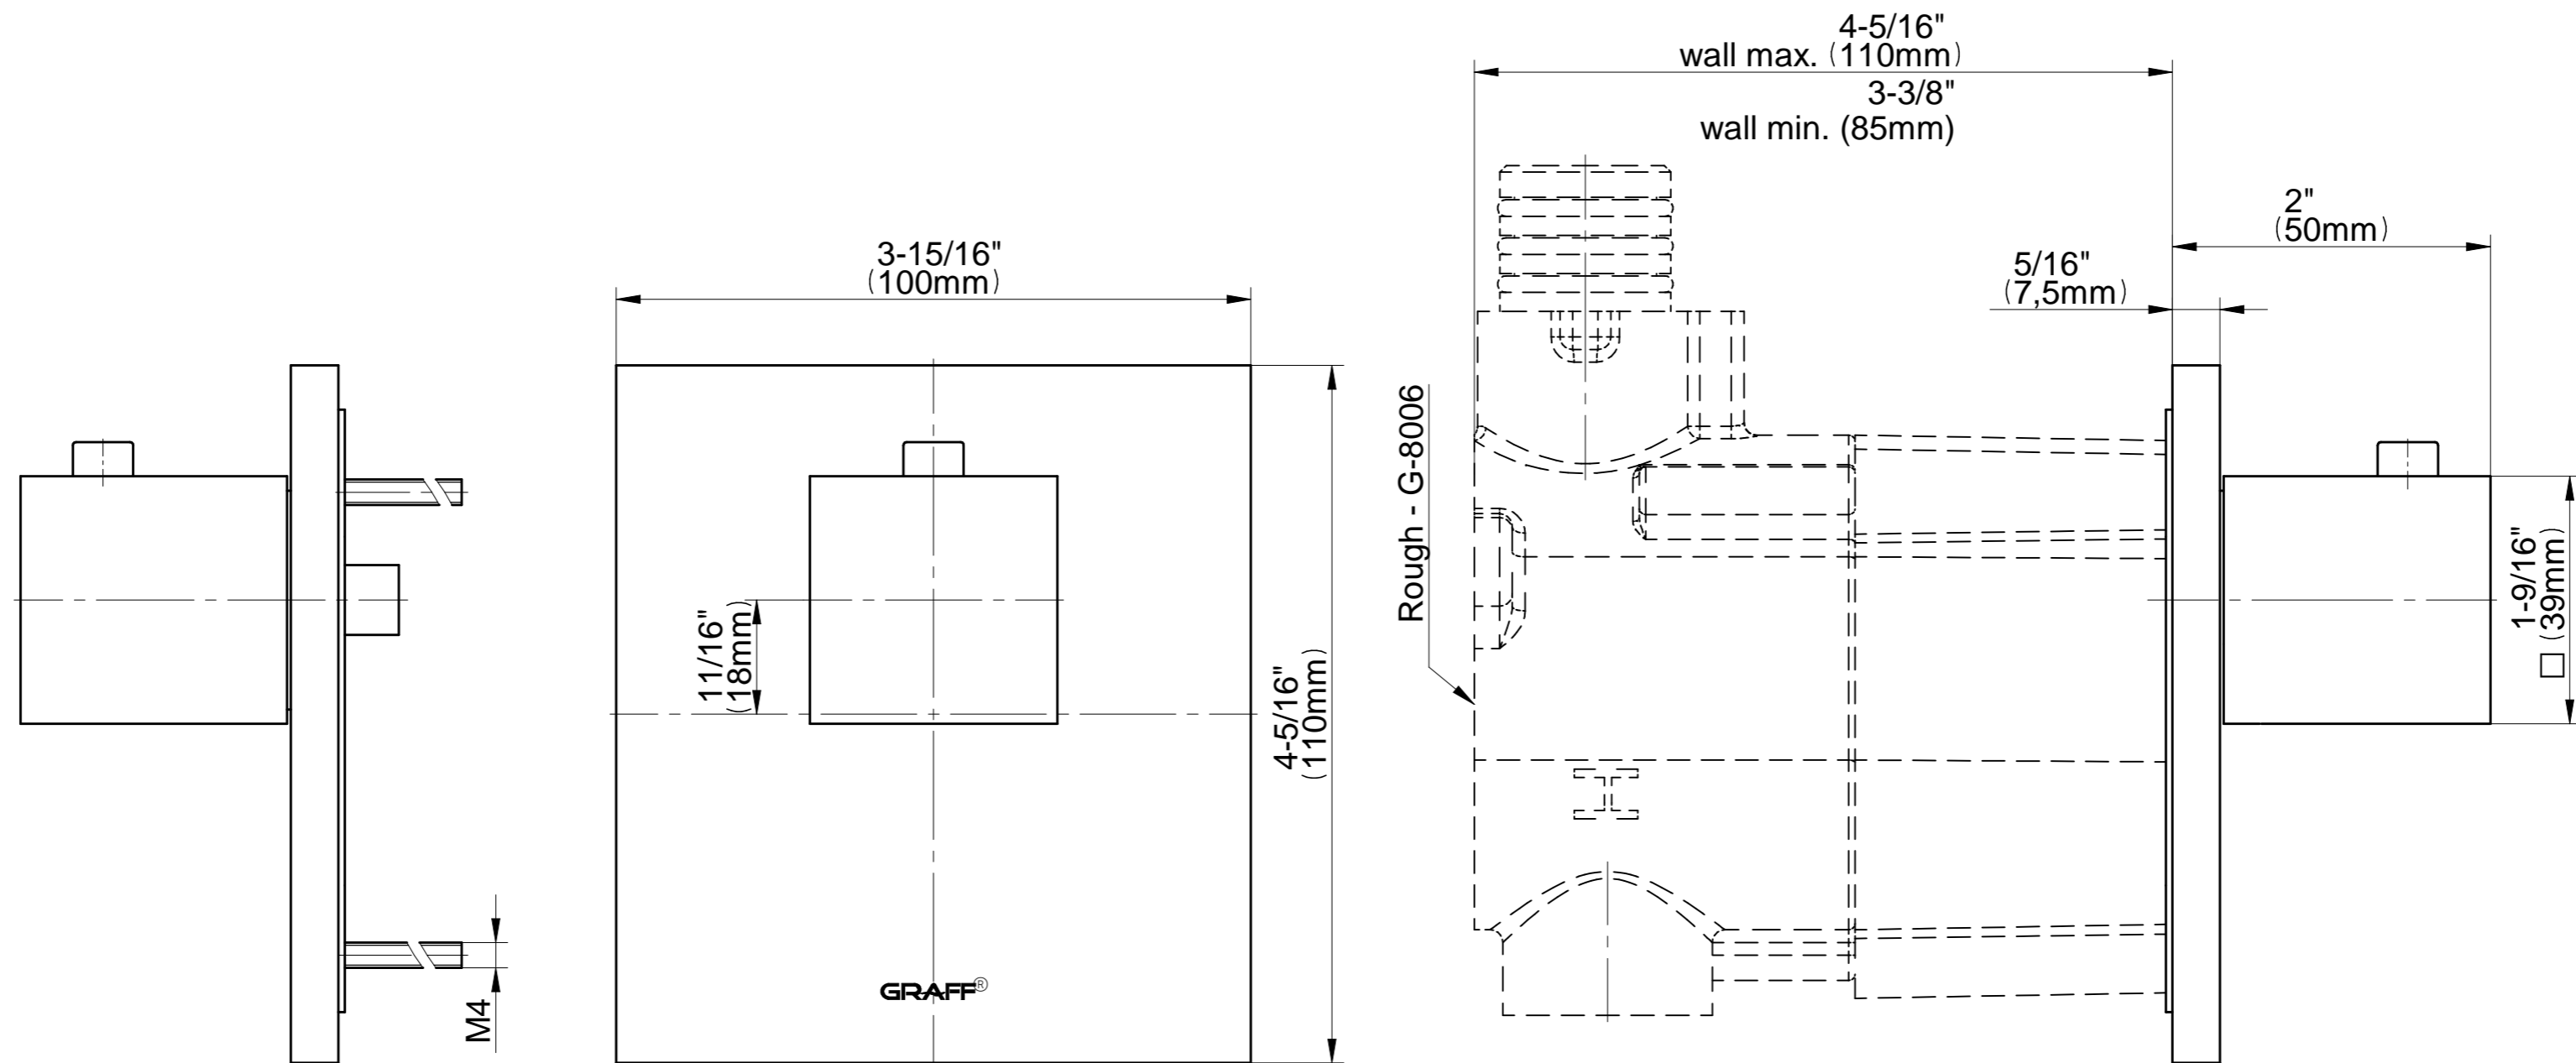

SHOWER
Aqua-Sense M-Series
Thermostatic Shower System -
Shower
AQ2.000SG-SH0

GRAFF[®]

Information

- 3/4" thermostatic valve and trim
- 3/4" 3-way diverter valve and trim
- Rainfall, rain curtain and cascade water functions
- Showerhead features no-clog, easy-clean spray nozzles
- Wall-mounted, battery-powered controller and holder; controls LED chromotherapy lighting
- Optional extension kit
- Additional valve details and flow rates
- Showerhead flow rate ≤ 1.8 gpm

www.graff-faucets.com | phone: 800-954-4723

SHOWER
M-Series Square Thermostatic
Valve Trim Plate and Handle
G-8043-SH-T

GRAFF[®]

Information

- Single metal handle
- Decorative trim plate
- Use with G-8006 thermostatic rough valve
- To complete package, you must order rough valve

Finishes

Polished
Chrome

G-8043-SH-T

Thermostatic Valve -Trim - M-Series

GRAFF[®]
CUTTING EDGE DESIGN

SHOWER
Three-Way Diverter Control Valve
WITH Off Function (No Pass-
Through)
G-8053

GRAFF®

Information