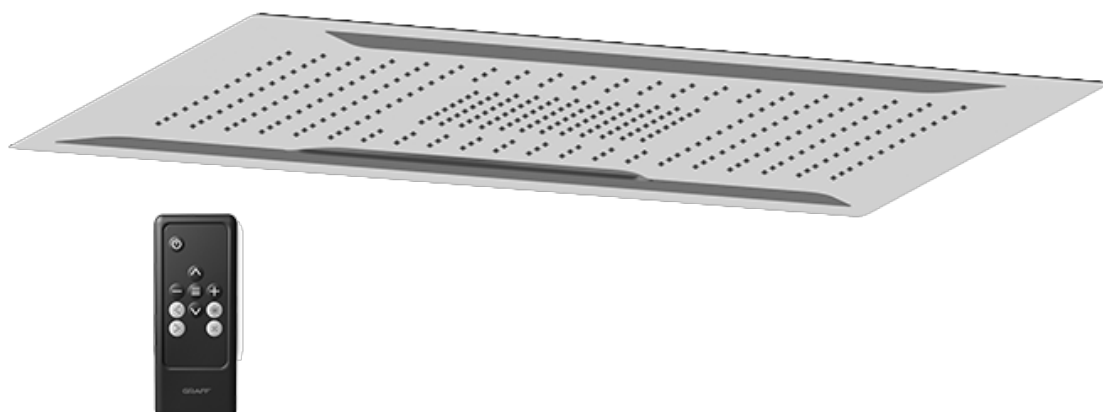

Finishes

Polished
Chrome

G-8072-SH1-T

M-Series

Square M-Series 3-Way Diverter Valve Trim with Handle

Product Features

- Single metal handle
- Decorative trim plate
- Use with G-8053 3-way diverter control rough valve WITH off function
- To complete package, you must order rough valves

www.graff-faucets.com | phone: 800-959-4723

SHOWER
Ceiling-Mount Showerhead
System
G-8221

GRAFF®

Information

- Rainfall, rain curtain and cascade water functions
- 6-color LED chromotherapy lighting
- Battery powered LED controller with wall-mounted holder
- No-clog, easy-clean spray nozzles
- Showerhead flow rate ≤ 1.8 max gpm
- CALGreen