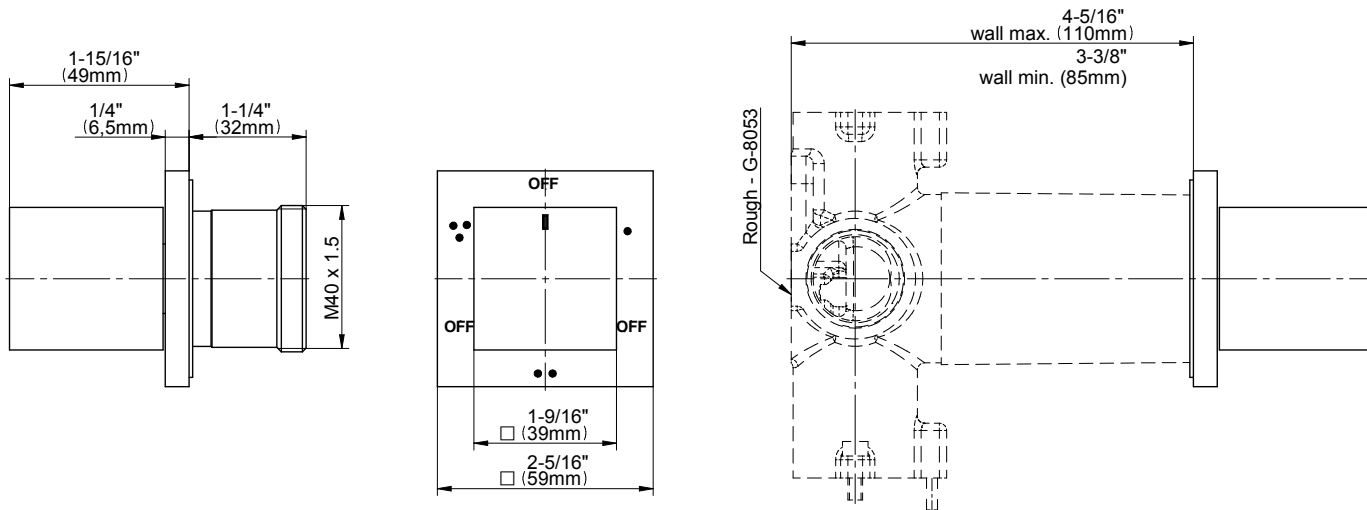

G-8072-SH1-T

M-Series

Square M-Series 3-Way Diverter Valve Trim with Handle

Product Features

- Single metal handle
- Decorative trim plate
- Use with G-8053 3-way diverter control rough valve WITH off function
- To complete package, you must order rough valves

Available Finishes

- Polished Chrome
  G-8072-SH1-PC-T
- Brushed Nickel
  G-8072-SH1-BNi-T
- Polished Nickel
  G-8072-SH1-PN-T
- Olive Bronze
  G-8072-SH1-OB-T
- Architectural Black w/Chrome Accents
  G-8072-SH1-PC/BK-T

Code Compliance

- CalGreen compliant dependent on functions

Warranty

- Limited lifetime warranty

For complete warranty information go to <http://www.graff-faucets.com/en/info/faqs>

The measurements shown are for reference only. Products and specifications shown are subject to change without notice. Revised 02/2017.

www.graff-faucets.com | phone: 800-959-4723