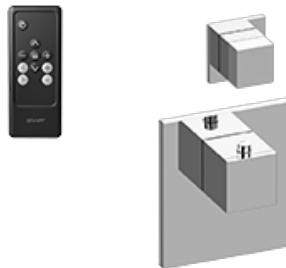

SHOWER
Aqua-Sense M-Series
Thermostatic Shower System -
Shower
AQ2.000SG-SH0

GRAFF[®]

Information

- 3/4" thermostatic valve and trim
- 3/4" 3-way diverter valve and trim
- Rainfall, rain curtain and cascade water functions
- Showerhead features no-clog, easy-clean spray nozzles
- Wall-mounted, battery-powered controller and holder; controls LED chromotherapy lighting
- Optional extension kit
- Additional valve details and flow rates
- Showerhead flow rate ≤ 1.8 gpm

SHOWER
Thermostatic Rough Valve
G-8006

GRAFF[®]

Information

- 12.9 gpm @ 60 psi
- 3/4" universal inlets
- Built-in service stops
- Stacking outlet feature
- Complete serviceability from front of all units
- Supplied with protective plastic cover
- CalGreen compliant dependent on functions

Finishes

Polished
Chrome

G-8006

M-Series

3/4" Concealed Thermostatic Rough Valve

Product Features

- 12.9 gpm @ 60 psi
- 3/4" universal inlets
- Built-in service stops
- Stacking outlet feature
- Complete serviceability from front of all units
- Supplied with protective plastic cover
- CalGreen compliant dependent on functions