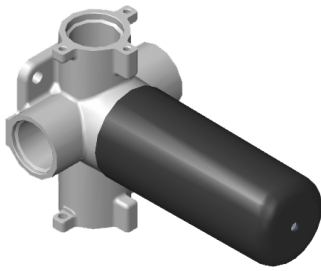

Finishes

Polished
Chrome

G-8006

M-Series

3/4" Concealed Thermostatic Rough Valve

Product Features

- 12.9 gpm @ 60 psi
- 3/4" universal inlets
- Built-in service stops
- Stacking outlet feature
- Complete serviceability from front of all units
- Supplied with protective plastic cover
- CalGreen compliant dependent on functions

Finishes

Polished
Chrome

G-8053

M-Series

3-Way Diverter Control Valve WITH Off Function (No Pass-Through)

Product Features

- 3/4" universal inlets/outlets with female threads
- Stacking inlet feature
- Supplied with protective plastic cover
- CalGreen compliant dependent on functions

www.graff-faucets.com | phone: 800-954-4723

SHOWER
M-Series Square Three-Way
Diverter Valve Trim Plate and
Handle
G-8072-SH1-T

GRAFF[®]

Information

- Single metal handle
- Decorative trim plate
- Use with G-8053 3-way diverter control rough valve WITH off function
- To complete package, you must order rough valve

Finishes

Polished
Chrome

G-8072-SH1-T

M-Series

Square M-Series 3-Way Diverter Valve Trim with Handle

Product Features

- Single metal handle
- Decorative trim plate
- Use with G-8053 3-way diverter control rough valve WITH off function
- To complete package, you must order rough valves