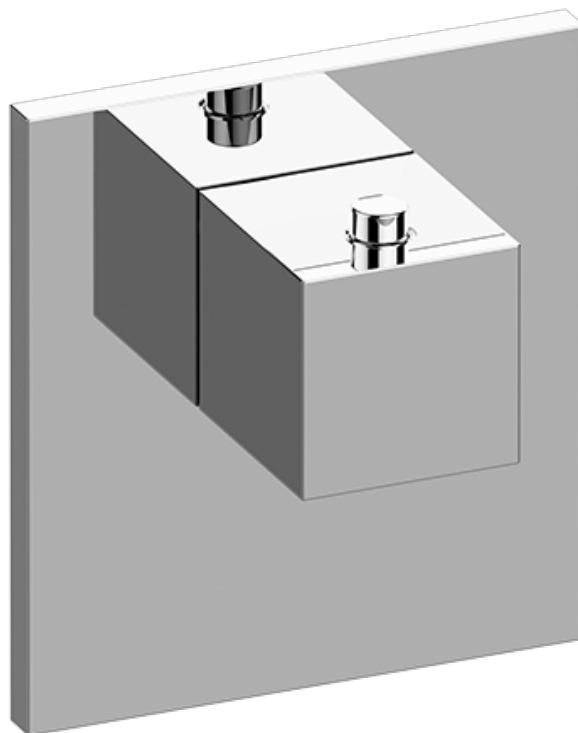

SHOWER
Aqua-Sense M-Series
Thermostatic Shower System -
Shower
AQ2.000SG-SH0

GRAFF[®]

Information

- 3/4" thermostatic valve and trim
- 3/4" 3-way diverter valve and trim
- Rainfall, rain curtain and cascade water functions
- Showerhead features no-clog, easy-clean spray nozzles
- Wall-mounted, battery-powered controller and holder; controls LED chromotherapy lighting
- Optional extension kit
- Additional valve details and flow rates
- Showerhead flow rate ≤ 1.8 gpm

Finishes

Polished
Chrome

G-8006

M-Series

3/4" Concealed Thermostatic Rough Valve

Product Features

- 12.9 gpm @ 60 psi
- 3/4" universal inlets
- Built-in service stops
- Stacking outlet feature
- Complete serviceability from front of all units
- Supplied with protective plastic cover
- CalGreen compliant dependent on functions

www.graff-faucets.com | phone: 800-954-4723

SHOWER
M-Series Square Thermostatic
Valve Trim Plate and Handle
G-8043-SH-T

GRAFF[®]

Information

- Single metal handle
- Decorative trim plate
- Use with G-8006 thermostatic rough valve
- To complete package, you must order rough valve

Finishes

Polished
Chrome

G-8043-SH-T

Thermostatic Valve -Trim - M-Series

GRAFF[®]
CUTTING EDGE DESIGN

SHOWER
Three-Way Diverter Control Valve
WITH Off Function (No Pass-
Through)
G-8053

GRAFF®

Information