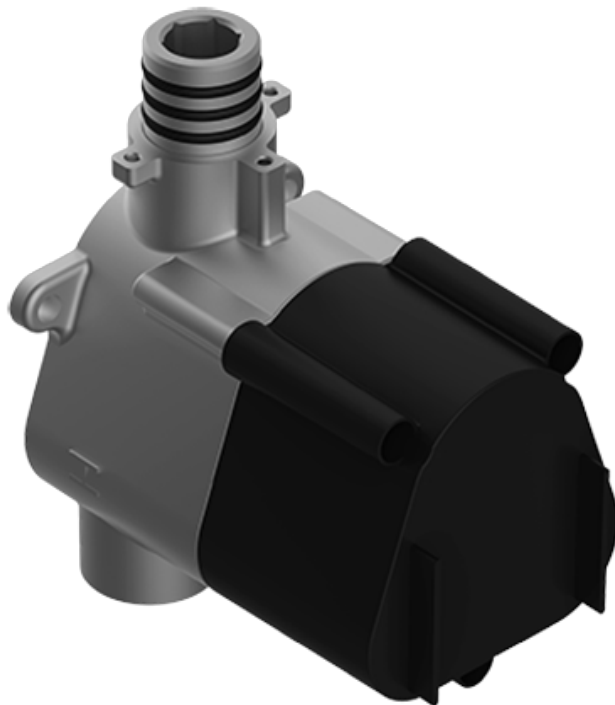

SHOWER
Aqua-Sense M-Series
Thermostatic Shower System -
Shower
AQ2.000SG-SH0

GRAFF[®]

Information

- 3/4" thermostatic valve and trim
- 3/4" 3-way diverter valve and trim
- Rainfall, rain curtain and cascade water functions
- Showerhead features no-clog, easy-clean spray nozzles
- Wall-mounted, battery-powered controller and holder; controls LED chromotherapy lighting
- Optional extension kit
- Additional valve details and flow rates
- Showerhead flow rate ≤ 1.8 gpm

SHOWER
Thermostatic Rough Valve
G-8006

GRAFF[®]

Information

- 12.9 gpm @ 60 psi
- 3/4" universal inlets
- Built-in service stops
- Stacking outlet feature
- Complete serviceability from front of all units
- Supplied with protective plastic cover
- CalGreen compliant dependent on functions

Finishes

Polished
Chrome

G-8006

M-Series

3/4" Concealed Thermostatic Rough Valve

Product Features

- 12.9 gpm @ 60 psi
- 3/4" universal inlets
- Built-in service stops
- Stacking outlet feature
- Complete serviceability from front of all units
- Supplied with protective plastic cover
- CalGreen compliant dependent on functions

www.graff-faucets.com | phone: 800-954-4723

SHOWER
M-Series Square Thermostatic
Valve Trim Plate and Handle
G-8043-SH-T

GRAFF[®]

Information

- Single metal handle
- Decorative trim plate
- Use with G-8006 thermostatic rough valve
- To complete package, you must order rough valve