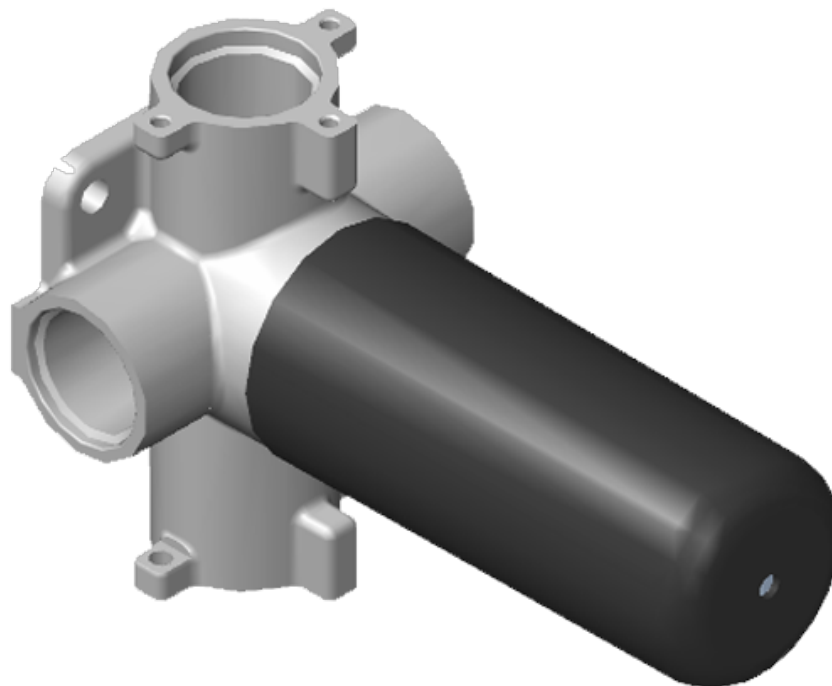

SHOWER
Aqua-Sense M-Series
Thermostatic Shower System -
Shower
AQ2.000SG-SH0

GRAFF[®]

Information

- 3/4" thermostatic valve and trim
- 3/4" 3-way diverter valve and trim
- Rainfall, rain curtain and cascade water functions
- Showerhead features no-clog, easy-clean spray nozzles
- Wall-mounted, battery-powered controller and holder; controls LED chromotherapy lighting
- Optional extension kit
- Additional valve details and flow rates
- Showerhead flow rate ≤ 1.8 gpm

www.graff-faucets.com | phone: 800-954-4723

SHOWER
M-Series Square Thermostatic
Valve Trim Plate and Handle
G-8043-SH-T

GRAFF[®]

Information

- Single metal handle
- Decorative trim plate
- Use with G-8006 thermostatic rough valve
- To complete package, you must order rough valve

Finishes

Polished
Chrome

G-8043-SH-T

Thermostatic Valve -Trim - M-Series

GRAFF[®]
CUTTING EDGE DESIGN

SHOWER
Three-Way Diverter Control Valve
WITH Off Function (No Pass-
Through)
G-8053

GRAFF®

Information

Finishes

Polished
Chrome

G-8053

M-Series

3-Way Diverter Control Valve WITH Off Function (No Pass-Through)

Product Features

- 3/4" universal inlets/outlets with female threads
- Stacking inlet feature
- Supplied with protective plastic cover
- CalGreen compliant dependent on functions