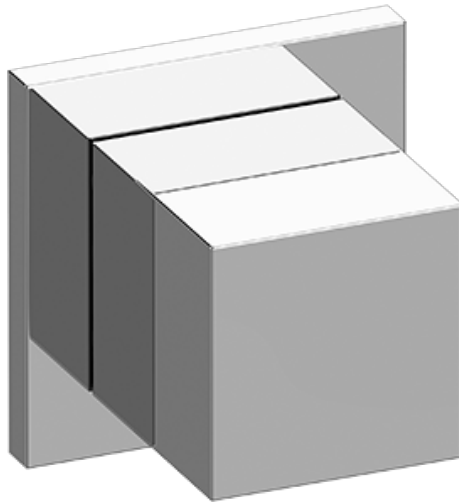

www.graff-faucets.com | phone: 800-954-4723

SHOWER
M-Series Square Three-Way
Diverter Valve Trim Plate and
Handle
G-8072-SH1-T

GRAFF[®]

Information

- Single metal handle
- Decorative trim plate
- Use with G-8053 3-way diverter control rough valve WITH off function
- To complete package, you must order rough valve