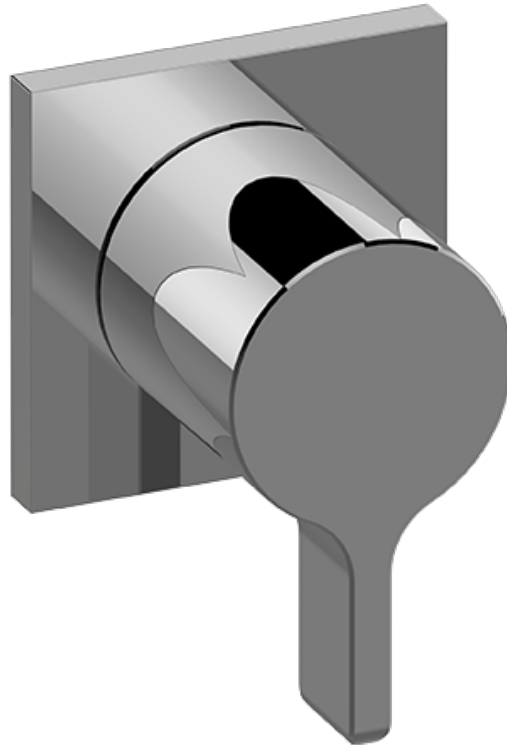

SHOWER  
 Square M-Series 2-Way Diverter  
 Valve Trim with Handle  
**G-8071-LM46E1-T**

**Information**

- Single metal handle
- Decorative trim plate
- To complete package, you must order G-8052 2-way diverter volume control valve WITH off function and passthrough
- ADA

**Finishes**

OR'osa PVD®

Steelnox®  
(Satin Nickel)

Architectural  
White