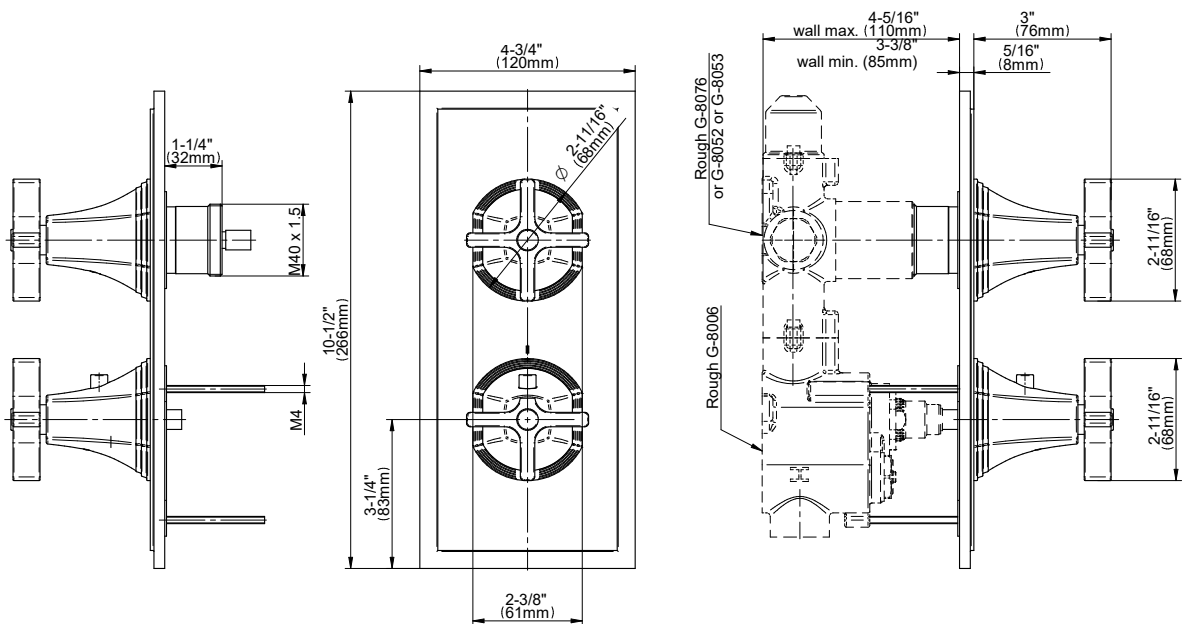

The measurements shown are for reference only. Products and specifications shown are subject to change without notice. Revised 6/2017

www.graff-faucets.com | phone: 800-954-4723