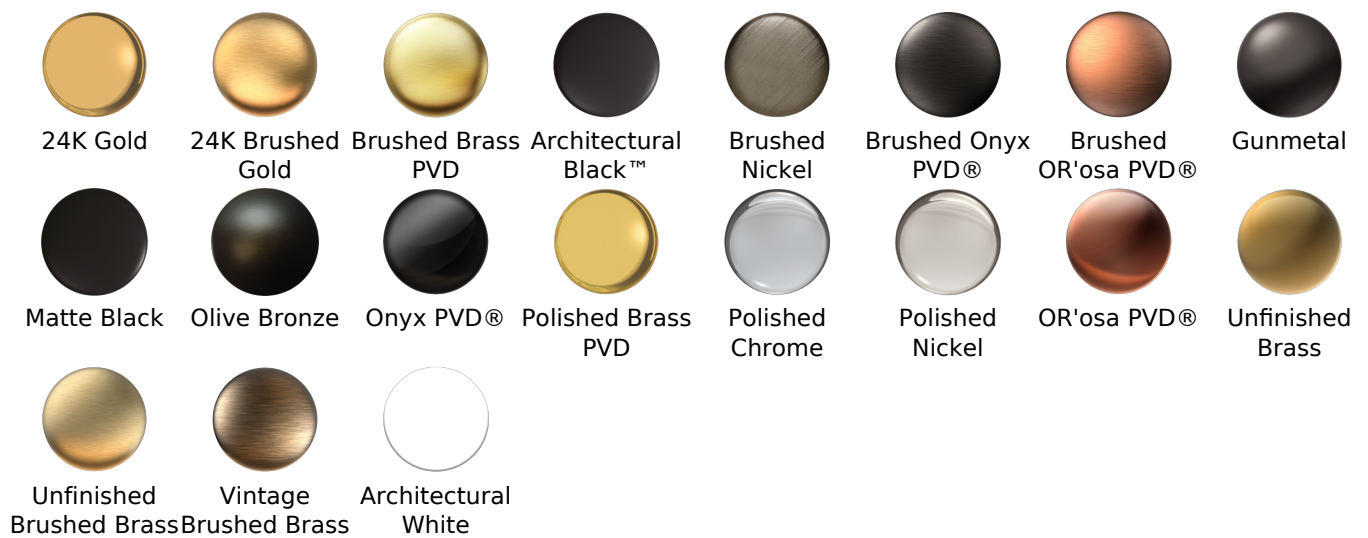

SHOWER
Finezza UNO Wall Bracket for
Handshower
G-8652

Information

- Solid brass construction

Finishes