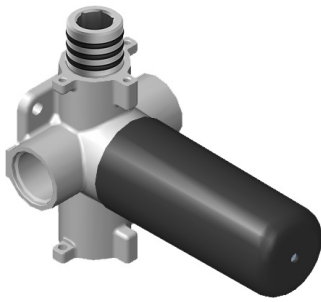

G-8052 M-Series
2-Way Diverter Volume Control Valve
WITH Off Function and Pass-Through

Product Features

- 12.1 gpm @ 60 psi
- 3/4" universal inlets/outlets with female threads
- Stacking inlet and pass-through port feature
- Supplied with protective plastic cover
- CalGreen compliant dependent on functions

Code Compliance

- CALGreen

Warranty

- Limited lifetime warranty

For complete warranty information go to www.graff-faucets.com/en/info/faqs