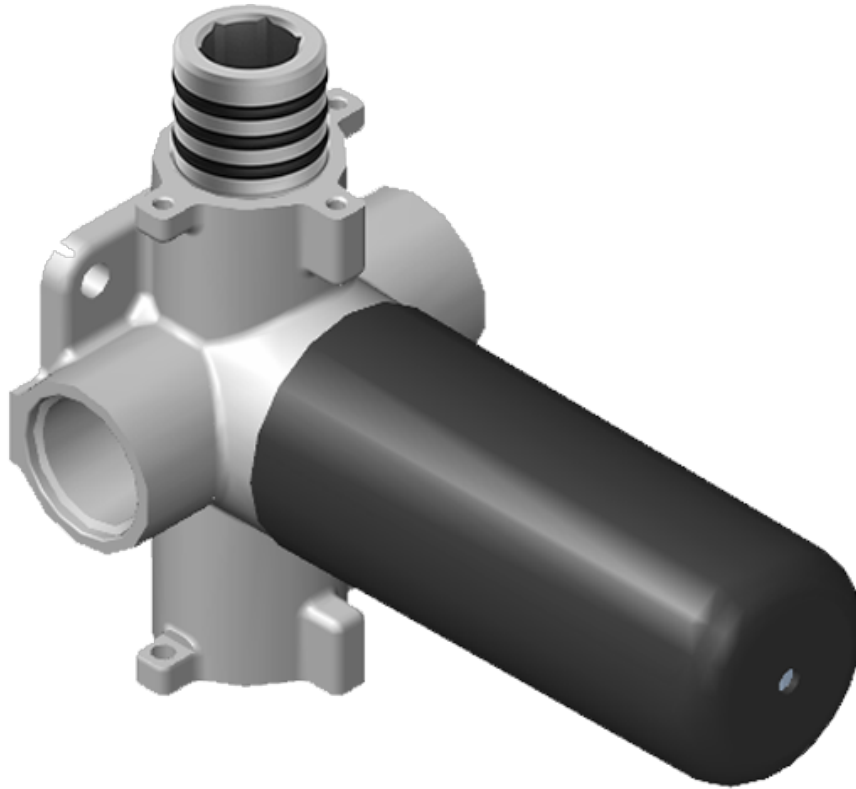

[www.graff-faucets.com](http://www.graff-faucets.com) | phone: 800-954-4723

SHOWER  
 Two-Way Diverter Volume Control  
 Valve WITH Off Function and Pass-  
 Through  
**G-8052**

**Information**

- 11.7 gpm @ 60 psi
- 3/4" universal inlets/outlets with female threads
- Operates one function at a time
- Stacking inlet and pass-through port feature
- Supplied with protective plastic cover
- CALGreen compliant depending on functions