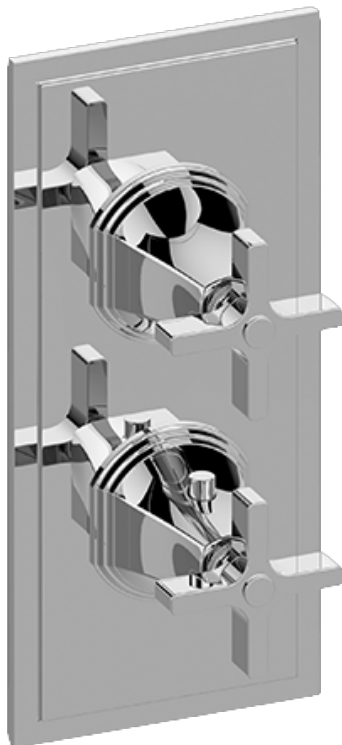

[www.graff-faucets.com](http://www.graff-faucets.com) | phone: 800-954-4723

SHOWER  
 Finezza UNO Thermostatic 2-Hole  
 Trim Plate and Handle  
**G-8049-C15E0-T**

**Information**

- Two metal handles
- Decorative trim plate
- Use with G-8006 and G-8076 or G-8077 or G-8052 or G-8053 thermostatic rough valves
- To complete package, you must order rough valves