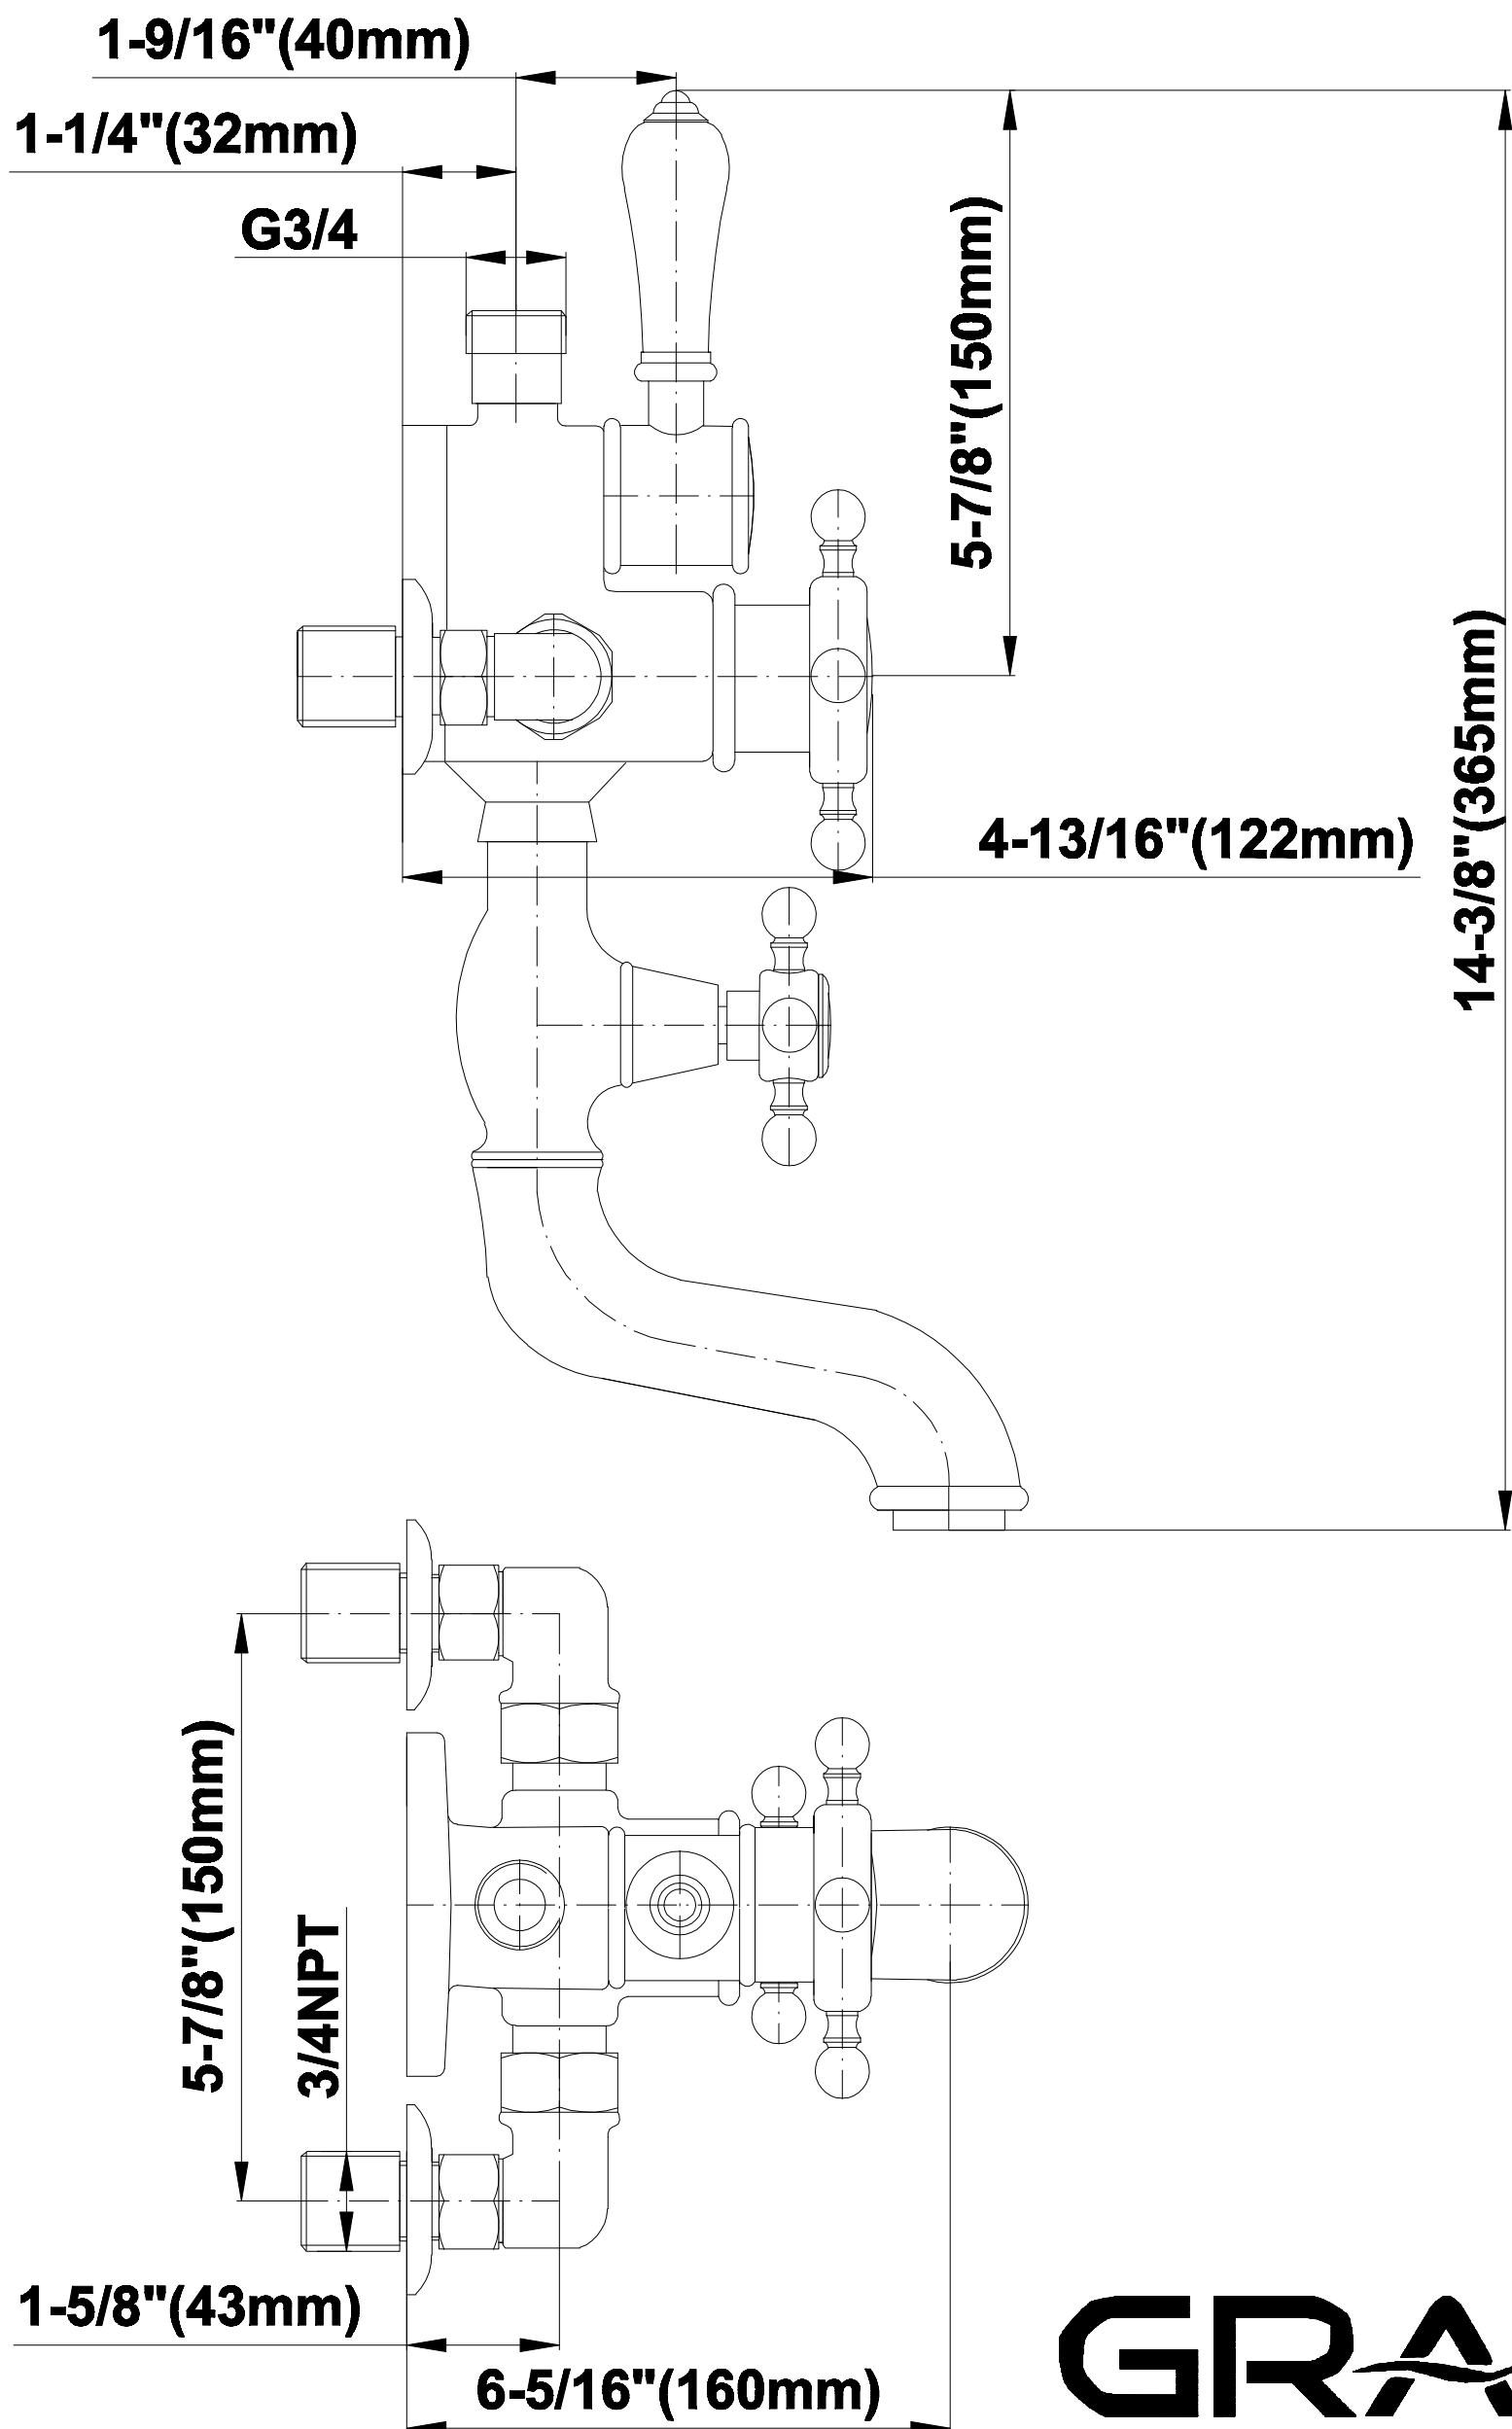

## Information

- 1/2" Thermostatic Valve
- Stop/Volume Control Valves
- Showerhead, 12" shower arm, flange
- Includes matching handshower and tub spout
- Includes 59" shower hose
- Showerhead Features No-Clog, Easy-Clean Spray Nozzles
- Optional Metal Handshower Handle - Use code CD4.11-\*\*\*-\*\*
- Flow rates: showerhead  $\leq$  1.8 max gpm, handshower  $\leq$  1.5 max gpm
- CALGreen

SHOWER  
Traditional 8" Showerhead  
**G-8410**

**GRAFF®**

### Information

- Sunflower shape
- 112 no-clog, easy-clean rubber spray nozzles
- Metal ball-joint allows for showerhead angle adjustment
- Showerhead flow rate  $\leq 1.8$  max gpm
- Recommend use with ceiling shower arm
- Recommended for use at no more than 10 degrees tilt
- CALGreen

## Exposed Thermostatic Valve

SHOWER  
Exposed Riser with Handshower  
**G-8932-C2S**

**GRAFF®**

**Information**

- Includes matching handshower w/ceramic handle
- Includes 59" shower hose
- Optional Metal Handshower Handle - Use code CD2.11\_\*\*\*\_\*\*
- CALGreen