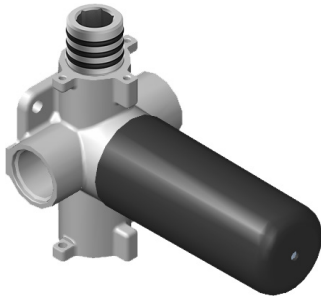

Finishes

Polished
Chrome

Steelnox®
(Satin Nickel)

G-8006

M-Series

3/4" Concealed Thermostatic Rough Valve

Product Features

- 12.9 gpm @ 60 psi
- 3/4" universal inlets
- Built-in service stops
- Stacking outlet feature
- Complete serviceability from front of all units
- Supplied with protective plastic cover
- CalGreen compliant dependent on functions

www.graff-faucets.com | phone: 800-954-4723

SHOWER
Two-Way Diverter Volume Control
Valve WITH Off Function and Pass-
Through
G-8052

GRAFF®

Information

- 11.7 gpm @ 60 psi
- 3/4" universal inlets/outlets with female threads
- Operates one function at a time
- Stacking inlet and pass-through port feature
- Supplied with protective plastic cover
- CALGreen compliant depending on functions

Finishes

Polished
Chrome

Steelnox®
(Satin Nickel)

G-8052 M-Series
 2-Way Diverter Volume Control Valve
 WITH Off Function and Pass-Through

Product Features

- 12.1 gpm @ 60 psi
- 3/4" universal inlets/outlets with female threads
- Stacking inlet and pass-through port feature
- Supplied with protective plastic cover
- CalGreen compliant dependent on functions

www.graff-faucets.com | phone: 800-954-4723

SHOWER
M-Series Square Thermostatic
3-Hole Trim Plate and Handle
G-8057-SH0-T

GRAFF®

Information

- Three metal handles
- Decorative trim plate
- Use with G-8006, G-8076 and G-8052 or G-8053 thermostatic rough valves
- To complete package, you must order rough valves