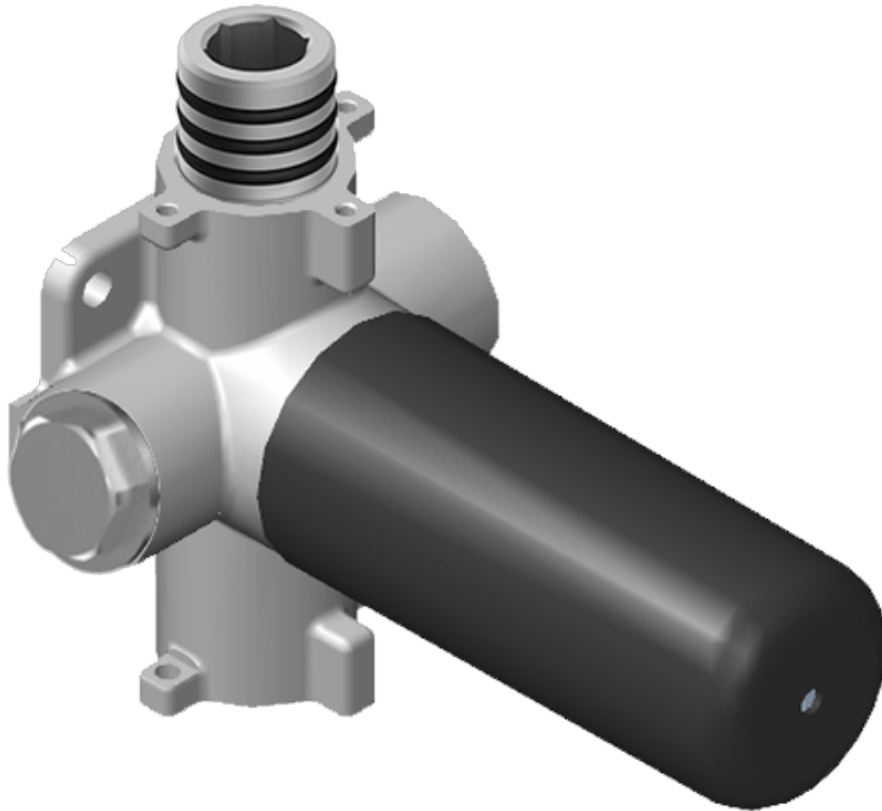

SHOWER
Luna M-Series Full Thermostatic
Shower System
GM3.128WH-SH0

GRAFF®

Information

- 3/4" thermostatic valve and trim
- 3/4" stop/volume control valve and 2-way diverter valve
- Showerhead features no-clog, easy-clean spray nozzles
- Flush-mounted swivel body sprays (3 pieces)
- Handshower set with wall bracket and 59" hose
- Optional extension kit
- Flow rates: showerhead ≤ 1.8 max gpm, handshower ≤ 1.5 max gpm, body sprays ≤ 1.5 max gpm each

www.graff-faucets.com | phone: 800-954-4723

SHOWER
M-Series Square Thermostatic
3-Hole Trim Plate and Handle
G-8057-SH0-T

GRAFF®

Information

- Three metal handles
- Decorative trim plate
- Use with G-8006, G-8076 and G-8052 or G-8053 thermostatic rough valves
- To complete package, you must order rough valves

Finishes

Polished
Chrome

Steelnox®
(Satin Nickel)

G-8057-SH/SH1-T

Square Three Holes Trim Plate - M-Series

SHOWER
Stop/Volume Control Valve with
Pass Through
G-8076

GRAFF®

Information

Finishes

Polished
Chrome

Steelnox®
(Satin Nickel)

G-8076

M-Series

Stop/Volume Control Rough Valve with Pass-Through

Product Features

- 13.2 gpm @ 60 psi
- 3/4" universal inlets/outlets with female threads
- Stacking inlet and pass-through port feature
- Supplied with protective plastic cover
- CalGreen compliant dependent on functions