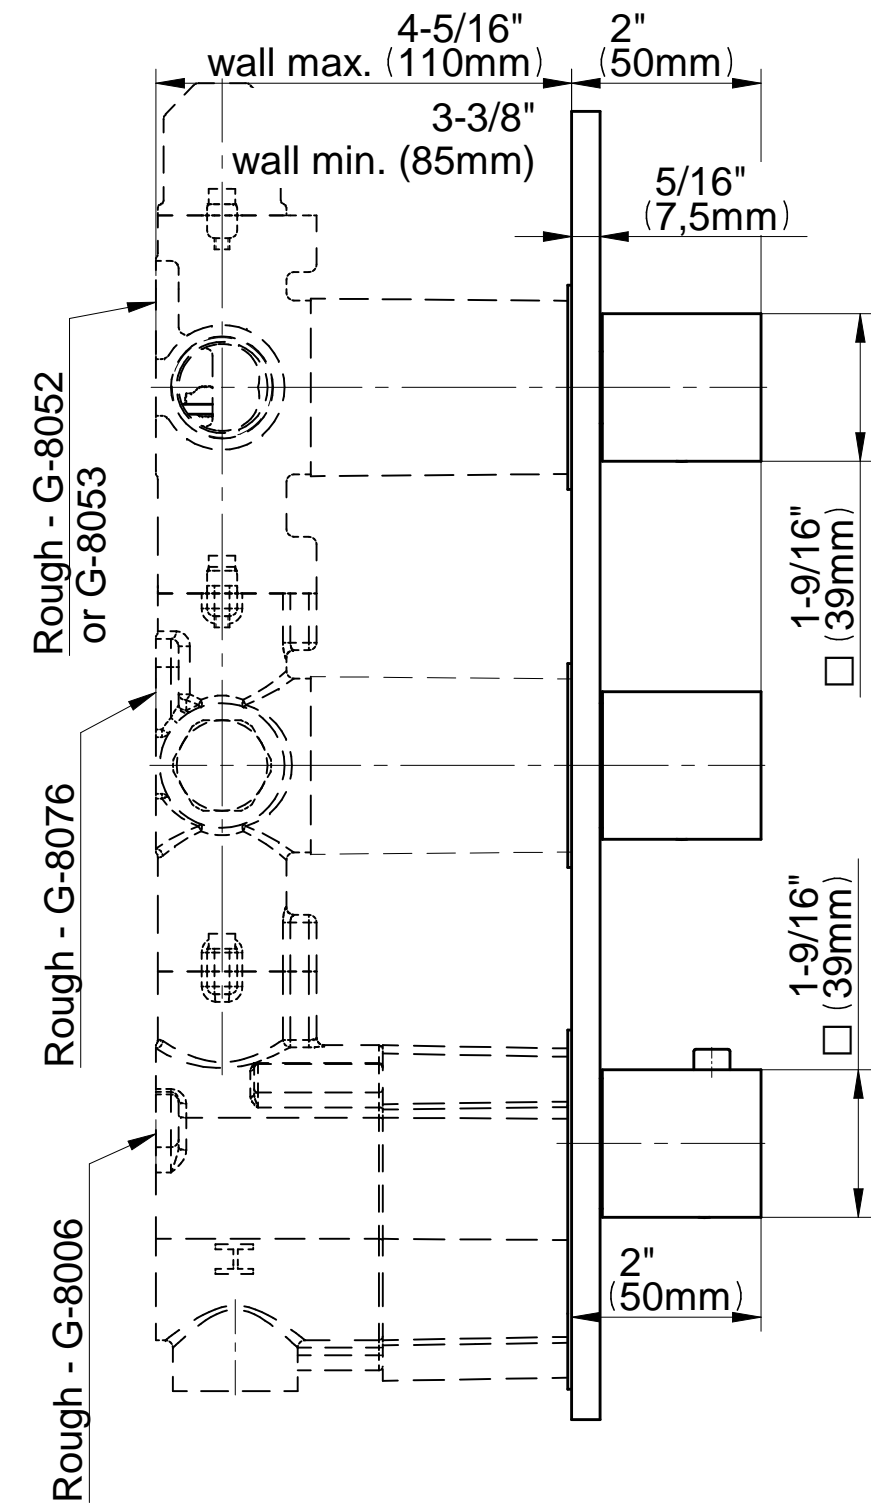

G-8057-SH/SH1-T

Square Three Holes Trim Plate - M-Series