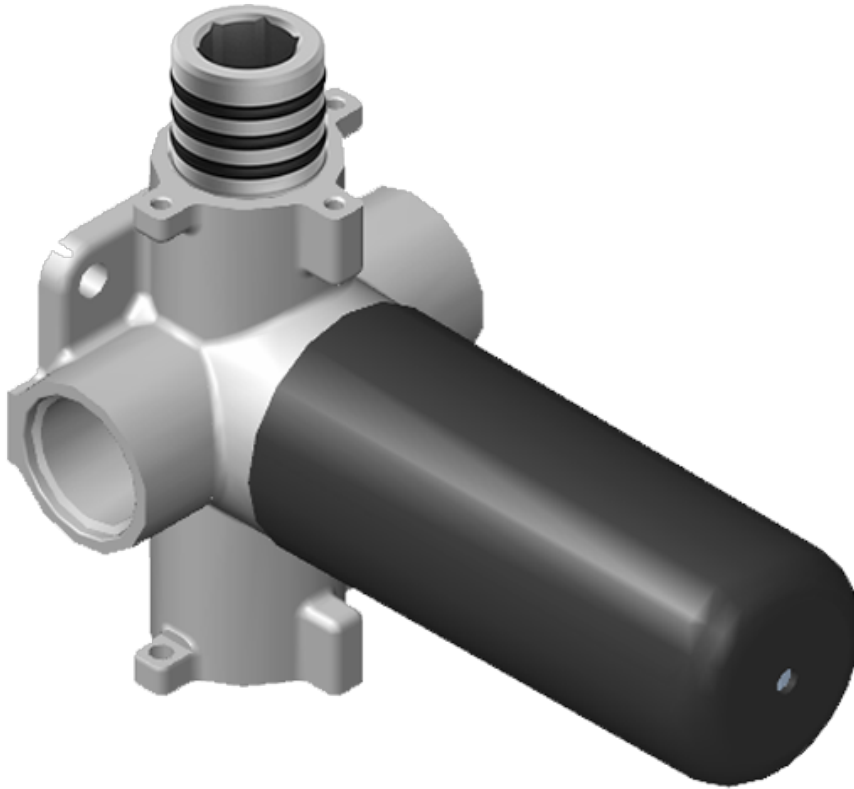

SHOWER
Luna M-Series Full Thermostatic
Shower System
GM3.128WH-SH0

GRAFF®

Information

- 3/4" thermostatic valve and trim
- 3/4" stop/volume control valve and 2-way diverter valve
- Showerhead features no-clog, easy-clean spray nozzles
- Flush-mounted swivel body sprays (3 pieces)
- Handshower set with wall bracket and 59" hose
- Optional extension kit
- Flow rates: showerhead ≤ 1.8 max gpm, handshower ≤ 1.5 max gpm, body sprays ≤ 1.5 max gpm each

Finishes

Polished
Chrome

Steelnox®
(Satin Nickel)

G-8006

M-Series

3/4" Concealed Thermostatic Rough Valve

Product Features

- 12.9 gpm @ 60 psi
- 3/4" universal inlets
- Built-in service stops
- Stacking outlet feature
- Complete serviceability from front of all units
- Supplied with protective plastic cover
- CalGreen compliant dependent on functions

www.graff-faucets.com | phone: 800-954-4723

SHOWER
Two-Way Diverter Volume Control
Valve WITH Off Function and Pass-
Through
G-8052

GRAFF®

Information

- 11.7 gpm @ 60 psi
- 3/4" universal inlets/outlets with female threads
- Operates one function at a time
- Stacking inlet and pass-through port feature
- Supplied with protective plastic cover
- CALGreen compliant depending on functions

Finishes

Polished
Chrome

Steelnox®
(Satin Nickel)

G-8052 M-Series
 2-Way Diverter Volume Control Valve
 WITH Off Function and Pass-Through

Product Features

- 12.1 gpm @ 60 psi
- 3/4" universal inlets/outlets with female threads
- Stacking inlet and pass-through port feature
- Supplied with protective plastic cover
- CalGreen compliant dependent on functions