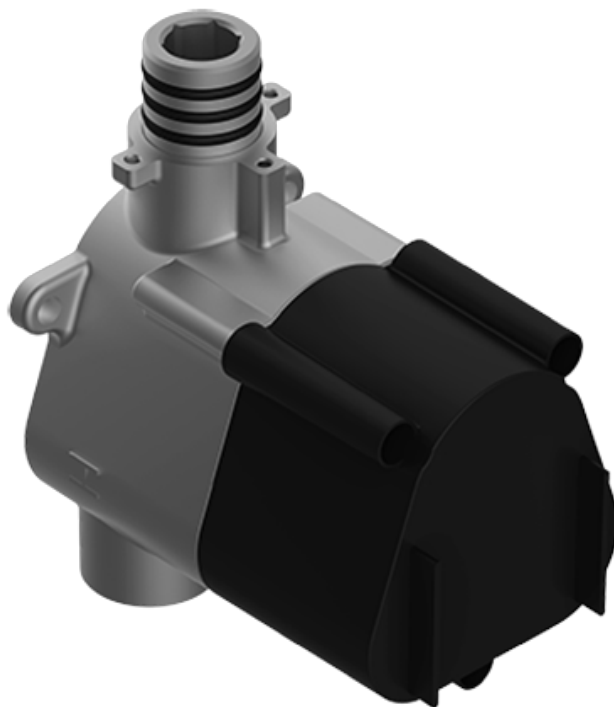

SHOWER
Luna M-Series Full Thermostatic
Shower System
GM3.128WH-SH0

GRAFF®

Information

- 3/4" thermostatic valve and trim
- 3/4" stop/volume control valve and 2-way diverter valve
- Showerhead features no-clog, easy-clean spray nozzles
- Flush-mounted swivel body sprays (3 pieces)
- Handshower set with wall bracket and 59" hose
- Optional extension kit
- Flow rates: showerhead ≤ 1.8 max gpm, handshower ≤ 1.5 max gpm, body sprays ≤ 1.5 max gpm each

SHOWER
Thermostatic Rough Valve
G-8006

GRAFF®

Information

- 12.9 gpm @ 60 psi
- 3/4" universal inlets
- Built-in service stops
- Stacking outlet feature
- Complete serviceability from front of all units
- Supplied with protective plastic cover
- CalGreen compliant dependent on functions

Finishes

Polished
Chrome

Steelnox®
(Satin Nickel)

G-8006

M-Series

3/4" Concealed Thermostatic Rough Valve

Product Features

- 12.9 gpm @ 60 psi
- 3/4" universal inlets
- Built-in service stops
- Stacking outlet feature
- Complete serviceability from front of all units
- Supplied with protective plastic cover
- CalGreen compliant dependent on functions

www.graff-faucets.com | phone: 800-954-4723

SHOWER
Two-Way Diverter Volume Control
Valve WITH Off Function and Pass-
Through
G-8052

GRAFF®

Information

- 11.7 gpm @ 60 psi
- 3/4" universal inlets/outlets with female threads
- Operates one function at a time
- Stacking inlet and pass-through port feature
- Supplied with protective plastic cover
- CALGreen compliant depending on functions