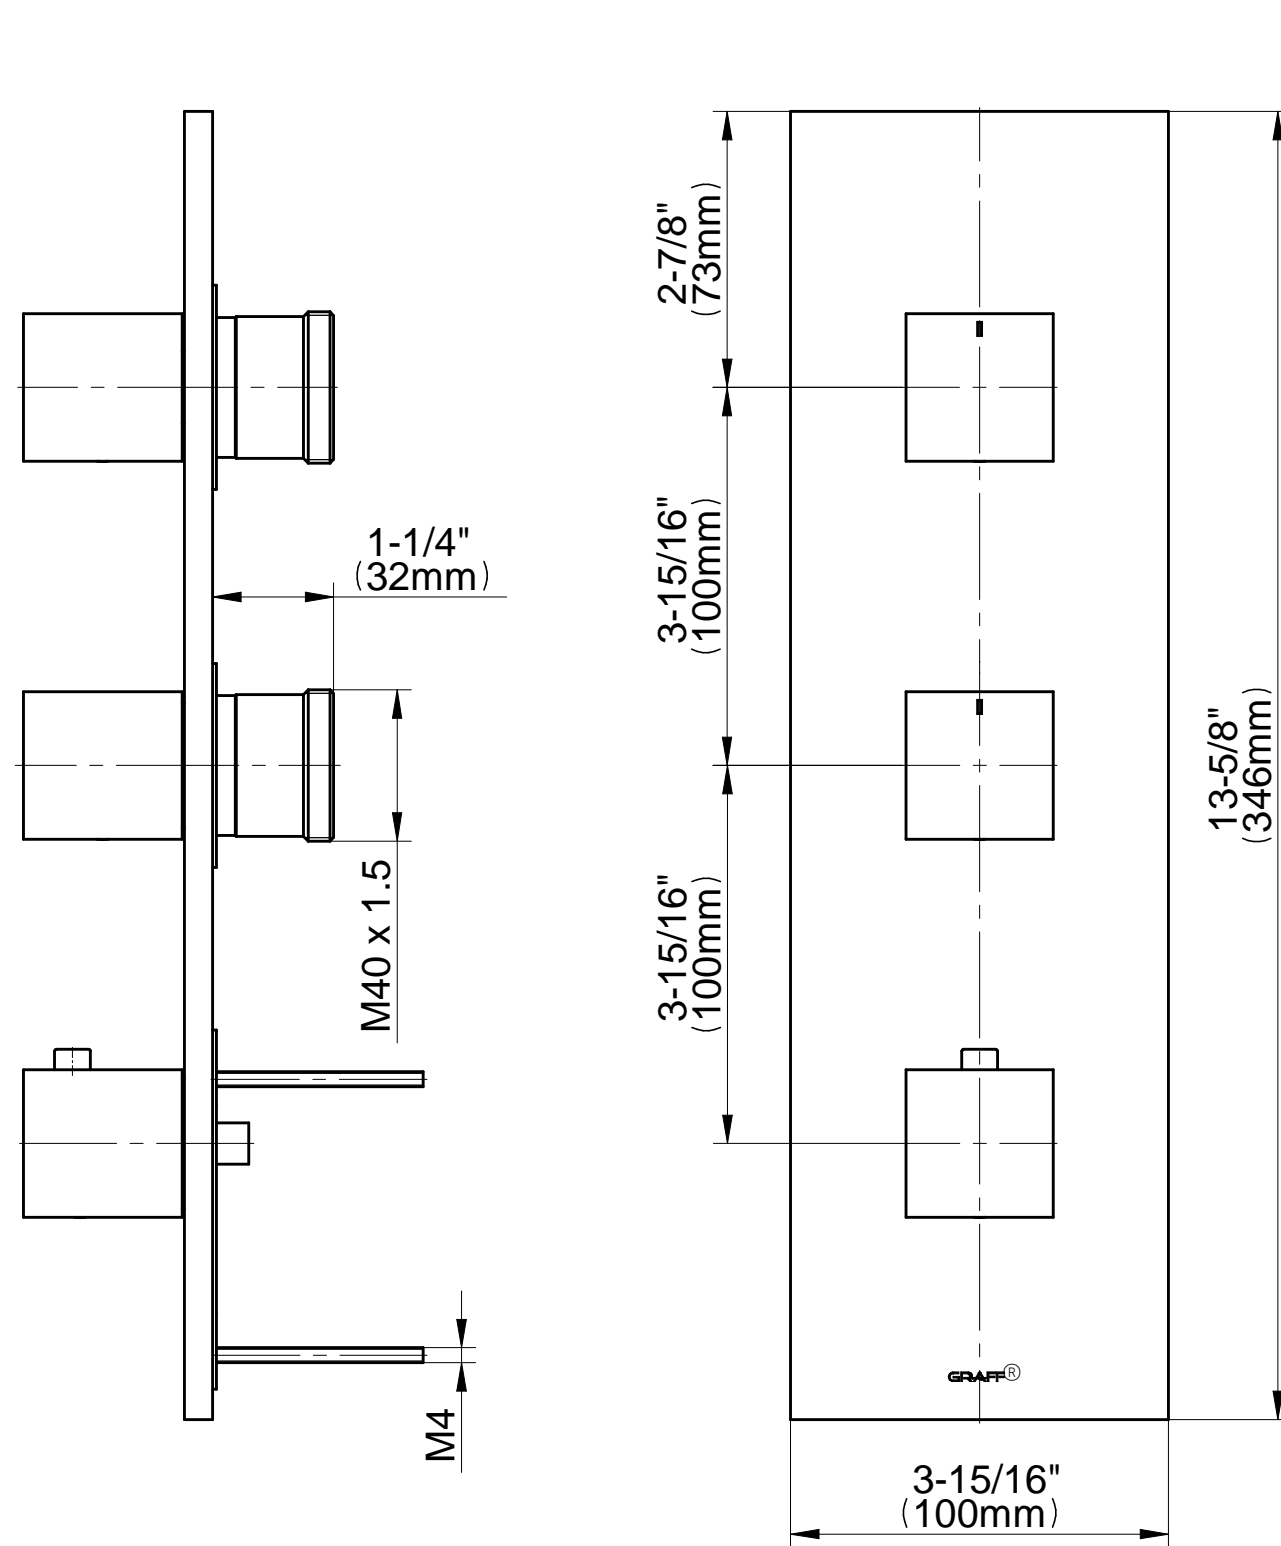

G-8057-SH/SH1-T

Square Three Holes Trim Plate - M-Series