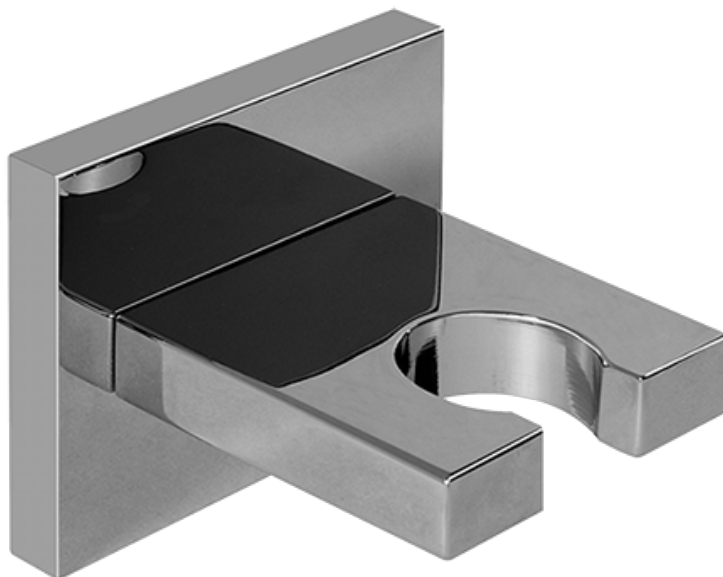

Finishes

Polished
Chrome

Steelnox[®]
(Satin Nickel)

G-8497

Shower Components

Contemporary Flush-Mount Body Spray with Solid Brass Swivel Head

Product Features

- 12 no-clog, easy-clean silicone jets
- Metal ball-joint allows for 18° angle adjustment of body spray
- Brass wall escutcheon and Flush-mounted trim
- 1/2" NPT female thread inlet
- Body spray flow rate ≤ 1.5 max gpm

SHOWER
59" Shower Hose
G-8605

GRAFF®

Information

- Brass spiral flexible hose with conical nut

Finishes

Polished
Chrome

Steelnox®
(Satin Nickel)

Product Features

* Special order finish- call for availability

SHOWER
Contemporary Square Wall
Bracket for Handshower
G-8632

GRAFF®

Information

- Solid brass construction

Finishes

Polished
Chrome

Steelnox®
(Satin Nickel)

G-8632

Contemporary Square Wall Bracket for Handshower

Product Features

- Solid brass construction

Available Finishes

- Polished Chrome
G-8632-PC
- Steelnox[®]
G-8632-SN

Warranty

- Limited lifetime warranty