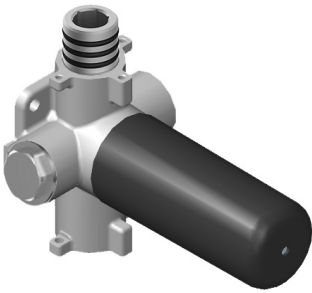

- 12.3 gpm @ 60 psi
- 3/4" universal inlets/outlets with female threads
- Stacking inlet and pass-through port feature
- Supplied with protective plastic cover
- CalGreen compliant dependent on functions

Finishes

Polished
Chrome

Steelnox®
(Satin Nickel)

G-8076

M-Series

Stop/Volume Control Rough Valve with Pass-Through

Product Features

- 13.2 gpm @ 60 psi
- 3/4" universal inlets/outlets with female threads
- Stacking inlet and pass-through port feature
- Supplied with protective plastic cover
- CalGreen compliant dependent on functions

www.graff-faucets.com | phone: 800-954-4723

SHOWER
Square Flush Mount Body Spray
w/ Solid Brass Swivel Head
G-8497

GRAFF[®]

Information

- 12 no-clog, easy-clean silicon jets
- Metal ball-joint allows for 18° angle adjustment of body spray
- Brass wall escutcheon and flush-mounted trim
- 1/2" NPT female thread inlet
- Body spray flow rate ≤ 1.5 max gpm

Finishes

Polished
Chrome

Steelnox[®]
(Satin Nickel)

G-8497

Shower Components

Contemporary Flush-Mount Body Spray with Solid Brass Swivel Head

Product Features

- 12 no-clog, easy-clean silicone jets
- Metal ball-joint allows for 18° angle adjustment of body spray
- Brass wall escutcheon and Flush-mounted trim
- 1/2" NPT female thread inlet
- Body spray flow rate ≤ 1.5 max gpm