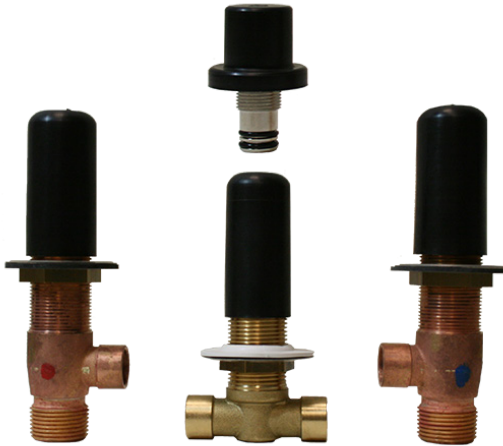

BATHROOM
Phase Roman Tub Set
G-6650-LM45B

GRAFF®

Information

- Aerated Flow Rate ~7 gpm @45 psi
- Matching deck-mounted handshower & diverter set available
- ADA

G-6650-LM45B
Phase Collections
Roman Tub Set

Product Features

- Aerated Flow Rate ~7 gpm @45 psi
- Matching deck-mounted handshower & diverter set available

Available Finishes

- Polished Chrome
G-6650-LM45B-PC
- Brushed Nickel
G-6650-LM45B-BNi
- Polished Nickel
G-6650-LM45B-PN
- Olive Bronze
G-6650-LM45B-OB

Architectural
White

G-1037
Rough Valve

Product Features

- 3/4" male NPT inlets
- Quick connect tub spout

Warranty

- Limited lifetime warranty

For complete warranty information go to: www.graff-faucets.com/en/info/faqs

BATHROOM
Phase Roman Tub Set
G-6650-LM45B

GRAFF®

Information

- Aerated Flow Rate ~7 gpm @45 psi
- Matching deck-mounted handshower & diverter set available
- ADA

Finishes

24K Gold

24K Brushed
Gold

Architectural
Black™