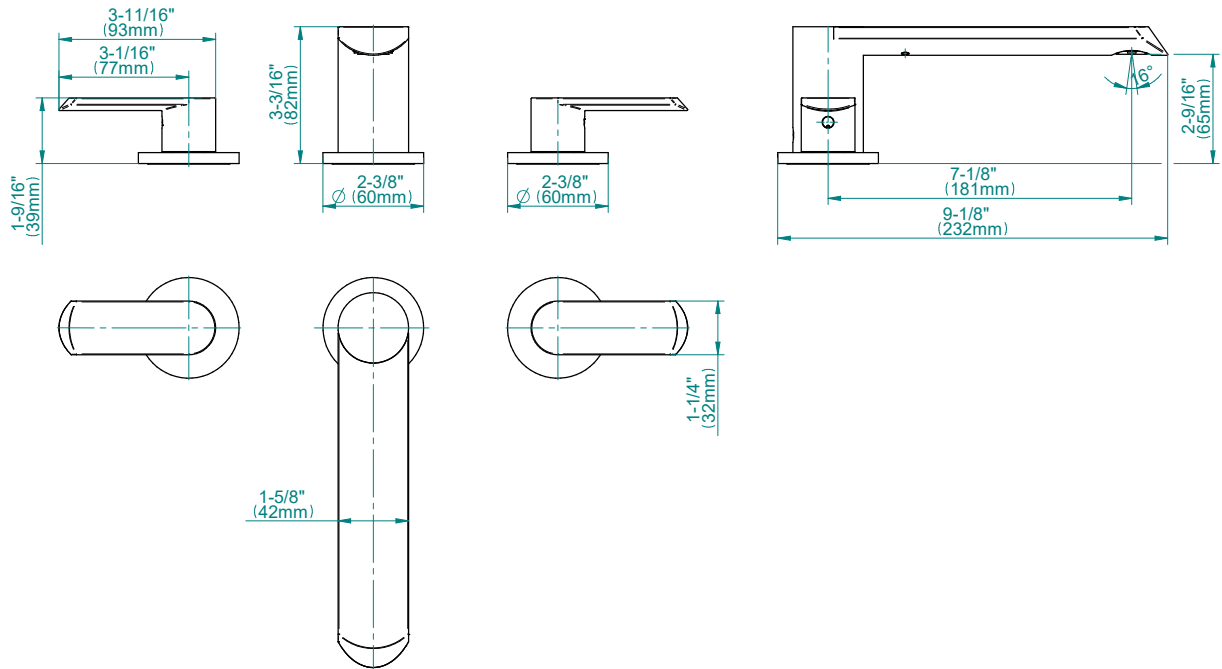

Warranty

- Limited lifetime warranty

For complete warranty information go to: www.graff-faucets.com/en/info/faqs