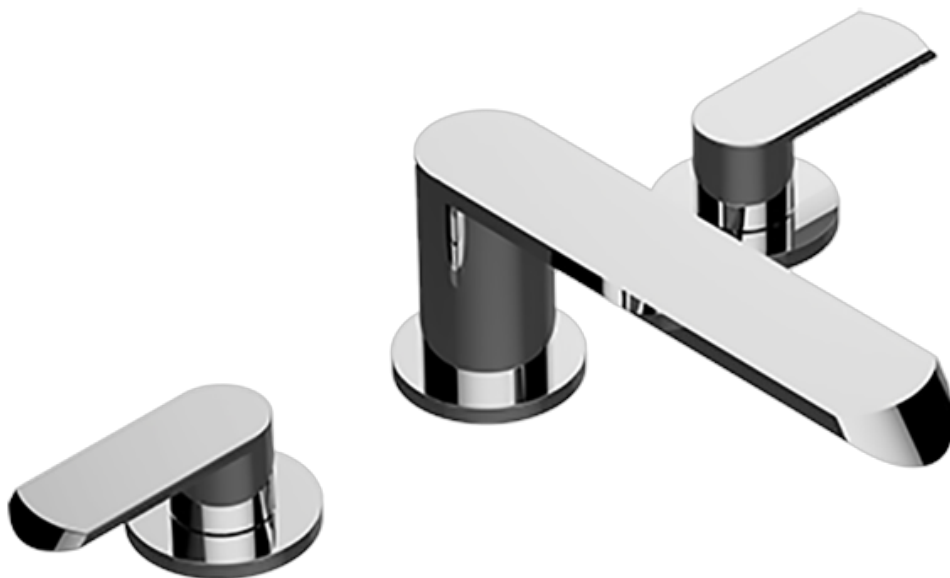

BATHROOM
Phase Roman Tub Set
G-6650-LM45B

GRAFF®

Information

- Aerated Flow Rate ~7 gpm @45 psi
- Matching deck-mounted handshower & diverter set available
- ADA

G-6650-LM45B
Phase Collections
Roman Tub Set

Product Features

- Aerated Flow Rate ~7 gpm @45 psi
- Matching deck-mounted handshower & diverter set available

Available Finishes

- Polished Chrome
G-6650-LM45B-PC
- Brushed Nickel
G-6650-LM45B-BNi
- Polished Nickel
G-6650-LM45B-PN
- Olive Bronze
G-6650-LM45B-OB

Architectural
White

G-1037
Rough Valve

Product Features

- 3/4" male NPT inlets
- Quick connect tub spout

Warranty

- Limited lifetime warranty

For complete warranty information go to: www.graff-faucets.com/en/info/faqs

Brushed
Nickel

Matte Black

Olive Bronze

Polished
Chrome

Polished
Nickel

Architectural
White

G-6650-LM45B
Phase Collections
Roman Tub Set

Product Features