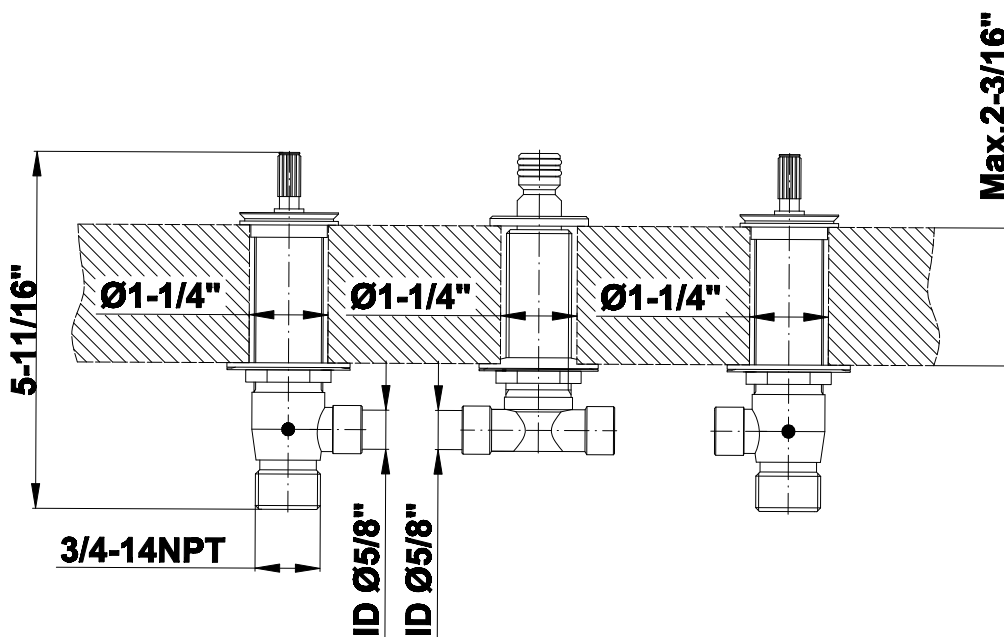

Product Features

- Aerated Flow Rate ~7 gpm @45 psi
- Matching deck-mounted handshower & diverter set available

Available Finishes

- Polished Chrome
G-6650-LM45B-PC
- Brushed Nickel
G-6650-LM45B-BNi
- Polished Nickel
G-6650-LM45B-PN
- Olive Bronze
G-6650-LM45B-OB

Architectural
White

G-1037
Rough Valve

Product Features

- 3/4" male NPT inlets
- Quick connect tub spout

Warranty

- Limited lifetime warranty

For complete warranty information go to: www.graff-faucets.com/en/info/faqs

BATHROOM
Phase Roman Tub Set
G-6650-LM45B

GRAFF®

Information

- Aerated Flow Rate ~7 gpm @45 psi
- Matching deck-mounted handshower & diverter set available
- ADA

Finishes

24K Gold

24K Brushed
Gold

Architectural
Black™