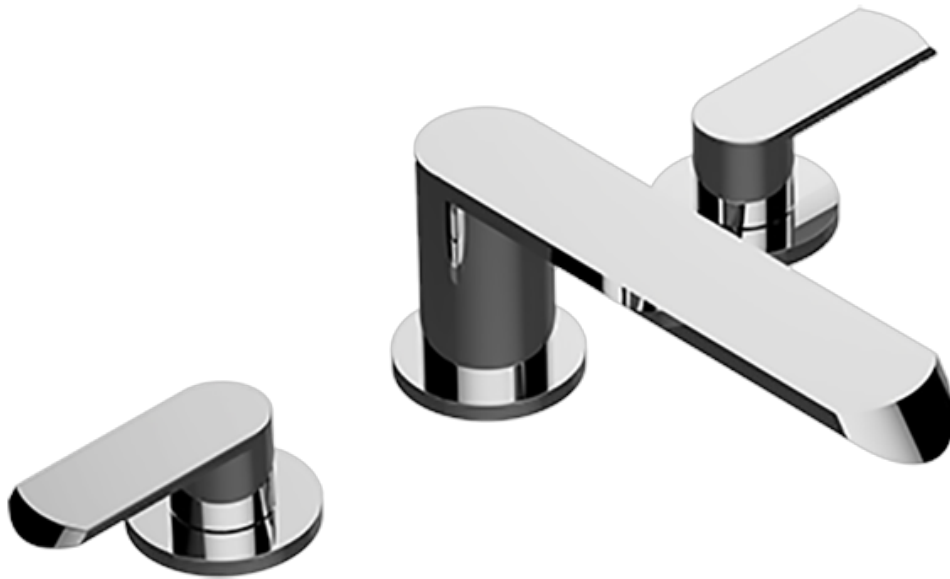

Product Features

- Aerated Flow Rate ~7 gpm @45 psi
- Matching deck-mounted handshower & diverter set available

Available Finishes

- Polished Chrome
G-6650-LM45B-PC
- Brushed Nickel
G-6650-LM45B-BNi
- Polished Nickel
G-6650-LM45B-PN
- Olive Bronze
G-6650-LM45B-OB

Architectural
White

G-1037
Rough Valve

Product Features

- 3/4" male NPT inlets
- Quick connect tub spout

Warranty

- Limited lifetime warranty

For complete warranty information go to: www.graff-faucets.com/en/info/faqs

BATHROOM
Phase Roman Tub Set
G-6650-LM45B

GRAFF®

Information

- Aerated Flow Rate ~7 gpm @45 psi
- Matching deck-mounted handshower & diverter set available
- ADA

Finishes

24K Gold

24K Brushed
Gold

Architectural
Black™

Brushed
Nickel

Matte Black

Olive Bronze

Polished
Chrome

Polished
Nickel

Architectural
White

G-6650-LM45B
Phase Collections
Roman Tub Set

Product Features