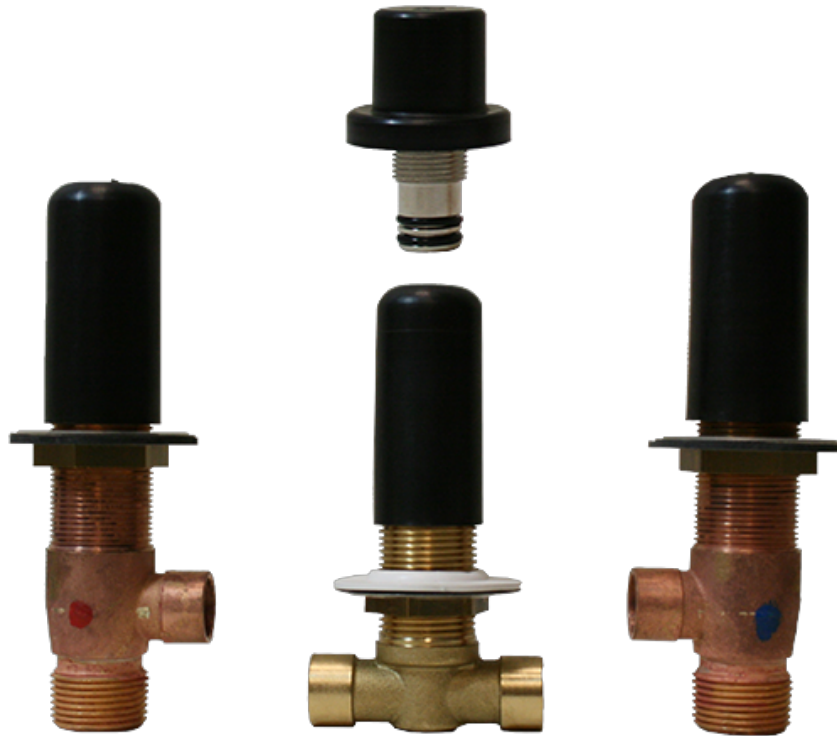

Information

- 3/4" male NPT inlets
- Quick connect tub spout

Finishes