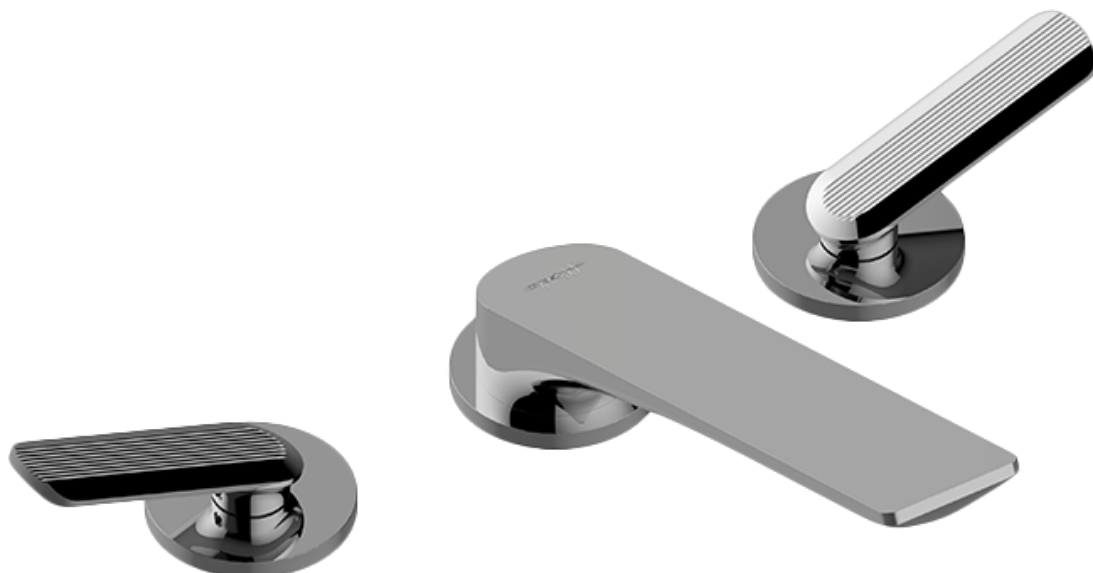

BATHROOM
Sento Roman Tub
G-6350-LM58B

GRAFF®

Information

- Matching deck-mounted handshower and diverter set available below
- ADA

G-6350-LM58B

Sento Series

Information

- Matching deck-mounted handshower and diverter set available below
- ADA

Finishes

G-6350-LM58B

Sento Series

Information

- 3/4" male NPT inlets
- Quick connect tub spout

Finishes

Product Features

- 3/4" male NPT inlets
- Quick connect tub spout