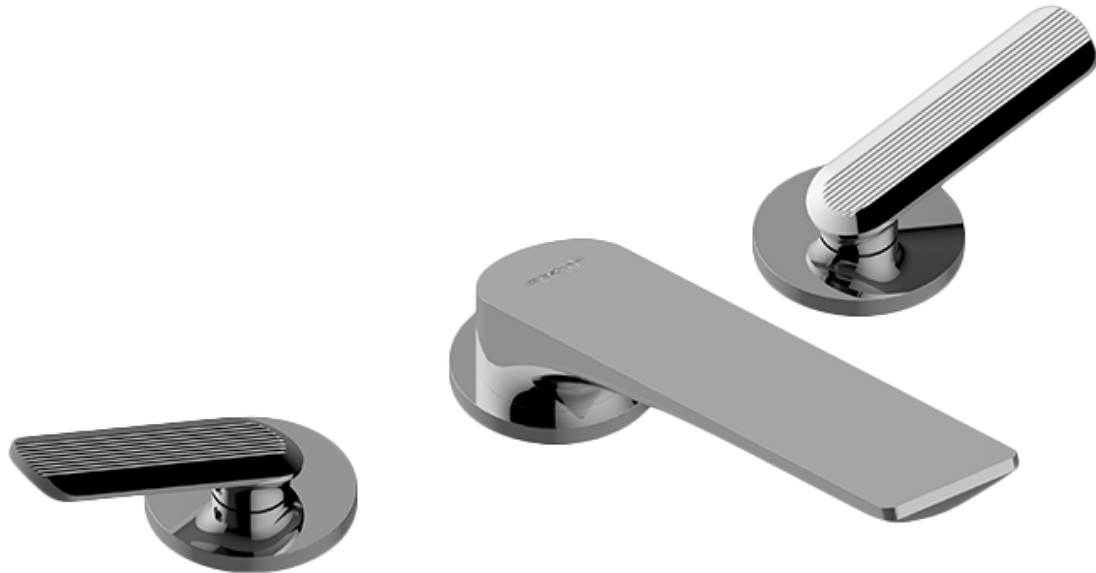

BATHROOM
Sento Roman Tub
G-6350-LM58B

GRAFF®

Information

- Matching deck-mounted handshower and diverter set available below
- ADA

G-6350-LM58B

Sento Series

Information

- Matching deck-mounted handshower and diverter set available below
- ADA

Finishes

G-6350-LM58B

Sento Series

Information

- 3/4" male NPT inlets
- Quick connect tub spout

Finishes

Product Features

- 3/4" male NPT inlets
- Quick connect tub spout