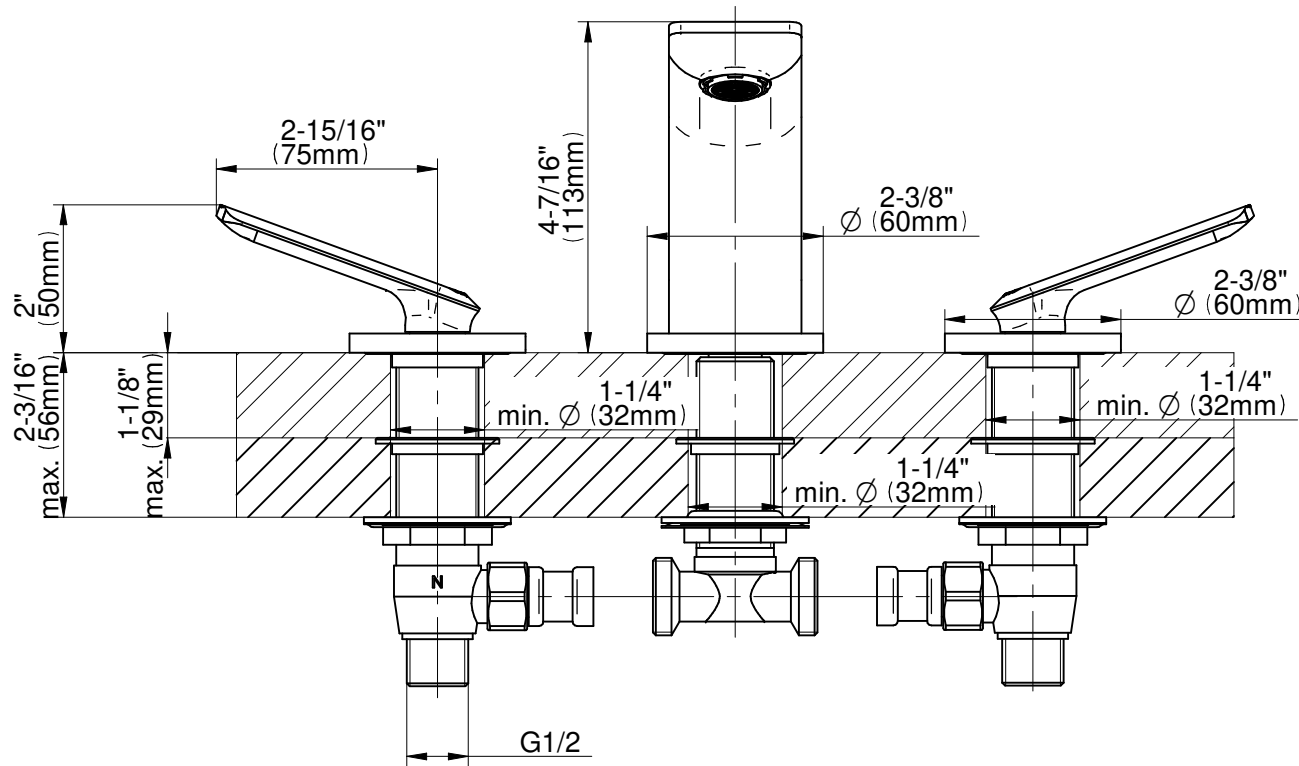

BATHROOM
Sento Roman Tub
G-6350-LM58B

GRAFF®

Information

- Matching deck-mounted handshower and diverter set available below
- ADA

G-6350-LM58B

Sento Series

Information

- Matching deck-mounted handshower and diverter set available below
- ADA

Finishes

G-6350-LM58B

Sento Series

Information

- 3/4" male NPT inlets
- Quick connect tub spout

Finishes

Product Features

- 3/4" male NPT inlets
- Quick connect tub spout