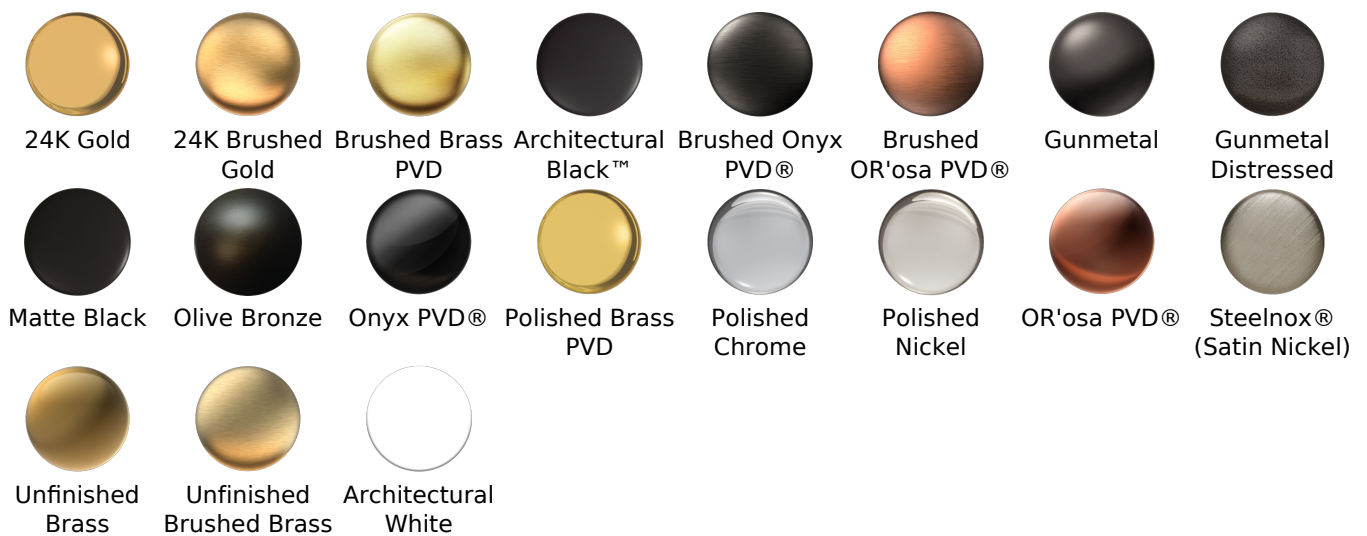

BATHROOM
Sento Roman Tub
G-6350-LM58B

GRAFF®

Information

- Matching deck-mounted handshower and diverter set available below
- ADA

G-6350-LM58B

Sento Series

Information

- Matching deck-mounted handshower and diverter set available below
- ADA

Finishes

G-6350-LM58B

Sento Series

Information

- 3/4" male NPT inlets
- Quick connect tub spout

Finishes

Product Features

- 3/4" male NPT inlets
- Quick connect tub spout