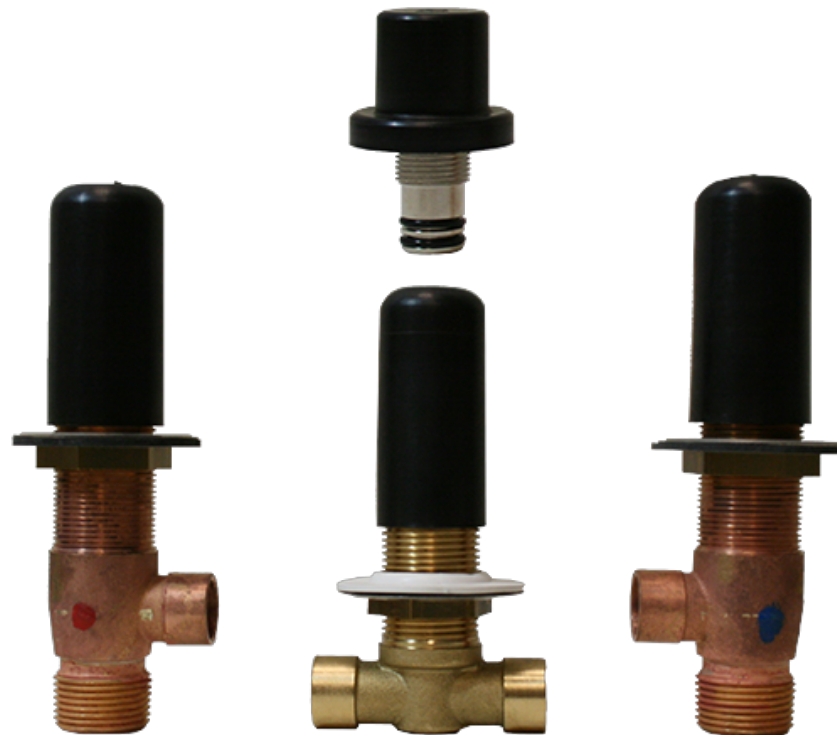

BATHROOM
Sento Roman Tub
G-6350-LM58B

GRAFF®

Information

- Matching deck-mounted handshower and diverter set available below
- ADA

G-6350-LM58B

Sento Series

Information

- Matching deck-mounted handshower and diverter set available below
- ADA

Finishes

G-6350-LM58B

Sento Series

Information

- 3/4" male NPT inlets
- Quick connect tub spout

Finishes

Product Features

- 3/4" male NPT inlets
- Quick connect tub spout