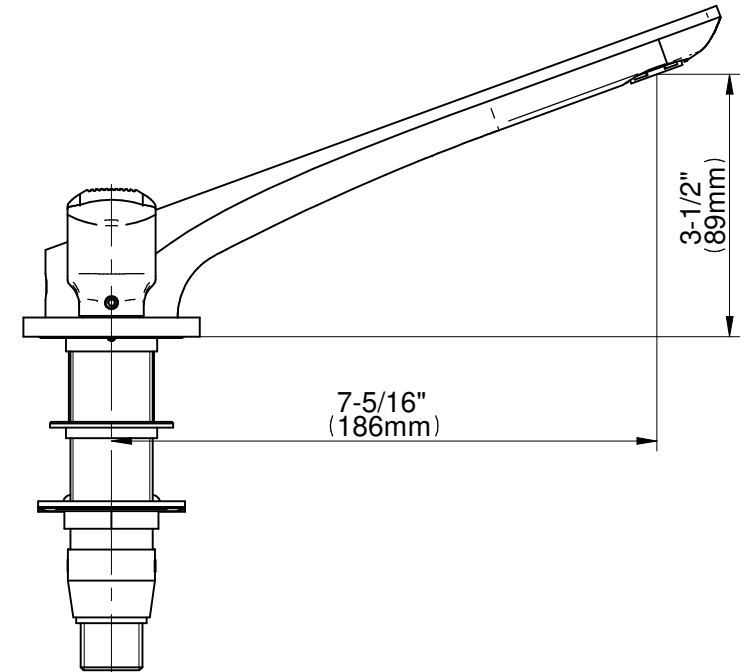

BATHROOM
Sento Roman Tub
G-6350-LM58B

GRAFF®

Information

- Matching deck-mounted handshower and diverter set available below
- ADA

G-6350-LM58B

Sento Series

Information

- Matching deck-mounted handshower and diverter set available below
- ADA

Finishes

G-6350-LM58B

Sento Series

Information

- 3/4" male NPT inlets
- Quick connect tub spout

Finishes

Product Features

- 3/4" male NPT inlets
- Quick connect tub spout