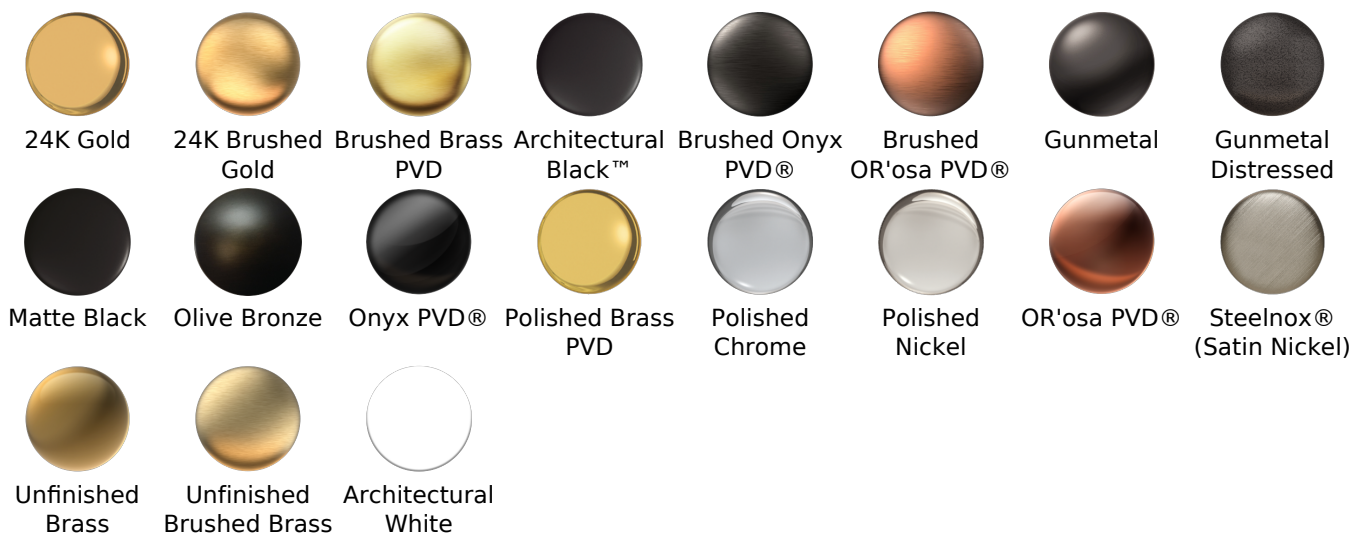

BATHROOM
Sento Roman Tub
G-6350-LM58B

GRAFF®

Information

- Matching deck-mounted handshower and diverter set available below
- ADA

G-6350-LM58B

Sento Series

Information

- Matching deck-mounted handshower and diverter set available below
- ADA

Finishes

G-6350-LM58B

Sento Series

Information

- 3/4" male NPT inlets
- Quick connect tub spout

Finishes

Product Features

- 3/4" male NPT inlets
- Quick connect tub spout