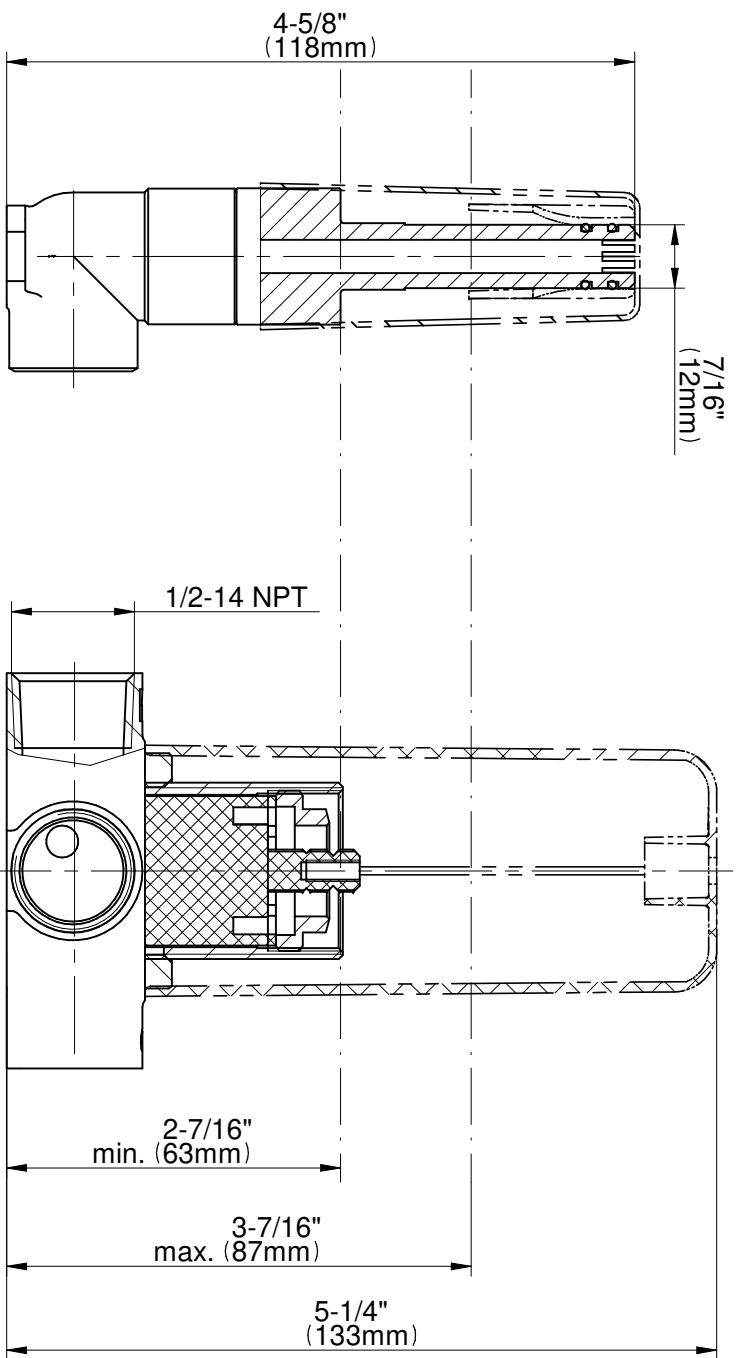

G-1086

Vintage Series