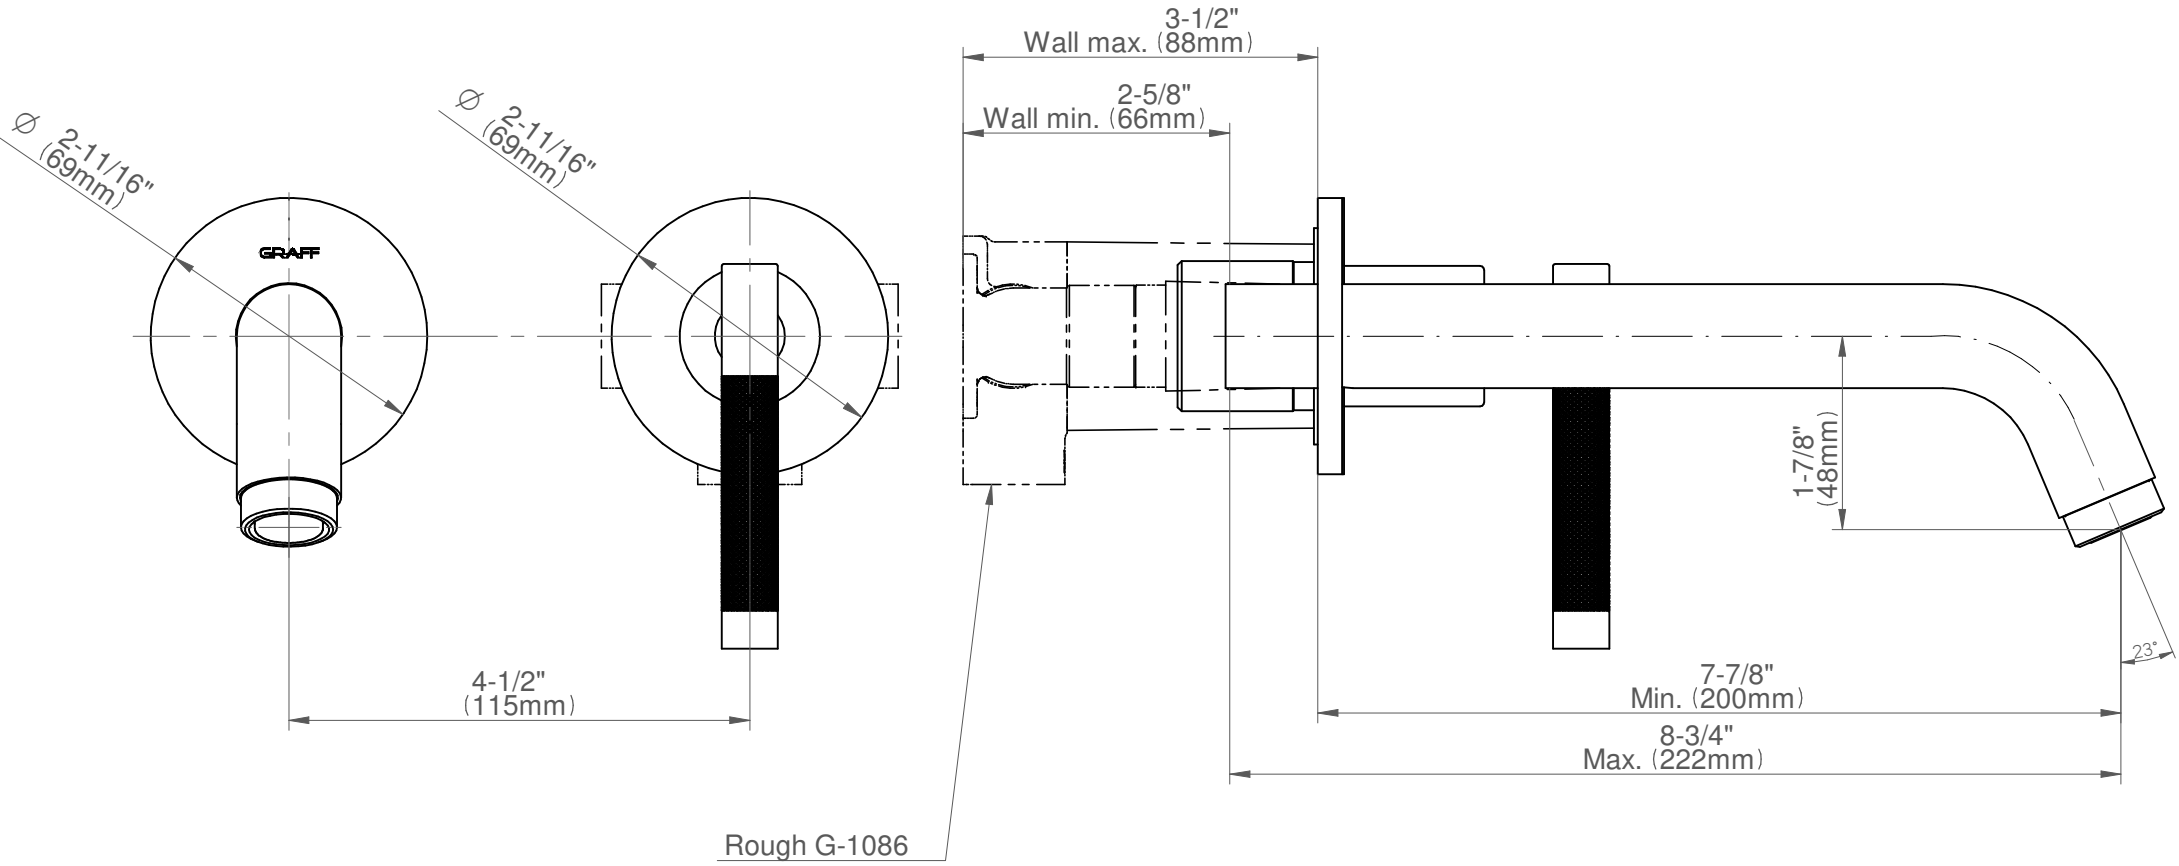

GN-11436-LM57B-T

Harley Series