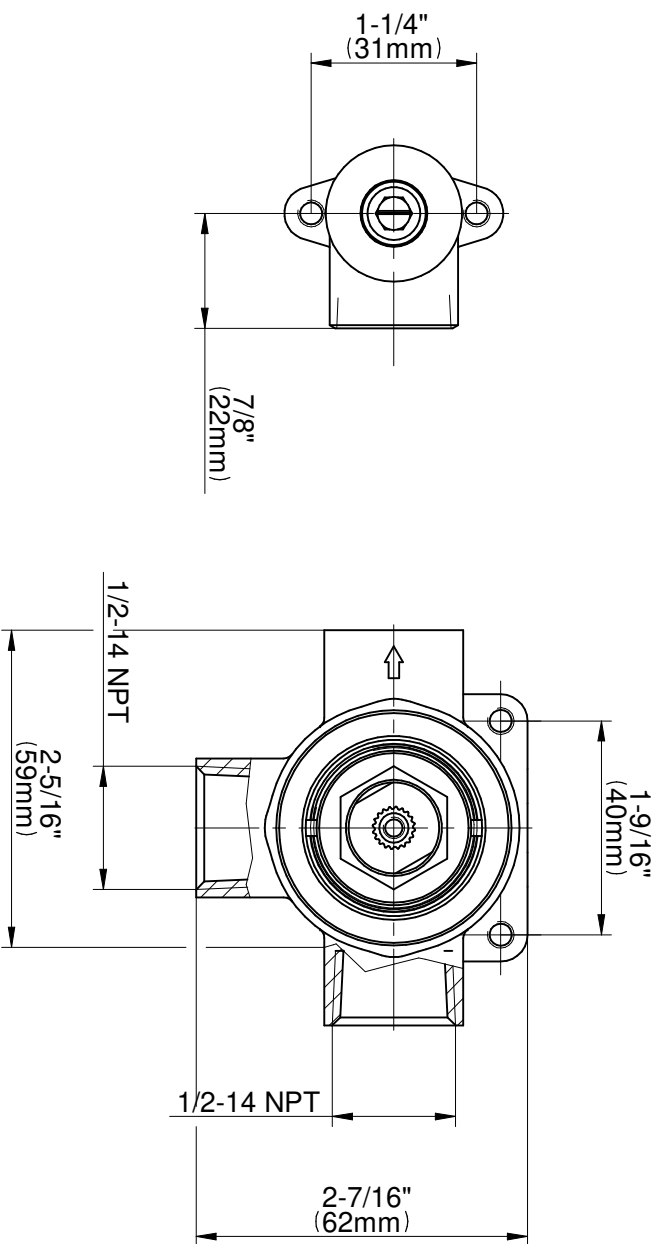

### Information

- Wall-mount spout and handle installation
- Aerated flow rate  $\leq 1.2$  max gpm
- 9-1/4" spout reach
- Handle may be installed on left or right of spout
- Drain assembly not included
- Optional matching decorative trap G-9970
- Optional extension kit
- ADA
- CALGreen

## Vintage Series

BATHROOM  
 Harley Wall-Mounted Lavatory  
 Faucet with Single Handle  
**G-11436-LM57**

**Information**

- Wall-mount spout and handle installation
- Aerated flow rate  $\leq 1.2$  max gpm
- 9-1/4" spout reach
- Handle may be installed on left or right of spout
- Drain assembly not included
- Optional matching decorative trap G-9970
- Optional extension kit
- ADA
- CALGreen