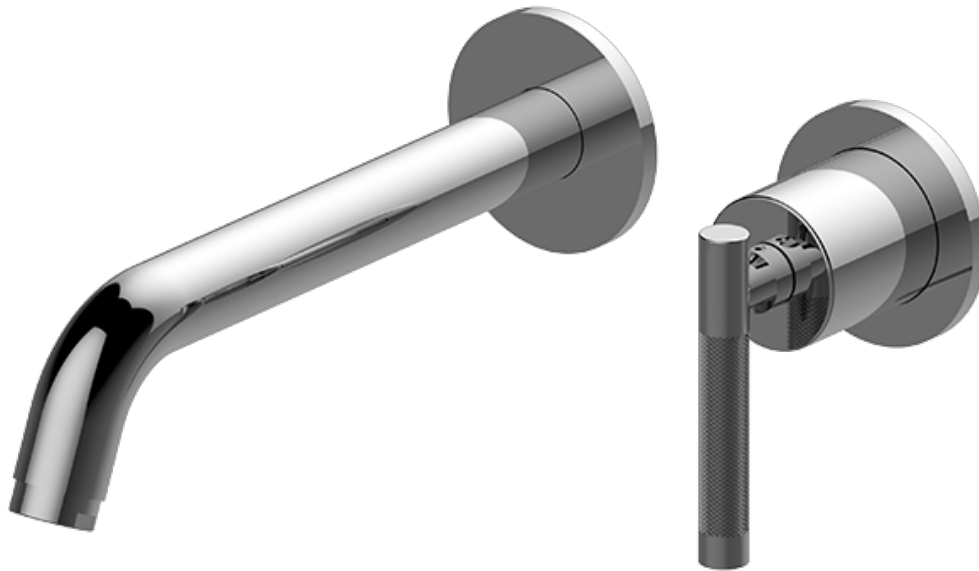

BATHROOM  
Harley Wall-Mounted Lavatory  
Faucet with Single Handle  
**G-11436-LM57**

---

**GRAFF®**

### Information

- Wall-mount spout and handle installation
- Aerated flow rate  $\leq 1.2$  max gpm
- 9-1/4" spout reach
- Handle may be installed on left or right of spout
- Drain assembly not included
- Optional matching decorative trap G-9970
- Optional extension kit
- ADA
- CALGreen