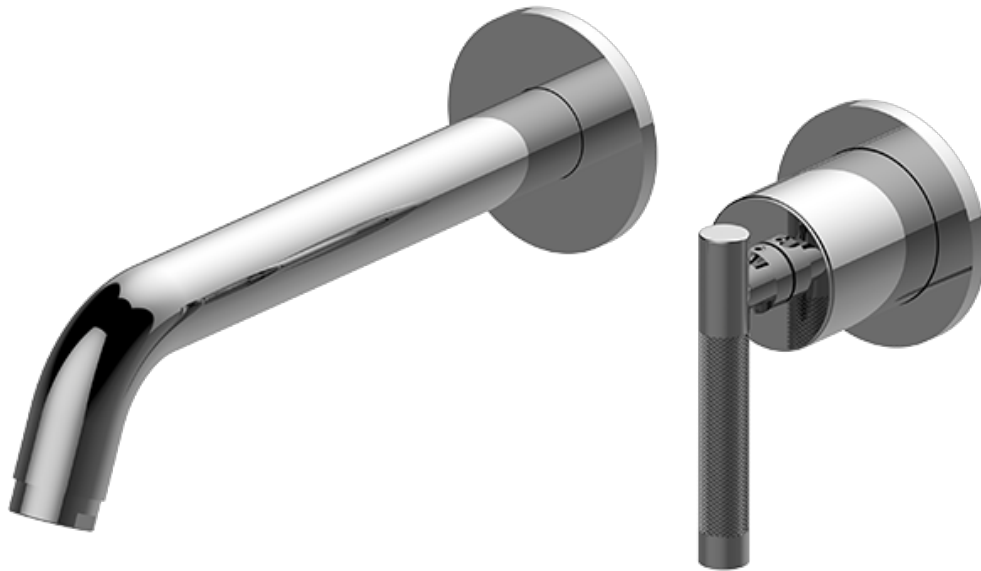

## Vintage Series

BATHROOM  
 Harley Wall-Mounted Lavatory  
 Faucet with Single Handle  
**G-11436-LM57**

**Information**

- Wall-mount spout and handle installation
- Aerated flow rate  $\leq 1.2$  max gpm
- 9-1/4" spout reach
- Handle may be installed on left or right of spout
- Drain assembly not included
- Optional matching decorative trap G-9970
- Optional extension kit
- ADA
- CALGreen