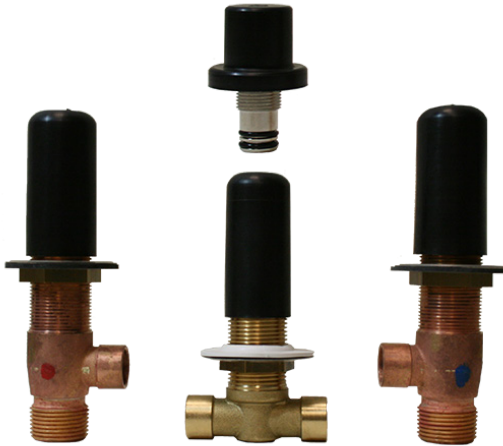

BATHROOM
Harley Roman Tub
G-6750-C19B

GRAFF®

Information

- Matching deck-mounted handshower and diverter set available

G-6750-C19B-T

Harley Series

Roman Tub Trim set is designed to operate with rough G-I037

Information

- 3/4" male NPT inlets
- Quick connect tub spout

Finishes

24K Gold

24K Brushed Gold

24K Brushed Gold with Onyx PVD Accents

Brushed Brass PVD

Architectural Black™

Polished Chrome with Onyx PVD Accents

Polished Nickel

Polished Nickel with Onyx PVD Accents

Architectural White

Product Features

- 3/4" male NPT inlets
- Quick connect tub spout

Warranty

- Limited lifetime warranty

For complete warranty information go to: www.graff-faucets.com/en/info/faqs

Information

- Matching deck-mounted handshower and diverter set available

Finishes

G-6750-C19B-T

Harley Series

Roman Tub Trim set is designed to operate with rough G-I037