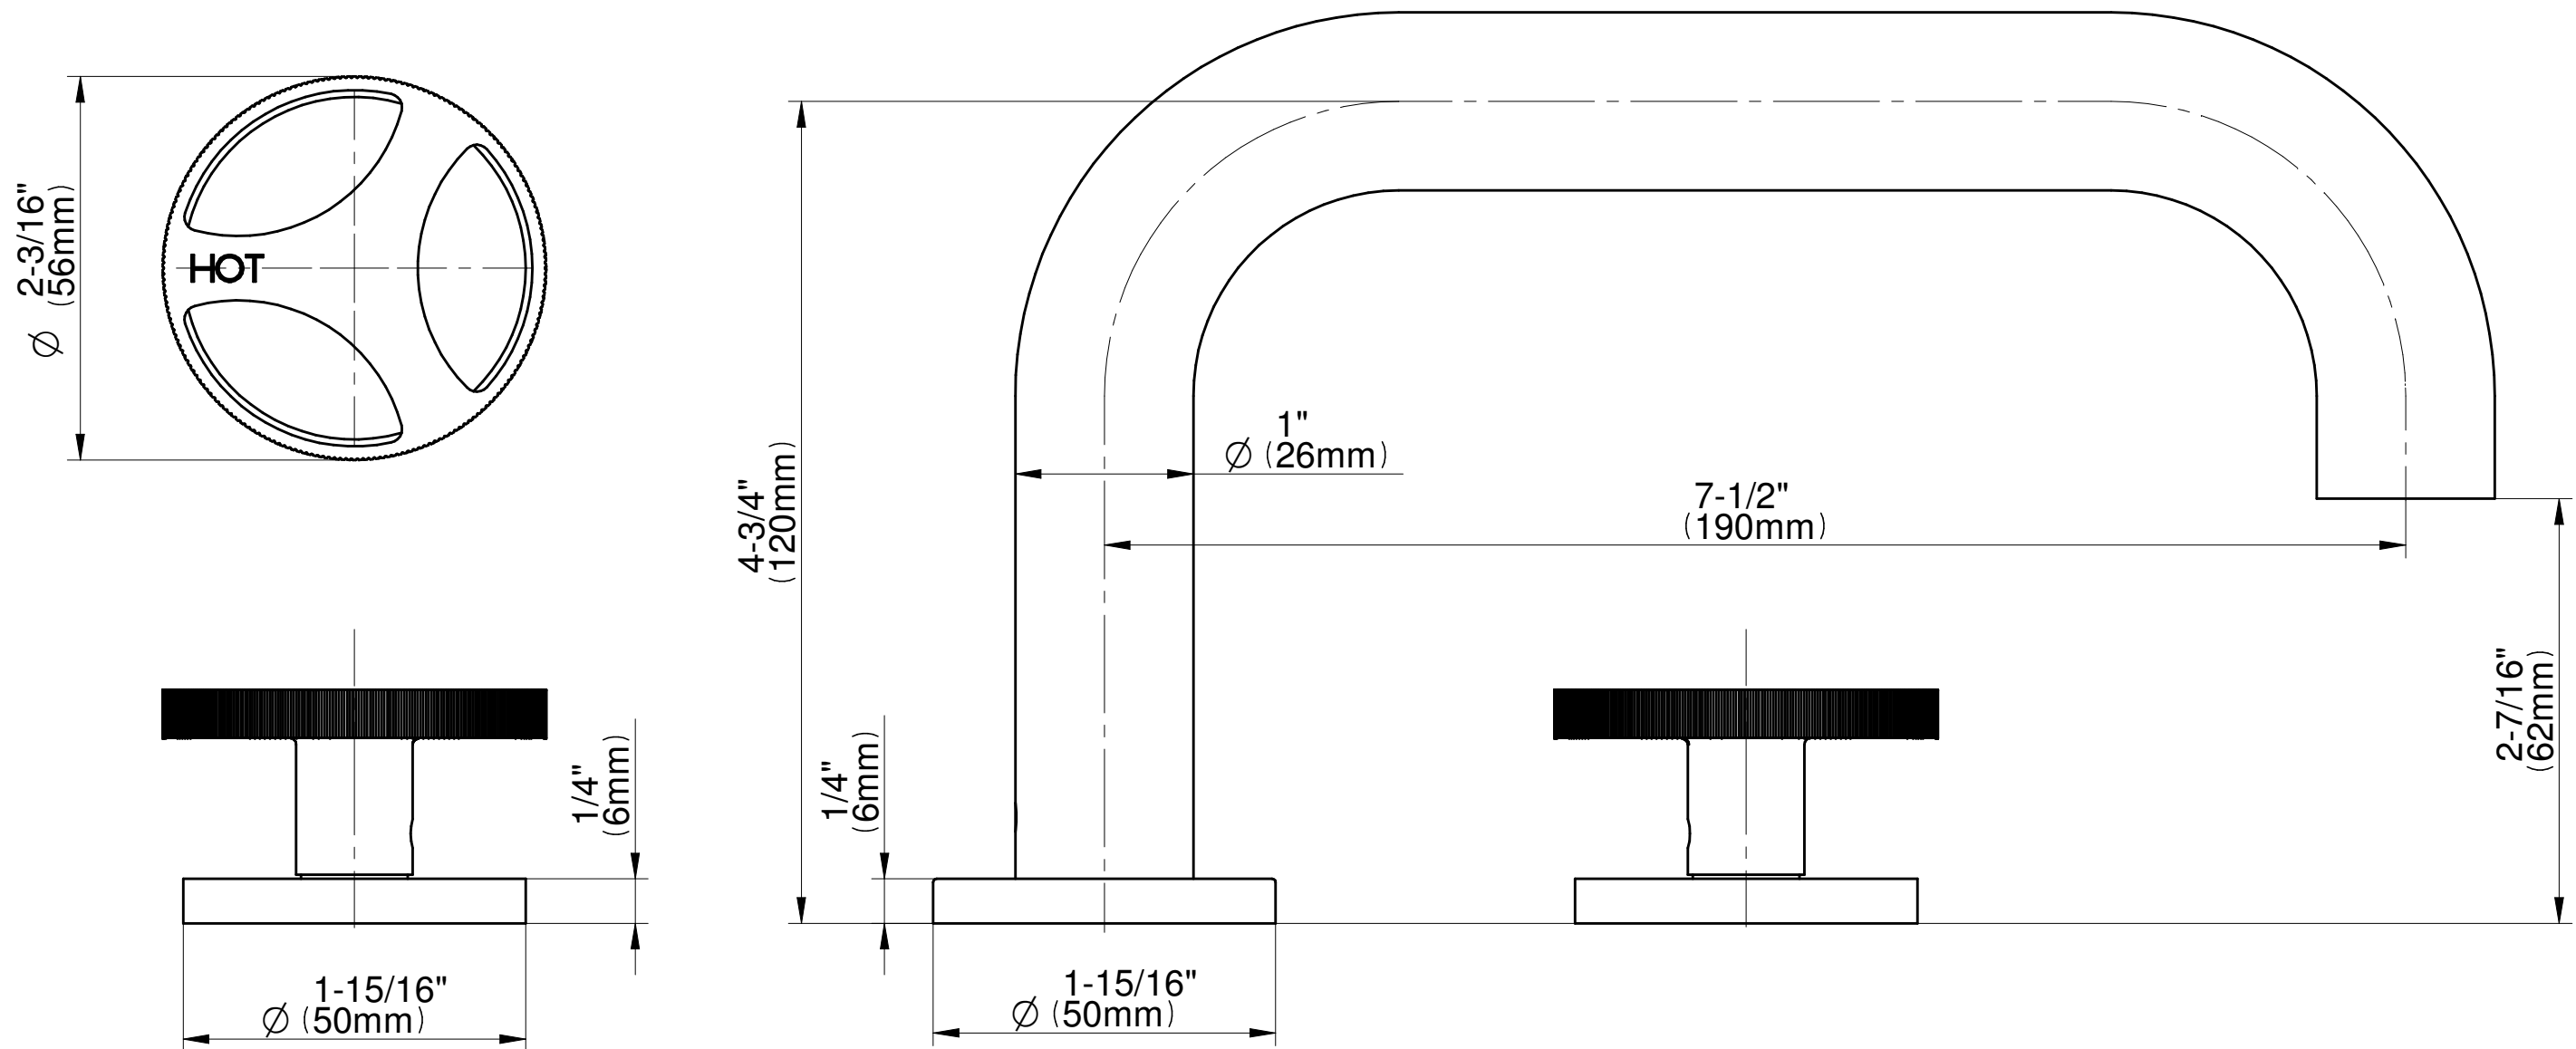

BATHROOM
Harley Roman Tub
G-6750-C19B

GRAFF®

Information

- Matching deck-mounted handshower and diverter set available

G-6750-C19B-T

Harley Series

Roman Tub Trim set is designed to operate with rough G-I037

For complete warranty information go to: www.graff-faucets.com/en/info/faqs

Information

- Matching deck-mounted handshower and diverter set available

Finishes

G-6750-C19B-T

Harley Series

Roman Tub Trim set is designed to operate with rough G-I037