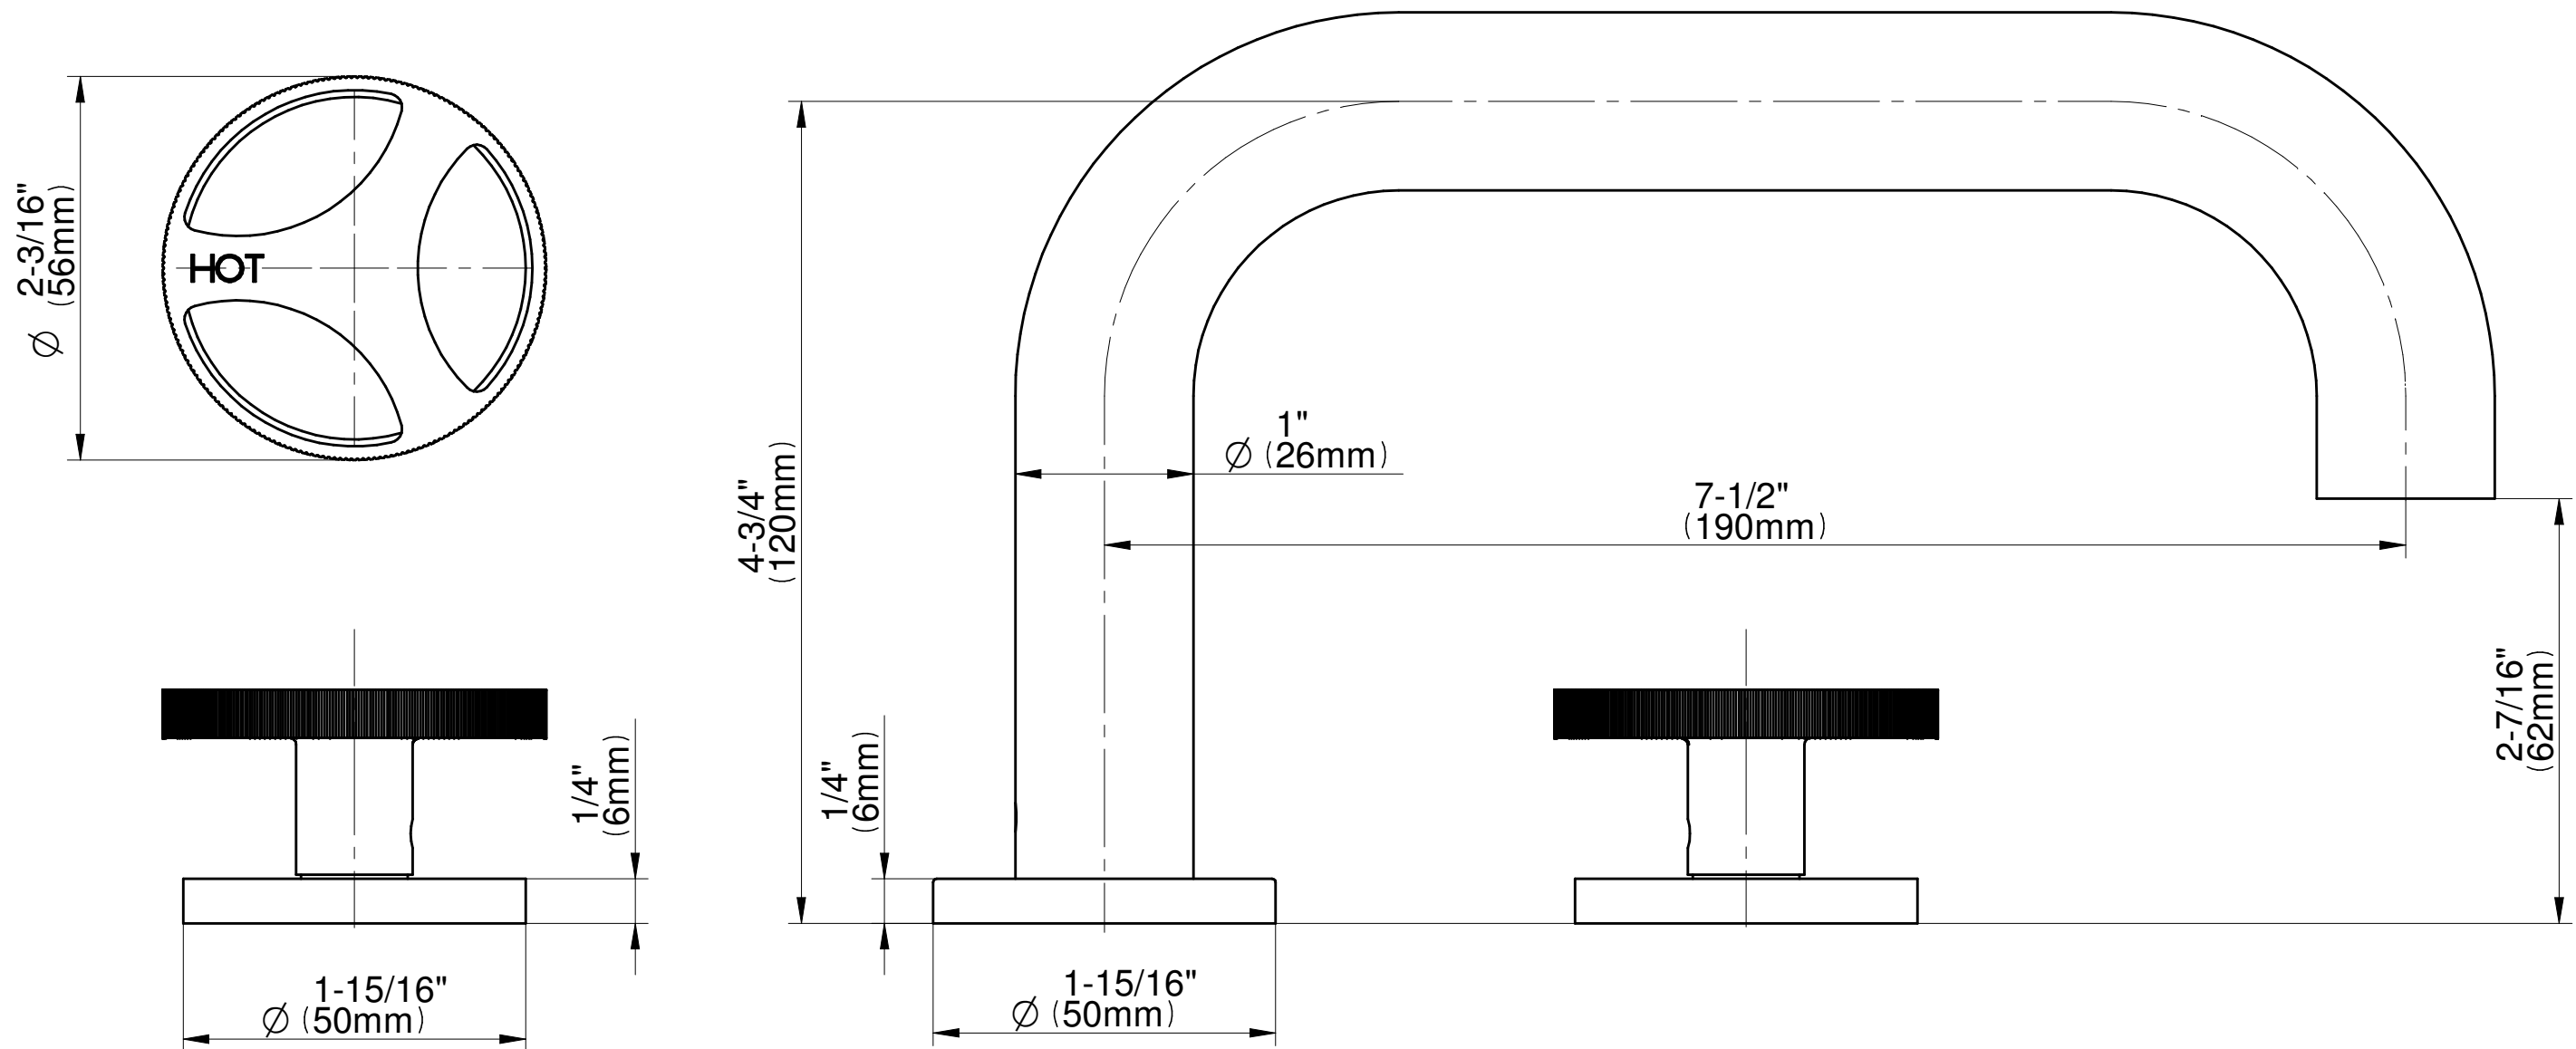

BATHROOM
Harley Roman Tub
G-6750-C19B

GRAFF®

Information

- Matching deck-mounted handshower and diverter set available

G-6750-C19B-T

Harley Series

Roman Tub Trim set is designed to operate with rough G-I037

Information

- 3/4" male NPT inlets
- Quick connect tub spout

Finishes

24K Gold

24K Brushed Gold

24K Brushed Gold with Onyx PVD Accents

Brushed Brass PVD

Architectural Black™

Polished Chrome with Onyx PVD Accents

Polished Nickel

Polished Nickel with Onyx PVD Accents

Architectural White

Product Features

- 3/4" male NPT inlets
- Quick connect tub spout

Warranty

- Limited lifetime warranty

For complete warranty information go to: www.graff-faucets.com/en/info/faqs

Information

- Matching deck-mounted handshower and diverter set available

Finishes

G-6750-C19B-T

Harley Series

Roman Tub Trim set is designed to operate with rough G-I037