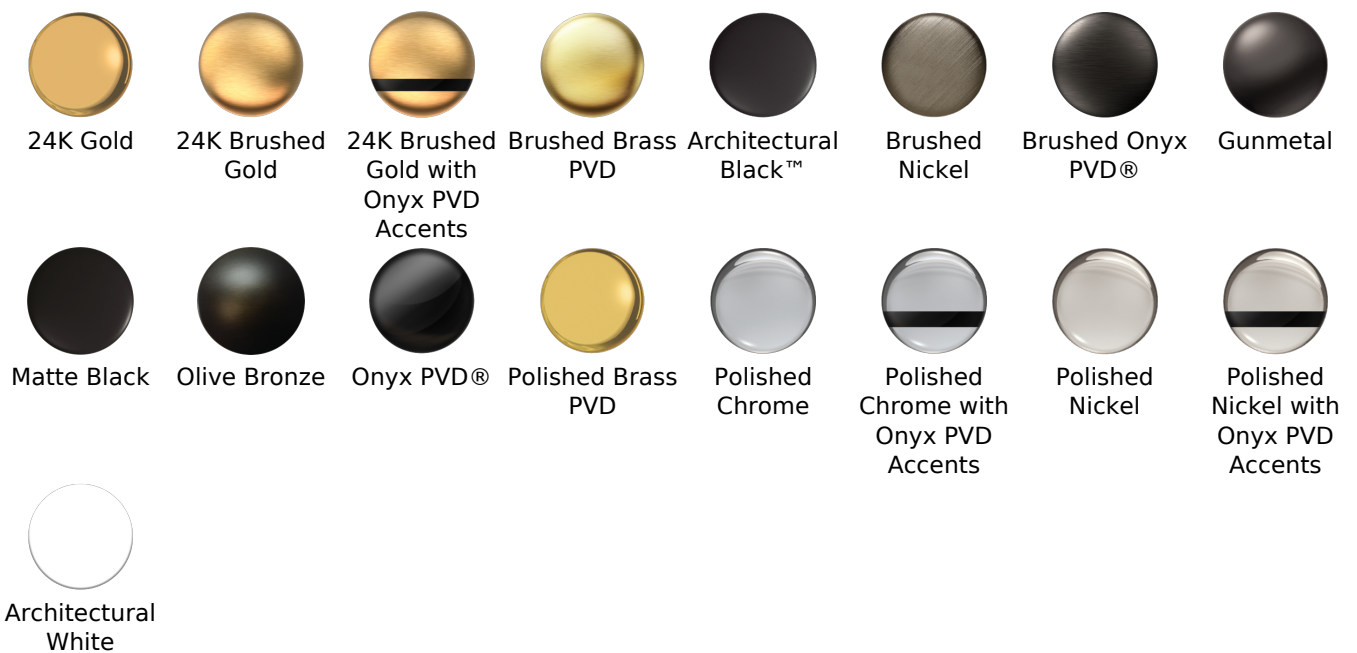

Brushed Nickel

Brushed Onyx PVD®

Gunmetal

Matte Black

Olive Bronze

Onyx PVD®

Polished Brass PVD

Polished Chrome

Polished Chrome with Onyx PVD Accents

Polished Nickel

Polished Nickel with Onyx PVD Accents

Architectural White

Product Features

- 3/4" male NPT inlets
- Quick connect tub spout

Warranty

- Limited lifetime warranty

For complete warranty information go to: www.graff-faucets.com/en/info/faqs

Information

- Matching deck-mounted handshower and diverter set available

Finishes

G-6750-C19B-T

Harley Series

Roman Tub Trim set is designed to operate with rough G-I037