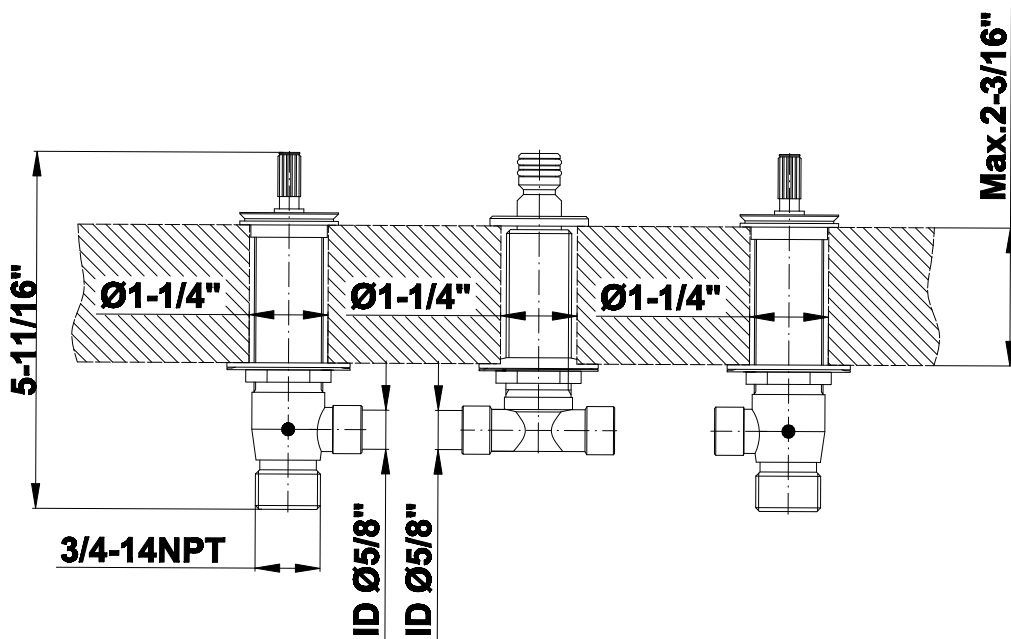

BATHROOM
Harley Roman Tub
G-6750-C19B

GRAFF®

Information

- Matching deck-mounted handshower and diverter set available

G-6750-C19B-T

Harley Series

Roman Tub Trim set is designed to operate with rough G-I037

Information

- 3/4" male NPT inlets
- Quick connect tub spout

Finishes

24K Gold

24K Brushed Gold

24K Brushed Gold with Onyx PVD Accents

Brushed Brass PVD

Architectural Black™

Polished Chrome with Onyx PVD Accents

Polished Nickel

Polished Nickel with Onyx PVD Accents

Architectural White

Product Features

- 3/4" male NPT inlets
- Quick connect tub spout

Warranty

- Limited lifetime warranty

For complete warranty information go to: www.graff-faucets.com/en/info/faqs

Information

- Matching deck-mounted handshower and diverter set available

Finishes

G-6750-C19B-T

Harley Series

Roman Tub Trim set is designed to operate with rough G-I037