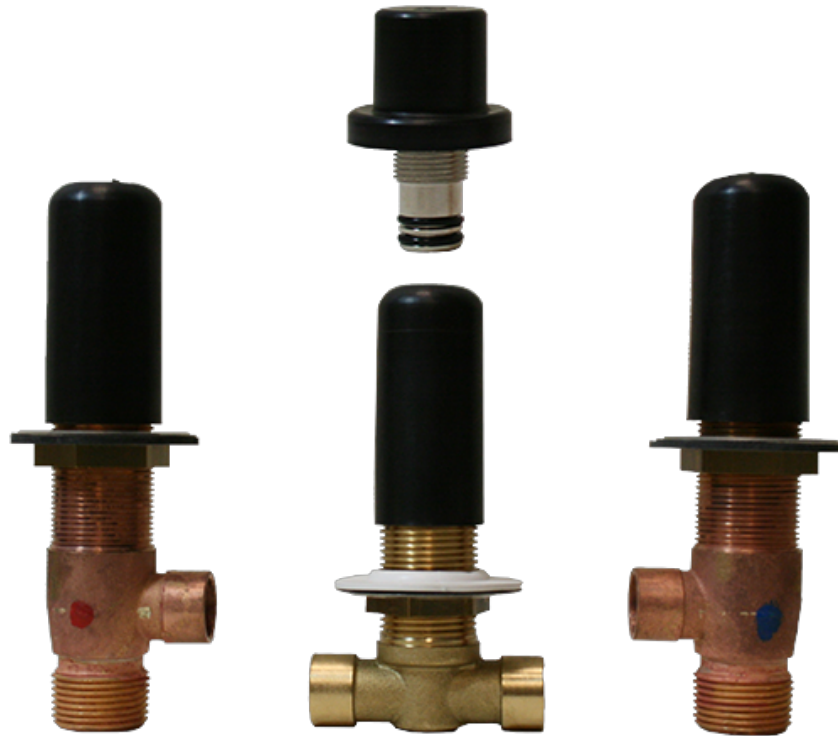

BATHROOM
Harley Roman Tub
G-6750-C19B

GRAFF®

Information

- Matching deck-mounted handshower and diverter set available

G-6750-C19B-T

Harley Series

Roman Tub Trim set is designed to operate with rough G-I037

Information

- 3/4" male NPT inlets
- Quick connect tub spout

Finishes

24K Gold

24K Brushed Gold

24K Brushed Gold with Onyx PVD Accents

Brushed Brass PVD

Architectural Black™

Polished Chrome with Onyx PVD Accents

Polished Nickel

Polished Nickel with Onyx PVD Accents

Architectural White

Product Features

- 3/4" male NPT inlets
- Quick connect tub spout

Warranty

- Limited lifetime warranty

For complete warranty information go to: www.graff-faucets.com/en/info/faqs

Information

- Matching deck-mounted handshower and diverter set available

Finishes

G-6750-C19B-T

Harley Series

Roman Tub Trim set is designed to operate with rough G-I037