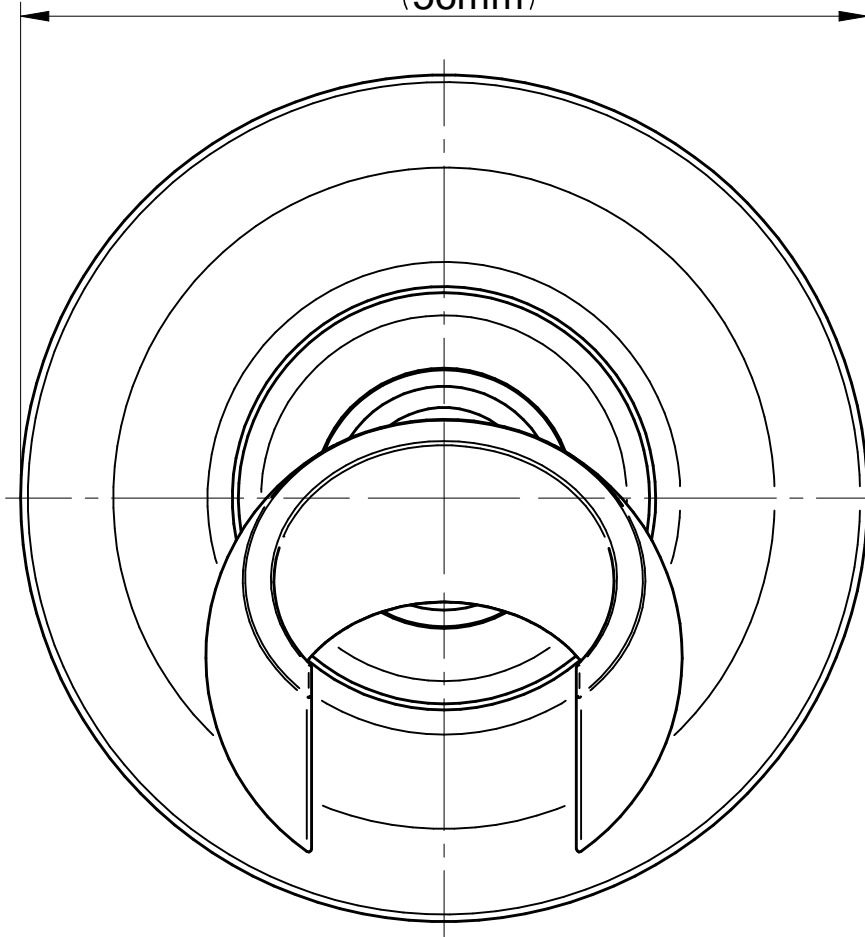

## Camden Series

Ø 2-3/16"  
(56mm)

3-15/16"  
(100mm)

7/16"  
(12mm)

**Information**

- Solid brass construction
- All-metal handle
- Shower hose not included
- Includes internal backflow preventer
- Handshower flow rate ≤ 1.8 max gpm
- CALGreen