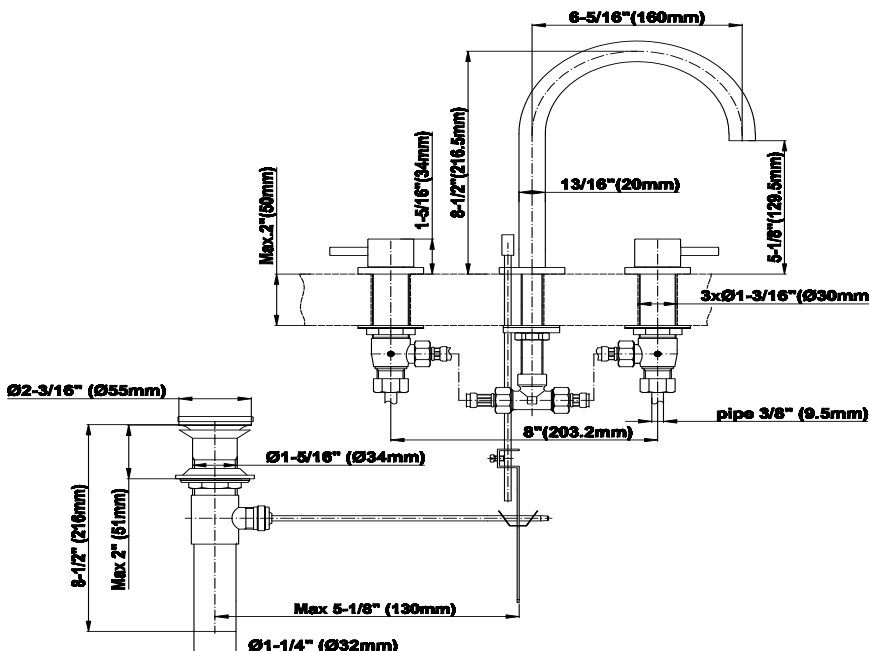

The measurements shown are for reference only. Products and specifications shown are subject to change without notice. Revised 03/2019.

www.graff-designs.com | phone: 800-954-4723