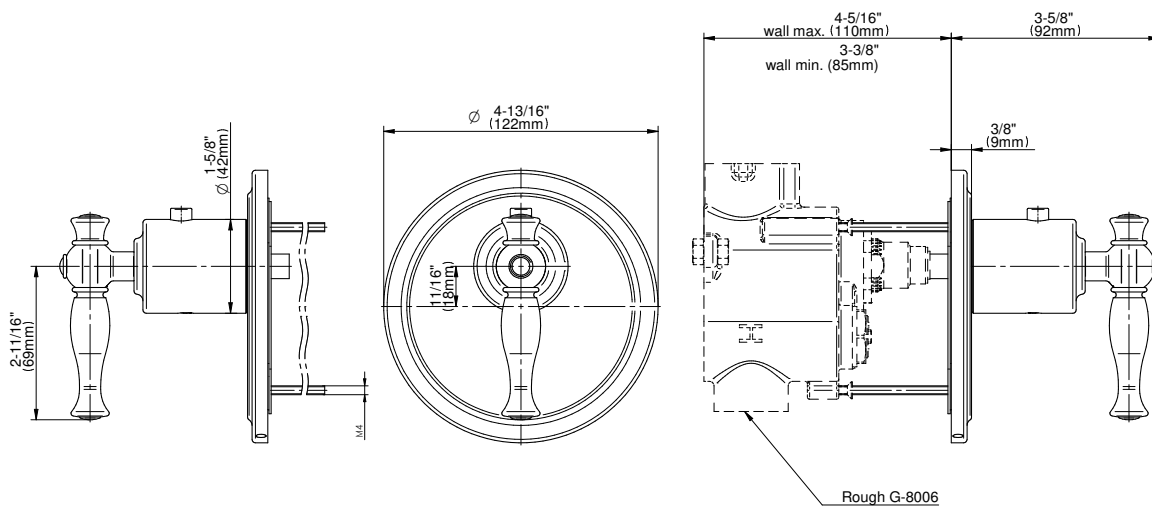

The measurements shown are for reference only. Products and specifications shown are subject to change without notice. Revised 8/2018.

www.graff-designs.com | phone: 800-954-4723