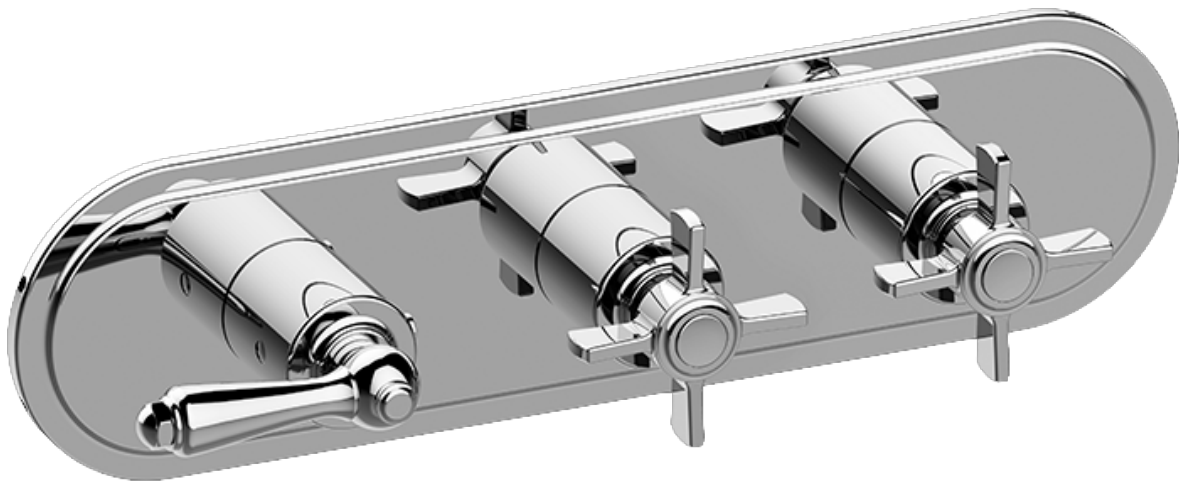

SHOWER  
M-Series Valve Horizontal Trim  
with Three Handles  
**G-8087H-LM48C16-T**

**Information**

- Three metal handles, decorative trim plate
- Use with M-Series rough valves
- ALM48C16 handles should not be used with any 3-way diverter valves
- ADA