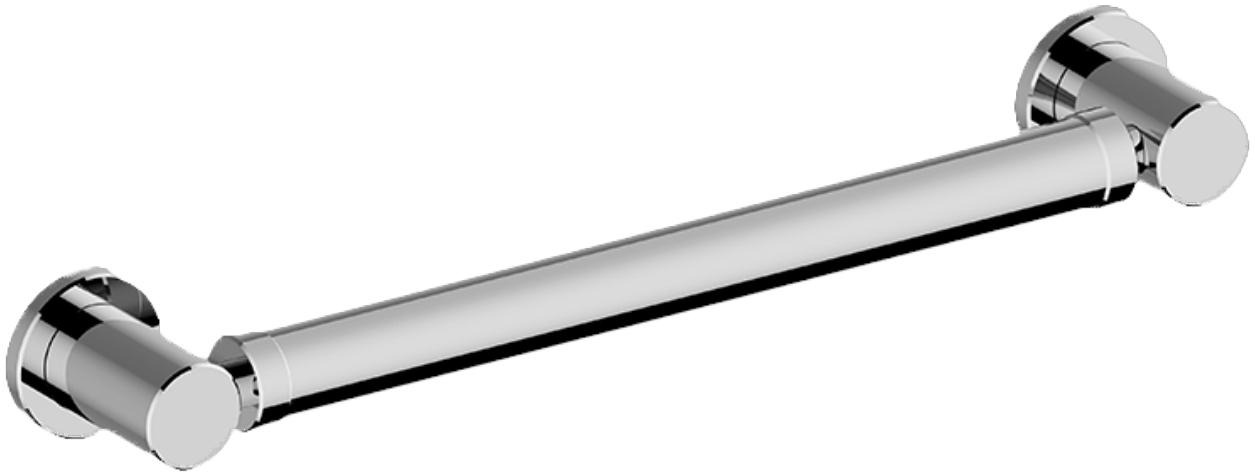

SHOWER
 Round 16" Grab Bar
G-9516

Information

- 16" center to center
- 1-1/2" distance from wall to bar
- 1-1/4" diameter
- Solid brass construction
- Mounting hardware included
- ADA compliant when installed properly
- Style options complement contemporary collections

G-9516

GRAB BAR Series