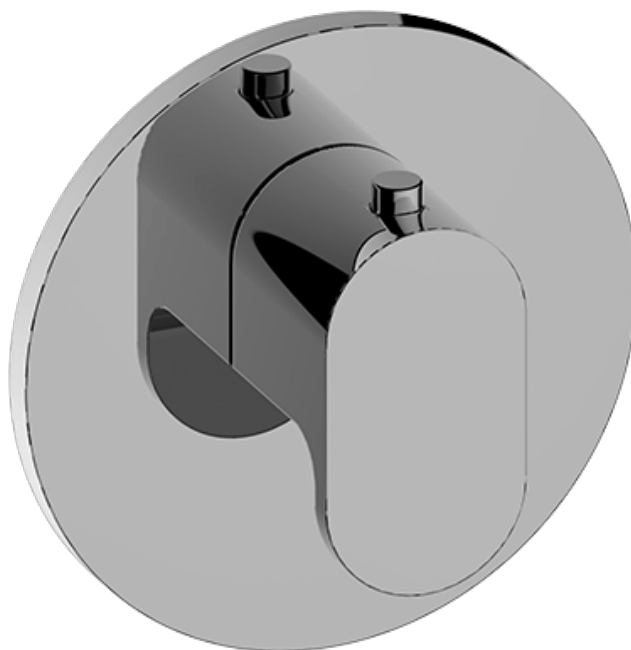

SHOWER
Ametis M-Series Thermostatic
Valve Trim with Handle
G-8037-LM44E-T

GRAFF®

Information

- Single metal handle
- Decorative trim plate
- Use with G-8006 thermostatic rough valve
- To complete package, you must order rough valve
- ADA

Finishes

Architectural
Black™

Matte Black

Polished
Chrome

Architectural
White

G-8037-LM44E-T

AMETIS Series