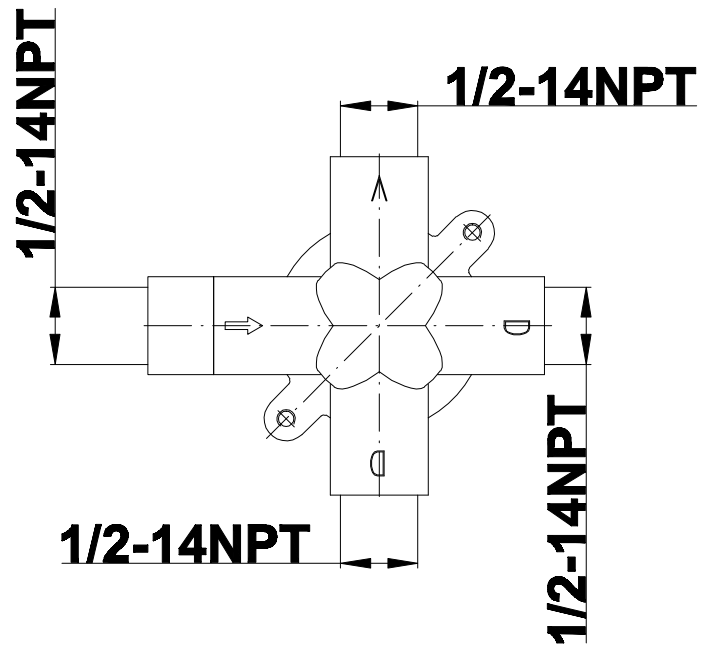

SHOWER
Rough
G-8005

GRAFF®

Information

- 18.4 gpm @ 60 psi
- 3/4" universal inlets/outlets with female threads
- Built-in service stops
- Complete serviceability from front of all units
- Supplied with protective plastic cover
- Thermostatic valve uses a paraffin wax cartridge

Finishes

Polished
Chrome

SHOWER
Immersion SOLID Trim Plate
w/Handle
G-8041-LM40S-T

GRAFF[®]

Information

- Single metal handle
- Decorative trim plate
- Use with G-8000 or G-8005 thermostatic rough valve
- To complete package, you must order rough valve
- ADA

Finishes

Polished
Chrome

G-8041

SHOWER
3-Way High Flow Transfer Rough
Valve WITH off function
G-8050

GRAFF®

Information

- Intended for use with Thermostatic Shower Systems
- 1/2" 3-way diverter valve with 3 outlets and off function
- Universal inlets/outlets with female threads
- Operates one function at a time
- Supplied with protective plastic cover
- CALGreen compliant depending on functions
- CALGreen

Finishes

Polished
Chrome

G-8050

SHOWER
Immersion Transfer Valve Trim
Plates and Handle
G-8066-LM40S-T

GRAFF[®]

Information

- Single metal lever handle
- Decorative trim plate WITH off function
- Use with G-8050 (4-port thermostatic diverter valve w/stop)
- To complete package, you must order rough diverter valve
- ADA