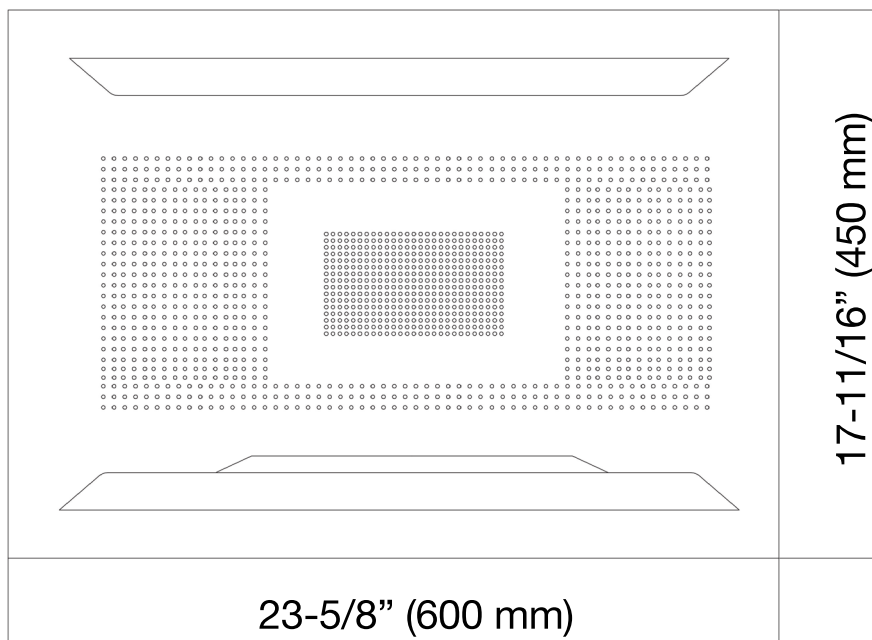

The measurements shown are for reference only. Products and specifications shown are subject to change without notice. Revised 1/2018

www.graff-designs.com | phone: 800-954-4723