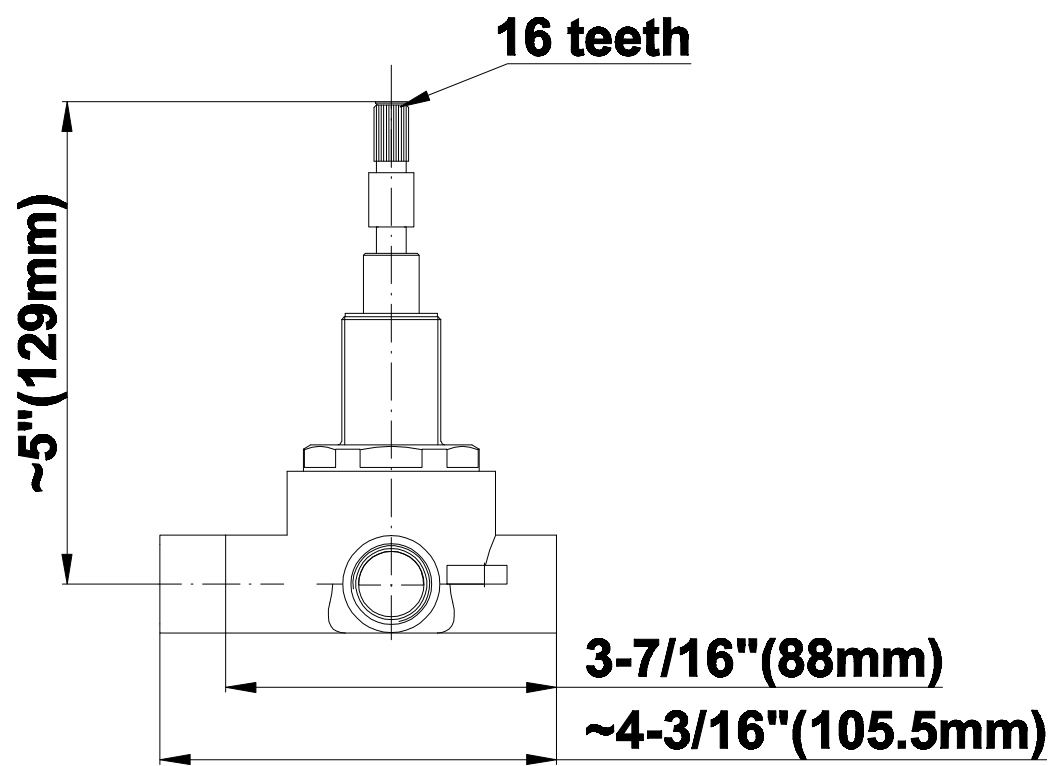

SHOWER
Rough
G-8005

GRAFF®

Information

- 18.4 gpm @ 60 psi
- 3/4" universal inlets/outlets with female threads
- Built-in service stops
- Complete serviceability from front of all units
- Supplied with protective plastic cover
- Thermostatic valve uses a paraffin wax cartridge

Finishes

Polished
Chrome

SHOWER
Immersion SOLID Trim Plate
w/Handle
G-8041-LM40S-T

GRAFF[®]

Information

- Single metal handle
- Decorative trim plate
- Use with G-8000 or G-8005 thermostatic rough valve
- To complete package, you must order rough valve
- ADA

Finishes

Polished
Chrome

G-8041

SHOWER
3-Way High Flow Transfer Rough
Valve WITH off function
G-8050

GRAFF®

Information

- Intended for use with Thermostatic Shower Systems
- 1/2" 3-way diverter valve with 3 outlets and off function
- Universal inlets/outlets with female threads
- Operates one function at a time
- Supplied with protective plastic cover
- CALGreen compliant depending on functions
- CALGreen

Finishes

Polished
Chrome

G-8050

SHOWER
Immersion Transfer Valve Trim
Plates and Handle
G-8066-LM40S-T

GRAFF[®]

Information

- Single metal lever handle
- Decorative trim plate WITH off function
- Use with G-8050 (4-port thermostatic diverter valve w/stop)
- To complete package, you must order rough diverter valve
- ADA