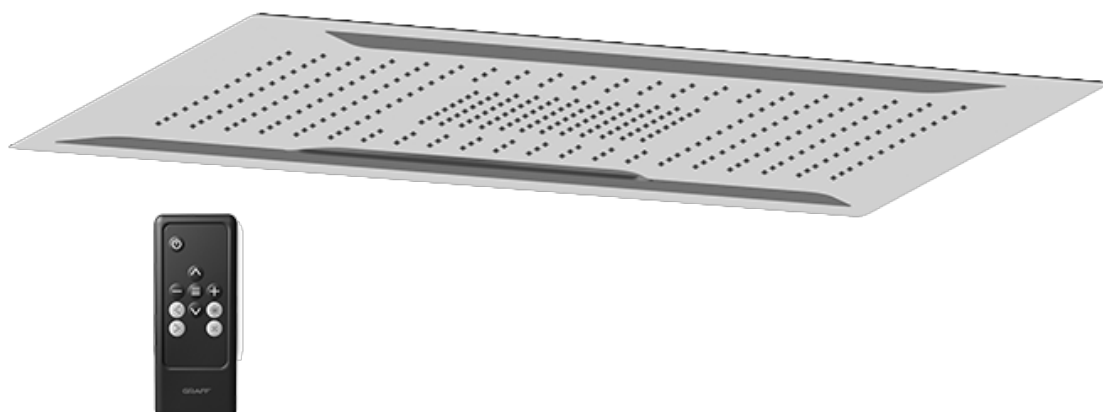

Finishes

Polished
Chrome

G-8041

SHOWER
3-Way High Flow Transfer Rough
Valve WITH off function
G-8050

GRAFF®

Information

- Intended for use with Thermostatic Shower Systems
- 1/2" 3-way diverter valve with 3 outlets and off function
- Universal inlets/outlets with female threads
- Operates one function at a time
- Supplied with protective plastic cover
- CALGreen compliant depending on functions
- CALGreen

Finishes

Polished
Chrome

G-8050

SHOWER
Immersion Transfer Valve Trim
Plates and Handle
G-8066-LM40S-T

GRAFF[®]

Information

- Single metal lever handle
- Decorative trim plate WITH off function
- Use with G-8050 (4-port thermostatic diverter valve w/stop)
- To complete package, you must order rough diverter valve
- ADA

Finishes

Polished
Chrome

G-8066

SHOWER
Ceiling-Mount Showerhead
System
G-8221

GRAFF[®]

Information

- Rainfall, rain curtain and cascade water functions
- 6-color LED chromotherapy lighting
- Battery powered LED controller with wall-mounted holder
- No-clog, easy-clean spray nozzles
- Showerhead flow rate ≤ 1.8 max gpm
- CALGreen

Finishes

Polished
Chrome

G-8221-SP

Aqua-Sense Collection
Ceiling-Mount Showerhead

GRAFF[®]
CUTTING EDGE DESIGN

Product Features

- Rainfall, rain curtain and cascade water functions
- 6-color LED chromotherapy lighting
- Battery powered LED controller with wall-mounted holder
- No-clog, easy-clean spray nozzles
- Showerhead flow rate ≤ 1.8 max gpm