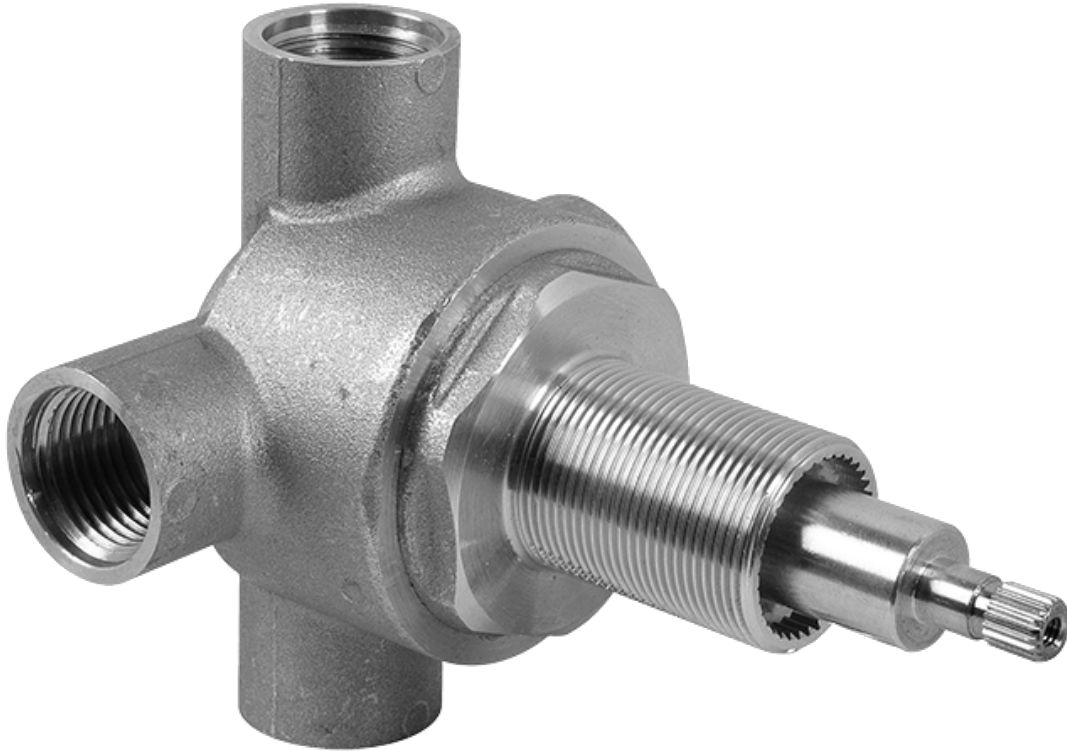

SHOWER
Ceiling-Mount Shower System
w/Diverter Valve
AQ5.000A-LM40S

GRAFF®

Information

- Wall-mounted, battery-powered controller and holder; controls LED chromotherapy lighting
- Rainfall, rain curtain and cascade water functions
- No-clog, easy-clean spray nozzles
- Showerhead flow rate ≤ 2.5 gpm
- Includes trim plate & handle and diverter valve
- ADA

Finishes

Polished
Chrome

SHOWER
Immersion SOLID Trim Plate
w/Handle
G-8041-LM40S-T

GRAFF[®]

Information

- Single metal handle
- Decorative trim plate
- Use with G-8000 or G-8005 thermostatic rough valve
- To complete package, you must order rough valve
- ADA

Finishes

Polished
Chrome

G-8041

SHOWER
3-Way High Flow Transfer Rough
Valve WITH off function
G-8050

GRAFF®

Information

- Intended for use with Thermostatic Shower Systems
- 1/2" 3-way diverter valve with 3 outlets and off function
- Universal inlets/outlets with female threads
- Operates one function at a time
- Supplied with protective plastic cover
- CALGreen compliant depending on functions
- CALGreen

Finishes

Polished
Chrome

G-8050

SHOWER
Immersion Transfer Valve Trim
Plates and Handle
G-8066-LM40S-T

GRAFF[®]

Information

- Single metal lever handle
- Decorative trim plate WITH off function
- Use with G-8050 (4-port thermostatic diverter valve w/stop)
- To complete package, you must order rough diverter valve
- ADA