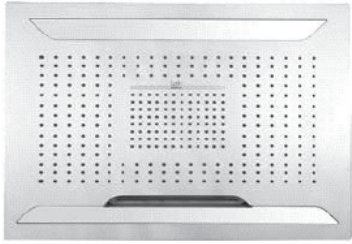

Finishes

Polished
Chrome

G-8041

SHOWER
3-Way High Flow Transfer Rough
Valve WITH off function
G-8050

GRAFF®

Information

- Intended for use with Thermostatic Shower Systems
- 1/2" 3-way diverter valve with 3 outlets and off function
- Universal inlets/outlets with female threads
- Operates one function at a time
- Supplied with protective plastic cover
- CALGreen compliant depending on functions
- CALGreen

Finishes

Polished
Chrome

G-8050

SHOWER
Immersion Transfer Valve Trim
Plates and Handle
G-8066-LM40S-T

GRAFF[®]

Information

- Single metal lever handle
- Decorative trim plate WITH off function
- Use with G-8050 (4-port thermostatic diverter valve w/stop)
- To complete package, you must order rough diverter valve
- ADA

Finishes

Polished
Chrome

G-8066

SHOWER
Ceiling-Mount Showerhead
System
G-8221

GRAFF[®]

Information

- Rainfall, rain curtain and cascade water functions
- 6-color LED chromotherapy lighting
- Battery powered LED controller with wall-mounted holder
- No-clog, easy-clean spray nozzles
- Showerhead flow rate ≤ 1.8 max gpm
- CALGreen

Finishes

Polished
Chrome

G-8221-SP

Aqua-Sense Collection
Ceiling-Mount Showerhead

GRAFF[®]
CUTTING EDGE DESIGN

Product Features

- Rainfall, rain curtain and cascade water functions
- 6-color LED chromotherapy lighting
- Battery powered LED controller with wall-mounted holder
- No-clog, easy-clean spray nozzles
- Showerhead flow rate ≤ 1.8 max gpm