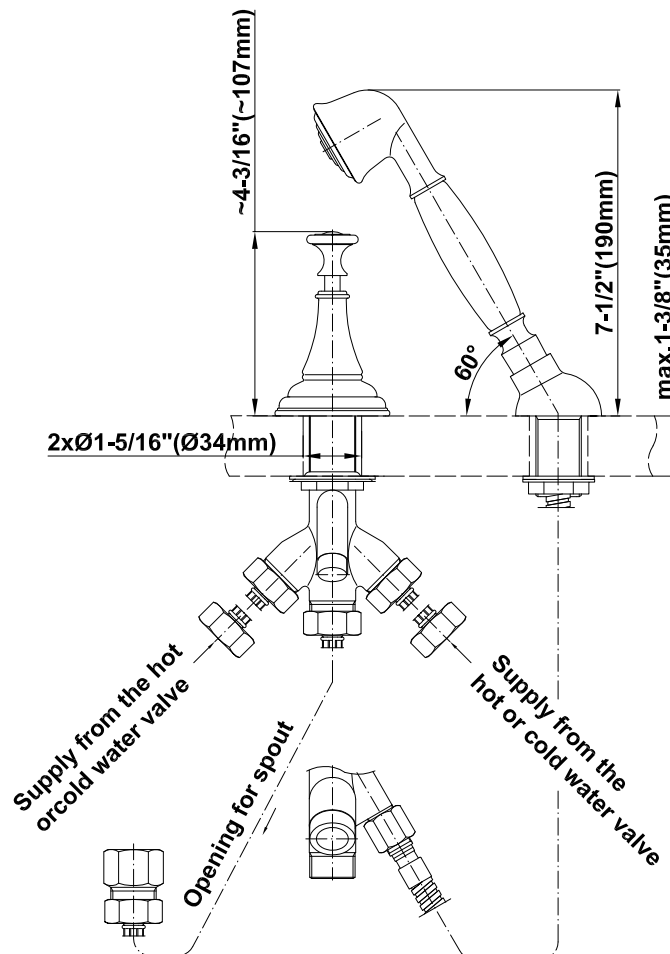

Warranty

- Limited lifetime warranty

For complete warranty information go to www.graff-faucets.com/en-nam/warranty