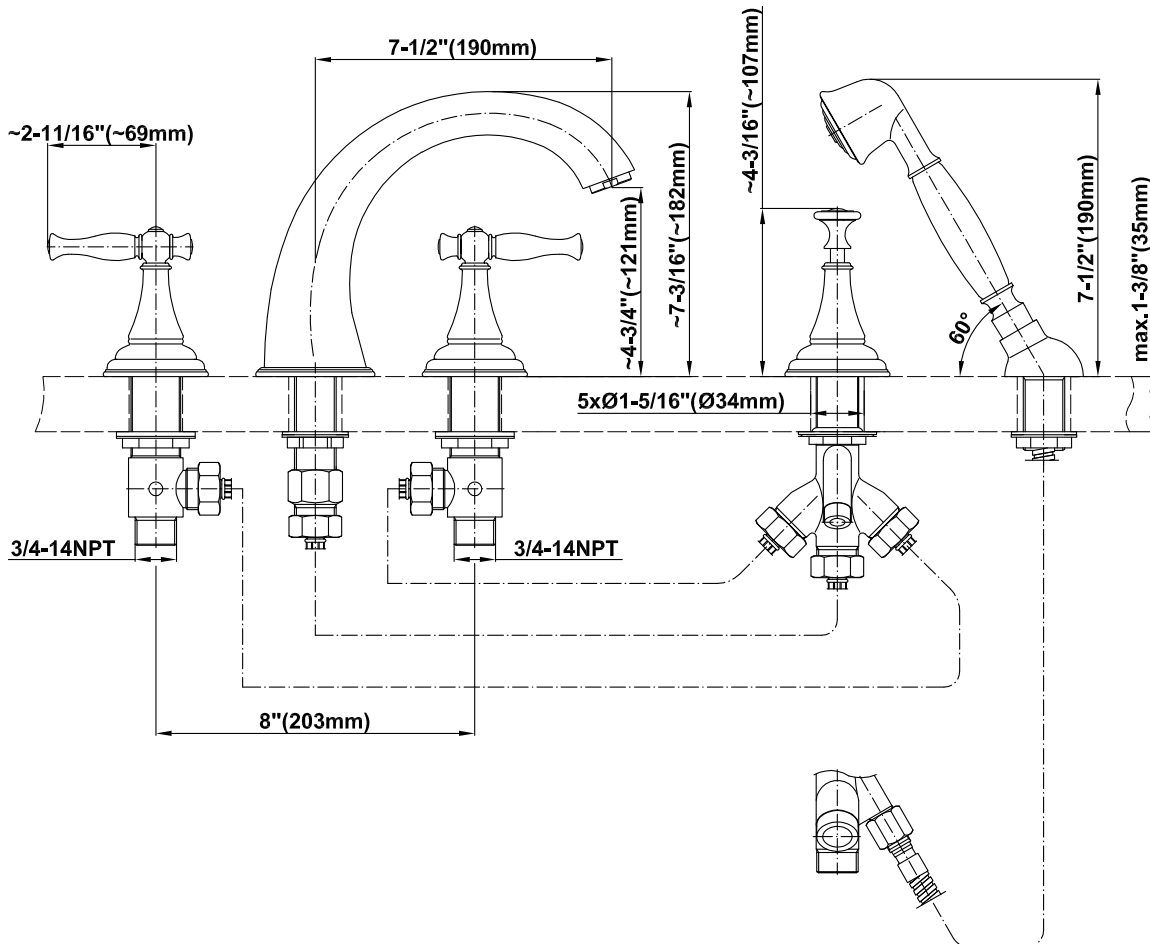

The measurements shown are for reference only. Products and specifications shown are subject to change without notice. Revised 07/2012.

www.graff-faucets.com | phone: 800-954-4723