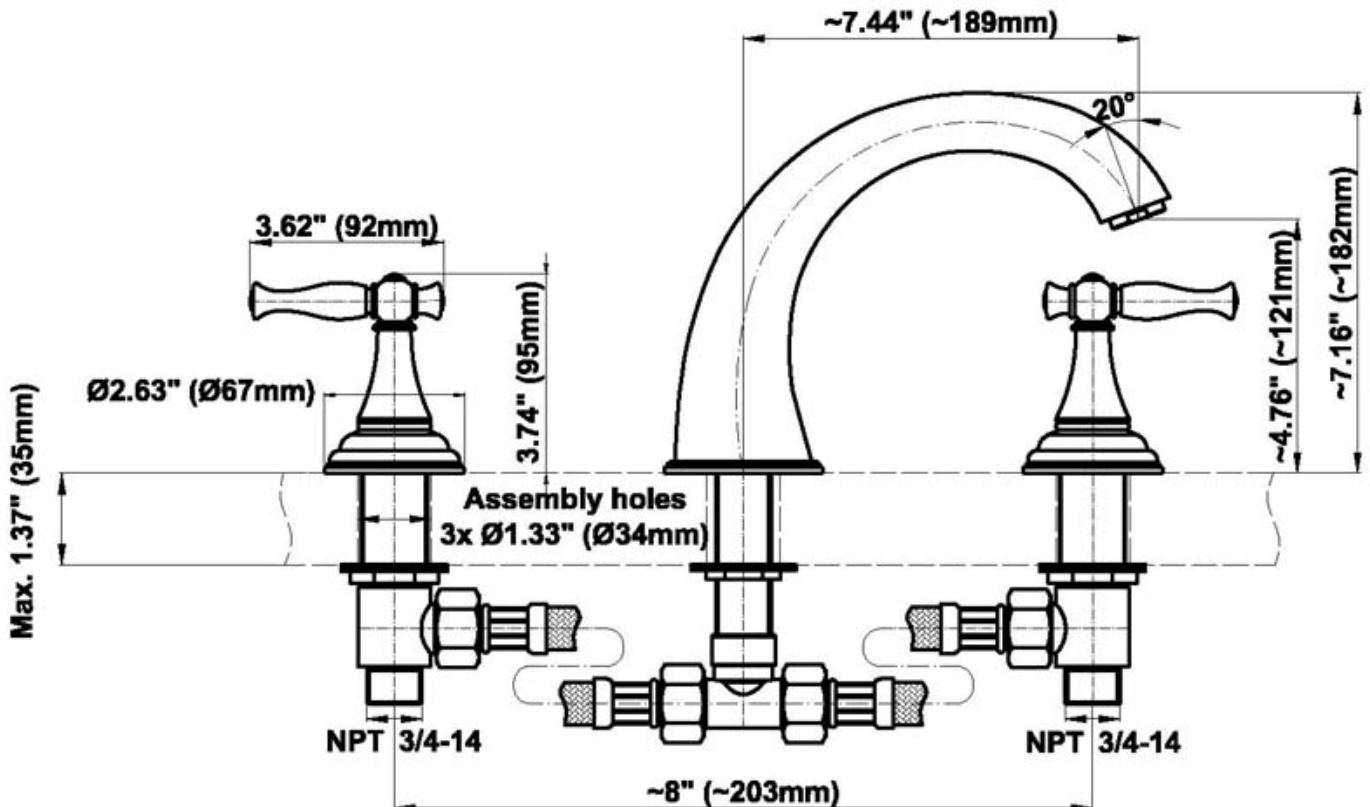

The measurements shown are for reference only. Products and specifications shown are subject to change without notice. Revised 07/2012.

www.graff-faucets.com | phone: 800-954-4723