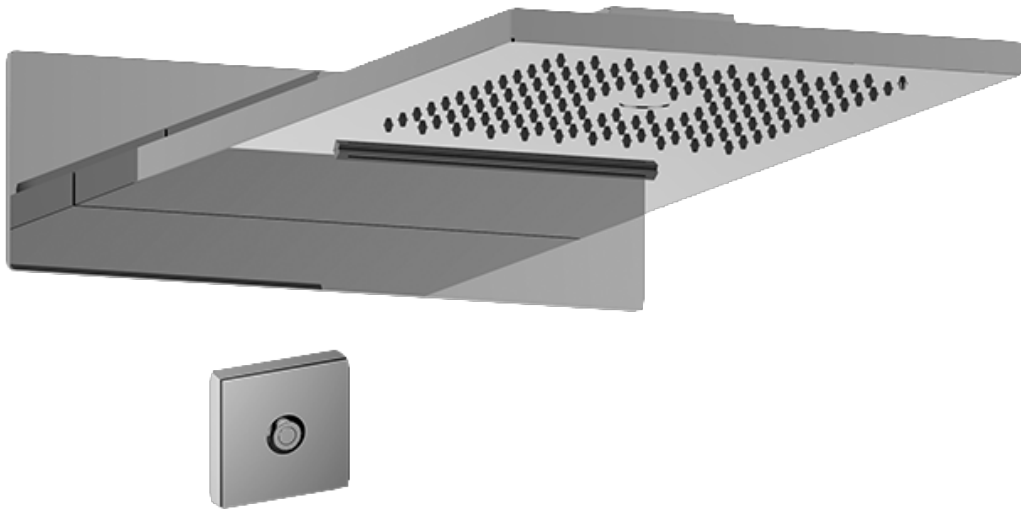

SHOWER
Full Round LED Thermostatic
Shower System
GK1.124A-LM42S

GRAFF®

Information

- 3/4" thermostatic valve and trim
- G-8201 dual-function showerhead, with rainfall & cascade settings, features 134 no-clog, easy-clean spray nozzles
- Single LED light with 6 color variations
- Swivel body sprays (3 pieces)
- Handshower set w/wall bracket
- Stop/volume control valves and trim (4 pieces)
- 3/4" thermostatic rough valve flow rate ~18 gpm @ 60 psi
- Flow Rates: rainfall ≤ 2.0 max gpm, cascade ≤ 2.0 max gpm, handshower ≤ 1.5 max gpm

www.graff-faucets.com | phone: 800-959-4723

SHOWER
Dual-Function Water Feature with
LED
G-8201

GRAFF[®]

Information

- Stainless Steel
- Rainfall and Cascade functions
- Functions may be used separately or simultaneously
- Single LED light with 6 color variations
- Rainfall flow rate ≤ 2.0 max gpm
- Cascade flow rate ≤ 2.0 max gpm
- 134 no-clog, easy-clean rubber water nozzles
- Includes wall-mount button for LED control box
- CALGreen

Finishes

Polished
Chrome

G-8201

Aqua-Sense Collection

Dual-Function Water Feature with LED

GRAFF[®]
CUTTING EDGE DESIGN

Product Features

- Stainless steel
- Wall-mounted installation
- Rainfall and cascade functions
- Functions may be used separately or simultaneously
- Single LED light with 6 color variations
- Rainfall flow rate ≤ 1.8 max gpm
- Cascade flow rate ≤ 1.8 max gpm
- 134 no-clog, easy-clean rubber water nozzles
- Includes wall-mount button for LED control box