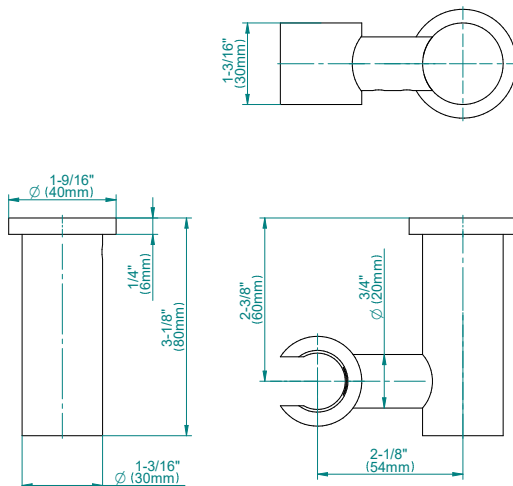

* Special order finish- call for availability

SHOWER
Contemporary Round Handshower
G-8714

GRAFF®

Information

- Solid brass construction
- Smooth, all-metal handle
- Shower hose not included
- Handshower flow rate ≤ 1.5 max gpm
- CALGreen