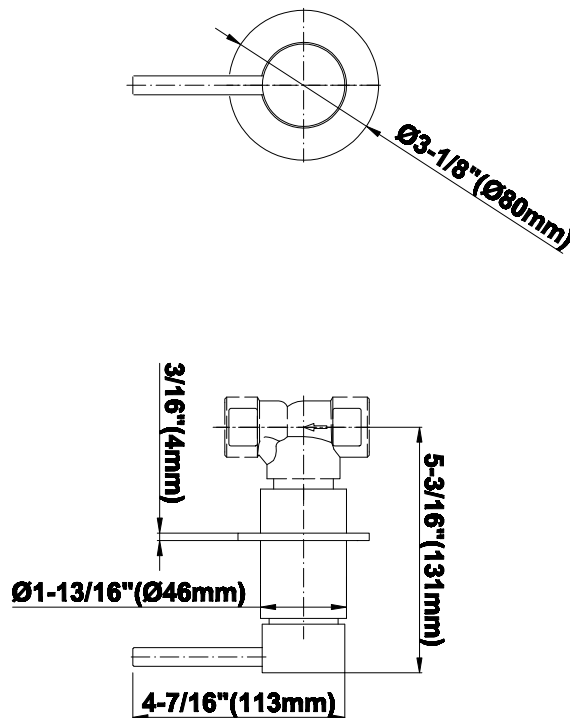

Warranty

- Limited lifetime warranty

For complete warranty information go to: www.graff-faucets.com/en/info/faqs