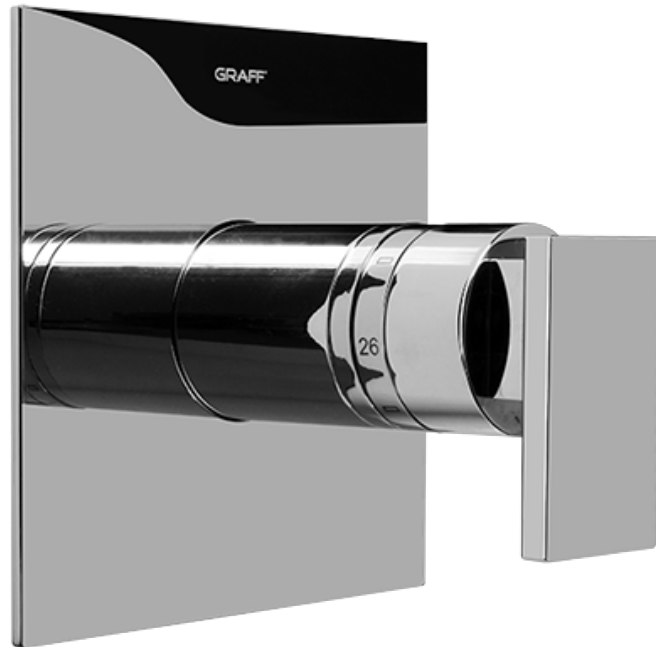

SHOWER
Full Square LED Thermostatic
Shower System
GH1.124A-LM31S

GRAFF®

Information

- 3/4" thermostatic valve and trim
- G-8201 dual-function showerhead, with rainfall & cascade settings, features 134 no clog, easy-clean spray nozzles
- Single LED light with 6 color variations
- Swivel body sprays (3 pieces)
- Handshower set w/wall bracket
- Stop/volume control valves and trim (4 pieces)
- 3/4" thermostatic rough valve flow rate ~18 gpm @ 60 psi
- Flow Rates: rainfall ≤ 2.0 max gpm, cascade ≤ 2.0 max gpm, handshower ≤ 1.5 max gpm

SHOWER
Rough
G-8005

GRAFF®

Information

- 18.4 gpm @ 60 psi
- 3/4" universal inlets/outlets with female threads
- Built-in service stops
- Complete serviceability from front of all units
- Supplied with protective plastic cover
- Thermostatic valve uses a paraffin wax cartridge

Finishes

Polished
Chrome

SHOWER
Solar/Structure SOLID Trim Plate
w/Handle
G-8041-LM31S-T

GRAFF®

Information

- Single metal handle
- Decorative trim plate
- Use with G-8000 or G-8005 thermostatic rough valve
- To complete package, you must order rough valve
- ADA

Finishes

Polished
Chrome

G-8095

SHOWER
Dual-Function Water Feature with
LED
G-8201

GRAFF[®]

Information

- Stainless Steel
- Rainfall and Cascade functions
- Functions may be used separately or simultaneously
- Single LED light with 6 color variations
- Rainfall flow rate ≤ 2.0 max gpm
- Cascade flow rate ≤ 2.0 max gpm
- 134 no-clog, easy-clean rubber water nozzles
- Includes wall-mount button for LED control box
- CALGreen