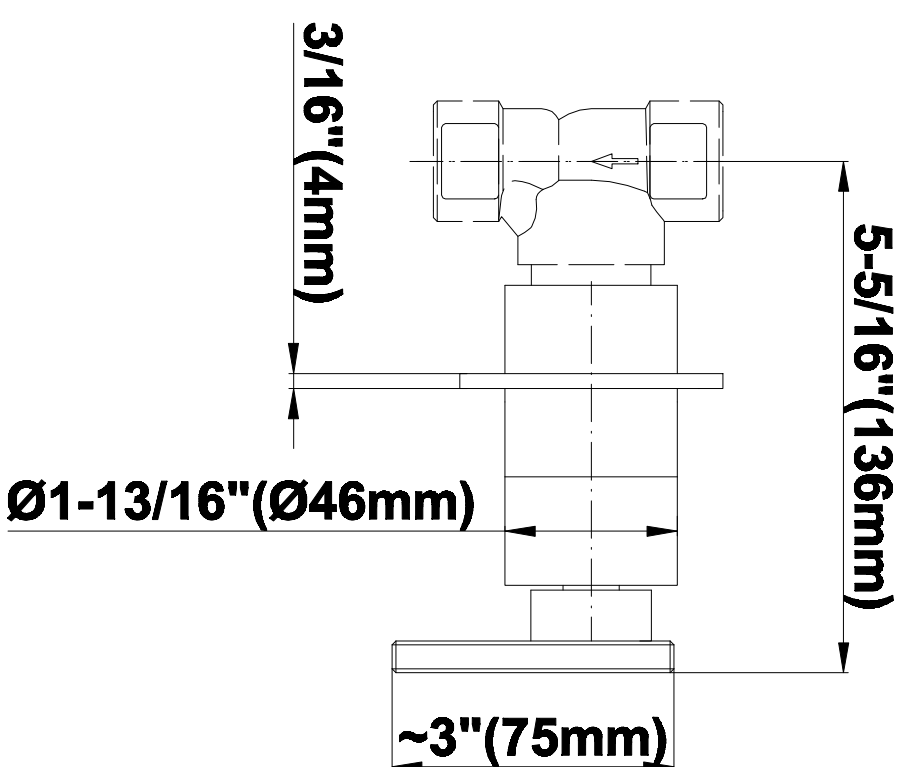

SHOWER
Full Square LED Thermostatic
Shower System
GH1.124A-LM31S

GRAFF®

Information

- 3/4" thermostatic valve and trim
- G-8201 dual-function showerhead, with rainfall & cascade settings, features 134 no clog, easy-clean spray nozzles
- Single LED light with 6 color variations
- Swivel body sprays (3 pieces)
- Handshower set w/wall bracket
- Stop/volume control valves and trim (4 pieces)
- 3/4" thermostatic rough valve flow rate ~18 gpm @ 60 psi
- Flow Rates: rainfall ≤ 2.0 max gpm, cascade ≤ 2.0 max gpm, handshower ≤ 1.5 max gpm

SHOWER
Rough
G-8005

GRAFF®

Information

- 18.4 gpm @ 60 psi
- 3/4" universal inlets/outlets with female threads
- Built-in service stops
- Complete serviceability from front of all units
- Supplied with protective plastic cover
- Thermostatic valve uses a paraffin wax cartridge

Polished
Chrome

SHOWER
Solar SOLID Trim Plate w/Handle
G-8095-LM31S-T

GRAFF[®]

Information

- Single metal handle
- Decorative trim plate
- Use with G-8070 or G-8075 thermostatic stop/volume control rough valve
- To complete package, you must order rough valve
- ADA

Finishes

Polished
Chrome

G-8095

SHOWER
Dual-Function Water Feature with
LED
G-8201

GRAFF[®]

Information

- Stainless Steel
- Rainfall and Cascade functions
- Functions may be used separately or simultaneously
- Single LED light with 6 color variations
- Rainfall flow rate ≤ 2.0 max gpm
- Cascade flow rate ≤ 2.0 max gpm
- 134 no-clog, easy-clean rubber water nozzles
- Includes wall-mount button for LED control box
- CALGreen