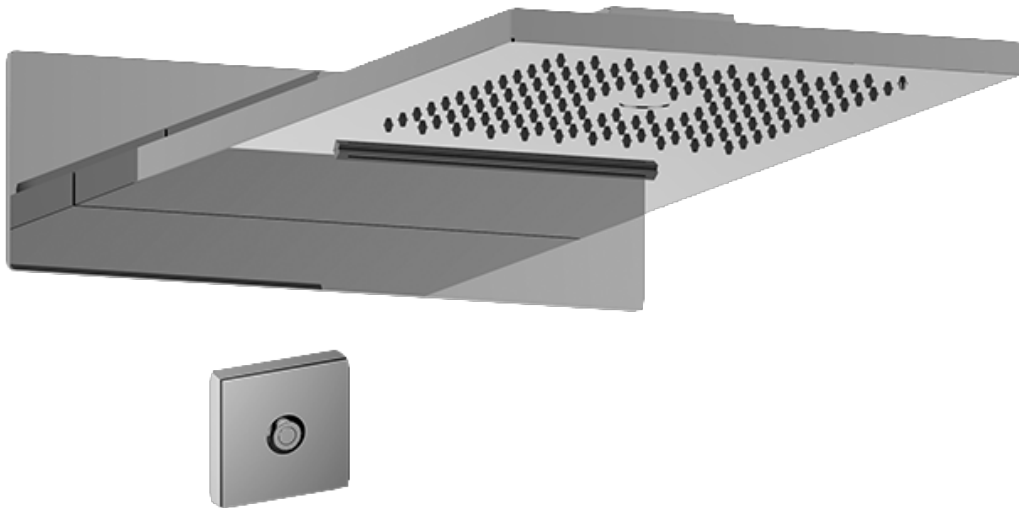

SHOWER
Full Square LED Thermostatic
Shower System
GH1.124A-LM31S

GRAFF®

Information

- 3/4" thermostatic valve and trim
- G-8201 dual-function showerhead, with rainfall & cascade settings, features 134 no clog, easy-clean spray nozzles
- Single LED light with 6 color variations
- Swivel body sprays (3 pieces)
- Handshower set w/wall bracket
- Stop/volume control valves and trim (4 pieces)
- 3/4" thermostatic rough valve flow rate ~18 gpm @ 60 psi
- Flow Rates: rainfall ≤ 2.0 max gpm, cascade ≤ 2.0 max gpm, handshower ≤ 1.5 max gpm

Polished
Chrome

SHOWER
Solar SOLID Trim Plate w/Handle
G-8095-LM31S-T

GRAFF[®]

Information

- Single metal handle
- Decorative trim plate
- Use with G-8070 or G-8075 thermostatic stop/volume control rough valve
- To complete package, you must order rough valve
- ADA

Finishes

Polished
Chrome

G-8095

SHOWER
Dual-Function Water Feature with
LED
G-8201

GRAFF[®]

Information

- Stainless Steel
- Rainfall and Cascade functions
- Functions may be used separately or simultaneously
- Single LED light with 6 color variations
- Rainfall flow rate ≤ 2.0 max gpm
- Cascade flow rate ≤ 2.0 max gpm
- 134 no-clog, easy-clean rubber water nozzles
- Includes wall-mount button for LED control box
- CALGreen

Finishes

Polished
Chrome

G-8201

Aqua-Sense Collection

Dual-Function Water Feature with LED

GRAFF[®]
CUTTING EDGE DESIGN

Product Features

- Stainless steel
- Wall-mounted installation
- Rainfall and cascade functions
- Functions may be used separately or simultaneously
- Single LED light with 6 color variations
- Rainfall flow rate ≤ 1.8 max gpm
- Cascade flow rate ≤ 1.8 max gpm
- 134 no-clog, easy-clean rubber water nozzles
- Includes wall-mount button for LED control box