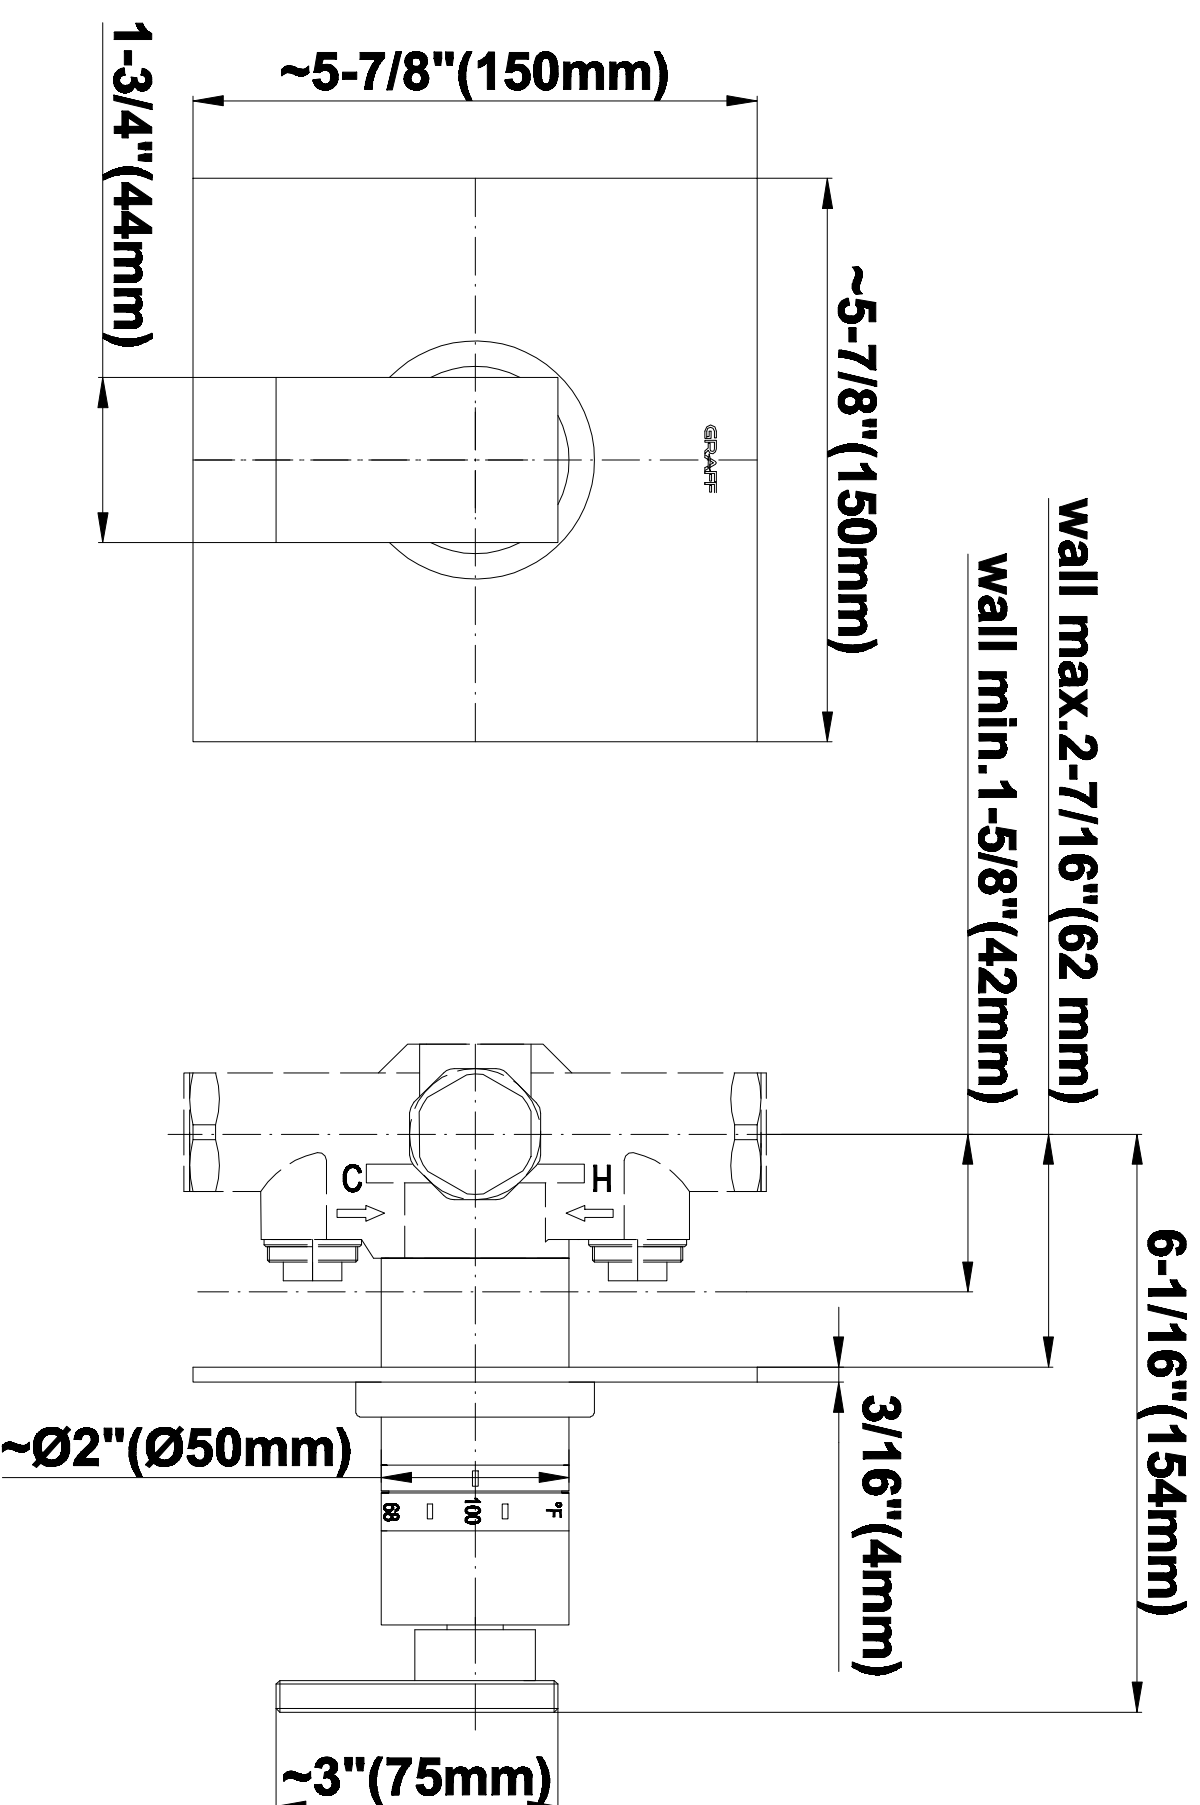

SHOWER
Full Square LED Thermostatic
Shower System
GH1.124A-LM31S

GRAFF®

Information

- 3/4" thermostatic valve and trim
- G-8201 dual-function showerhead, with rainfall & cascade settings, features 134 no clog, easy-clean spray nozzles
- Single LED light with 6 color variations
- Swivel body sprays (3 pieces)
- Handshower set w/wall bracket
- Stop/volume control valves and trim (4 pieces)
- 3/4" thermostatic rough valve flow rate ~18 gpm @ 60 psi
- Flow Rates: rainfall ≤ 2.0 max gpm, cascade ≤ 2.0 max gpm, handshower ≤ 1.5 max gpm

SHOWER
Rough
G-8005

GRAFF®

Information

- 18.4 gpm @ 60 psi
- 3/4" universal inlets/outlets with female threads
- Built-in service stops
- Complete serviceability from front of all units
- Supplied with protective plastic cover
- Thermostatic valve uses a paraffin wax cartridge

Finishes

Polished
Chrome

SHOWER
Solar/Structure SOLID Trim Plate
w/Handle
G-8041-LM31S-T

GRAFF®

Information

- Single metal handle
- Decorative trim plate
- Use with G-8000 or G-8005 thermostatic rough valve
- To complete package, you must order rough valve
- ADA

Finishes

Polished
Chrome

G-8041

SHOWER
Rough
G-8075

GRAFF[®]

Information

- 3/4" universal inlets/outlets with female threads
- Supplied with protective plastic cover

Finishes