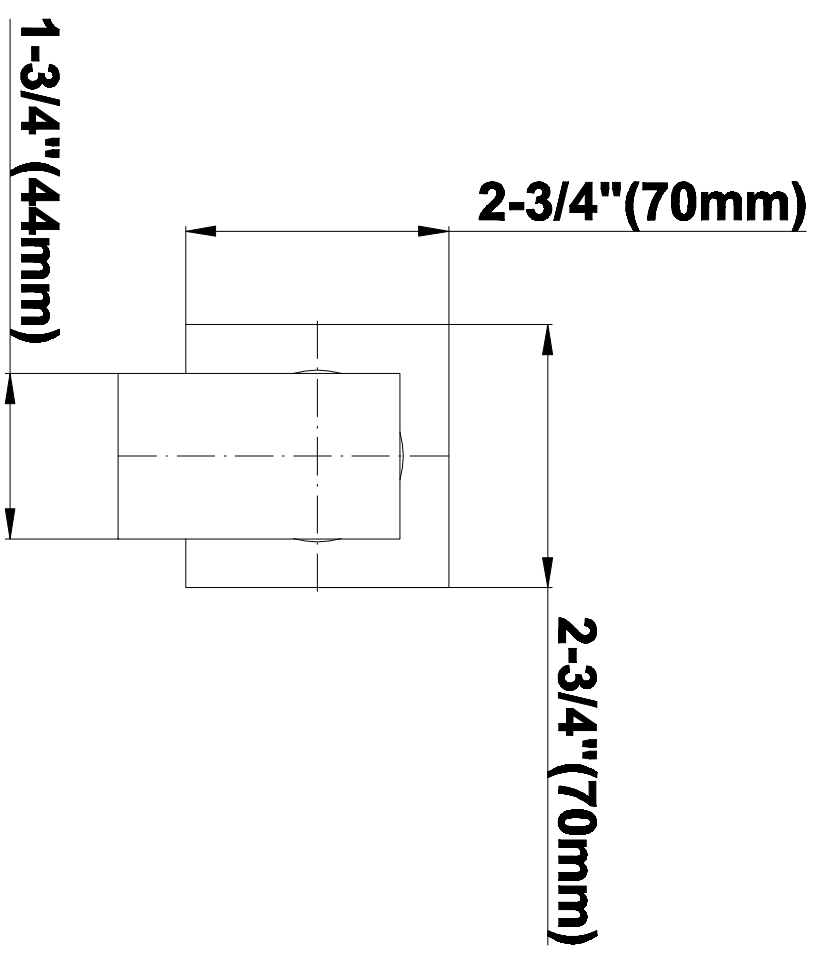

SHOWER
Full Square LED Thermostatic
Shower System
GH1.124A-LM31S

GRAFF®

Information

- 3/4" thermostatic valve and trim
- G-8201 dual-function showerhead, with rainfall & cascade settings, features 134 no clog, easy-clean spray nozzles
- Single LED light with 6 color variations
- Swivel body sprays (3 pieces)
- Handshower set w/wall bracket
- Stop/volume control valves and trim (4 pieces)
- 3/4" thermostatic rough valve flow rate ~18 gpm @ 60 psi
- Flow Rates: rainfall ≤ 2.0 max gpm, cascade ≤ 2.0 max gpm, handshower ≤ 1.5 max gpm

SHOWER
Rough
G-8005

GRAFF®

Information

- 18.4 gpm @ 60 psi
- 3/4" universal inlets/outlets with female threads
- Built-in service stops
- Complete serviceability from front of all units
- Supplied with protective plastic cover
- Thermostatic valve uses a paraffin wax cartridge

Polished
Chrome

SHOWER
Solar SOLID Trim Plate w/Handle
G-8095-LM31S-T

GRAFF[®]

Information

- Single metal handle
- Decorative trim plate
- Use with G-8070 or G-8075 thermostatic stop/volume control rough valve
- To complete package, you must order rough valve
- ADA

Finishes

Polished
Chrome

G-8095

SHOWER
Dual-Function Water Feature with
LED
G-8201

GRAFF[®]

Information

- Stainless Steel
- Rainfall and Cascade functions
- Functions may be used separately or simultaneously
- Single LED light with 6 color variations
- Rainfall flow rate ≤ 2.0 max gpm
- Cascade flow rate ≤ 2.0 max gpm
- 134 no-clog, easy-clean rubber water nozzles
- Includes wall-mount button for LED control box
- CALGreen