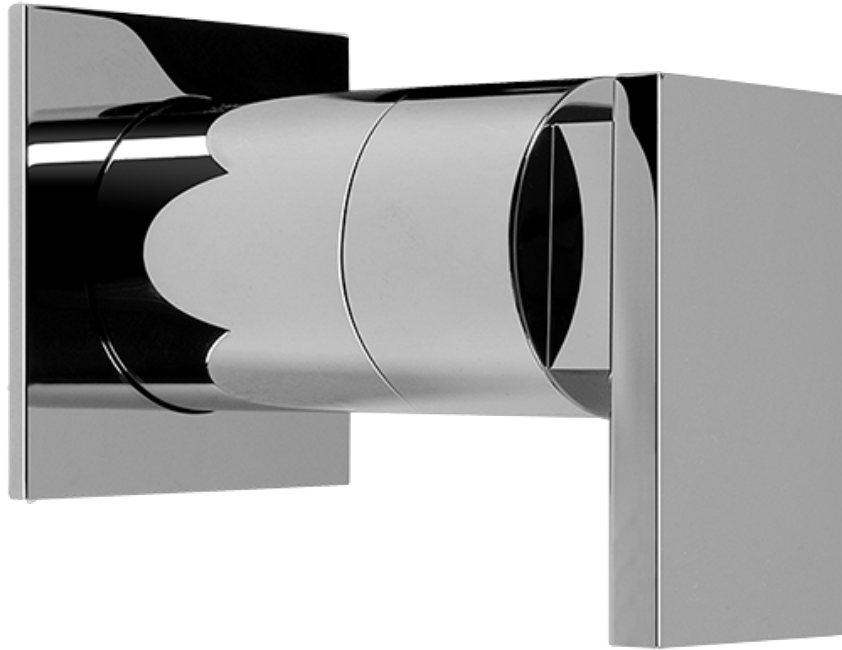

SHOWER
Full Square LED Thermostatic
Shower System
GH1.124A-LM31S

GRAFF®

Information

- 3/4" thermostatic valve and trim
- G-8201 dual-function showerhead, with rainfall & cascade settings, features 134 no clog, easy-clean spray nozzles
- Single LED light with 6 color variations
- Swivel body sprays (3 pieces)
- Handshower set w/wall bracket
- Stop/volume control valves and trim (4 pieces)
- 3/4" thermostatic rough valve flow rate ~18 gpm @ 60 psi
- Flow Rates: rainfall ≤ 2.0 max gpm, cascade ≤ 2.0 max gpm, handshower ≤ 1.5 max gpm

Finishes

Polished
Chrome

SHOWER
Solar/Structure SOLID Trim Plate
w/Handle
G-8041-LM31S-T

GRAFF®

Information

- Single metal handle
- Decorative trim plate
- Use with G-8000 or G-8005 thermostatic rough valve
- To complete package, you must order rough valve
- ADA

Polished
Chrome

SHOWER
Solar SOLID Trim Plate w/Handle
G-8095-LM31S-T

GRAFF[®]

Information

- Single metal handle
- Decorative trim plate
- Use with G-8070 or G-8075 thermostatic stop/volume control rough valve
- To complete package, you must order rough valve
- ADA

Finishes

Polished
Chrome

G-8095

SHOWER
Dual-Function Water Feature with
LED
G-8201

GRAFF[®]

Information

- Stainless Steel
- Rainfall and Cascade functions
- Functions may be used separately or simultaneously
- Single LED light with 6 color variations
- Rainfall flow rate ≤ 2.0 max gpm
- Cascade flow rate ≤ 2.0 max gpm
- 134 no-clog, easy-clean rubber water nozzles
- Includes wall-mount button for LED control box
- CALGreen