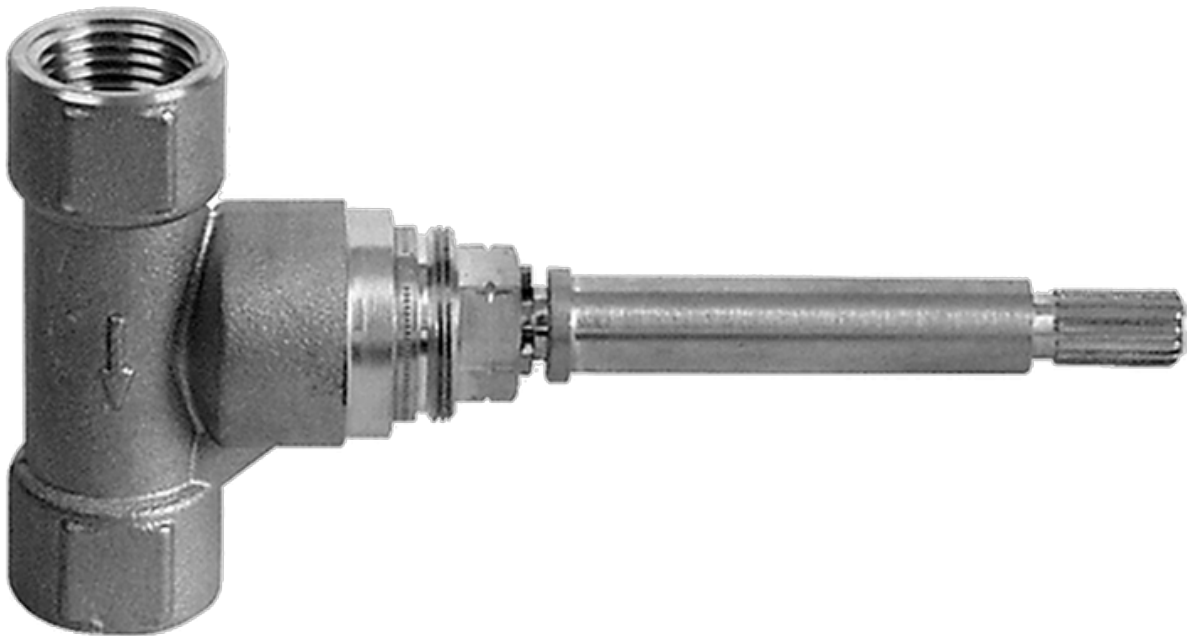

SHOWER
Square Thermostatic Ski Shower
Set w/Body Sprays &
Handshowers (Rough & Trim)
GE1.130A-C14S

GRAFF®

Information

- 3/4" Thermostatic Valve
- Showerhead with no-clog, easy-clean spray nozzles
- Swivel Body Sprays (4 pieces)
- Handshower Set w/Wall Bracket with Multi-function Handshower
- Stop/Volume Control Valve
- Optional Extension Kit Available
- Flow Rates: showerhead ≤ 2.5 max gpm, handshower ≤ 1.5 max gpm

SHOWER
Rough
G-8070

GRAFF®

Information

- 1/2" universal inlets/outlets with female threads
- Supplied with protective plastic cover

Finishes

Polished
Chrome

Steelinox®
(Satin Nickel)

G-8070

1/2" Concealed Stop/Volume Control Rough Valve

Product Features

- 6.85 gpm @ 60 psi
- 1/2" universal inlets/outlets with female threads
- Supplied with protective plastic cover

Warranty

- Limited lifetime warranty

Finishes

Polished
Chrome

Steelnox®
(Satin Nickel)

G-8497

Shower Components

Contemporary Flush-Mount Body Spray with Solid Brass Swivel Head

Product Features

- 12 no-clog, easy-clean silicone jets
- Metal ball-joint allows for 18° angle adjustment of body spray
- Brass wall escutcheon and Flush-mounted trim
- 1/2" NPT female thread inlet
- Body spray flow rate ≤ 1.5 max gpm