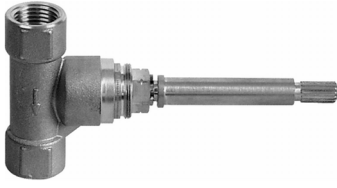

SHOWER
Square Thermostatic Ski Shower
Set w/Body Sprays &
Handshowers (Rough & Trim)
GE1.130A-C14S

GRAFF®

Information

- 3/4" Thermostatic Valve
- Showerhead with no-clog, easy-clean spray nozzles
- Swivel Body Sprays (4 pieces)
- Handshower Set w/Wall Bracket with Multi-function Handshower
- Stop/Volume Control Valve
- Optional Extension Kit Available
- Flow Rates: showerhead ≤ 2.5 max gpm, handshower ≤ 1.5 max gpm

SHOWER
Rough
G-8070

GRAFF®

Information

- 1/2" universal inlets/outlets with female threads
- Supplied with protective plastic cover

Finishes

Polished
Chrome

Steelinox®
(Satin Nickel)

G-8070

1/2" Concealed Stop/Volume Control Rough Valve

Product Features

- 6.85 gpm @ 60 psi
- 1/2" universal inlets/outlets with female threads
- Supplied with protective plastic cover

Warranty

- Limited lifetime warranty

Finishes

Polished
Chrome

Steelnox®
(Satin Nickel)

G-8497

Shower Components

Contemporary Flush-Mount Body Spray with Solid Brass Swivel Head

Product Features

- 12 no-clog, easy-clean silicone jets
- Metal ball-joint allows for 18° angle adjustment of body spray
- Brass wall escutcheon and Flush-mounted trim
- 1/2" NPT female thread inlet
- Body spray flow rate ≤ 1.5 max gpm