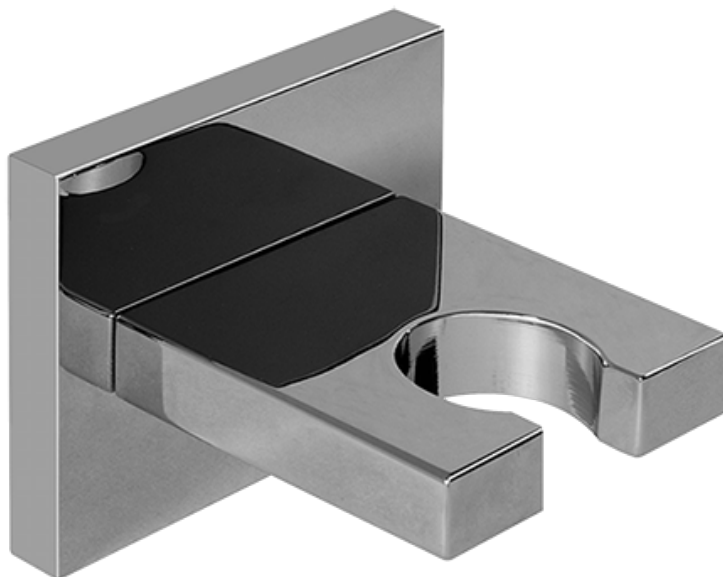

Finishes

Polished
Chrome

Steelnox®
(Satin Nickel)

G-8497

Shower Components

Contemporary Flush-Mount Body Spray with Solid Brass Swivel Head

Product Features

- 12 no-clog, easy-clean silicone jets
- Metal ball-joint allows for 18° angle adjustment of body spray
- Brass wall escutcheon and Flush-mounted trim
- 1/2" NPT female thread inlet
- Body spray flow rate ≤ 1.5 max gpm

SHOWER
59" Shower Hose
G-8605

GRAFF®

Information

- Brass spiral flexible hose with conical nut

Finishes

Polished
Chrome

Steelnox®
(Satin Nickel)

Product Features

* Special order finish- call for availability

SHOWER
Contemporary Square Wall
Bracket for Handshower
G-8632

GRAFF®

Information

- Solid brass construction

Finishes

Polished
Chrome

Steelinox®
(Satin Nickel)

G-8632

Contemporary Square Wall Bracket for Handshower

Product Features

- Solid brass construction

Available Finishes

- Polished Chrome
G-8632-PC
- Steelnox[®]
G-8632-SN

Warranty

- Limited lifetime warranty