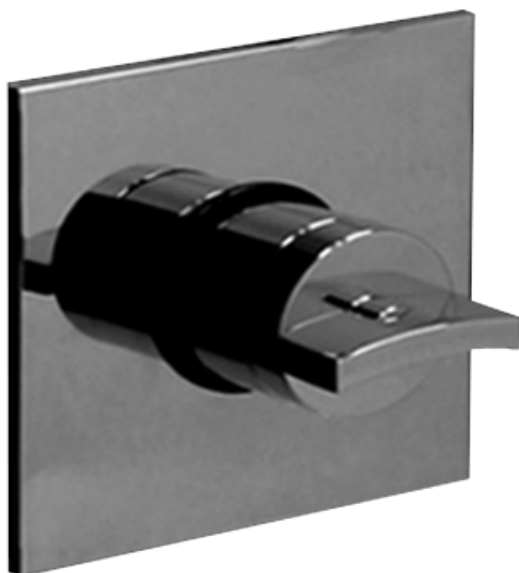

SHOWER
Stop/Volume Control Trim
G-8096-C14S-T

GRAFF®

Finishes