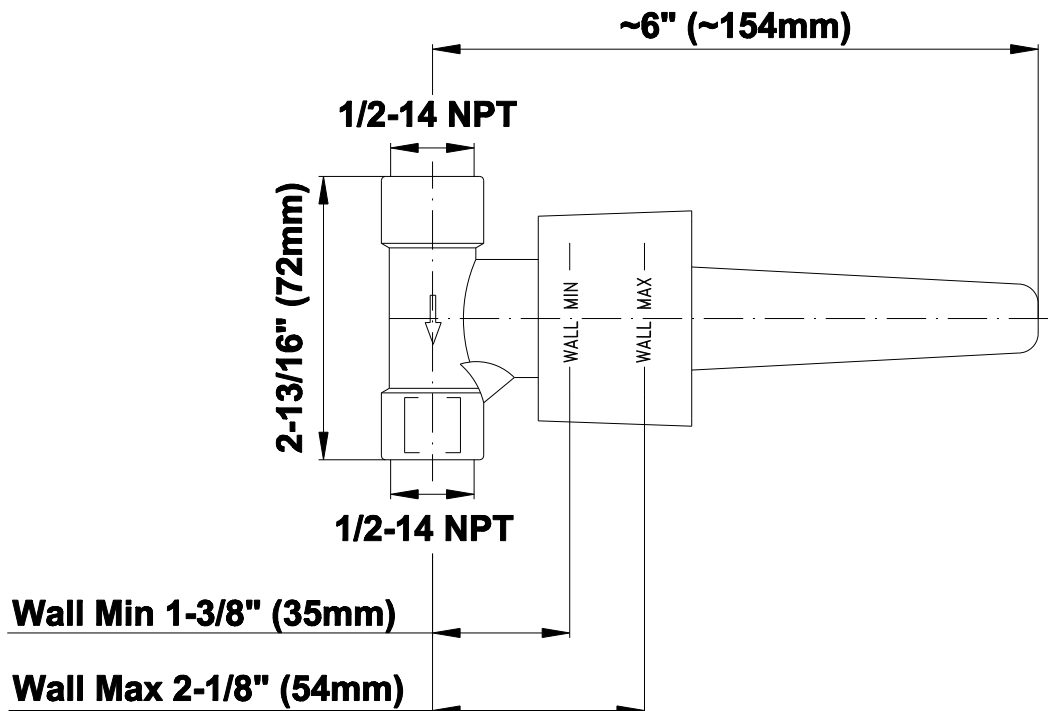

The measurements shown are for reference only. Products and specifications shown are subject to change without notice. Revised 09/2015.

www.graff-faucets.com | phone: 800-954-4723