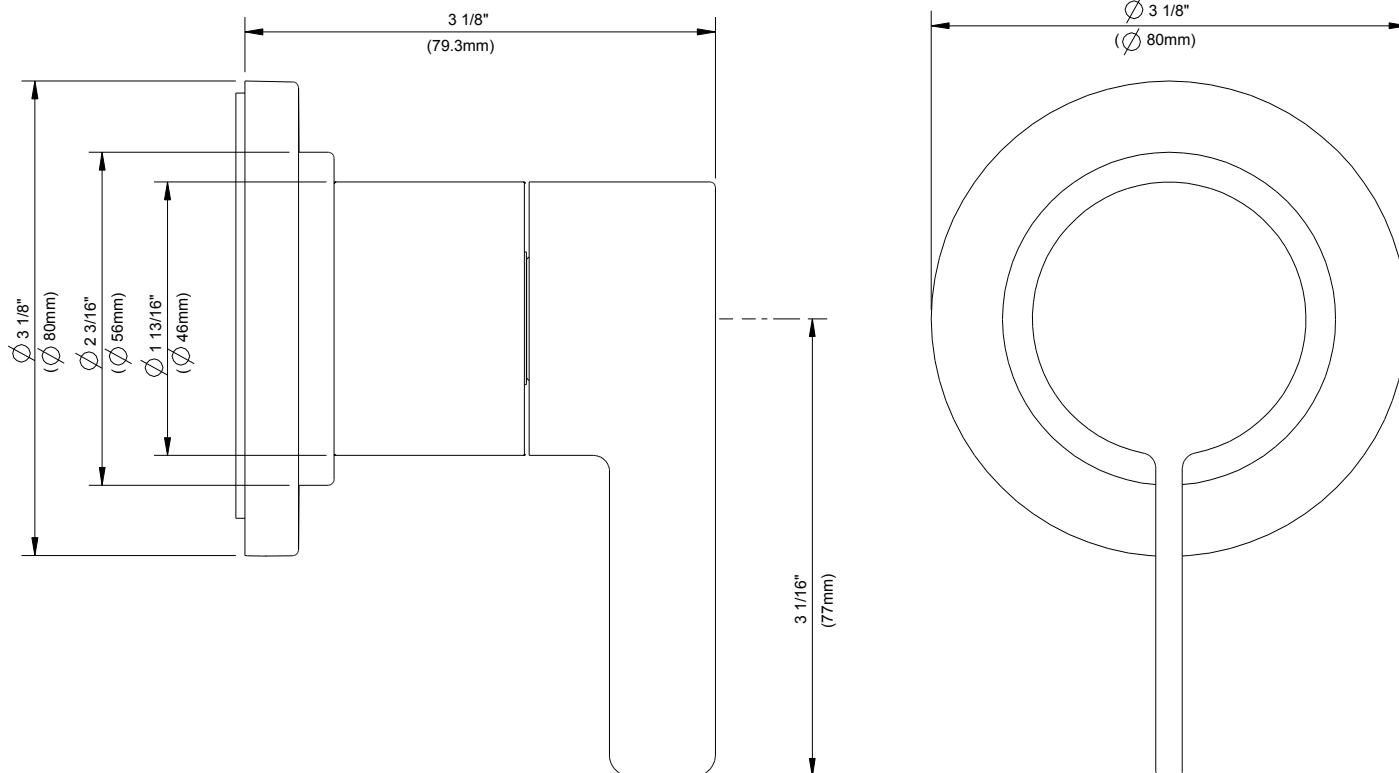

Standards & Certifications

Submittal Information:

Name: _____ Contractor: _____
Location: _____ Contact #: _____