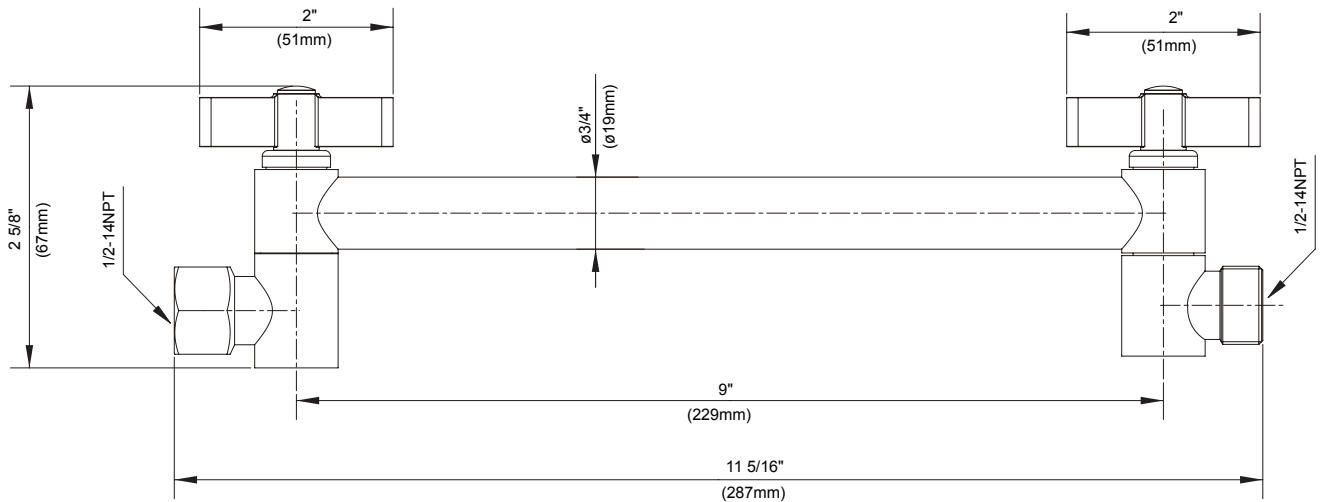

Standards & Certifications

Submittal Information:

Name: _____

Contractor: _____

Location: _____

Contact #: _____