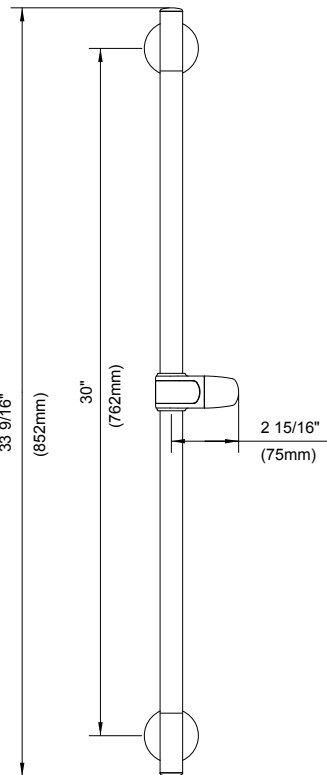

SPECIFICATIONS

Features/Benefits

- Angle and Height Adjustable
- Mounting Hardware Included

Available Color/Finishes

Color	Description
	Chrome

Please see gerberonline.com or current price list for available finishes. Finish is defined by additional suffix.

Standards & Certifications

D469700

Submittal Information:

Name: _____
Location: _____

Contractor: _____
Contact #: _____