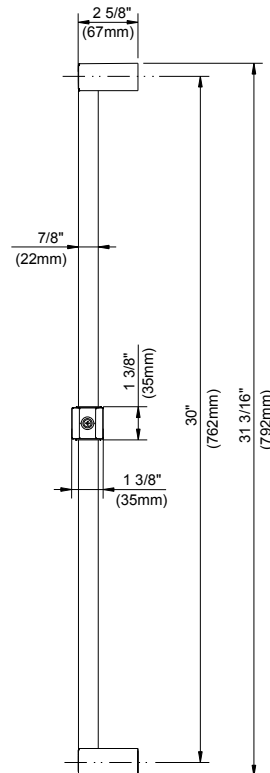

SPECIFICATIONS

Features/Benefits

- Angle and Height Adjustable
- Mounting Hardware Included

Available Color/Finishes

Color	Description
	Chrome

Please see gerberonline.com or current price list for available finishes. Finish is defined by additional suffix.

Standards & Certifications

D469700

Submittal Information:

Name: _____
Location: _____

Contractor: _____
Contact #: _____