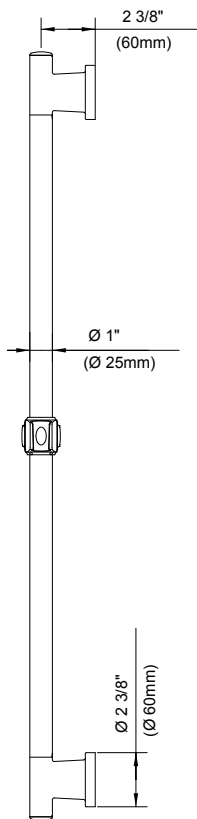

SPECIFICATIONS

Features/Benefits

- Angle and Height Adjustable
- Mounting Hardware Included

Available Color/Finishes

Color	Description
	Chrome

Please see gerberonline.com or current price list for available finishes. Finish is defined by additional suffix.

Standards & Certifications

D469700

Submittal Information:

Name: _____
Location: _____

Contractor: _____
Contact #: _____