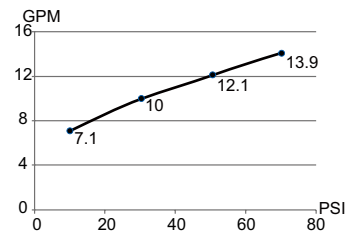

Standards & Certifications

Flow Rate