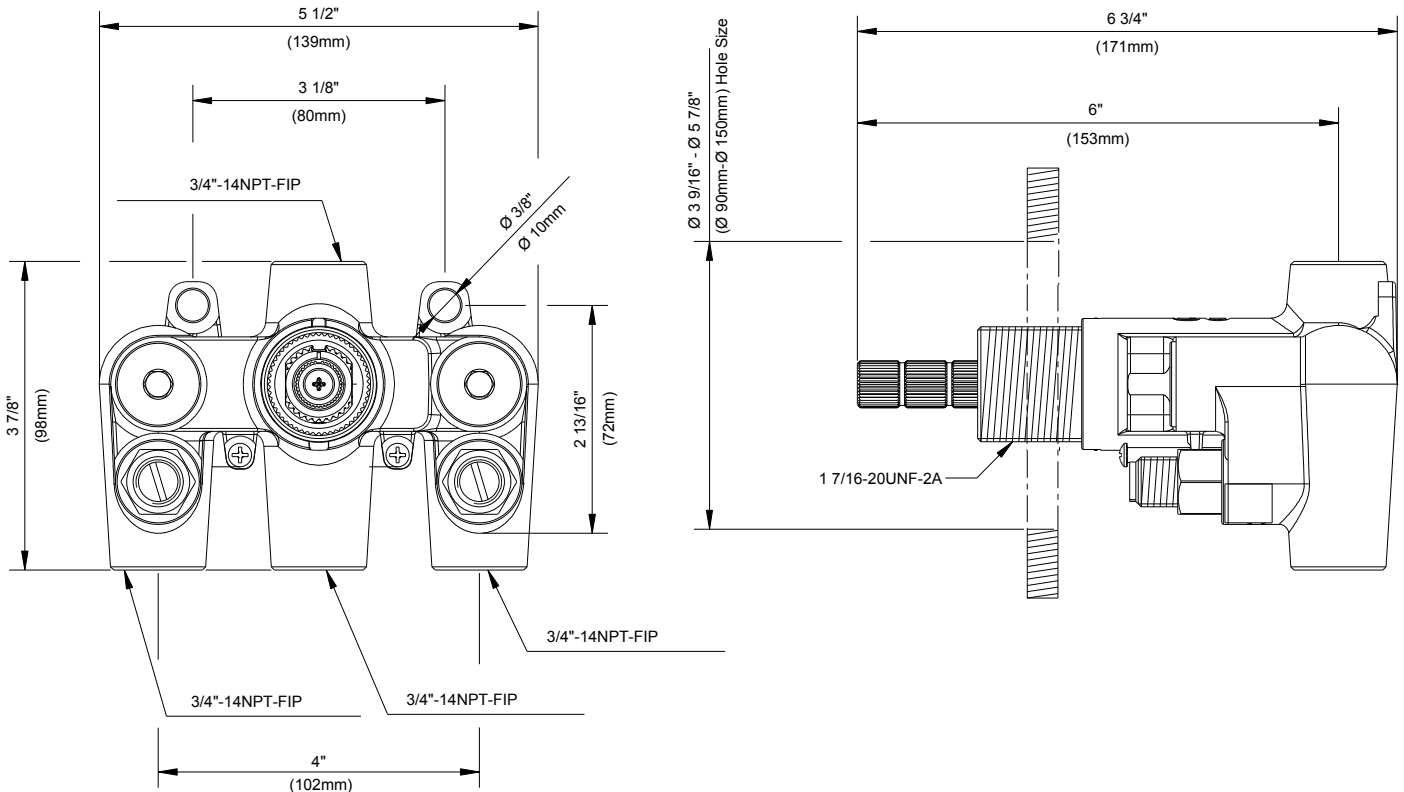

Standards & Certifications

Flow Rate