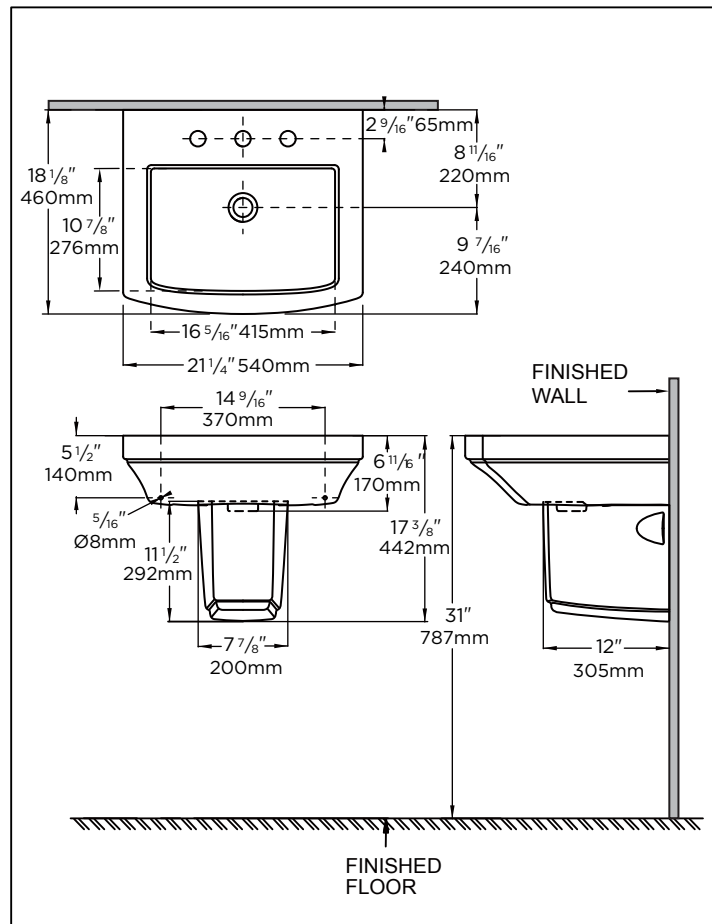

GERBER

www.gerberonline.com

Hinsdale™

Petite Lavatory and Shroud

Features:

□ 23-512/23-515/23-519

- Vitreous china
- Contemporary designed compliments our Hinsdale toilets
- Petite size lavatory to maximize bathroom space
- Dimensions sink and shroud
- Available in Single Hole, 4" CC and 8" CC configuration
- Arced rectangular shape basin
- Rear overflow
- Rear-oriented drain hole location
- Wall hanger included (99-161)

Technical Information:

Included Components:

□ Combination	23-512	23-515	23-519
□ Lavatory	13-502	13-505	13-509
□ Pedestal	29-838	29-838	29-838

Fixtures:

Models	23-512	23-515	23-519
Configuration	1 hole	4" centers	8" centers
Height	17 3/8"	17 3/8"	17 3/8"
Width	21 1/4"	21 1/4"	21 1/4"
Depth	18 1/8"	18 1/8"	18 1/8"
Product Weight	54lbs	54lbs	54lbs

Available Colors:

- White

Warranty:

- Limited lifetime warranty

NOTES: All dimensions are in inches. Illustrations may not be drawn to scale.
 * Dimensions shown for locations of supply lines and "P" trap are suggested.

IMPORTANT:
 Dimensions of fixtures are nominal and may vary within the range of tolerances established by ASME standard A 112.19.2
PLUMBERS NOTE: Provide suitable reinforcement for all wall supports