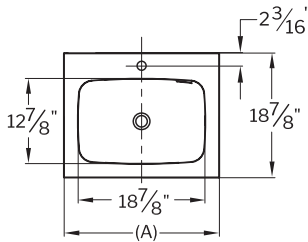

Freestanding frame with round sink with apron
Cadre autoportante avec bassin rond avec tablier

TOP VIEW / VUE DE DESSUS

FRONT VIEW / VUE DE PROFIL