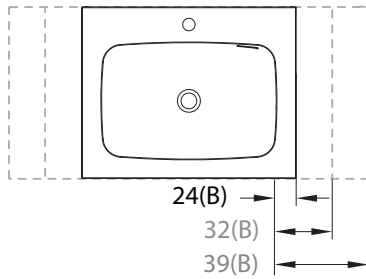

LVSTB24-RD-18
+
LVSTF24-FS33-SH18

LVSTB24-SQ-18
+
LVSTF24-FS33-SH18

LVSTB24-AP-RD-18
+
LVSTF24-FS33-SH18

LVSTB24-AP-SQ-18
+
LVSTF24-FS33-SH18

SIZES / LARGEURS

ROUND STYLE / STYLE ROND

SIDE COUNTERTOP AREA (ON EACH SIDE) ZONE DE COMPTOIR LATÉRALE (CHAQUE CÔTÉ) (B)	(A)
2-3/8" [60mm]	23-5/8" [600mm]
6-5/16" [160mm]	31-1/2" [800mm]
10-1/4" [260mm]	39-3/8" [1000mm]

** : 18
xx: 33 / 12

SQUARE STYLE / STYLE CARRÉ

SIDE COUNTERTOP AREA (ON EACH SIDE) ZONE DE COMPTOIR LATÉRALE (CHAQUE CÔTÉ) (B)	(A)
1-7/8" [48mm]	23-5/8" [600mm]
5-13/16" [148mm]	31-1/2" [800mm]
9-3/4" [248mm]	39-3/8" [1000mm]