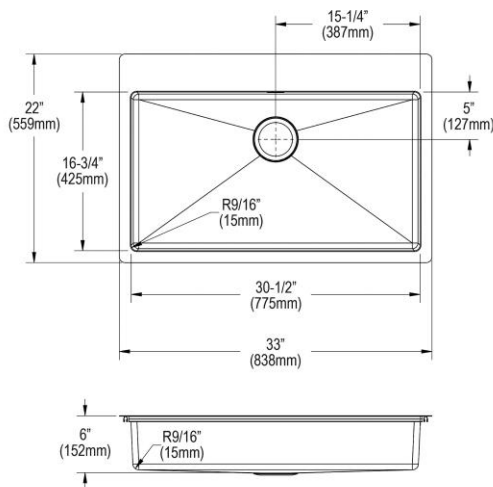

A Century of Tradition and Quality.

For more than 100 years, Elkay has been making innovative products and providing exceptional customer care. We take pride in offering plumbing products that make life easier, inspire change and leave the world a better place.

Product Compliance: ASME A112.19.3/CSA B45.4

UPC®

Sinks are listed by IAPMO® as meeting the applicable requirements of the Uniform Plumbing Code®, International Plumbing Code®, and National Plumbing Code of Canada.

Complies with ADA & ICC A117.1 accessibility requirements when installed according to the requirements outlined in these standards.

[Clean and Care Manual (PDF)](#)

[Installation Instructions (PDF) - 1000005237](#)

[Warranty (PDF)](#)