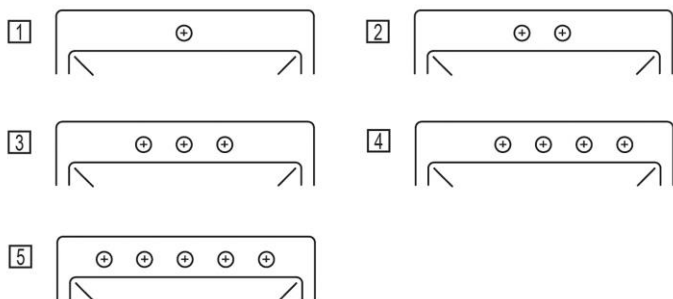

PRODUCT SPECIFICATIONS

Elkay Crosstown® 18 Gauge Stainless Steel 33" x 22" x 6" Single Bowl Dual Mount ADA Sink. Sink is manufactured from 18 gauge 304 Stainless Steel with a Polished Satin finish, Rear Center drain placement, and Full spray sides and bottom with Sides and Bottom pads.

Installation Type:	Drop-in, Undermount
Material:	304 Stainless Steel
Special Features:	Slim Rim
Finish:	Polished Satin
Gauge:	18
Sound Deadening:	Full spray sides and bottom with Sides and Bottom pads
Number of Bowls:	1
Sink Dimensions:	33" x 22" x 6"
Bowl 1 Dimensions:	30-1/2" x 16-3/4" x 6"
Drain Size:	3-1/2" (89mm)
Drain Location:	Rear Center
Minimum Cabinet Size:	36"
Mounting Hardware:	Part # 54300008 included
Template Included:	Yes
Cutout Template #:	1000001180

Template is available for download at [elkay.com](#). CAD software will be required to open the template.

Hole Drilling Configurations:

1-1/2" (38mm) Diameter Faucet Holes on 4" (102mm) Centers

A Century of Tradition and Quality.

Installation Profile:

<p>CTXBG2915</p>	<p>Elkay Crosstown Stainless Steel 29" x 15-1/4" x 1-1/4" Bottom Grid</p> <p>Spec Sheet (PDF)</p>	
----------------------------------	---	---

In keeping with our policy of continuing product improvement, Elkay reserves the right to change product specifications without notice. Please visit elkay.com for the most current version of Elkay product specification sheets. This specification describes an Elkay product with design, quality, and functional benefits to the user. When making a comparison of other producers' offerings, be certain these features are not overlooked.