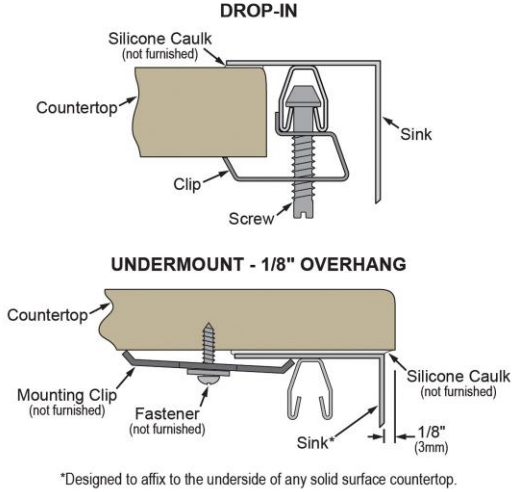

Installation Profile:

<p>CTXBG2915</p>	<p>Elkay Crosstown Stainless Steel 29" x 15-1/4" x 1-1/4" Bottom Grid</p> <p>Spec Sheet (PDF)</p>	
----------------------------------	---	---

In keeping with our policy of continuing product improvement, Elkay reserves the right to change product specifications without notice. Please visit elkay.com for the most current version of Elkay product specification sheets. This specification describes an Elkay product with design, quality, and functional benefits to the user. When making a comparison of other producers' offerings, be certain these features are not overlooked.