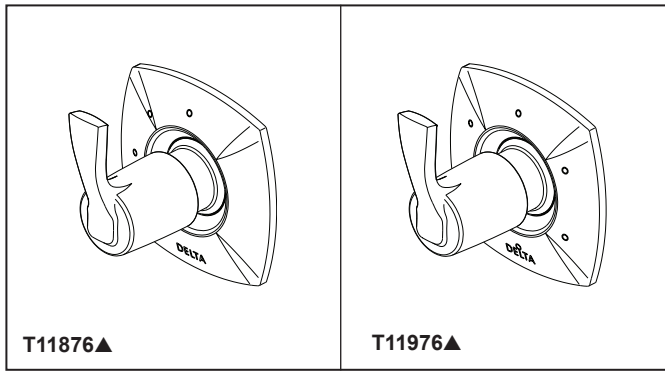

STANDARD SPECIFICATIONS

- Three function diverter. 2 individual positions, 1 shared position.
- Six function diverter. 3 individual positions, 3 shared positions.
- Must also order R1 1000 rough-in.
- Two individual positions, no shared positions, order cartridge RP71717.
- Three individual positions, no shared positions, order cartridge RP71718.
- Installation extension kit order RP75137, adds 1" to maximum installation thickness.

WARRANTY

- Parts and Finish - Lifetime limited warranty; or for commercial purchasers, 10 years for multi-family residential (apartments and condominiums) and 5 years for all other commercial uses, in each case from the date the product is received by the original purchaser or their authorized representative (installation contractor, etc.).
- Electronic Parts and Batteries (if applicable) - 5 years from the date the product is received by the original purchaser or their authorized representative (installation contractor, etc.); or for commercial purchasers, 1 year from the date the product is received by the original purchaser or their authorized representative (installation contractor, etc.). No warranty is provided on batteries.

COMPLIES WITH:

- ASME A112.18.1/ CSA B125.1
- ♿ Indicates compliance to ICC/ANSI A117.1

▲ Designate proper finish suffix

Delta reserves the right (1) to make changes in specifications and materials, and (2) to change or discontinue models, both without notice or obligation. Dimensions are for reference only. See current full-line price book or www.deltafaucet.com for finish options and product availability.