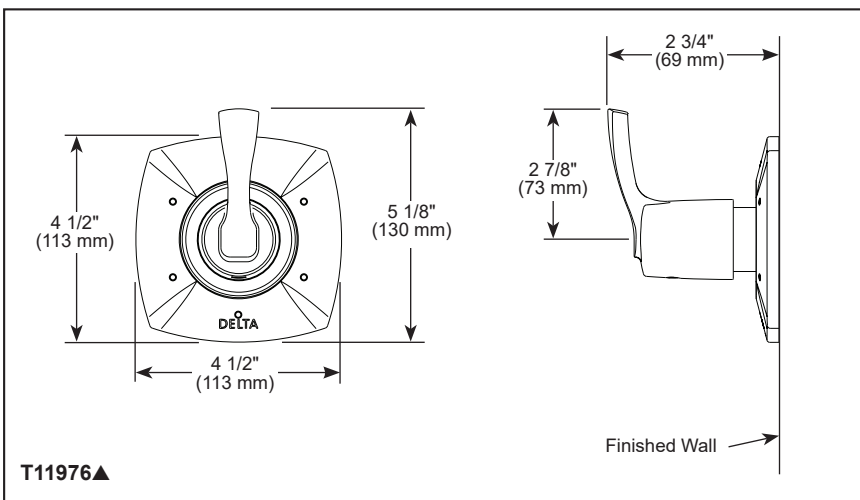

STANDARD SPECIFICATIONS

- Three function diverter. 2 individual positions, 1 shared position.
- Six function diverter. 3 individual positions, 3 shared positions.
- Must also order R1 1000 rough-in.
- Two individual positions, no shared positions, order cartridge RP71717.
- Three individual positions, no shared positions, order cartridge RP71718.
- Installation extension kit order RP75137, adds 1" to maximum installation thickness.

WARRANTY

- Parts and Finish - Lifetime limited warranty; or for commercial purchasers, 10 years for multi-family residential (apartments and condominiums) and 5 years for all other commercial uses, in each case from the date the product is received by the original purchaser or their authorized representative (installation contractor, etc.).
- Electronic Parts and Batteries (if applicable) - 5 years from the date the product is received by the original purchaser or their authorized representative (installation contractor, etc.); or for commercial purchasers, 1 year from the date the product is received by the original purchaser or their authorized representative (installation contractor, etc.). No warranty is provided on batteries.

COMPLIES WITH:

- ASME A112.18.1/ CSA B125.1
- ♿ Indicates compliance to ICC/ANSI A117.1

▲ Designate proper finish suffix

Delta reserves the right (1) to make changes in specifications and materials, and (2) to change or discontinue models, both without notice or obligation. Dimensions are for reference only. See current full-line price book or www.deltafaucet.com for finish options and product availability.