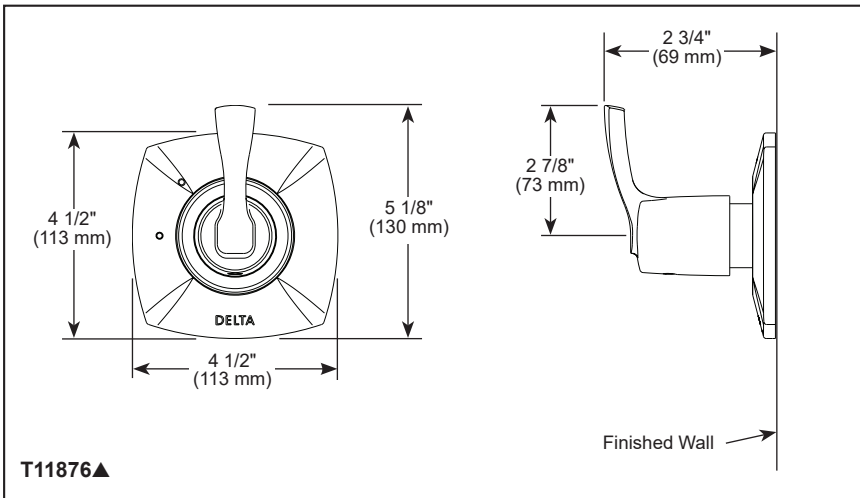

STANDARD SPECIFICATIONS

- Three function diverter. 2 individual positions, 1 shared position.
- Six function diverter. 3 individual positions, 3 shared positions.
- Must also order R1 1000 rough-in.
- Two individual positions, no shared positions, order cartridge RP71717.
- Three individual positions, no shared positions, order cartridge RP71718.
- Installation extension kit order RP75137, adds 1" to maximum installation thickness.

WARRANTY

- Parts and Finish - Lifetime limited warranty; or for commercial purchasers, 10 years for multi-family residential (apartments and condominiums) and 5 years for all other commercial uses, in each case from the date the product is received by the original purchaser or their authorized representative (installation contractor, etc.).
- Electronic Parts and Batteries (if applicable) - 5 years from the date the product is received by the original purchaser or their authorized representative (installation contractor, etc.); or for commercial purchasers, 1 year from the date the product is received by the original purchaser or their authorized representative (installation contractor, etc.). No warranty is provided on batteries.

COMPLIES WITH:

- ASME A112.18.1/ CSA B125.1
- ♿ Indicates compliance to ICC/ANSI A117.1

▲ Designate proper finish suffix

Delta reserves the right (1) to make changes in specifications and materials, and (2) to change or discontinue models, both without notice or obligation. Dimensions are for reference only. See current full-line price book or www.deltafaucet.com for finish options and product availability.